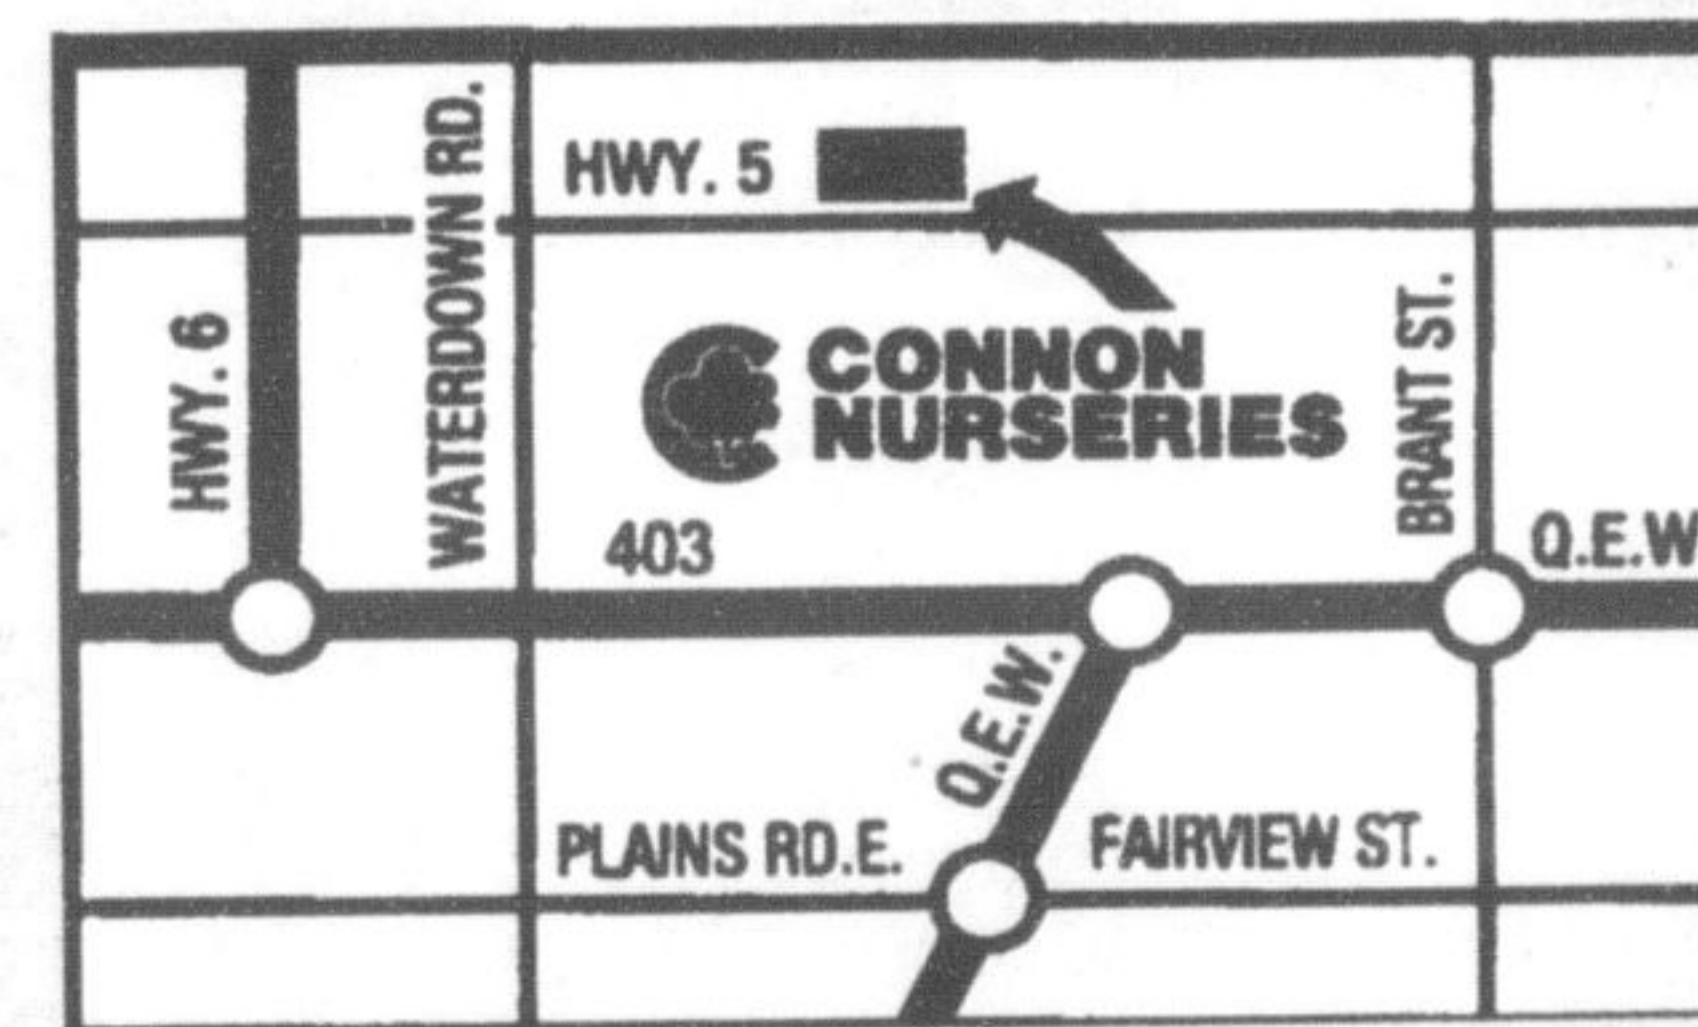

All Trellis - All Colours, Shapes & Sizes! **30% Off**

Wipeout Ready to Use 2 Litre **30% Off**

Weedout 3 sizes to choose from **30% Off**

CONNON NURSERIES

C.B. VANDERKRUK HOLDINGS LTD.

WATERDOWN

Highway 5, Just east of Waterdown
Tel (905) 689-4631 Fax (905) 689-3554