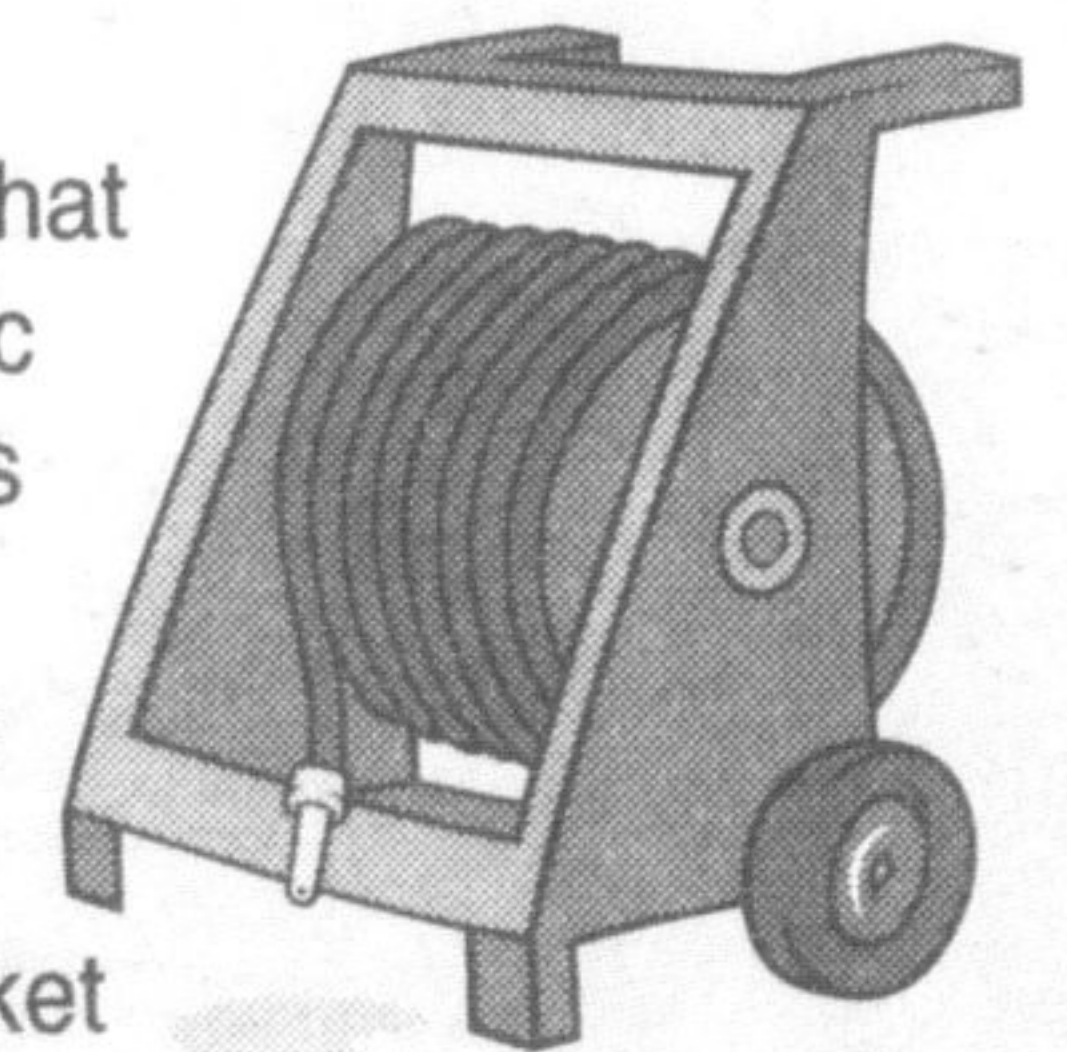

HOME & GARDEN

Did You Know?

Even if your community has drought watering restrictions, you can ensure that your garden won't be ravaged by the lack of water. First, contact your public works department to see if it's legal to water flower beds with watering cans or hoses. In many instances, it's only illegal to use sprinklers for lawns. Next, consider the water wasted in the household that could be used in the landscape. Before your bath or shower (yours and others in your household) collect the water that otherwise would go down the drain using a bucket or a large watering can. Use this tip year-round to save water.