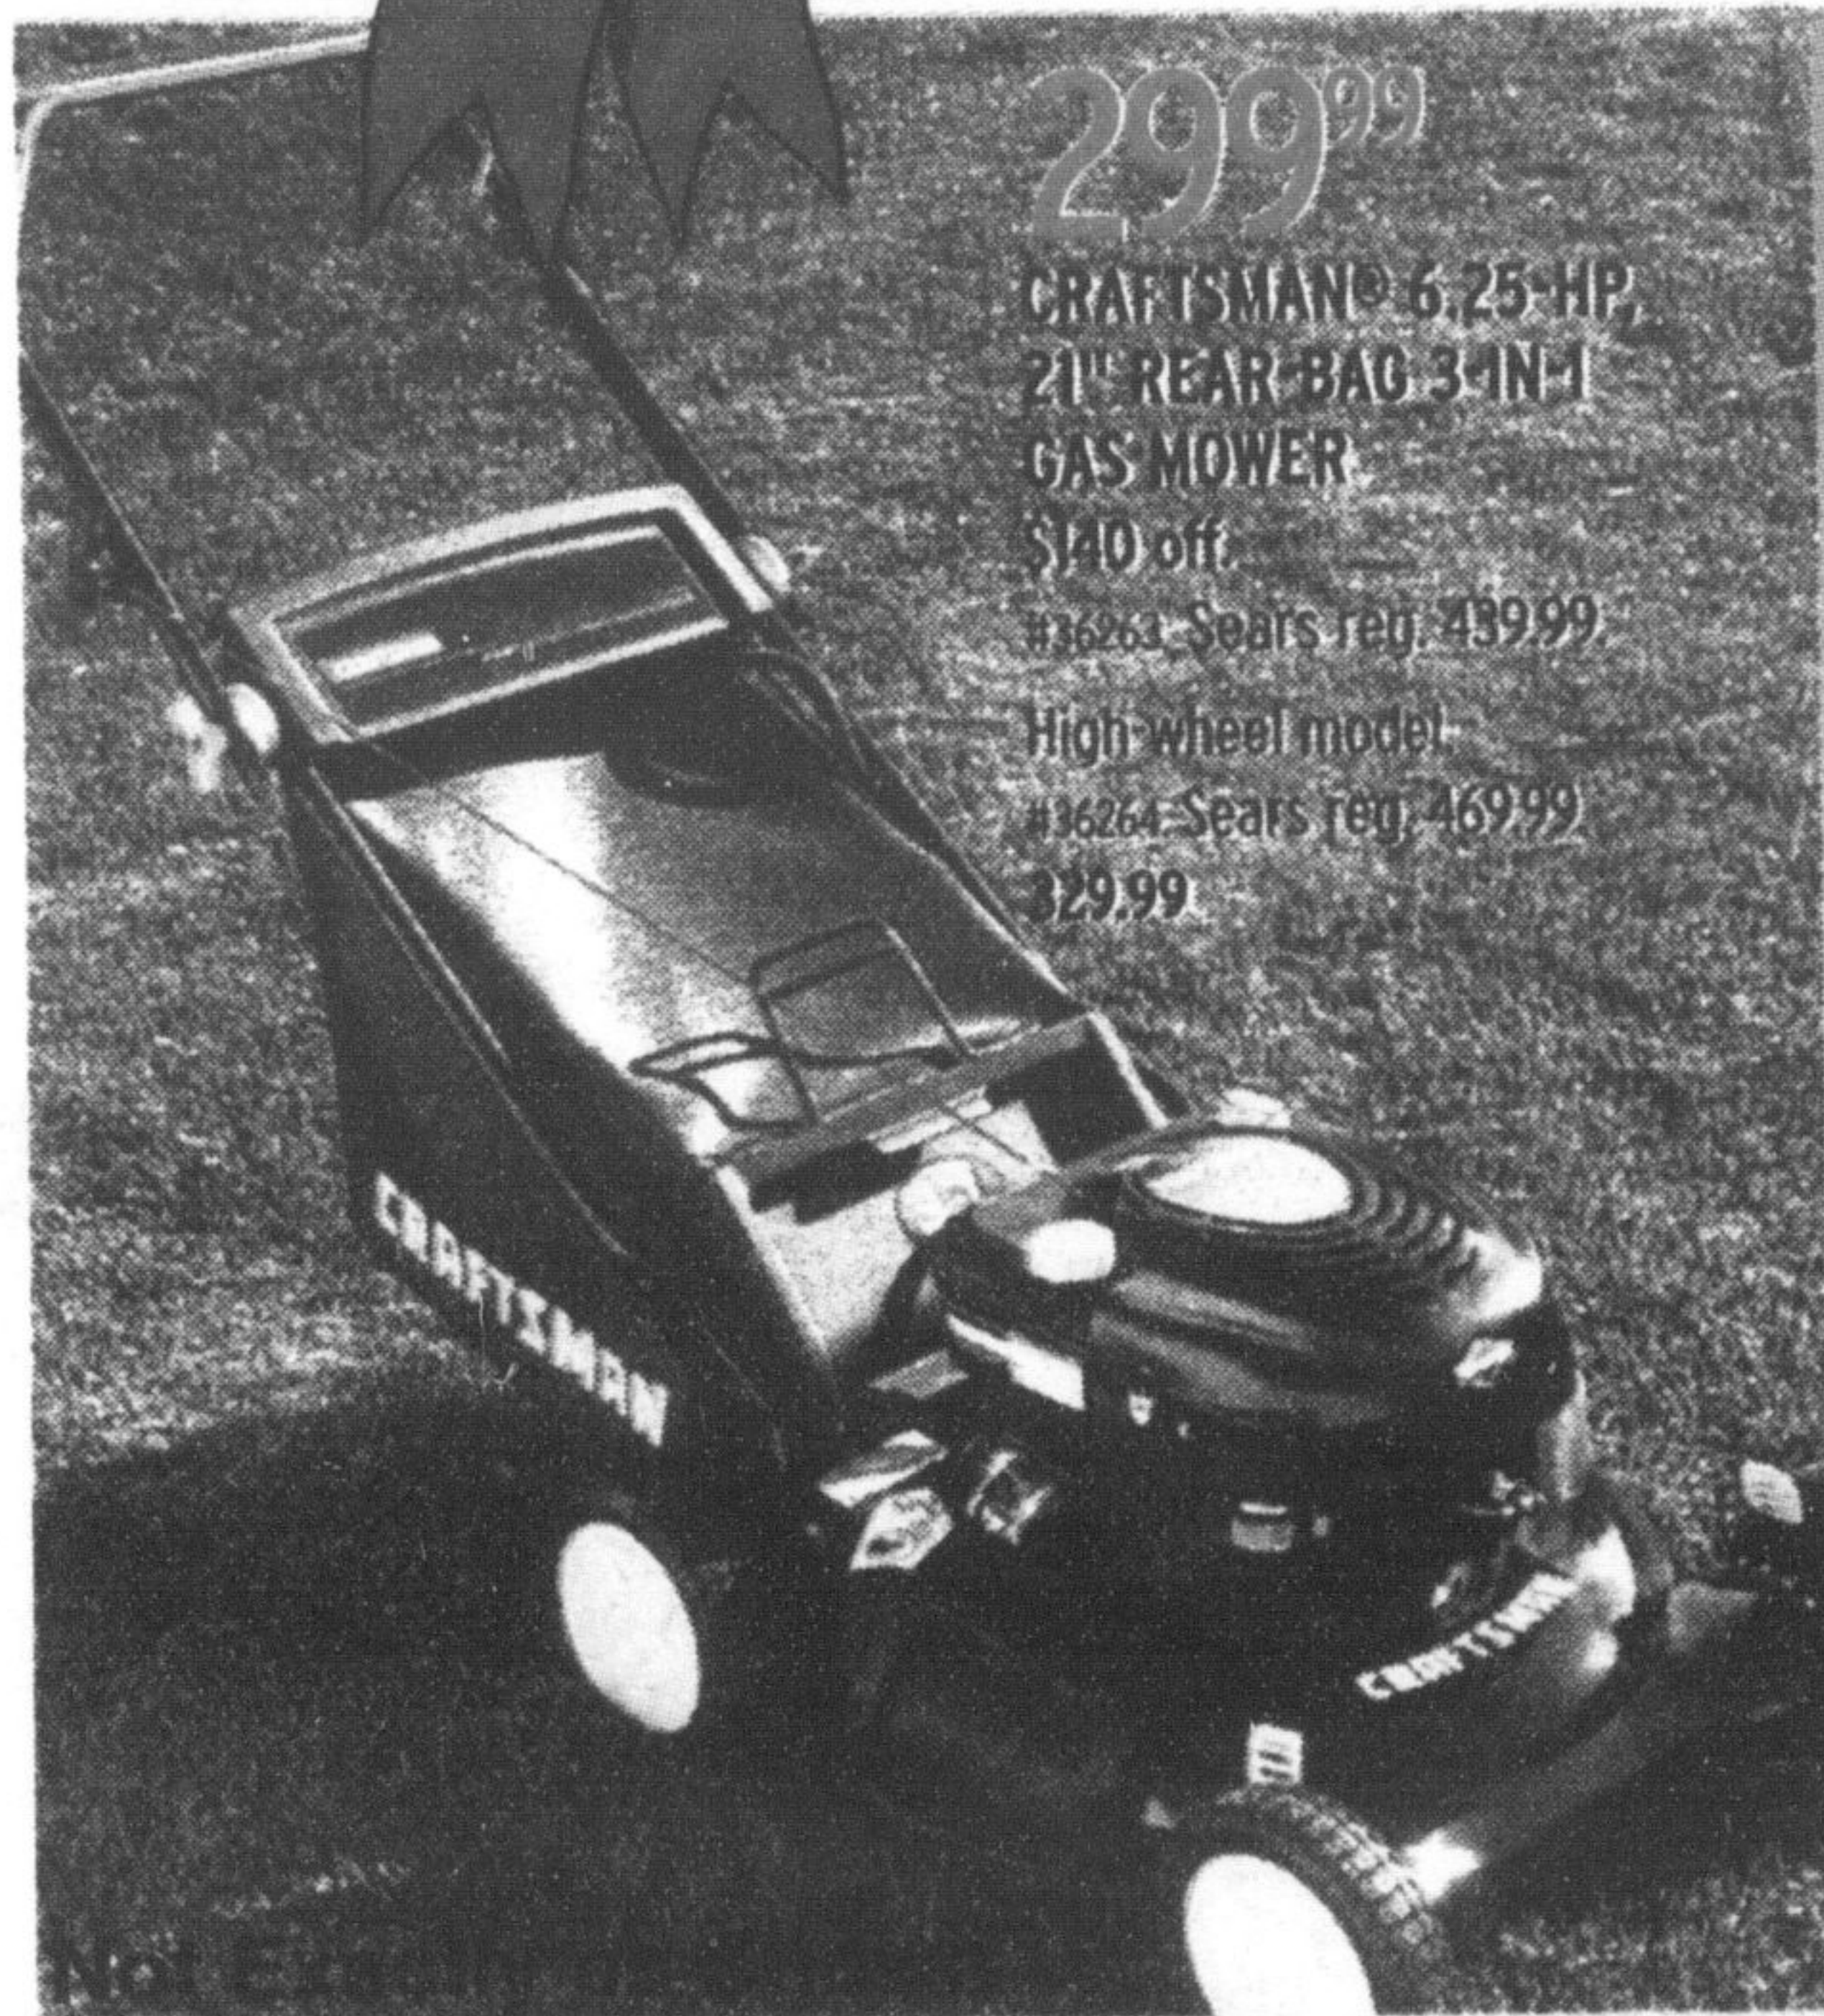

SEARS*

299⁹⁹
CRAFTSMAN® 6.25-HP,
21" REAR-BAG 3-IN-1
GAS MOWER
 \$140 off
 #36231 Sears reg. 439.99
 High-wheel model
 #36234 Sears reg. 469.99
\$299.99

Tractorama

LIVE DEMOS - SATURDAY ONLY
IN SEARS PARKING LOT
8 AM - 2 PM
GEORGETOWN LOCATION ONLY

\$500 off

CRAFTSMAN 18-HP, 42" LAWN TRACTOR
 #60217. Sears reg. 2399.99. 1899.99
 Automatic/hydrostatic model. #60287.
 Sears reg. 2699.99. 2199.99

\$30 off
CRAFTSMAN 12-AMP,
18" REAR-BAG
ELECTRIC MOWER
 Fully assembled.
 Sears reg. 369.99. 339.99