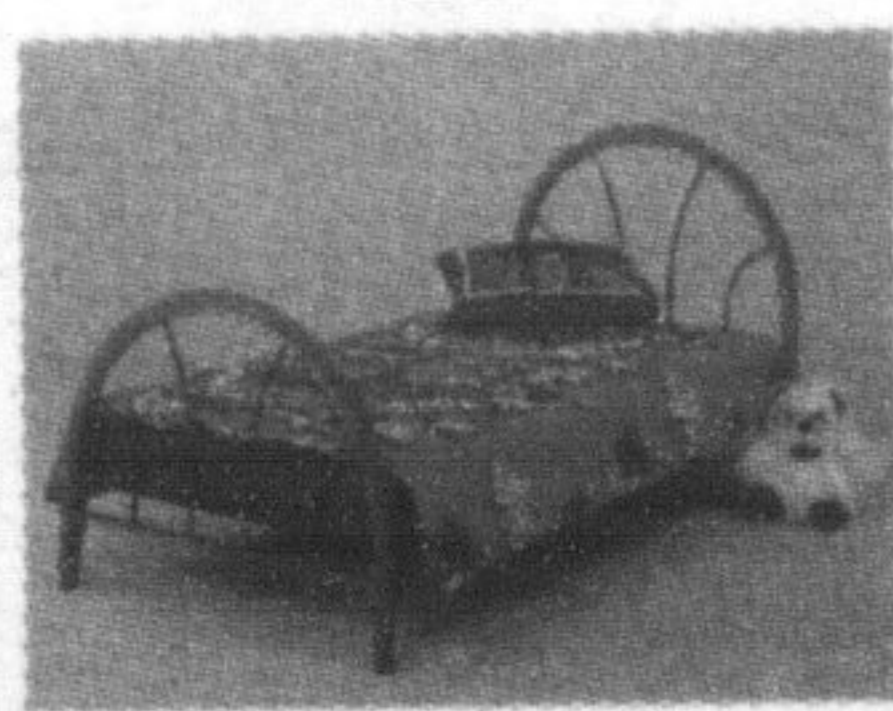

TWIN MATTRESS \$49 4 FREE*

Futons

\$197

Complete with 9" mattress

Carrousel Bed

\$109

Twin

Iron Futon Bunk Bed