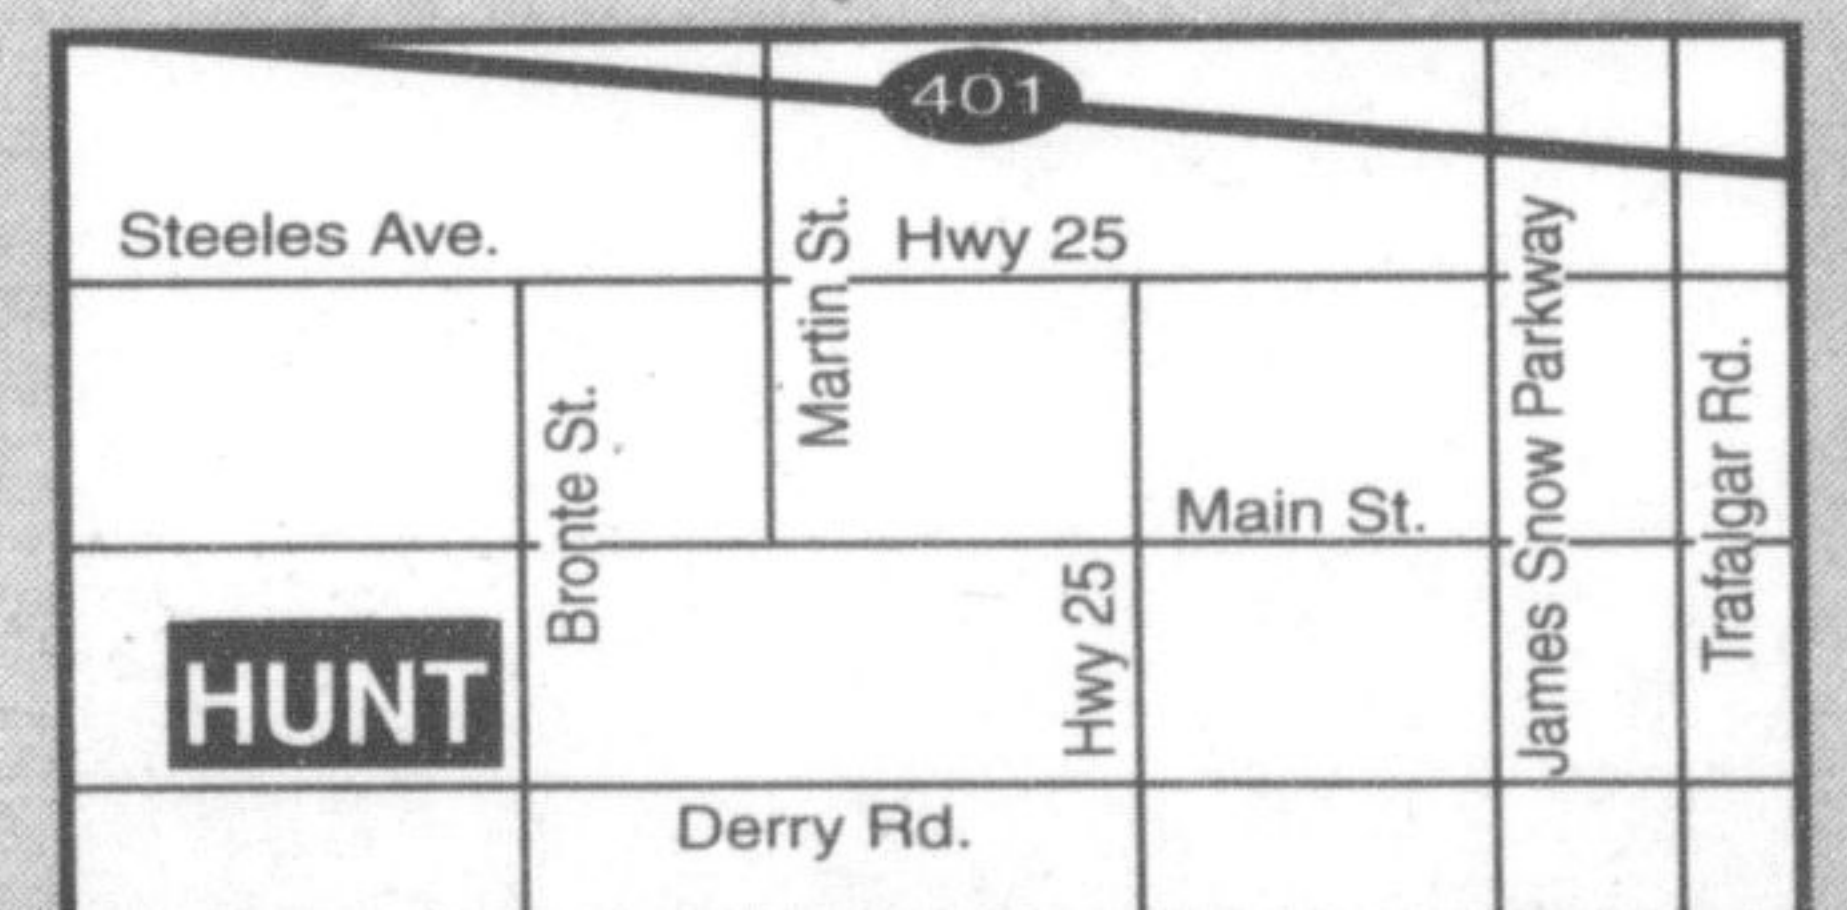

www.hunt.fivestardealers.ca