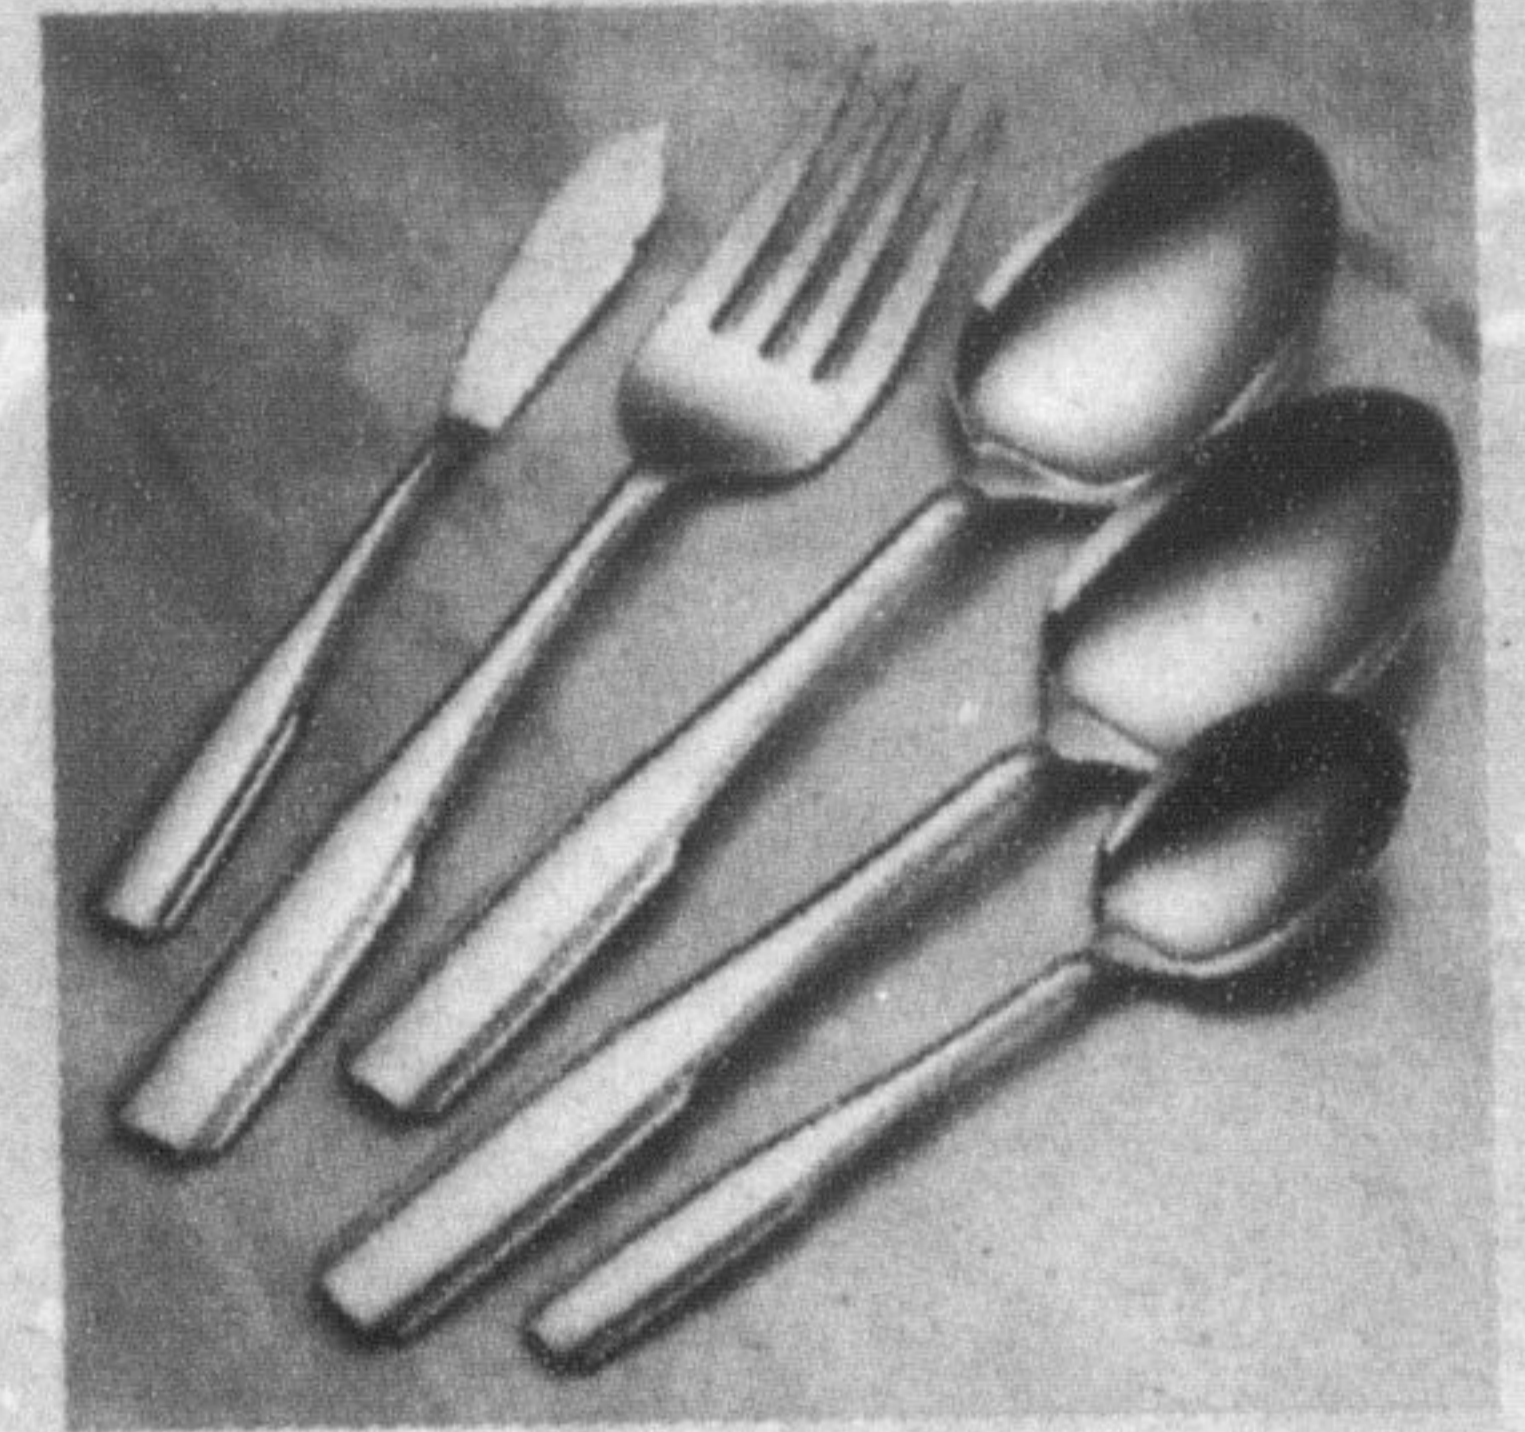

MG12
\$215
\$172

MG14
\$235
\$188

MG20
\$430
\$360

Stainless Flatware 45 piece set

8 place settings plus
5 serving pieces

Group 1
Flight, Sand Dune, Midtown, Fremont, Westgate, Rattan, Tribeca, Katrina, Gala, Piloti
S.R.P. ~~\$140.00~~