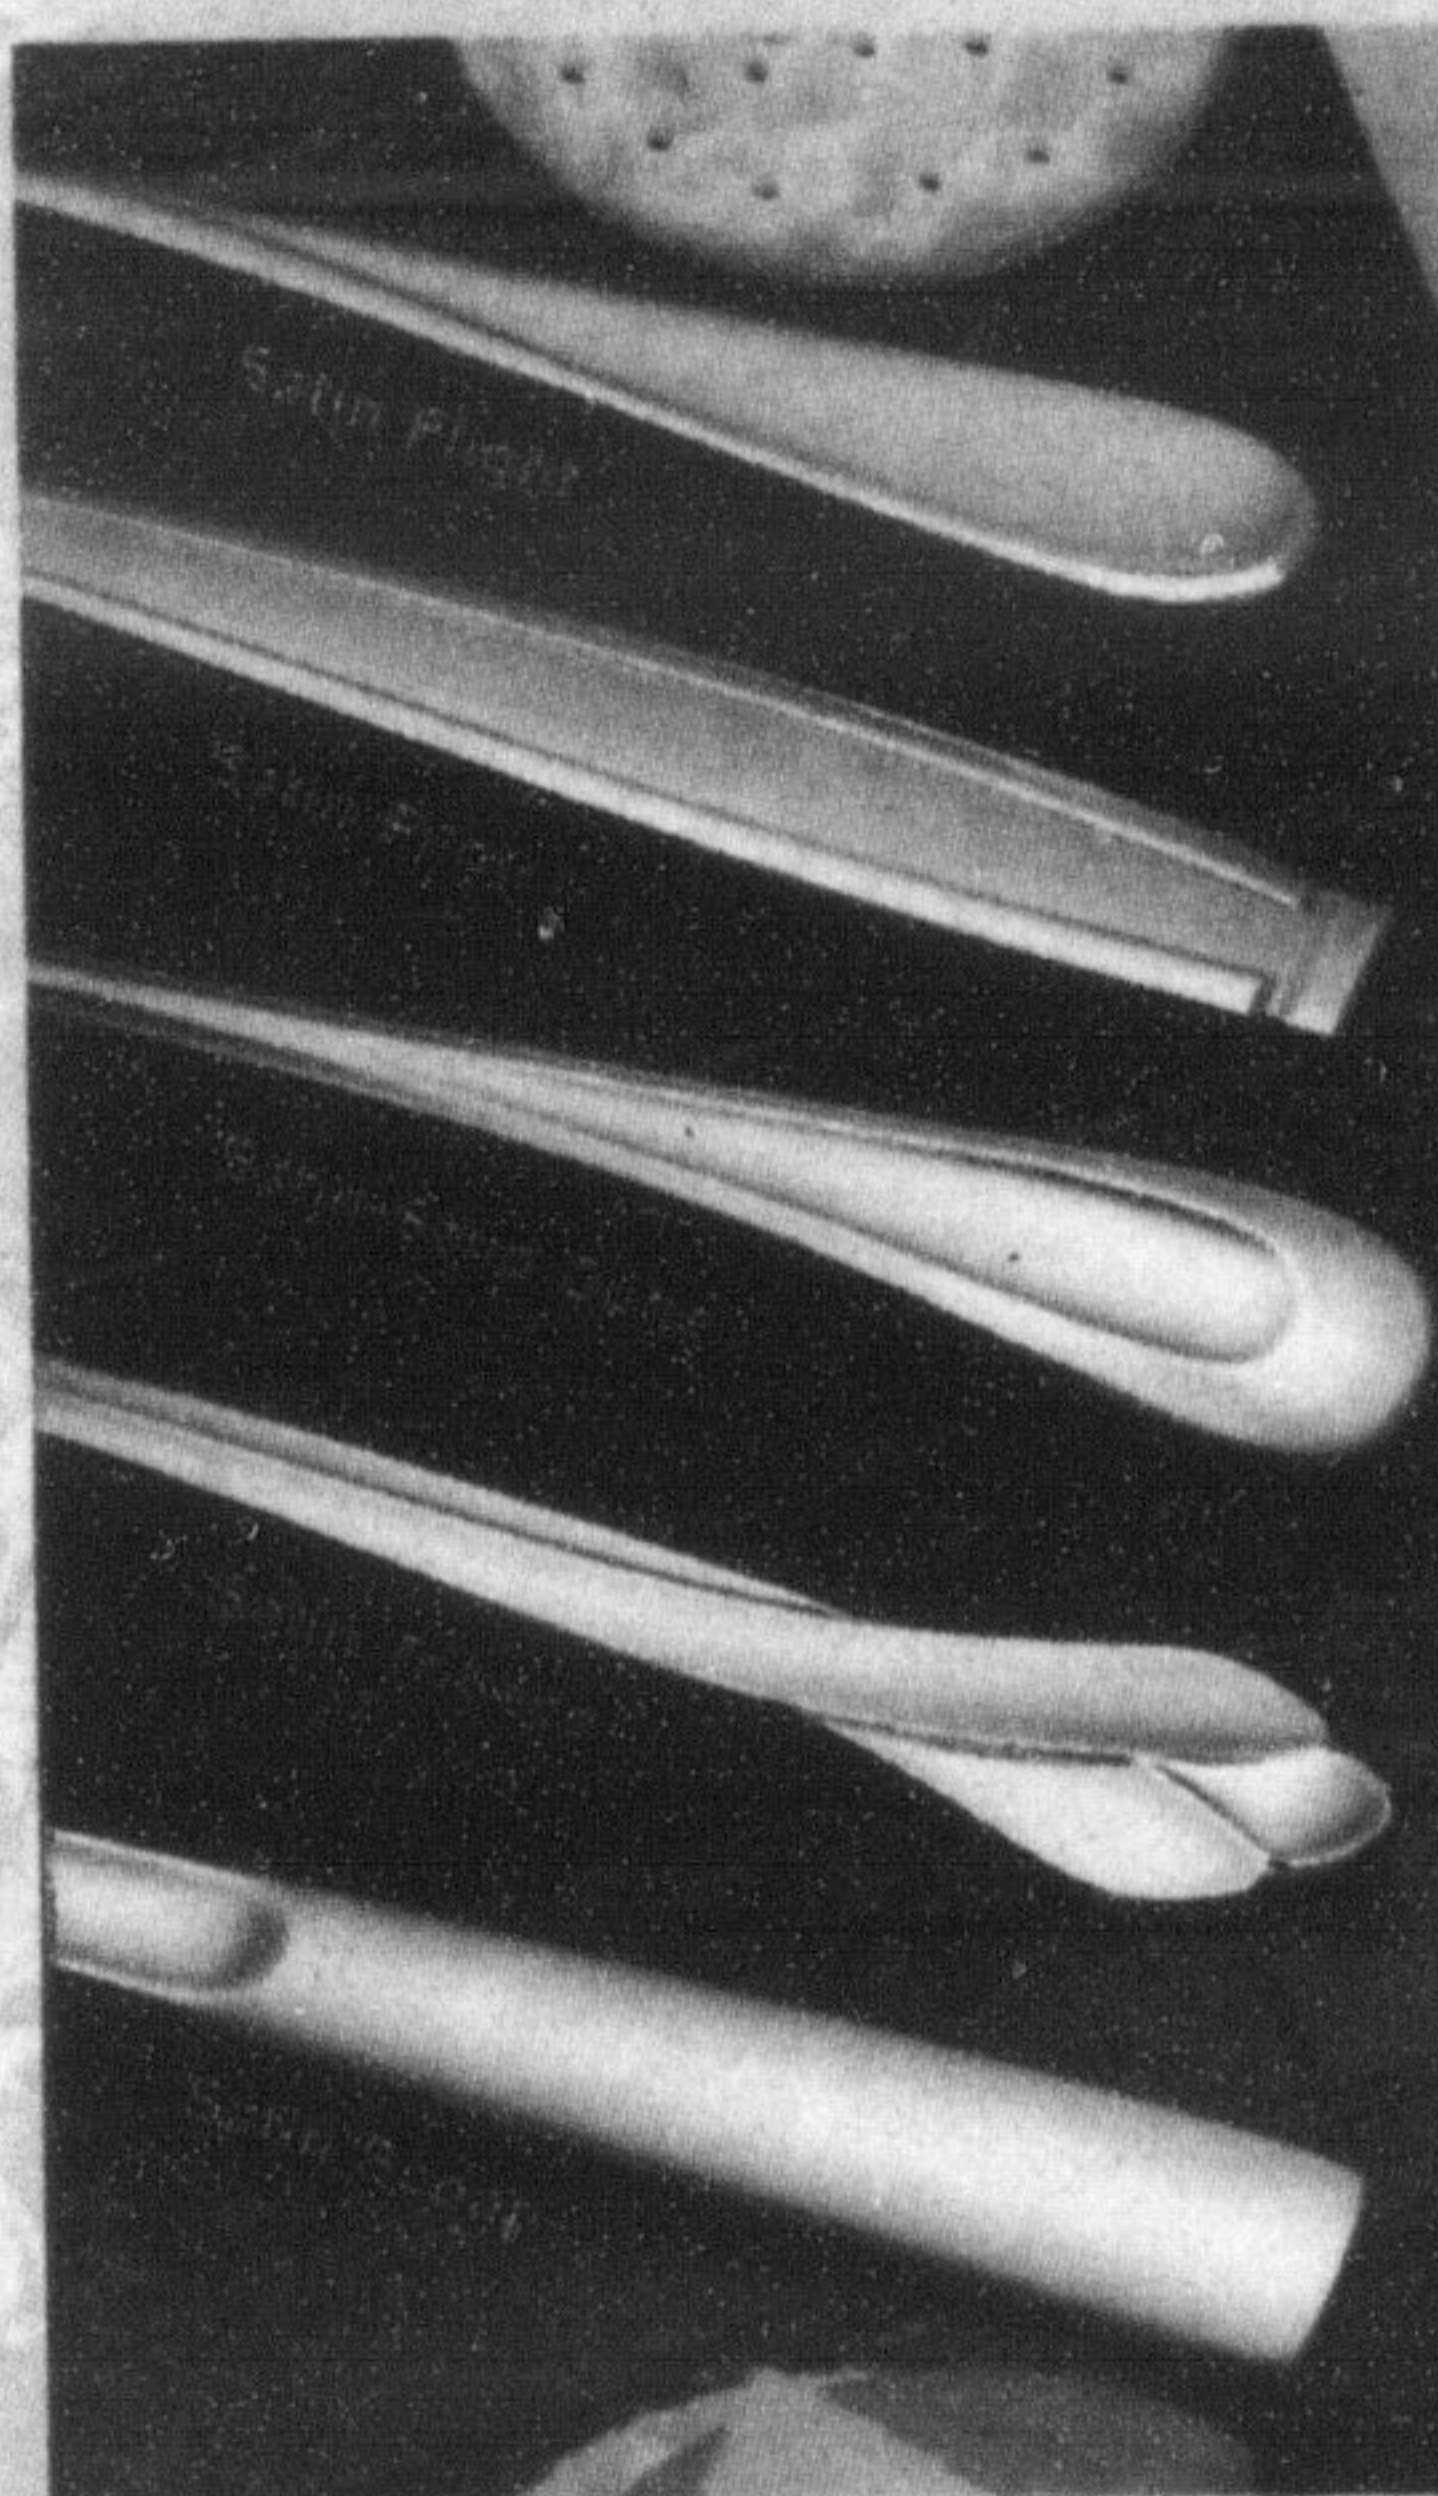

Group 2
Satin Flight, Satin Piloti, Satin Sand Dune, Satin Tribeca, Satin Scoop, Satin Fremont,
Satin Rattan, Needlepoint, Chateau, Raffia
S.R.P. ~~$160.00~~

$119.00 45 piece set

**GIFT
CERTIFICATES**

Delacourt's

**FREE
GIFT
WRAPPING**

Fine Tableware * Giftware * Table Linen * Bridal Registry

227 Main Street E., Milton

Phone 905-878-0050

(corner of Main & Martin)

Toll Free 1-888-400-8664

Fax 905-876-1658

Store Hours: Monday-Wednesday 10-8 • Saturday 9-5 • Sunday 12-5 • December 23 10-5 • December 24 9:30-4