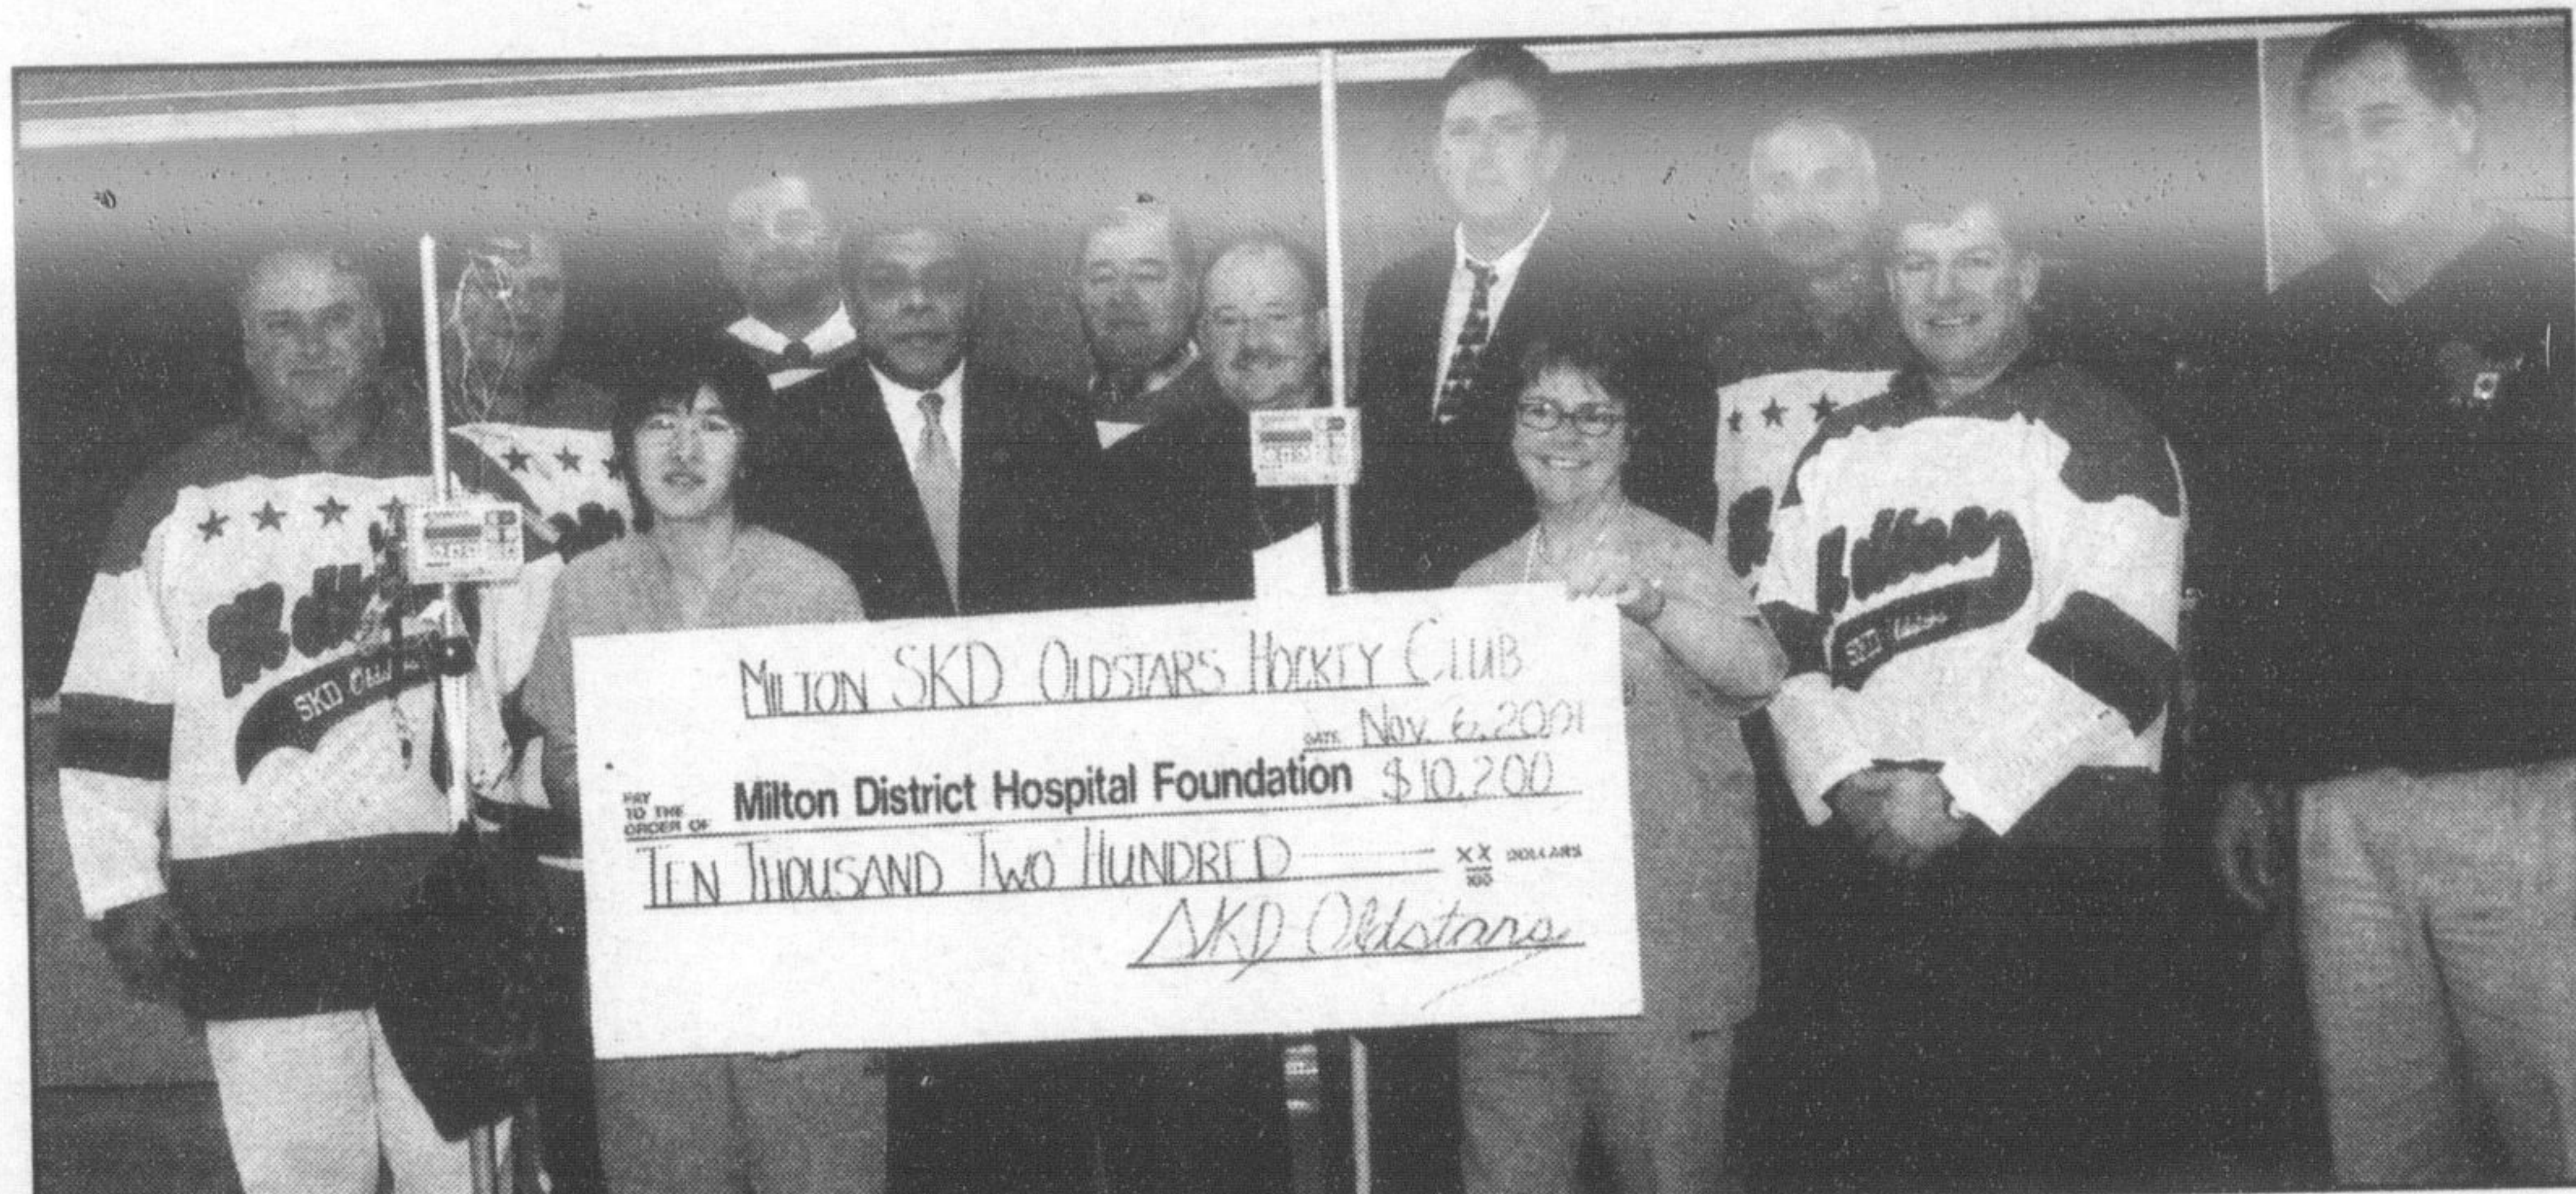

Ask us how you could WIN 500 LITRES of HEATING OIL just by being a BOEHMERS customer.

Georgetown: (905) 877-6931 TOLL FREE 1 800 265 8769

Major assist

Milton District Hospital's Dr. Julia Chow and O.R. nurse Sue Barrett receive a large cheque from the Milton SKD Oldstars Hockey Club for the purchase of three epidural pain pumps. On hand for the donation were Ed Cooray and Robert Clark of SKD and many club members.

583 Main St., Milton (905) 878-5330

Goodwrench Service

Serving Milton For Over 3 Generations

SALES HOURS	SERVICE HOURS
Mon-Thurs. 8am-8pm	Mon-Fri. 8am-5pm
Friday 8am-8pm	Tues. 8am-8pm
Saturday 9am-5pm	Saturday 9am-2pm