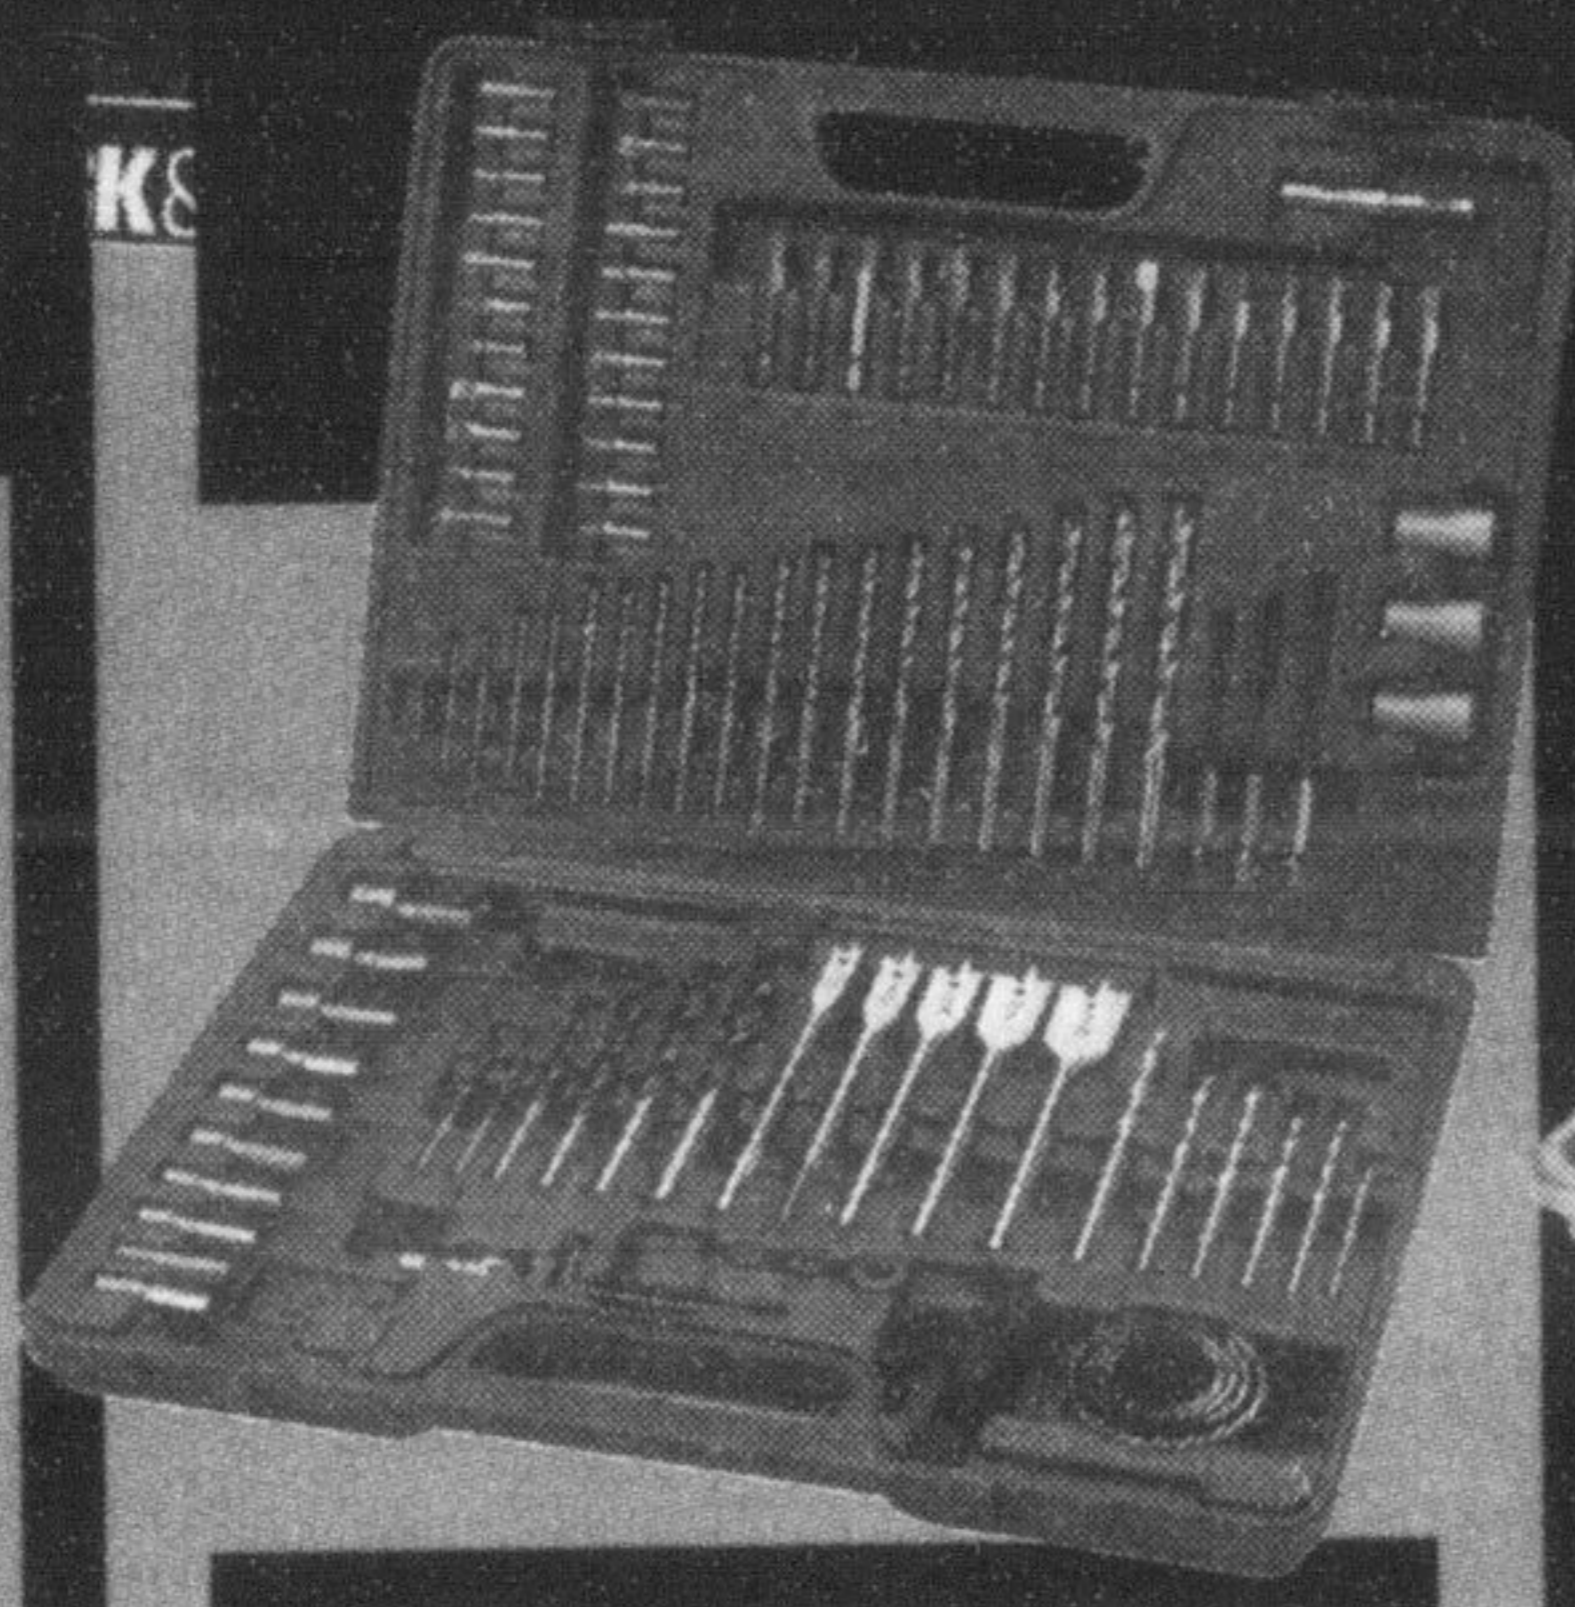

GREAT GIFTS UNDER $50

29⁹⁸