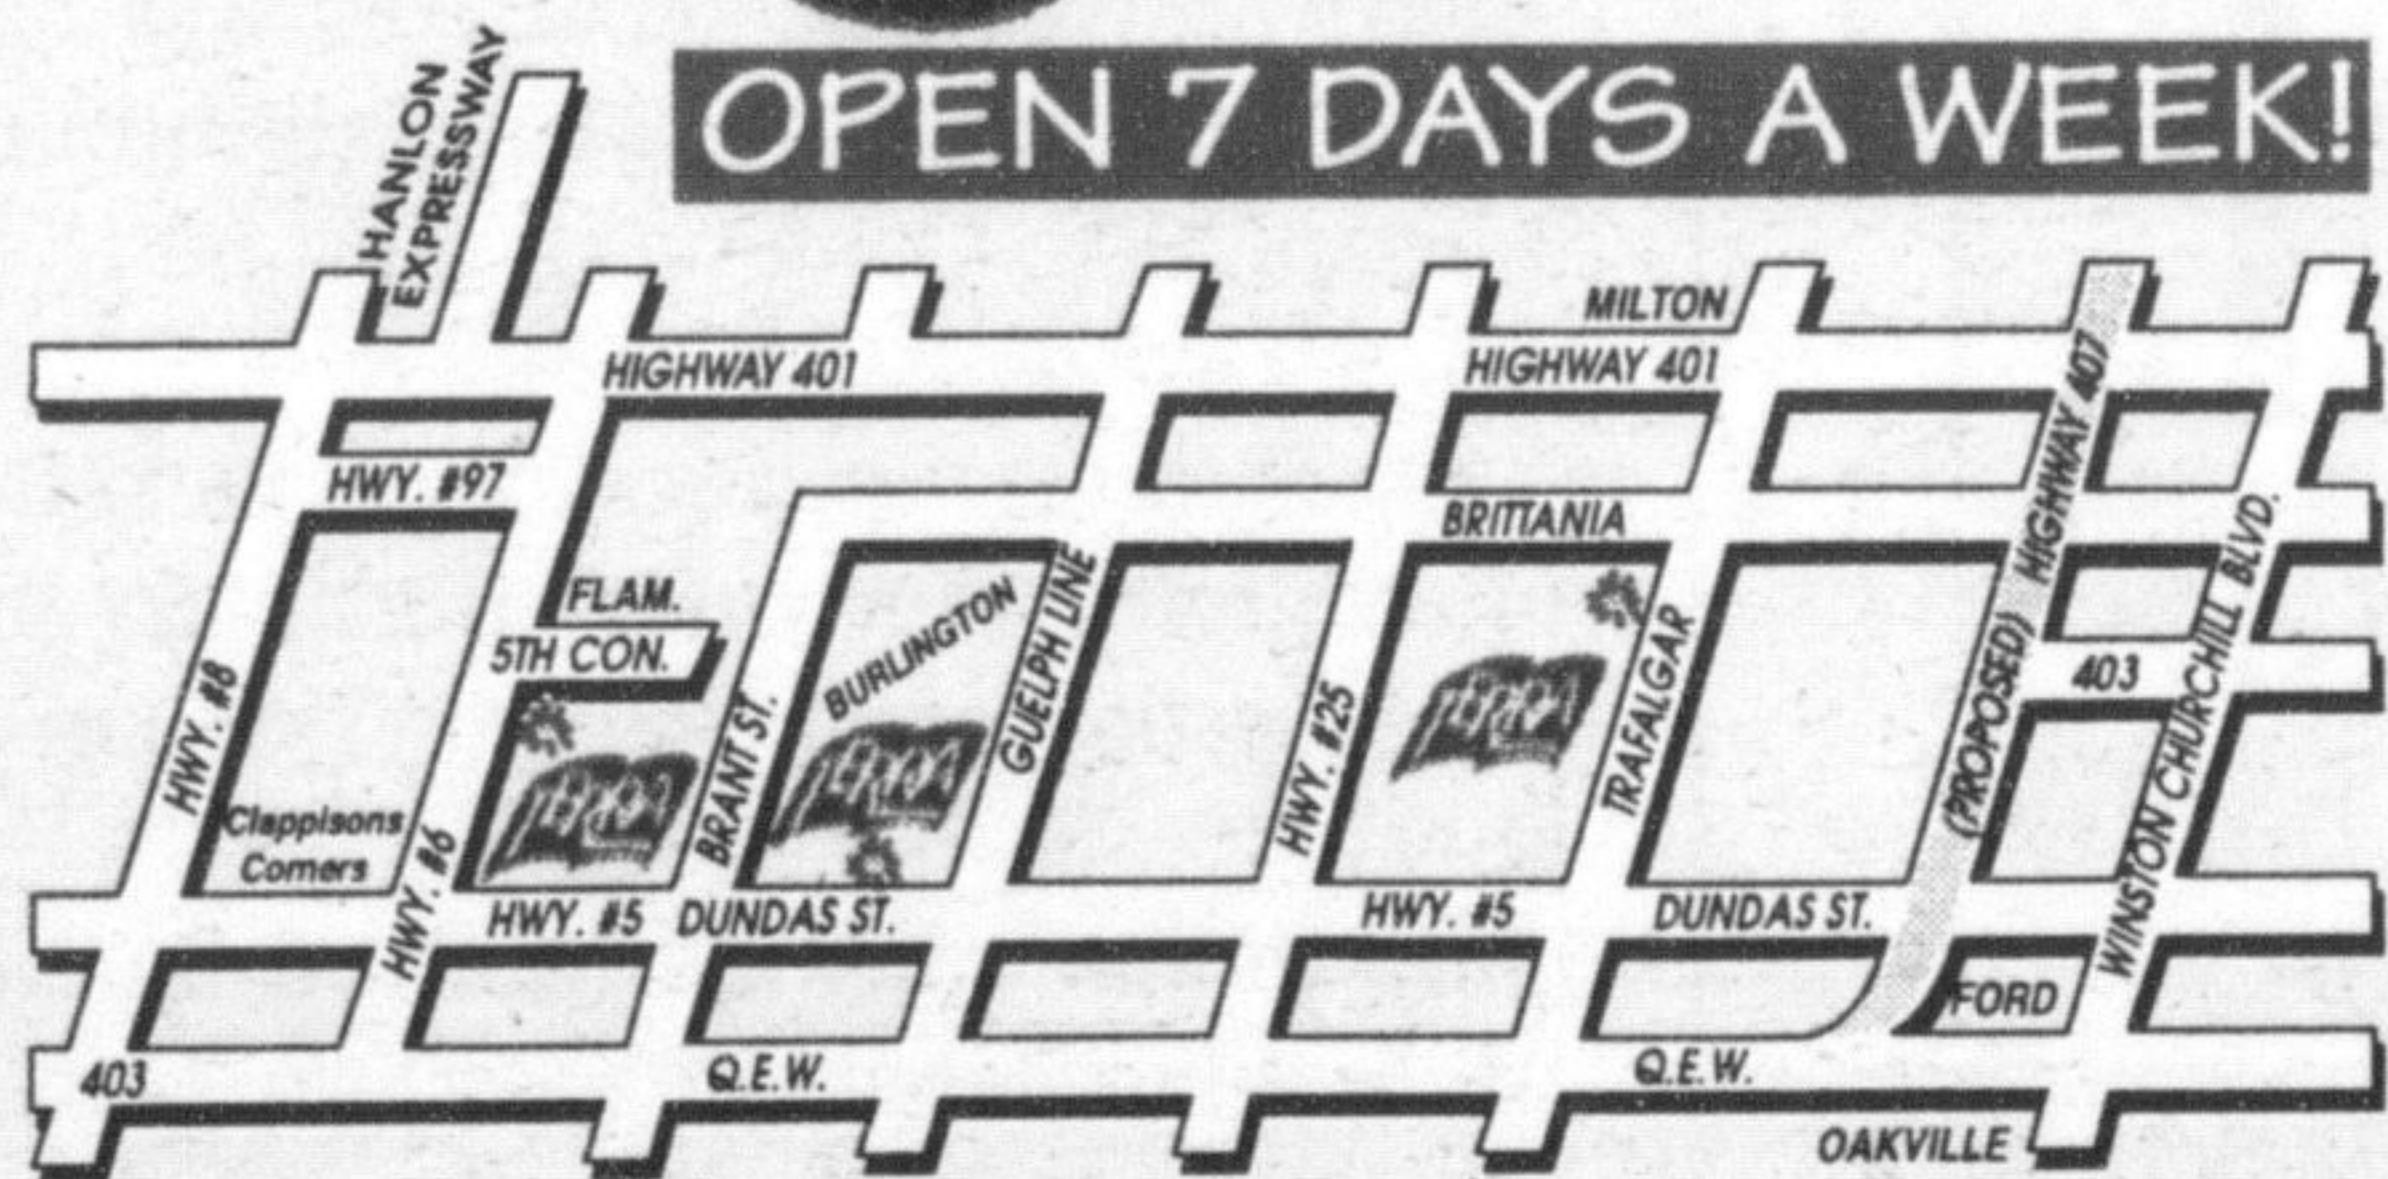

OPEN 7 DAYS A WEEK!

TERRA BURLINGTON
Serving Burlington, Oakville, & surrounding area located on Hwy. #5 between Brant Street and Guelph Line • (905) 332-3222

TERRA WATERDOWN
Serving the Golden Triangle & Greater Bay Area, located on the corner of Hwy. #6 at 5th Concession East • (905) 689-1999