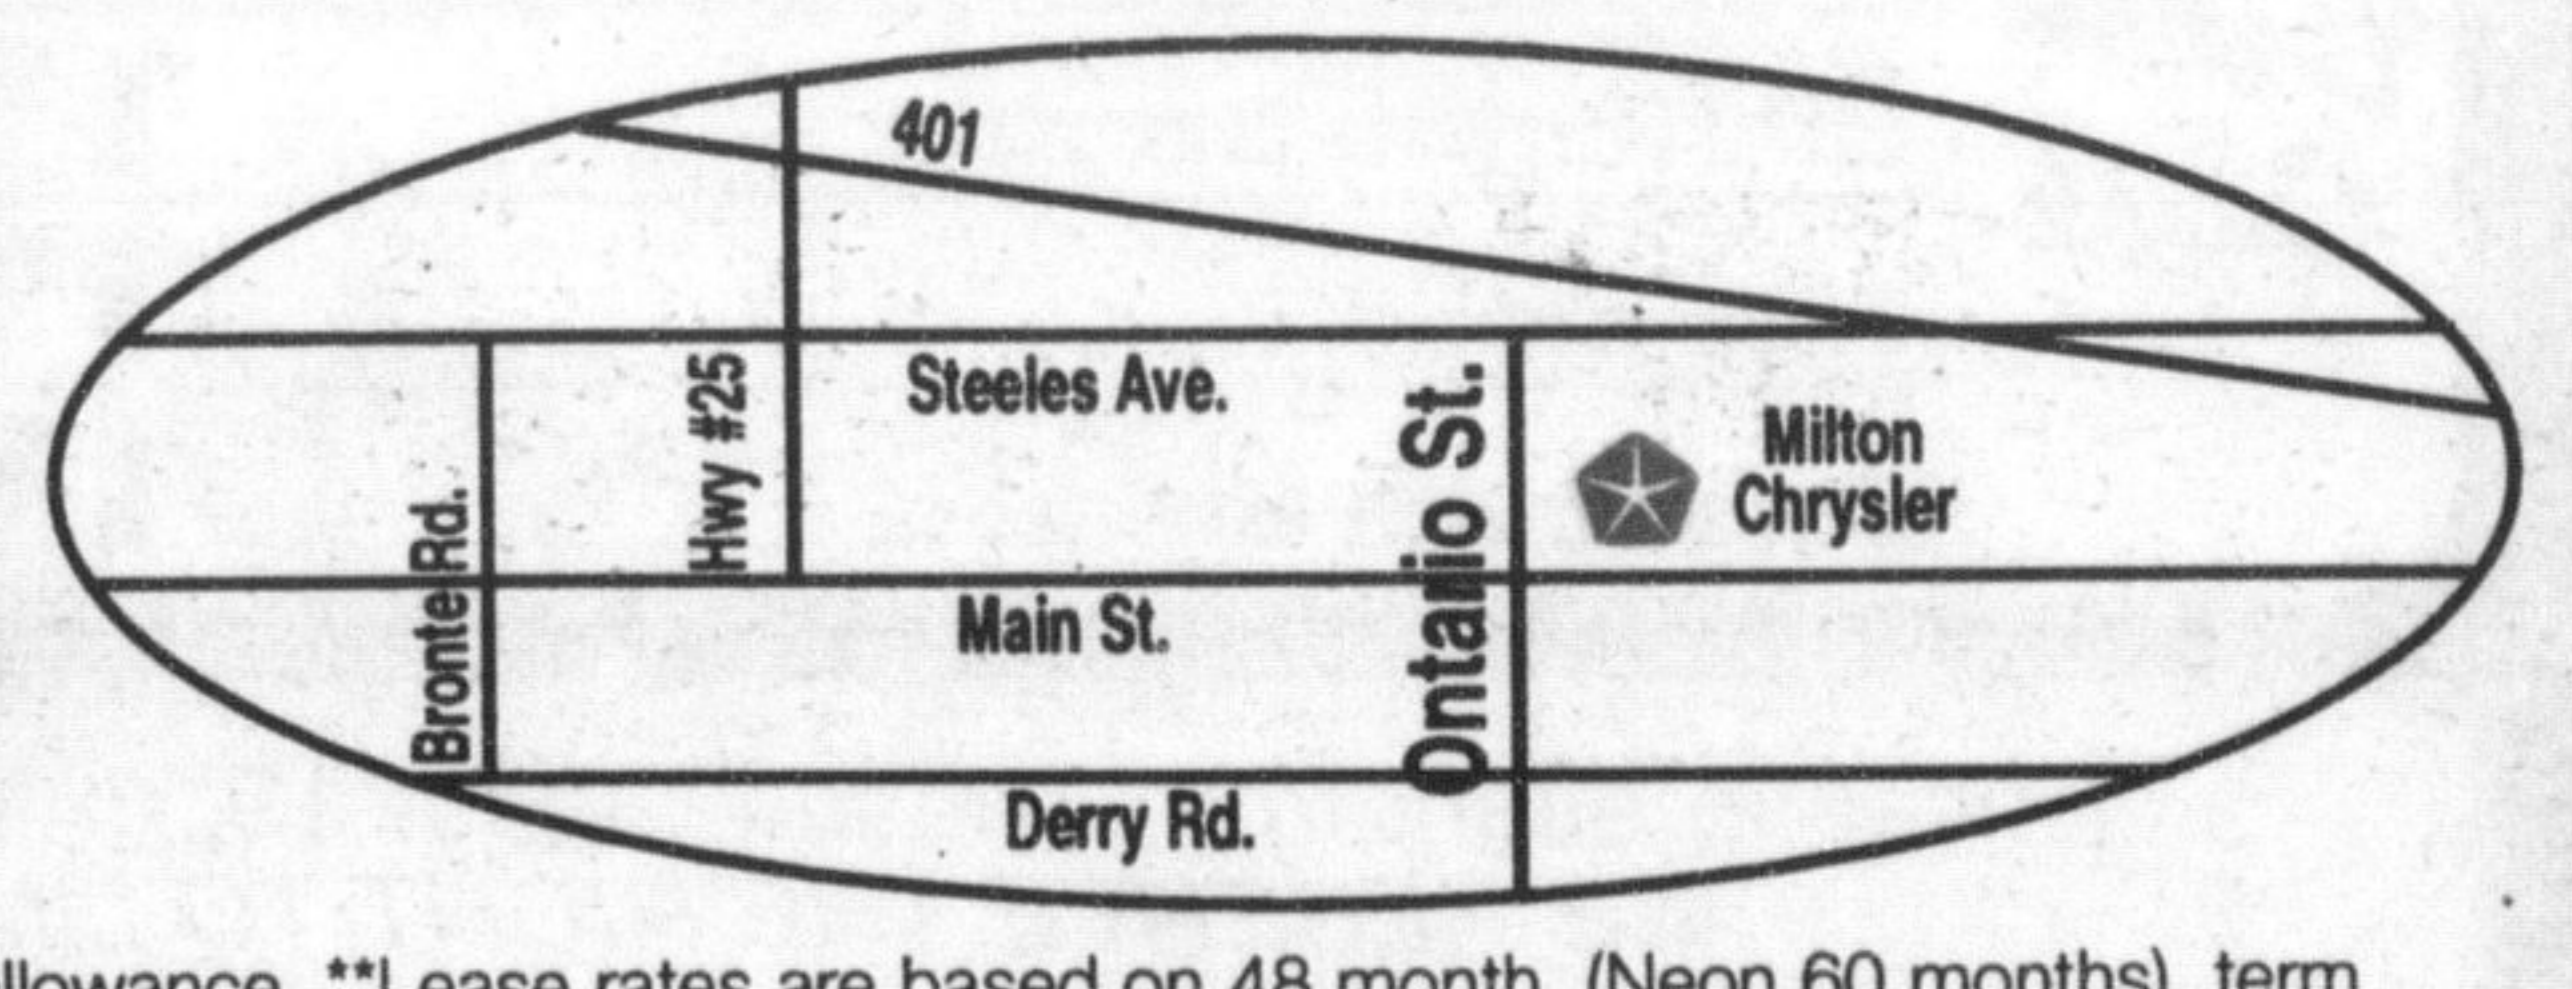

*sale prices on new vehicles exclude freight, air tax, gas tax, admin, GST, PST and lic fee. Retail delivery allowance applied. Low finance rates available in lieu of retail delivery allowance. **Lease rates are based on 48 month, (Neon 60 months), term with downpayment shown or equivalent trade. Kilometres are limited to 20,400km per year with an excess charge of 15 cents per km. Lease excludes freight, air tax, gas tax, admin, PST, GST and lic fee. Subject to approval by DaimlerChrysler Financial Services. O.A.C.