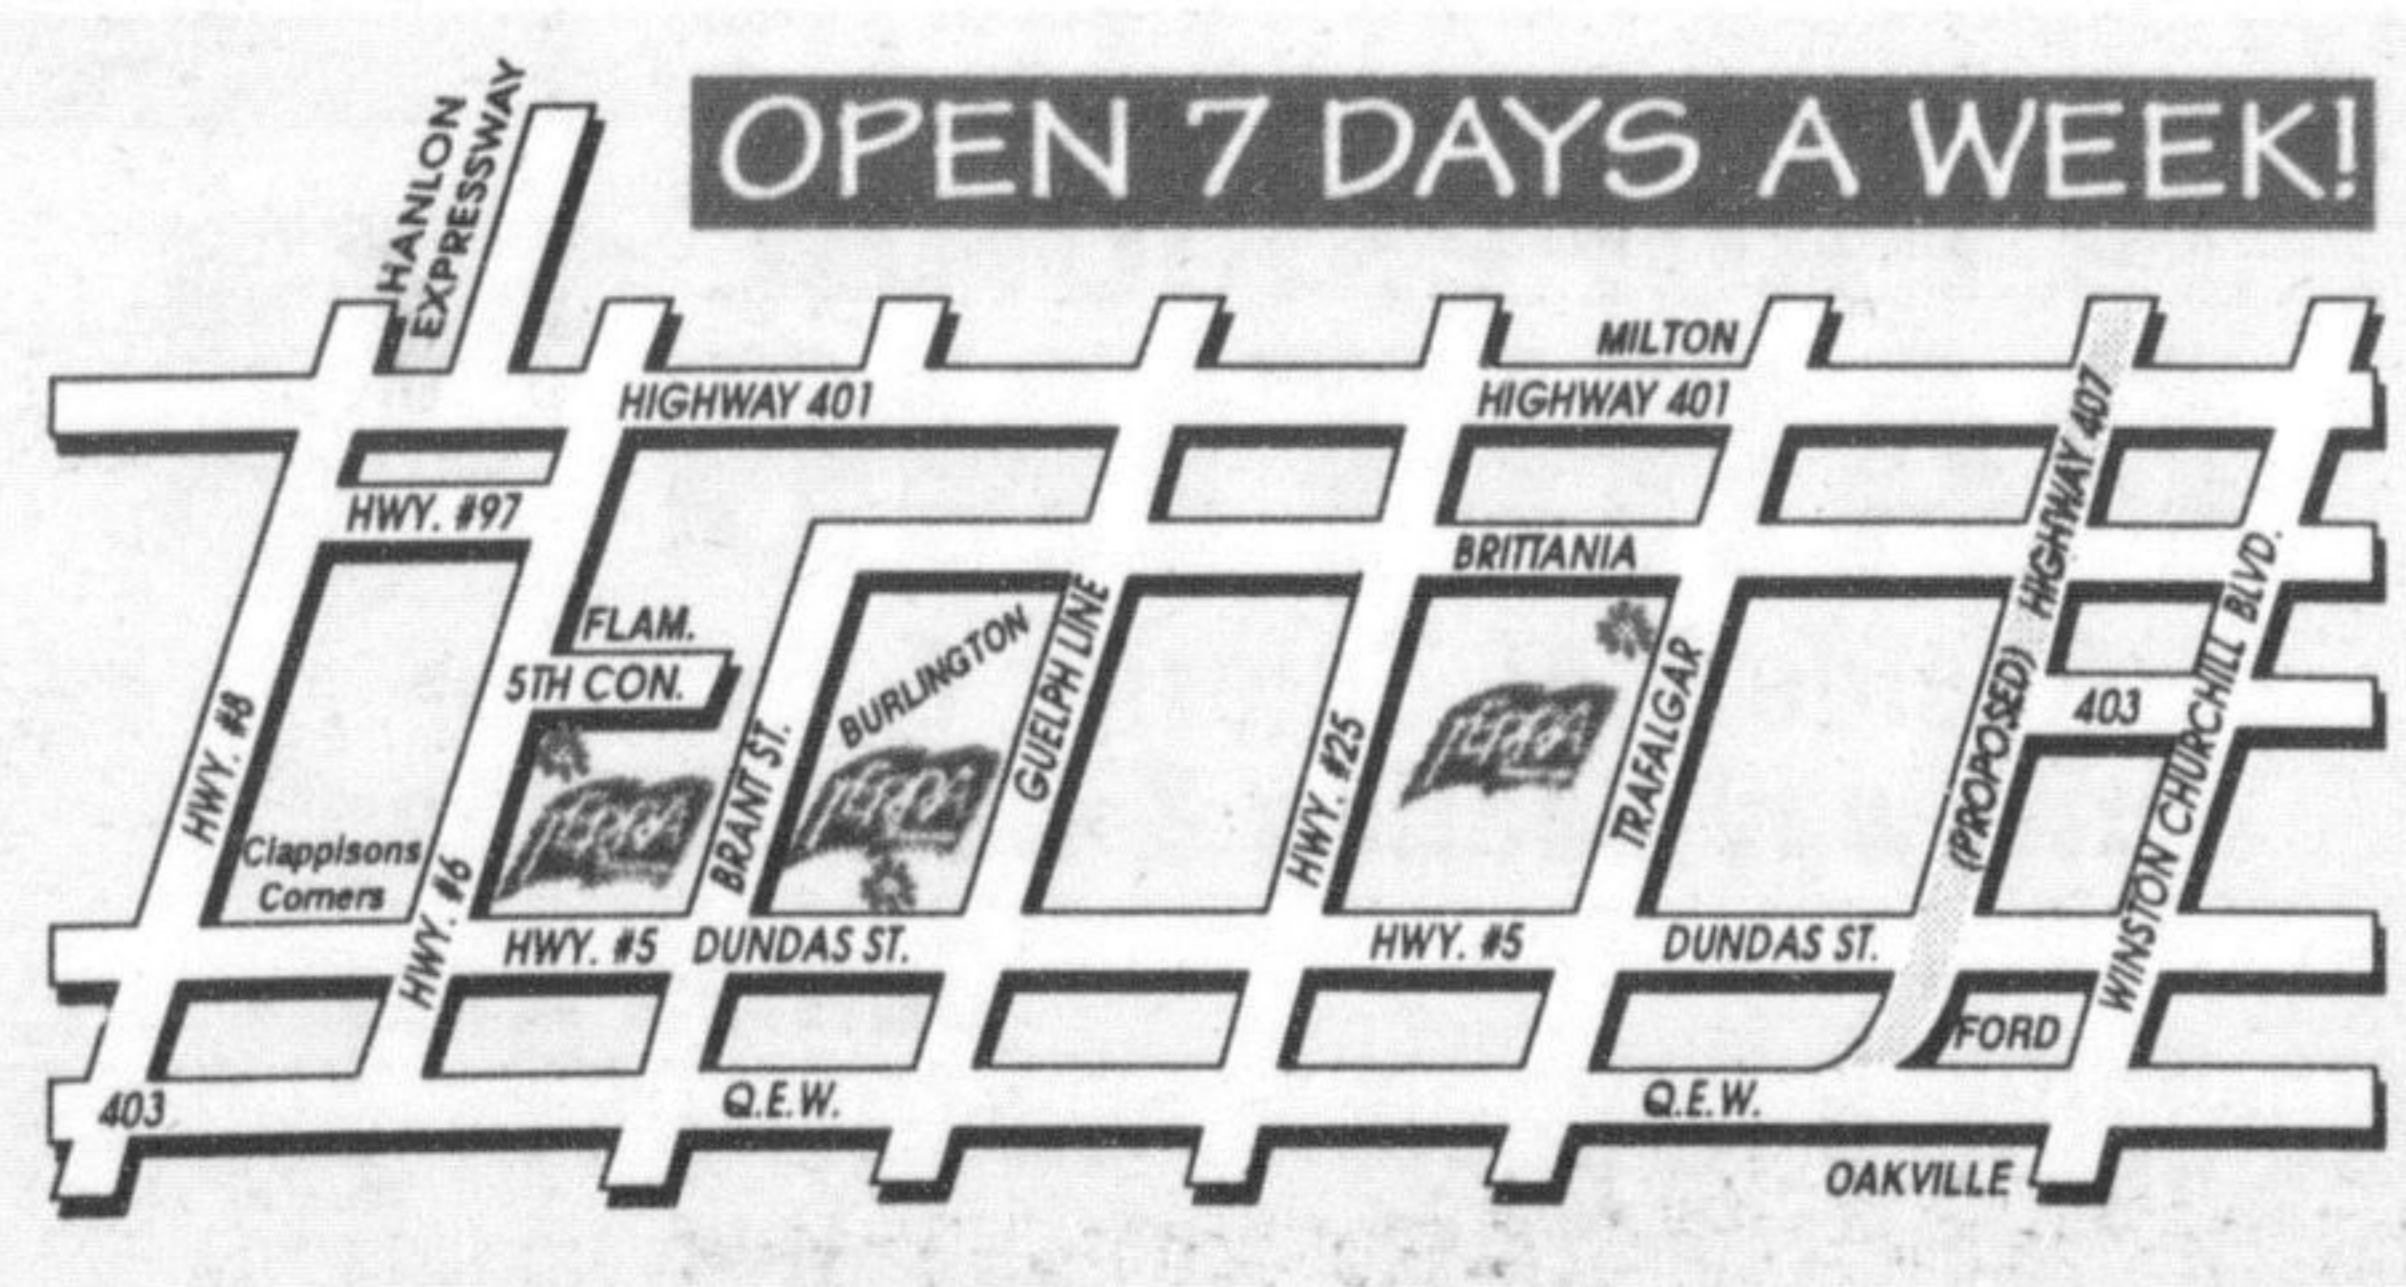

OPEN 7 DAYS A WEEK!
TERRA BURLINGTON
Serving Burlington, Oakville, & surrounding area located on Hwy. #5 between Brant Street and Guelph Line • (905) 332-3222
TERRA WATERDOWN
Serving the Golden Triangle & Greater Bay Area, located on the corner of Hwy. #6 at 5th Concession East • (905) 689-1999
TERRA MILTON
Serving Oakville, Milton & Mississauga, & surrounding area located on Britannia at Trafalgar • (905) 876-4000

**TERRA
GREENHOUSES**
Buy From The Grower!

MON., TO FRI. 8-8 PM • SAT. & SUN. 8-6 PM • SALE BEGINS WED. JUNE 6TH TILL TUES. JUNE 12TH 2001