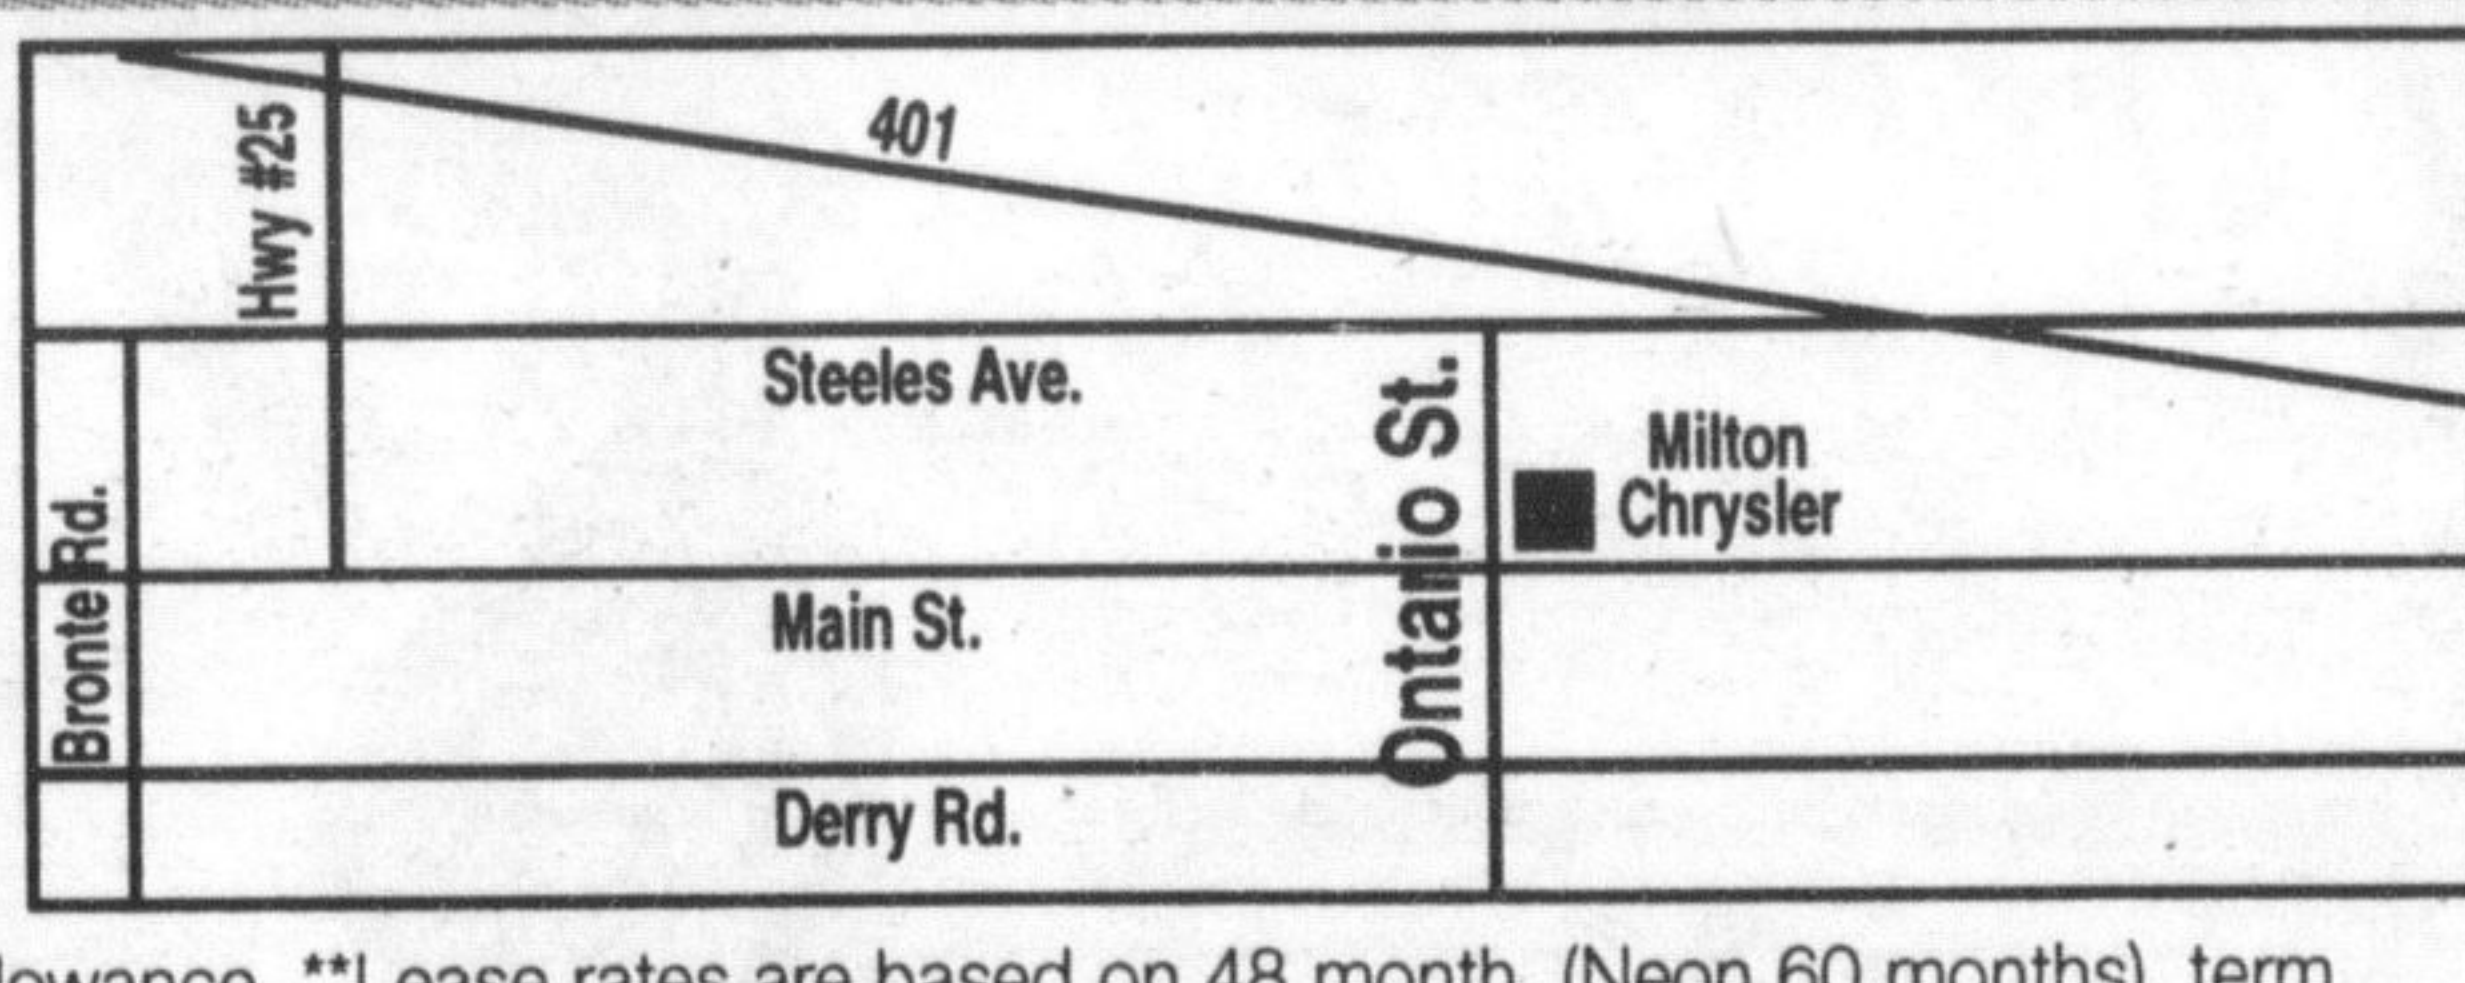

\$300

Top Dollars Paid For Your Trade-In!

Serving The Milton Community For Over 35 Years

905-878-8877
81 ONTARIO ST. N. MILTON
 one block north of the Milton Mall

*sale prices on new vehicles exclude freight, air tax, gas tax, admin, GST, PST and lic fee. Retail delivery allowance applied. Low finance rates available in lieu of retail delivery allowance. **Lease rates are based on 48 month, (Neon 60 months), term with downpayment shown or equivalent trade. Kilometres are limited to 20,400km per year with an excess charge of 15 cents per km. Lease excludes freight, air tax, gas tax, admin, PST, GST and lic fee. Subject to approval by DaimlerChrysler Financial Services. O.A.C.