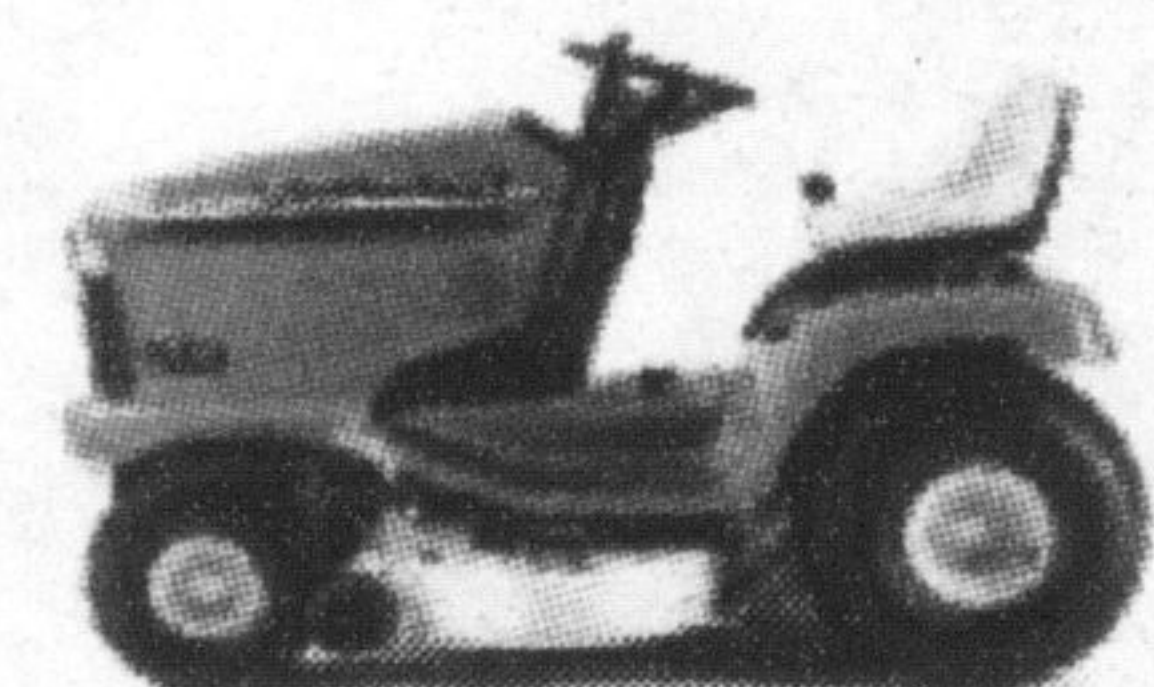

THE BUCK STOPS HERE

SPECIAL FINANCING AVAILABLE ON ALL JOHN DEERE AND SABRE RIDING LAWN EQUIPMENT.

SST16 Lawn Tractor
 • 16-hp, V-Twin engine • 42-inch mower deck
 • Two-pedal automatic transmission
 • Zero-turn radius with power steering

LX277 Lawn Tractor
ONLY \$5,649

GT235 Lawn and Garden Tractor
SAVE \$600

LT133 Lawn Tractor
ONLY \$2,799

14386S Sabre® Lawn Tractor
ONLY \$2,079

1948HV Sabre® Yard Tractor
ONLY \$4,746

JS60 Walk-Behind Mower
ONLY \$429