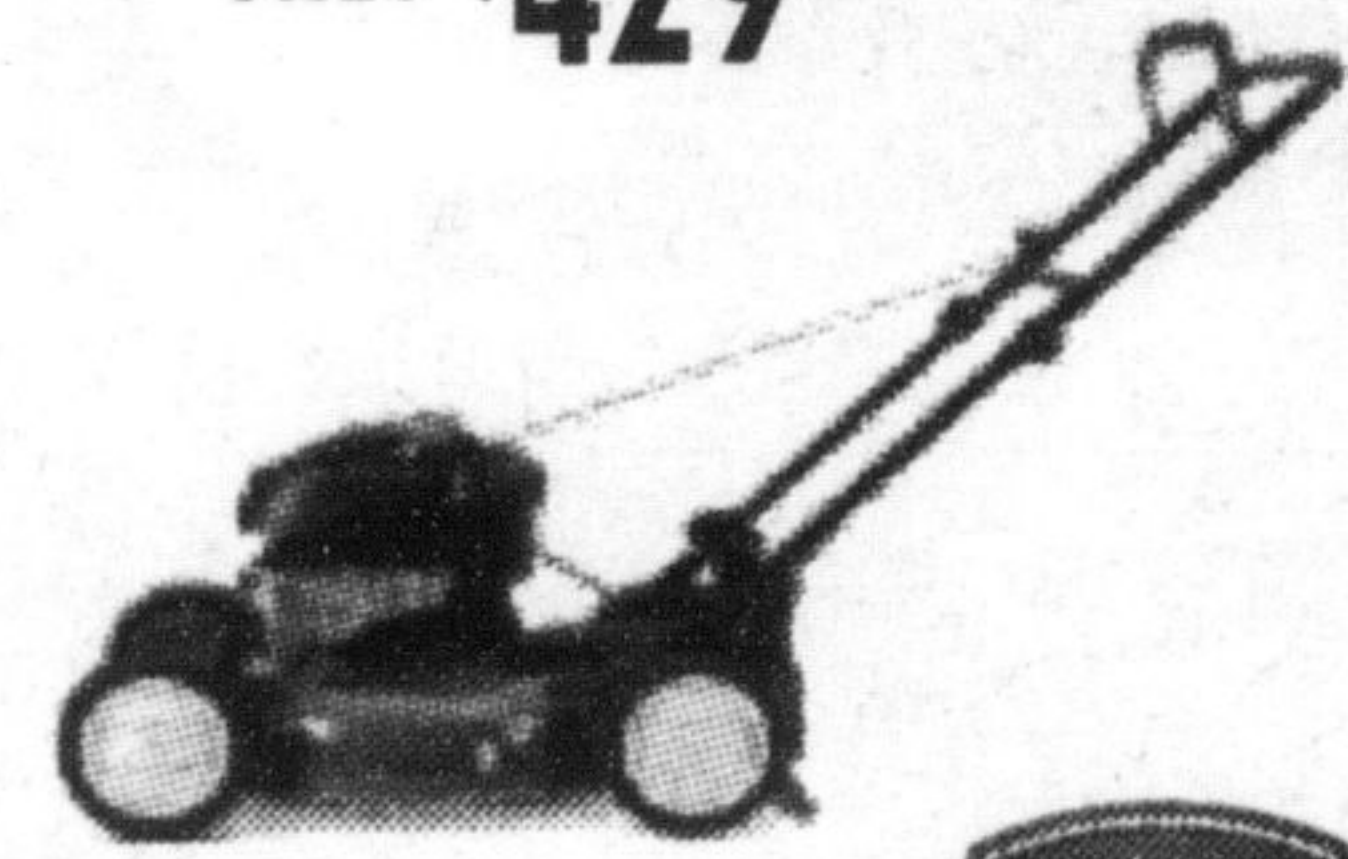

THE BUCK STOPS HERE

SPECIAL FINANCING AVAILABLE ON ALL JOHN DEERE AND SABRE RIDING LAWN EQUIPMENT.

SST16 Lawn Tractor
 • 16-hp, V-Twin engine • 42-inch mower deck
 • Two-pedal automatic transmission
 • Zero-turn radius with power steering

LX277 Lawn Tractor
ONLY \$5,649

GT235 Lawn and Garden Tractor
SAVE \$600

LT133 Lawn Tractor
ONLY \$2,799

14386S Sabre® Lawn Tractor
ONLY \$2,079

1948HV Sabre® Yard Tractor
ONLY \$4,746

JS60 Walk-Behind Mower
ONLY \$429