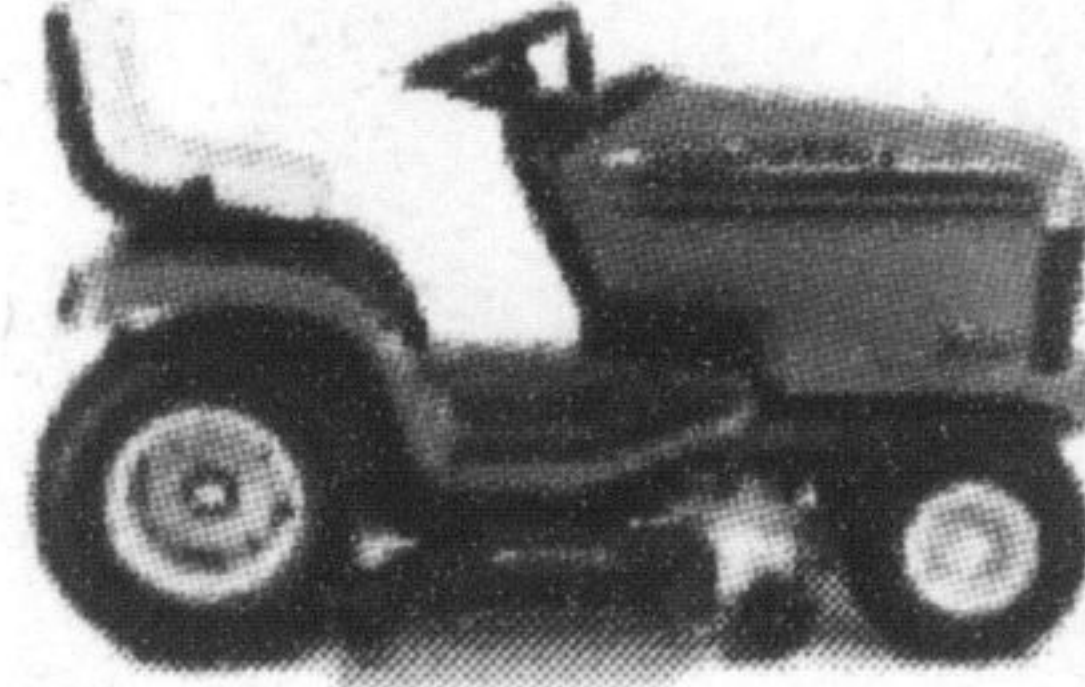

THE BUCK STOPS HERE

SPECIAL FINANCING AVAILABLE ON ALL JOHN DEERE AND SABRE RIDING LAWN EQUIPMENT.

SST16 Lawn Tractor
 • 16-hp, V-Twin engine • 42-inch mower deck
 • Two-pedal automatic transmission
 • Zero-turn radius with power steering

LX277 Lawn Tractor
ONLY \$5,649

GT235 Lawn and Garden Tractor
SAVE \$600

LT133 Lawn Tractor
ONLY \$2,799

14386S Sabre® Lawn Tractor
ONLY \$2,079

1948HV Sabre® Yard Tractor
ONLY \$4,746

JS60 Walk-Behind Mower
ONLY \$429