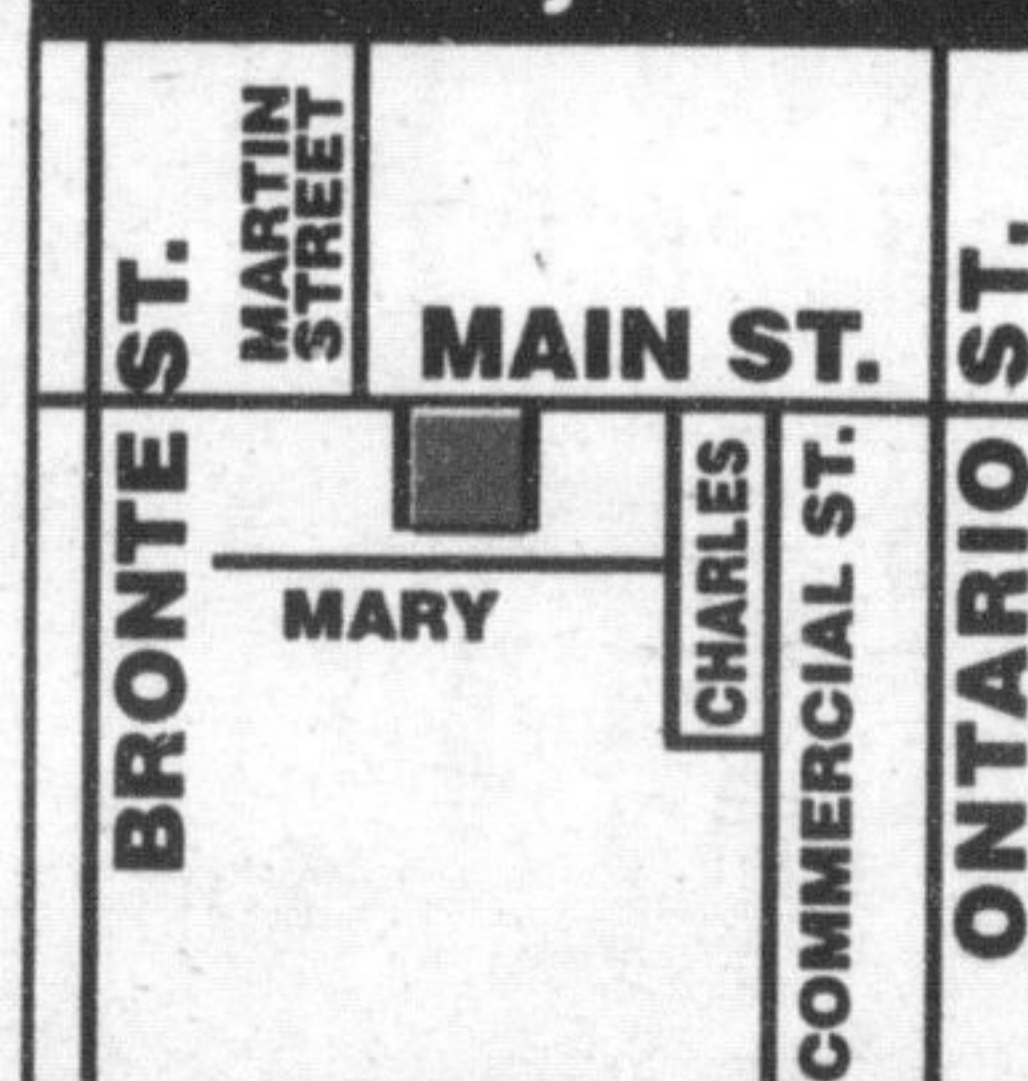

246 Main St. E.
MILTON
878-4606
Phone Orders Accepted

Factory Outlet