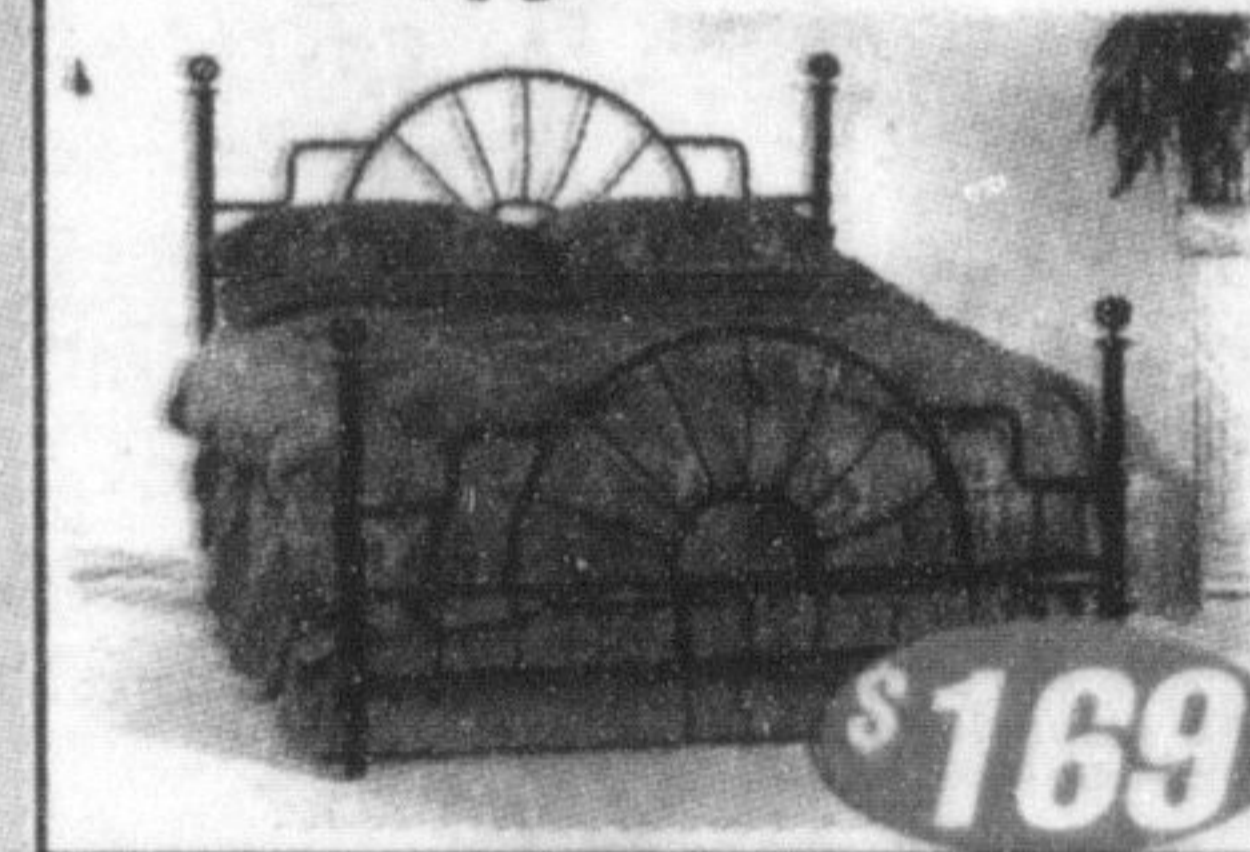

\$319

Crewquarter Bunk

\$699

IRON BED SALE

Twin Metal Bed

\$119

Spyder Bed

\$169