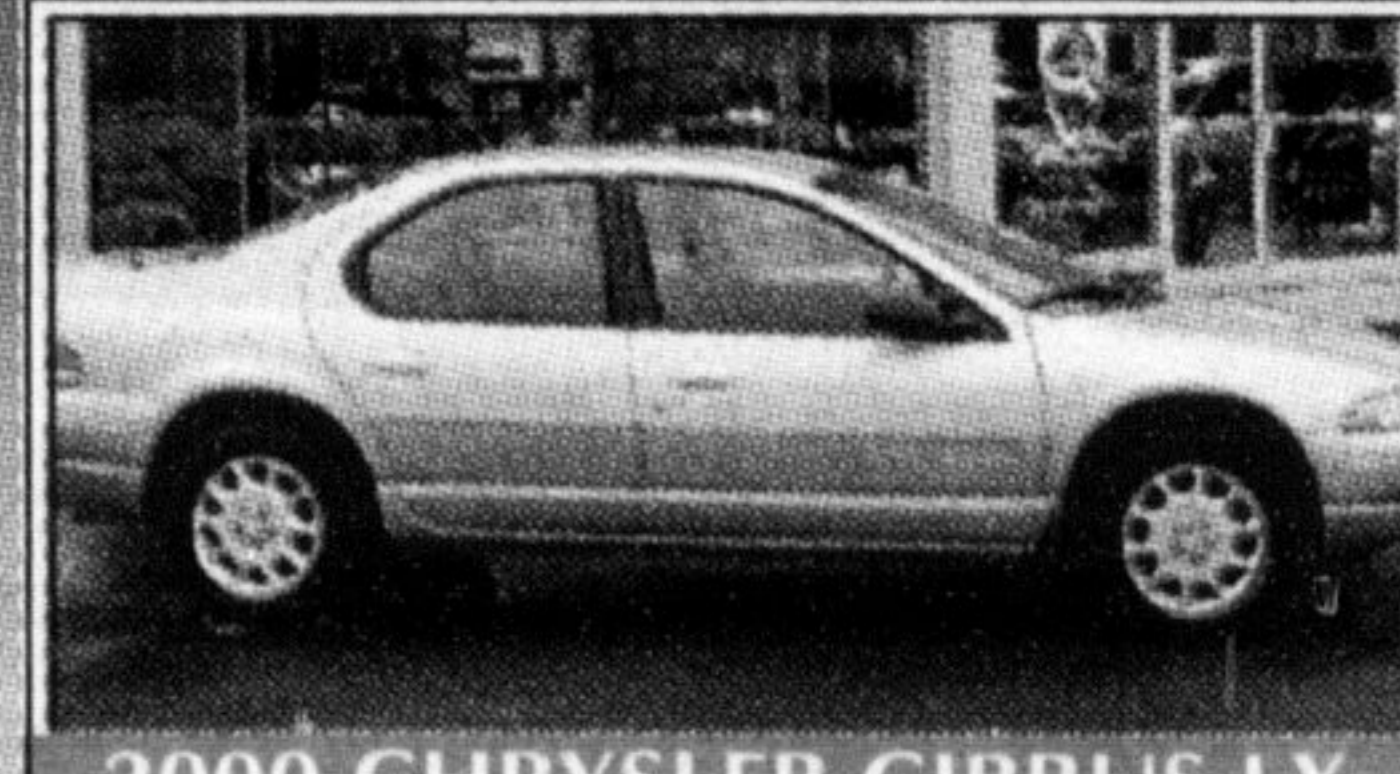

1998 VOYAGER
6 cyl., auto, air, p. locks, AM/FM, 42,000 k, tilt, cruise control **\$15,995***

1999 CHRYSLER LHS
Fully equipped, leather interior, bal. of warranty. Only 34,000 kms **\$26,995***

1998 DODGE 1500 PK UP 2 DR
8 cyl., air cond, auto, boxliner, 66,000 kms. Green in colour. **\$16,995***

1998 CARAVAN
Alpine green, 6 cyl., auto, air, p'lock, tilt, cruise, balance of factory warranty. 51,000 kms **\$15,995***

1996 GRAND CARAVAN SE
3.3 Litre, PW, PL, Tilt, Alum Wheel, Child Bench Seat **\$14,995***

2000 JEEP GR. CHEROKEE LTD.
Fully equipped, leather, power sunroof, 17,000 kms, bal. of factory warranty. Cash sale price. **\$41,995***

2000 CHRYSLER TOWN & COUNTRY FWD
Fully equipped leather quads, Mrs. Hunt's company vehicle, only 19,000 kms. Cash price **\$37,995***