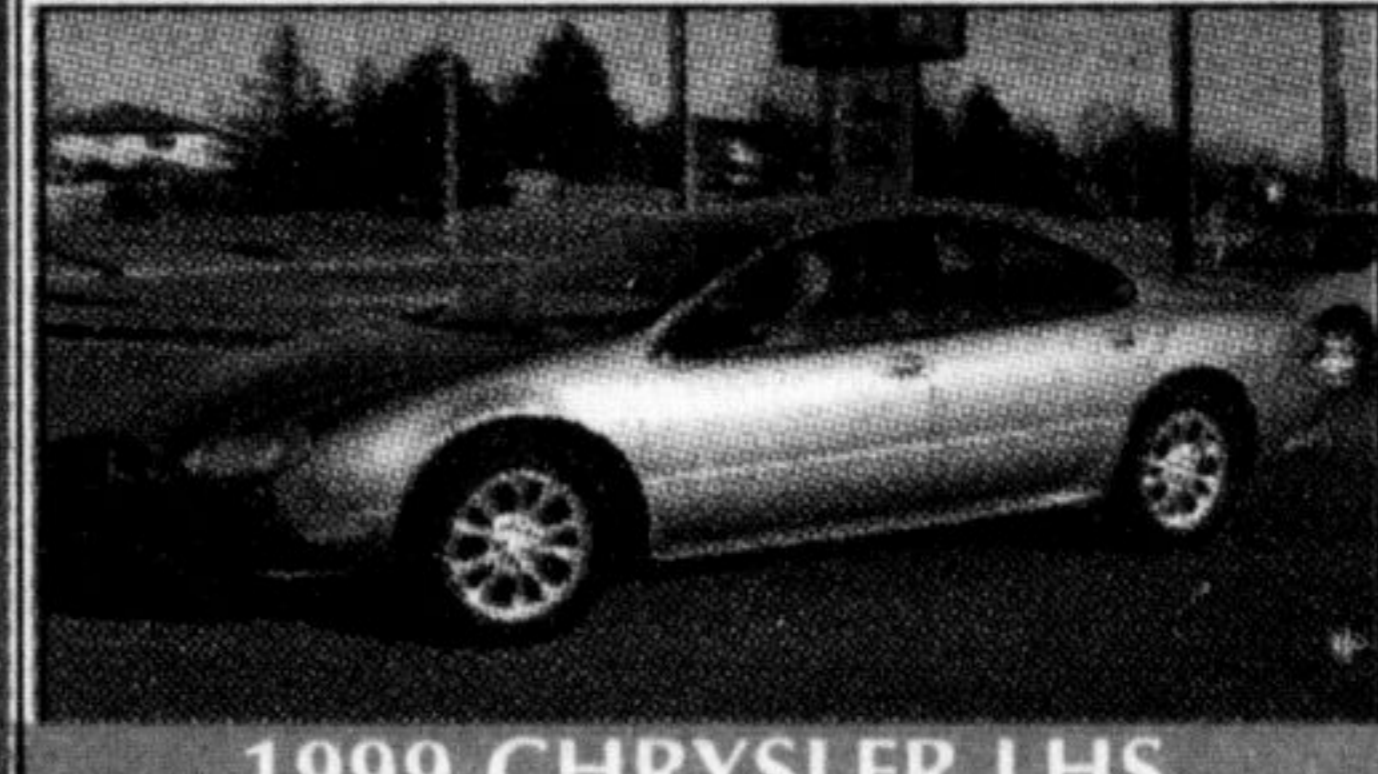

NO DOWNPAYMENT AND NO PAYMENTS FOR 90 DAYS

OR CHOOSE

0%[†] purchase financing for 48 months on selected 2000 models or for 60 months on all Neons.

*† These are limited time offers that apply to retail deliveries of virtually all 2001/2000 models excluding, Dodge Viper, Chrysler Prowler and PT Cruiser. Cannot be combined with any other offer except Grad Rebate. * Hunt Chrysler will take \$500 off the price of selected in-stock 2001/2000 models, deduct any applicable retailer discount, and then reduce the price by a further 7%. The 7% "GST Break" does not apply to freight, retailer installed accessories, warranties, taxes or administration costs. Some conditions apply, see us for complete details.

1998 VOYAGER
6 cyl., auto, air, p. locks, AM/FM, 42,000 k, tilt, cruise control **\$15,995***

1999 CHRYSLER LHS
Fully equipped, leather interior, bal. of warranty. Only 34,000 kms **\$26,995***

1998 DODGE 1500 PK UP 2 DR
8 cyl., air cond, auto, boxliner, 66,000 kms. Green in colour. **\$16,995***

2000 JEEP GR. CHEROKEE LTD.
Fully equipped, leather, power sunroof, 17,000 kms, bal. of factory warranty. Cash sale price. **\$41,995***

2000 CHRYSLER TOWN & COUNTRY FWD
Fully equipped leather quads, Mrs. Hunt's company vehicle, only 19,000 kms. Cash price **\$37,995***