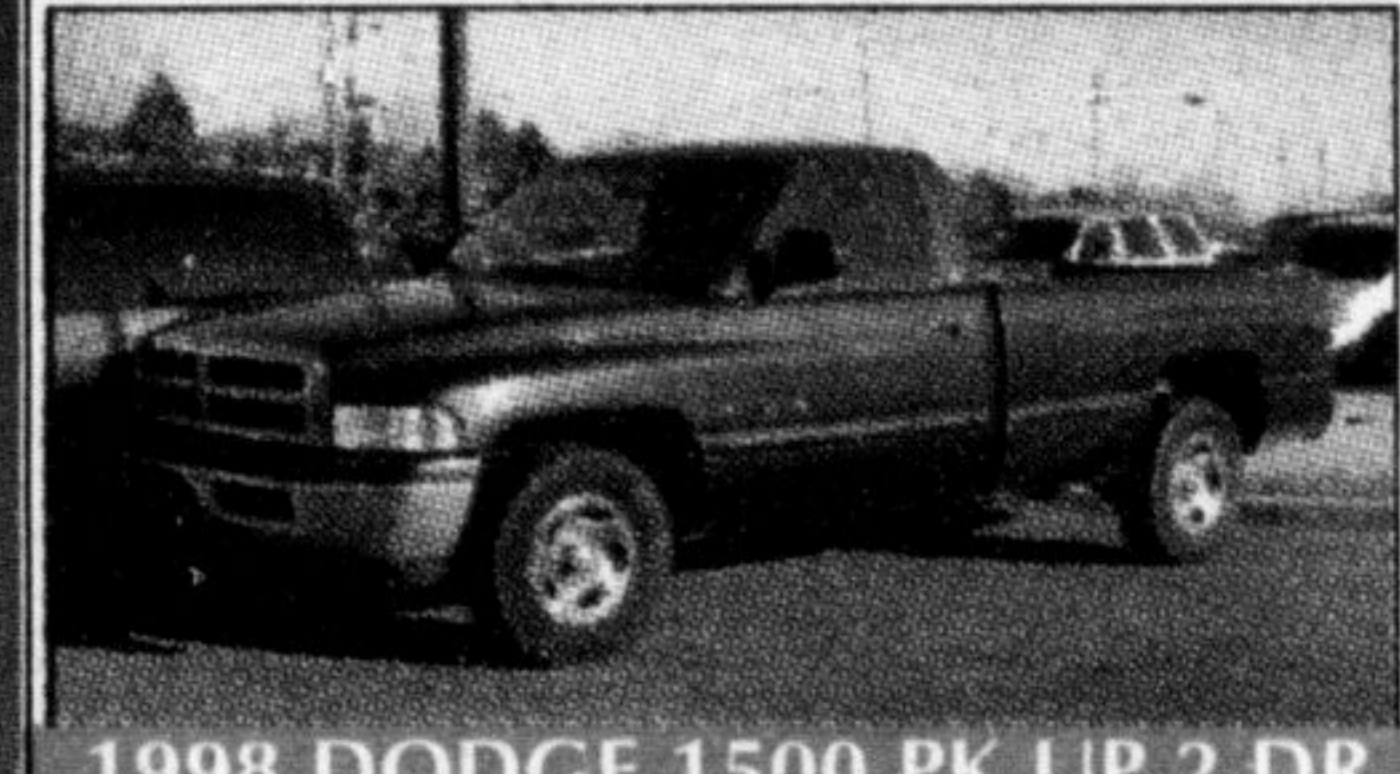

Hunt CHRYSLER

Thank you

SALE 5100

5yr/100,000km powertrain coverage and roadside assistance on every 2001 vehicle

2001 CHRYSLER NEON

2001 DODGE CARAVAN SPORT

We pay the GST and take \$500 off*

ON VIRTUALLY ALL 2001/2000 MODELS

NO DOWNPAYMENT AND NO PAYMENTS FOR 90 DAYS

OR CHOOSE

0%[†] purchase financing for 48 months on selected 2000 models or for 60 months on all Neons.

*† These are limited time offers that apply to retail deliveries of virtually all 2001/2000 models excluding, Dodge Viper, Chrysler Prowler and PT Cruiser. Cannot be combined with any other offer except Grad Rebate. * Hunt Chrysler will take \$500 off the price of selected in-stock 2001/2000 models, deduct any applicable retailer discount, and then reduce the price by a further 7%. The 7% "GST Break" does not apply to freight, retailer installed accessories, warranties, taxes or administration costs. Some conditions apply, see us for complete details.

1998 VOYAGER
6 cyl., auto, air, p. locks, AM/FM, 42,000 k, tilt, cruise control **\$15,995***

1999 CHRYSLER LHS
Fully equipped, leather interior, bal. of warranty. Only 34,000 kms **\$26,995***

1998 DODGE 1500 PK UP 2 DR
8 cyl., air cond, auto, boxliner, 66,000 kms. Green in colour. **\$16,995***

2000 JEEP GR. CHEROKEE LTD.
Fully equipped, leather, power sunroof, 17,000 kms, bal. of factory warranty. Cash sale price. **\$41,995***

2000 CHRYSLER TOWN & COUNTRY FWD
Fully equipped leather quads, Mrs. Hunt's company vehicle, only 19,000 kms. Cash price **\$37,995***