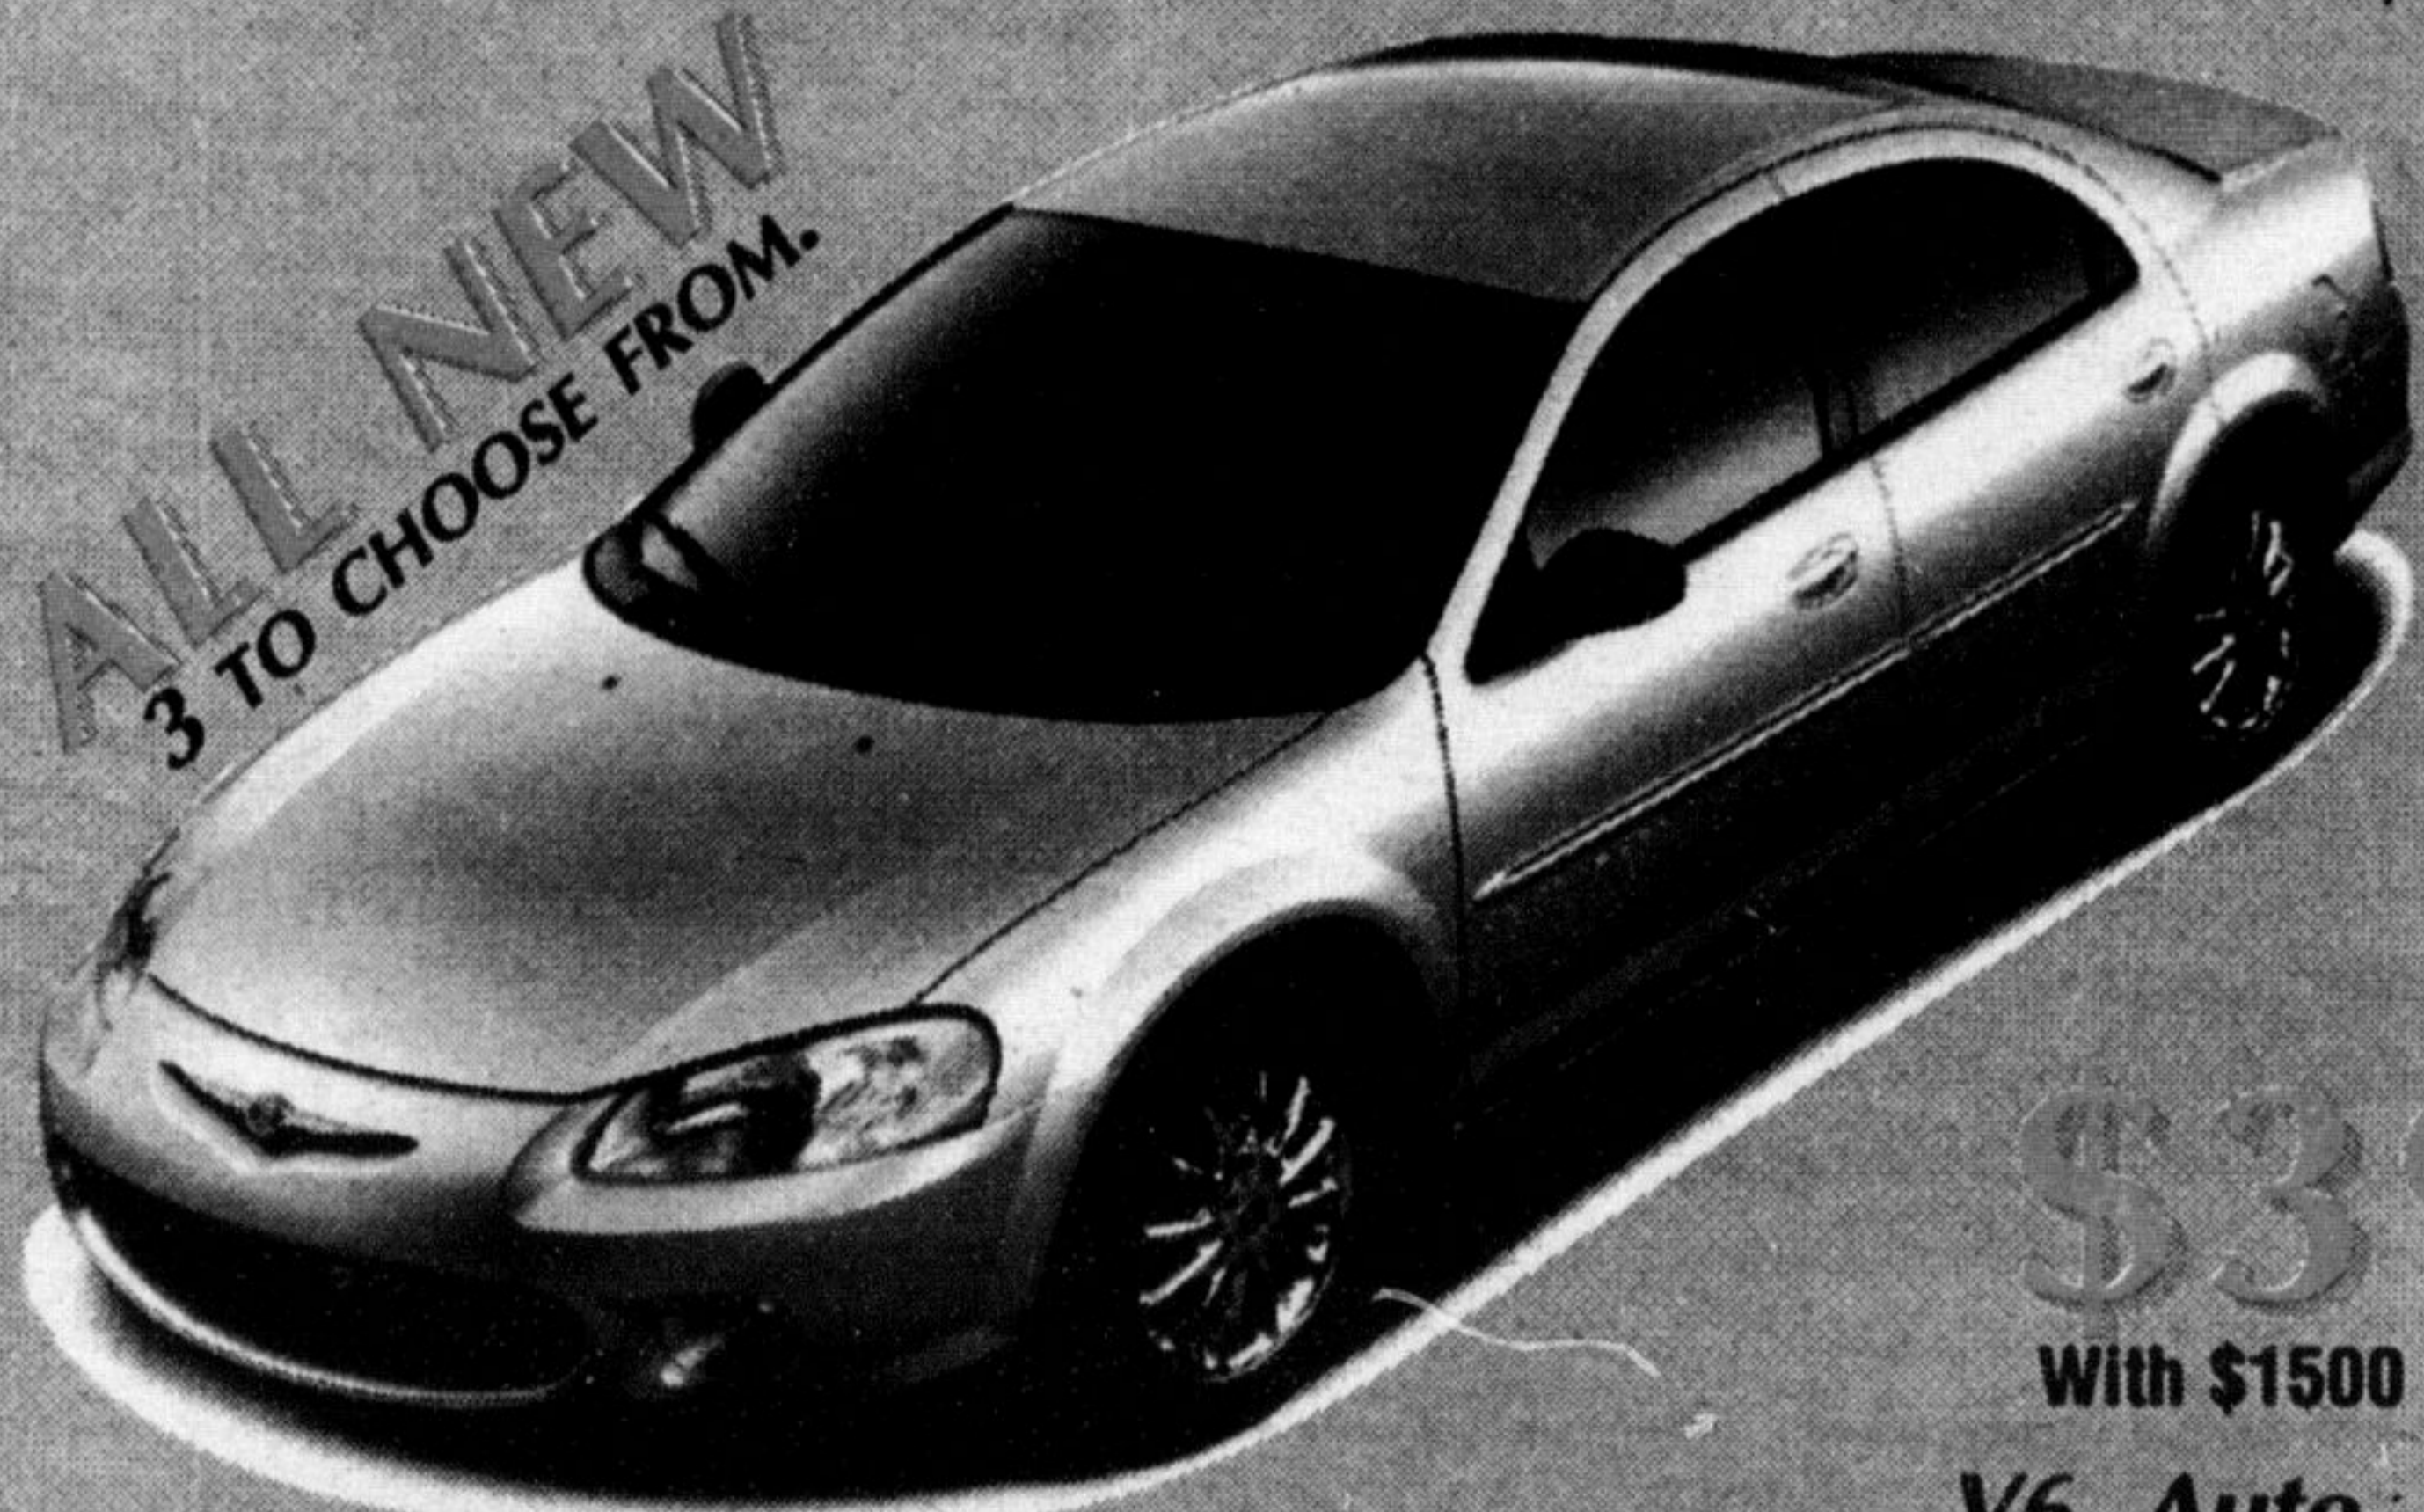

Festus says:  
**"Shoot'em up Deals"**  
 on 2000 models

AS LOW AS

**0%**

**FINANCING**  
 on selected new cars  
 up to 60 months

**CHRYSLER  
 GRAD  
 REBATE**

up to

**\$1000**

See Dealer for Details

MODEL	STK #	SUGG. RETAIL	CASH PRICE	OR	SPECIAL FINANCE RATE
2000 Neon	ZE135	\$19,390	\$16,724†	Or	0% 60MTHS
2000 Neon	ZE105	\$21,605	\$18,730†	Or	0% 60MTHS
2000 Neon	ZE113	\$20,060	\$17,400†	Or	0% 60MTHS
2000 Neon	ZE134	\$19,390	\$16,724†	Or	0% 60MTHS
2000 Caravan SE	ZG206	\$30,350	\$26,086†	Or	0.80% 48MTHS
2000 Gr. Caravan Sport	ZG39	\$32,335	\$27,920†	Or	0.80% 48MTHS
2000 Cirrus LXI	ZA16	\$29,260	\$26,660†	Or	0% 48MTHS
2000 Cirrus LX	ZA27	\$23,660	\$18,931†	Or	0% 48MTHS
2000 Cirrus LX	ZA30	\$24,280	\$19,470†	Or	0% 48MTHS
2000 Cirrus LX	ZA32	\$24,105	\$19,319†	Or	0% 48MTHS
2000 Sebring Conv. LXI	ZN02	\$38,670	\$34,627†	Or	Std Rate
2000 Intrepid ES	ZI31	\$27,600	\$23,178†	Or	0.80% 48MTHS
2000 Intrepid	ZI48	\$26,510	\$22,383†	Or	0.80% 48MTHS
2000 Intrepid	ZI50	\$26,510	\$22,383†	Or	0.80% 48MTHS
2000 Concorde LXI	ZH13	\$35,420	\$29,431†	Or	0.80% 48MTHS
2000 Concorde	ZH14	\$30,380	\$25,548†	Or	0.80% 48MTHS
2000 Jeep XJ	ZJ32	\$33,130	\$26,923†	Or	0.80% 48MTHS
2000 Jeep XJ	ZJ58	\$32,825	\$26,663†	Or	0.80% 48MTHS

† Cash Sale Price Include R.D.A. in lieu of Special Interest Rates. All Taxes & Lic. Fees extra. Special Rates Subject to O.A.C.

**2001 4 DR** STK YN03  
**SEBRING-LX**

Aluminum Wheels, Remote Entry

\*\* 40mth lease, allowing 24,000 kms/yr. No Buy Requirement, all taxes extra, freight included, security deposit required.

**SPECIAL PURCHASE**

**CHRYSLER  
 PT CRUISER**

Starting at **\$25,235** STK YP19

5 TO CHOOSE FROM.

2.4 litre, Airbags,  
 5speed, 4cyl., 27F pkg.

\*Fri. & Lic. Fee & all taxes extra

**Your FIVE STAR Dealership**  
**Hunt Chrysler Jeep 876-2580**  
 500 Bronte St. S. Milton  
 Mon. to Thurs. 9-8 Fri. 9-6 Sat 9-5  
 SERVICE: Tuesday till 8 pm and Saturday 8 am to Noon