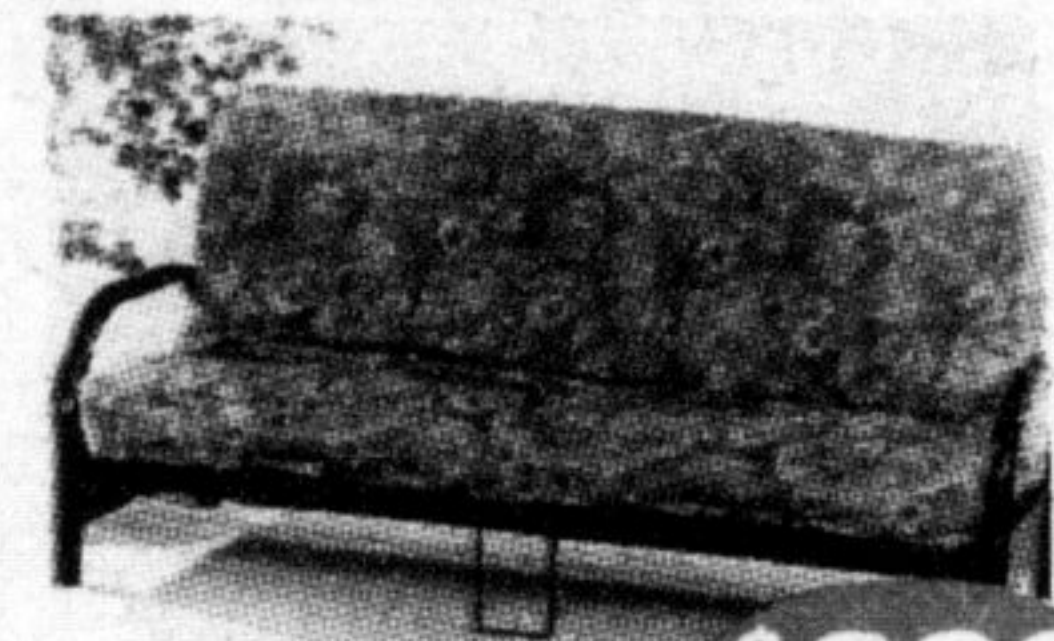

Pocket Coil S/E

Single Mattress **\$379**
Set \$559

DOUBLE 469 Set 669
QUEEN 569 Set 769
KING 699 Set 1049

FUTON SALE

A-Frame Futon

\$179

Iron Futon

\$229