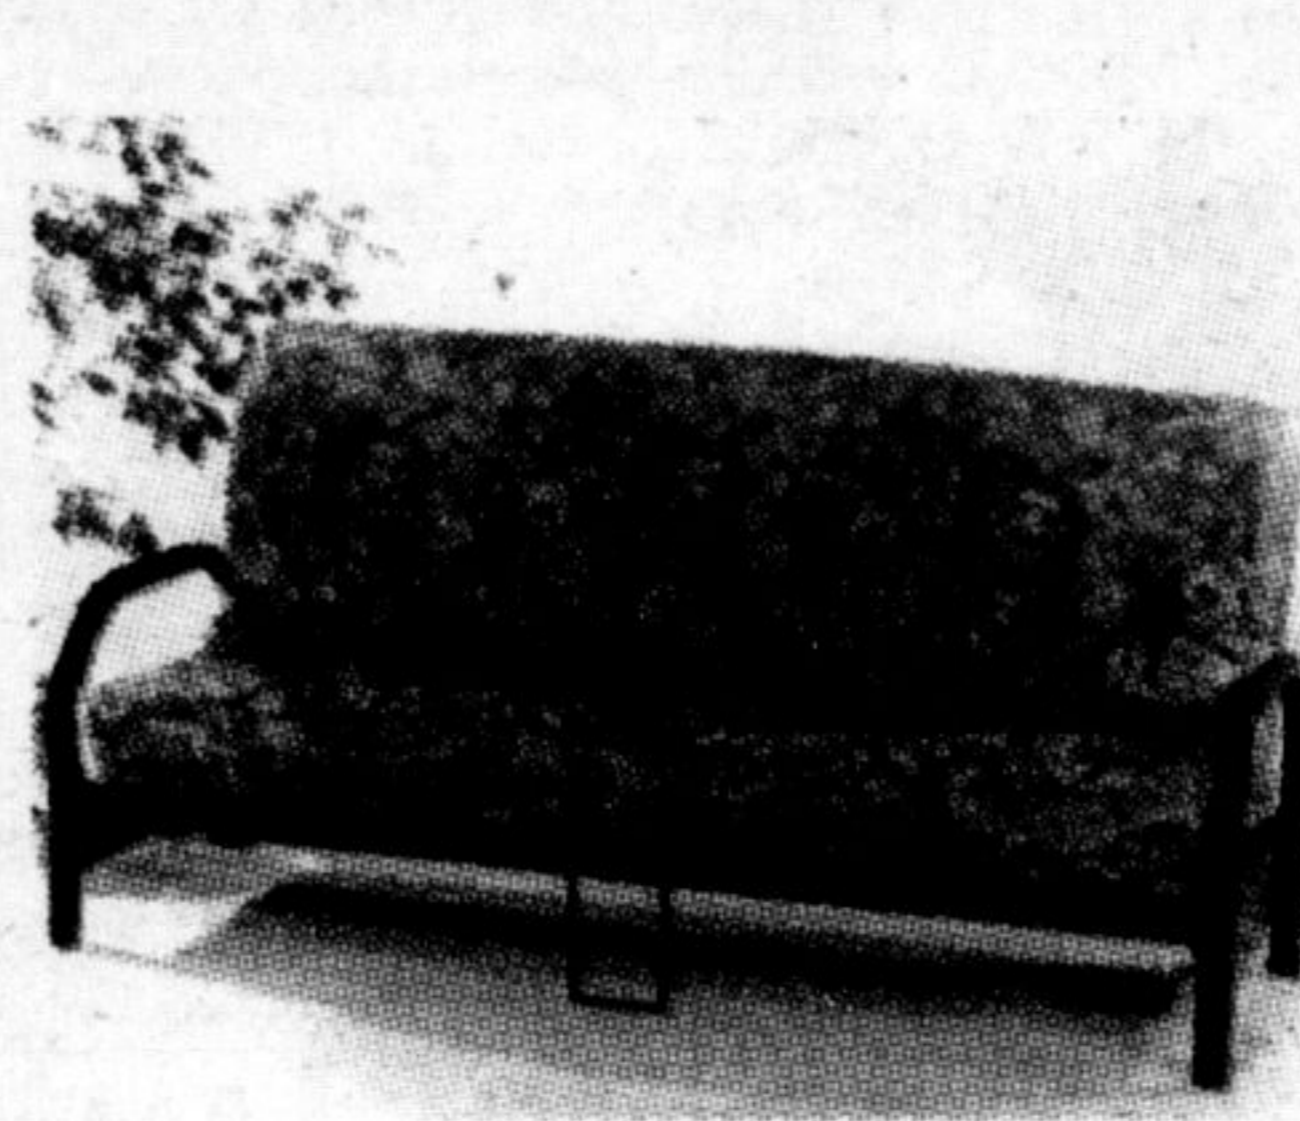

Iron Futon
SOFA

Complete

$229