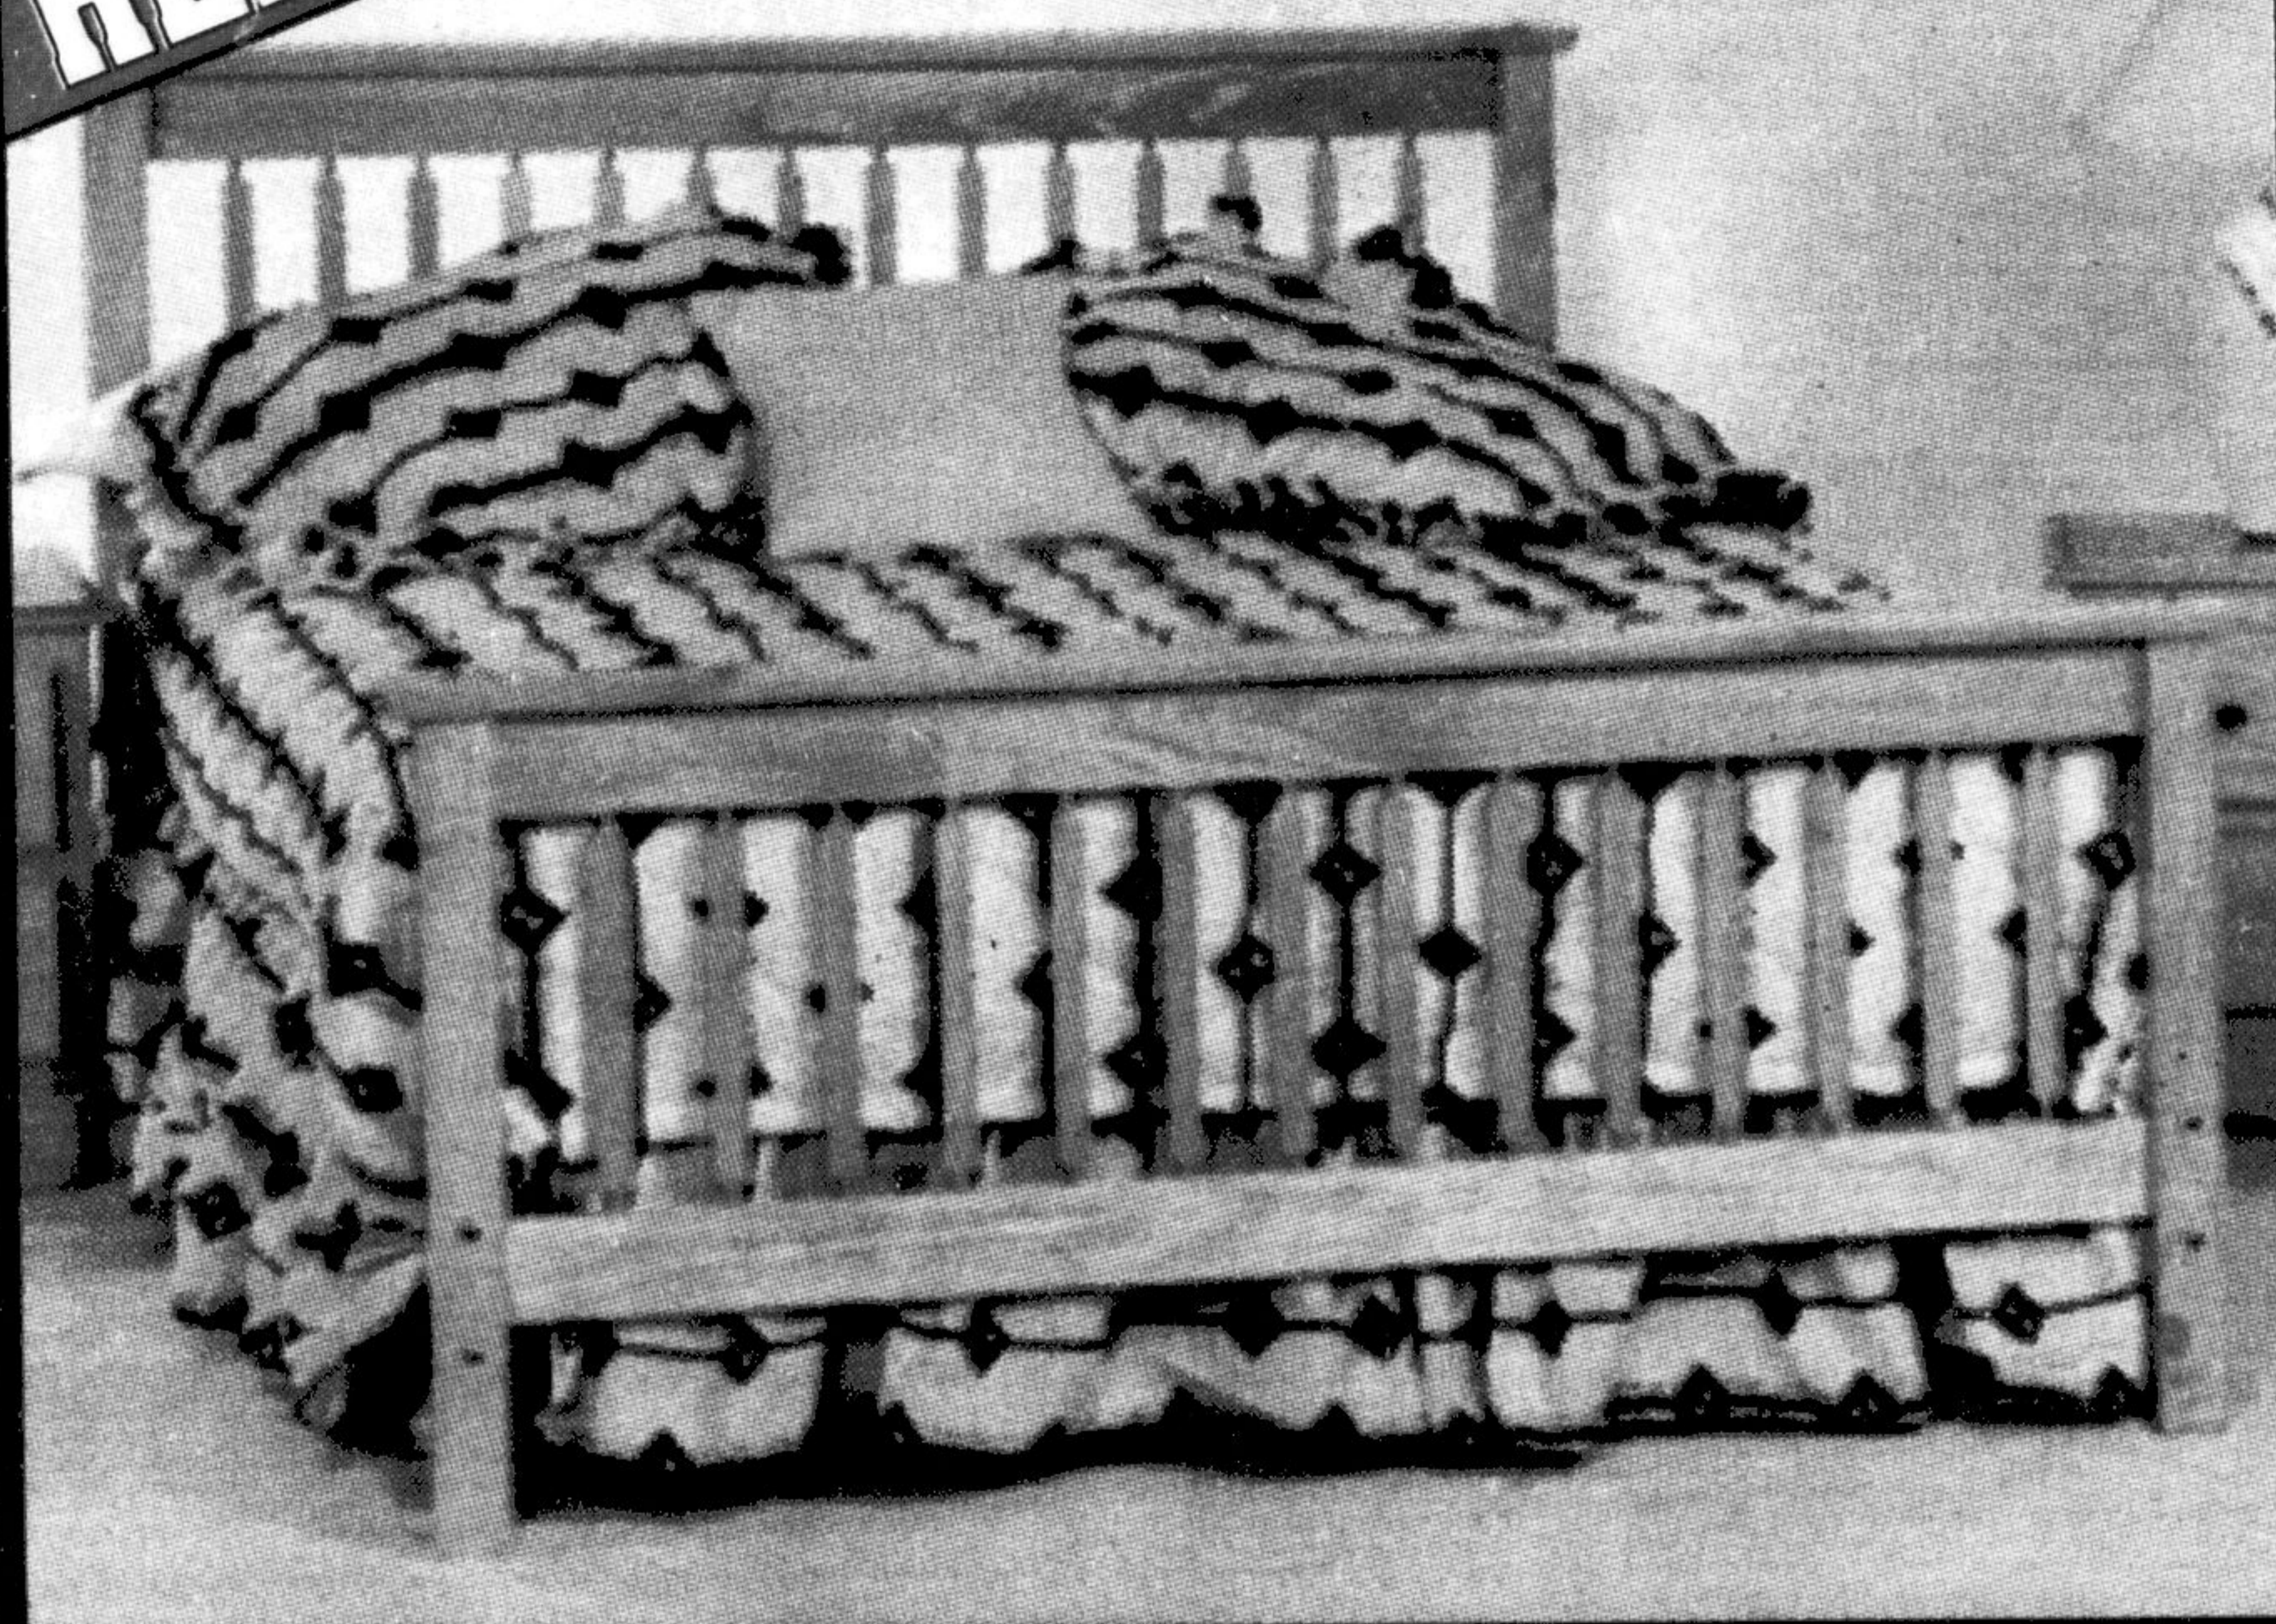

# RED HOT JULY mattress & bunk sale

**SALE  
HELD OVER!**

**MILAN BED**  
(all wood)  
TWIN/DOUBLE/QUEEN **\$269**

**FREE**  
Any **5**  
Choices

- Bed Frames
- Pillow Cases
- Mattress Pad
- Bed Rails
- Sheet Straps
- Layaway
- Pillow
- Set-up
- Disposal of Old Set
- Pillow Protector
- Percale Sheet Set
- Local Delivery