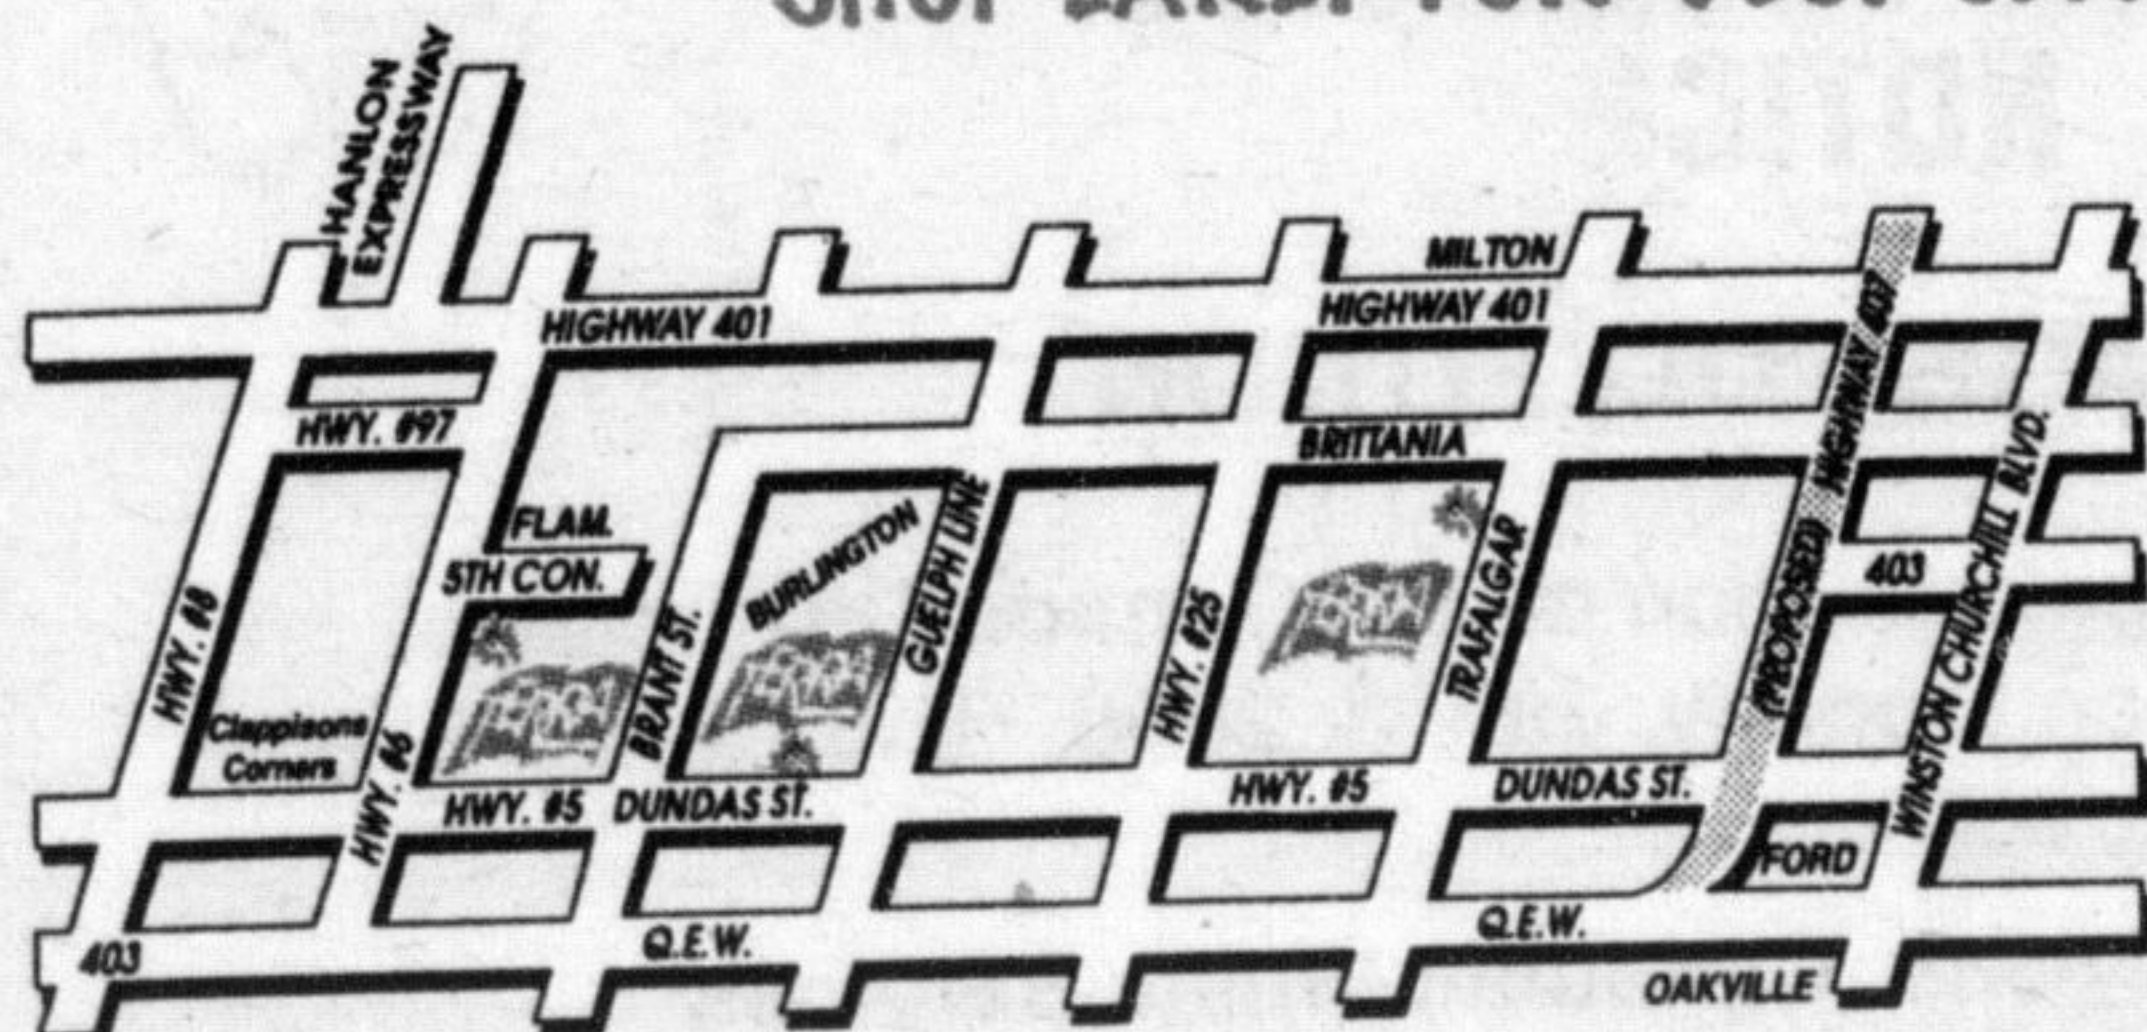

THE BIG SALE

FINAL WEEK

60% OFF

JULY 5 - JULY 16

SELECTION WILL VARY FROM STORE TO STORE. NO RAIN CHECKS OR LAYAWAYS. SHOP EARLY FOR BEST SELECTION. WHILE SUPPLIES LAST!

TERRA BURLINGTON
Serving Burlington, Oakville, & surrounding area located on Hwy. #5 between Brant Street and Guelph Line • (905) 332-3222

TERRA WATERDOWN
Serving the Golden Triangle & Greater Bay Area, located on the corner of Hwy. #6 at 5th Concession East • (905) 689-1999

NEW TERRA MILTON NOW OPEN!
Serving Oakville, Milton & Mississauga, & surrounding area located at Britannia and Trafalgar • (905) 876-4000