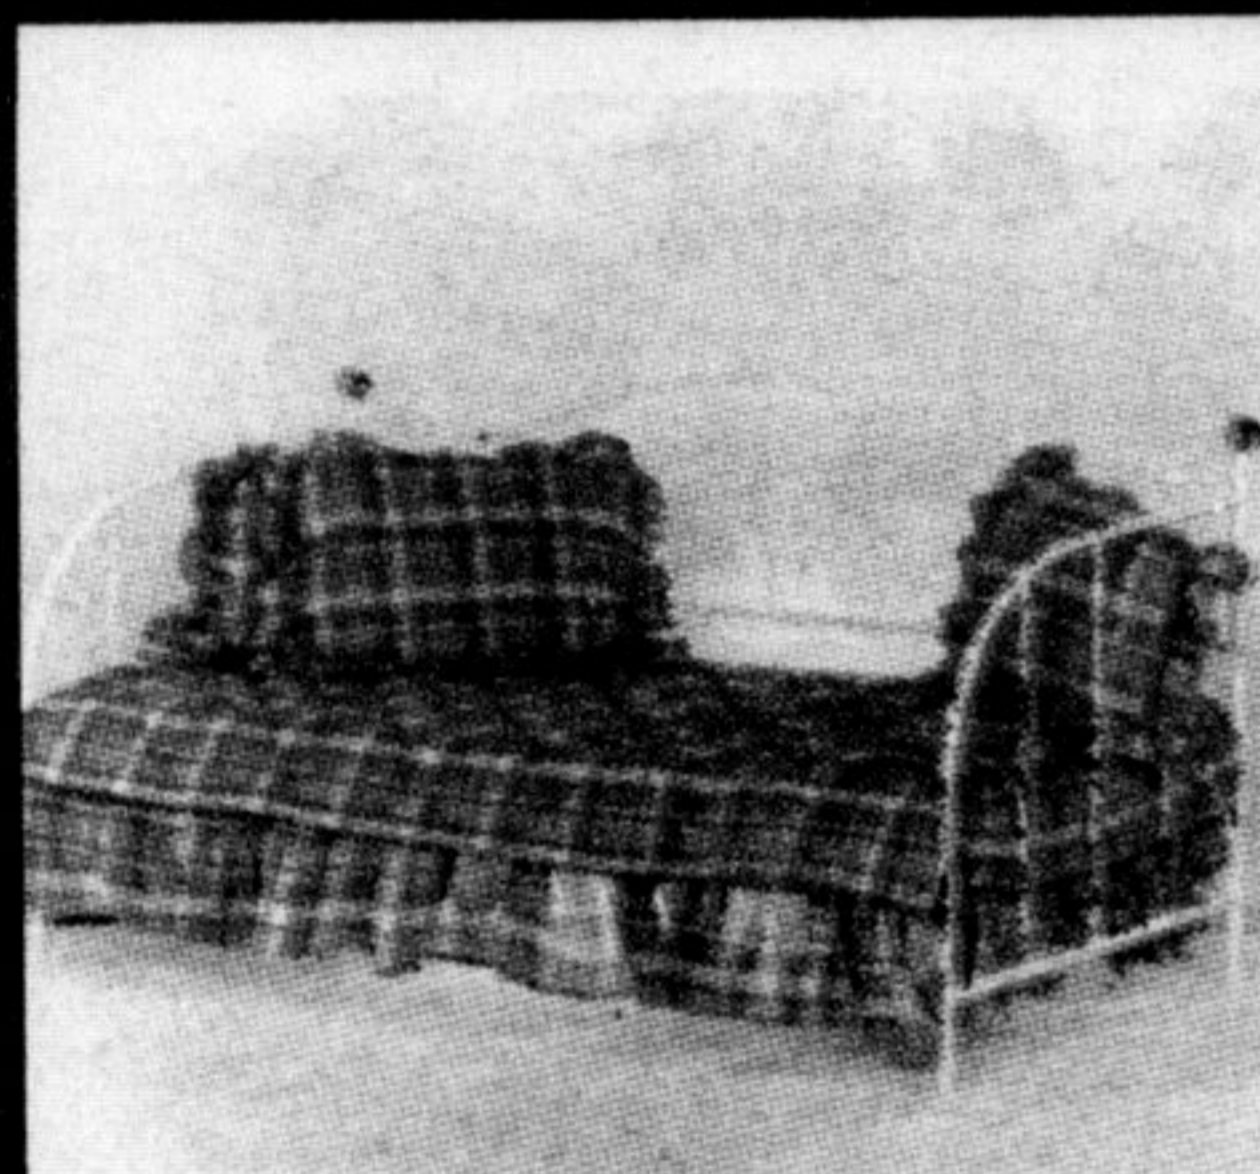

Waterfall
DAYBED

$99