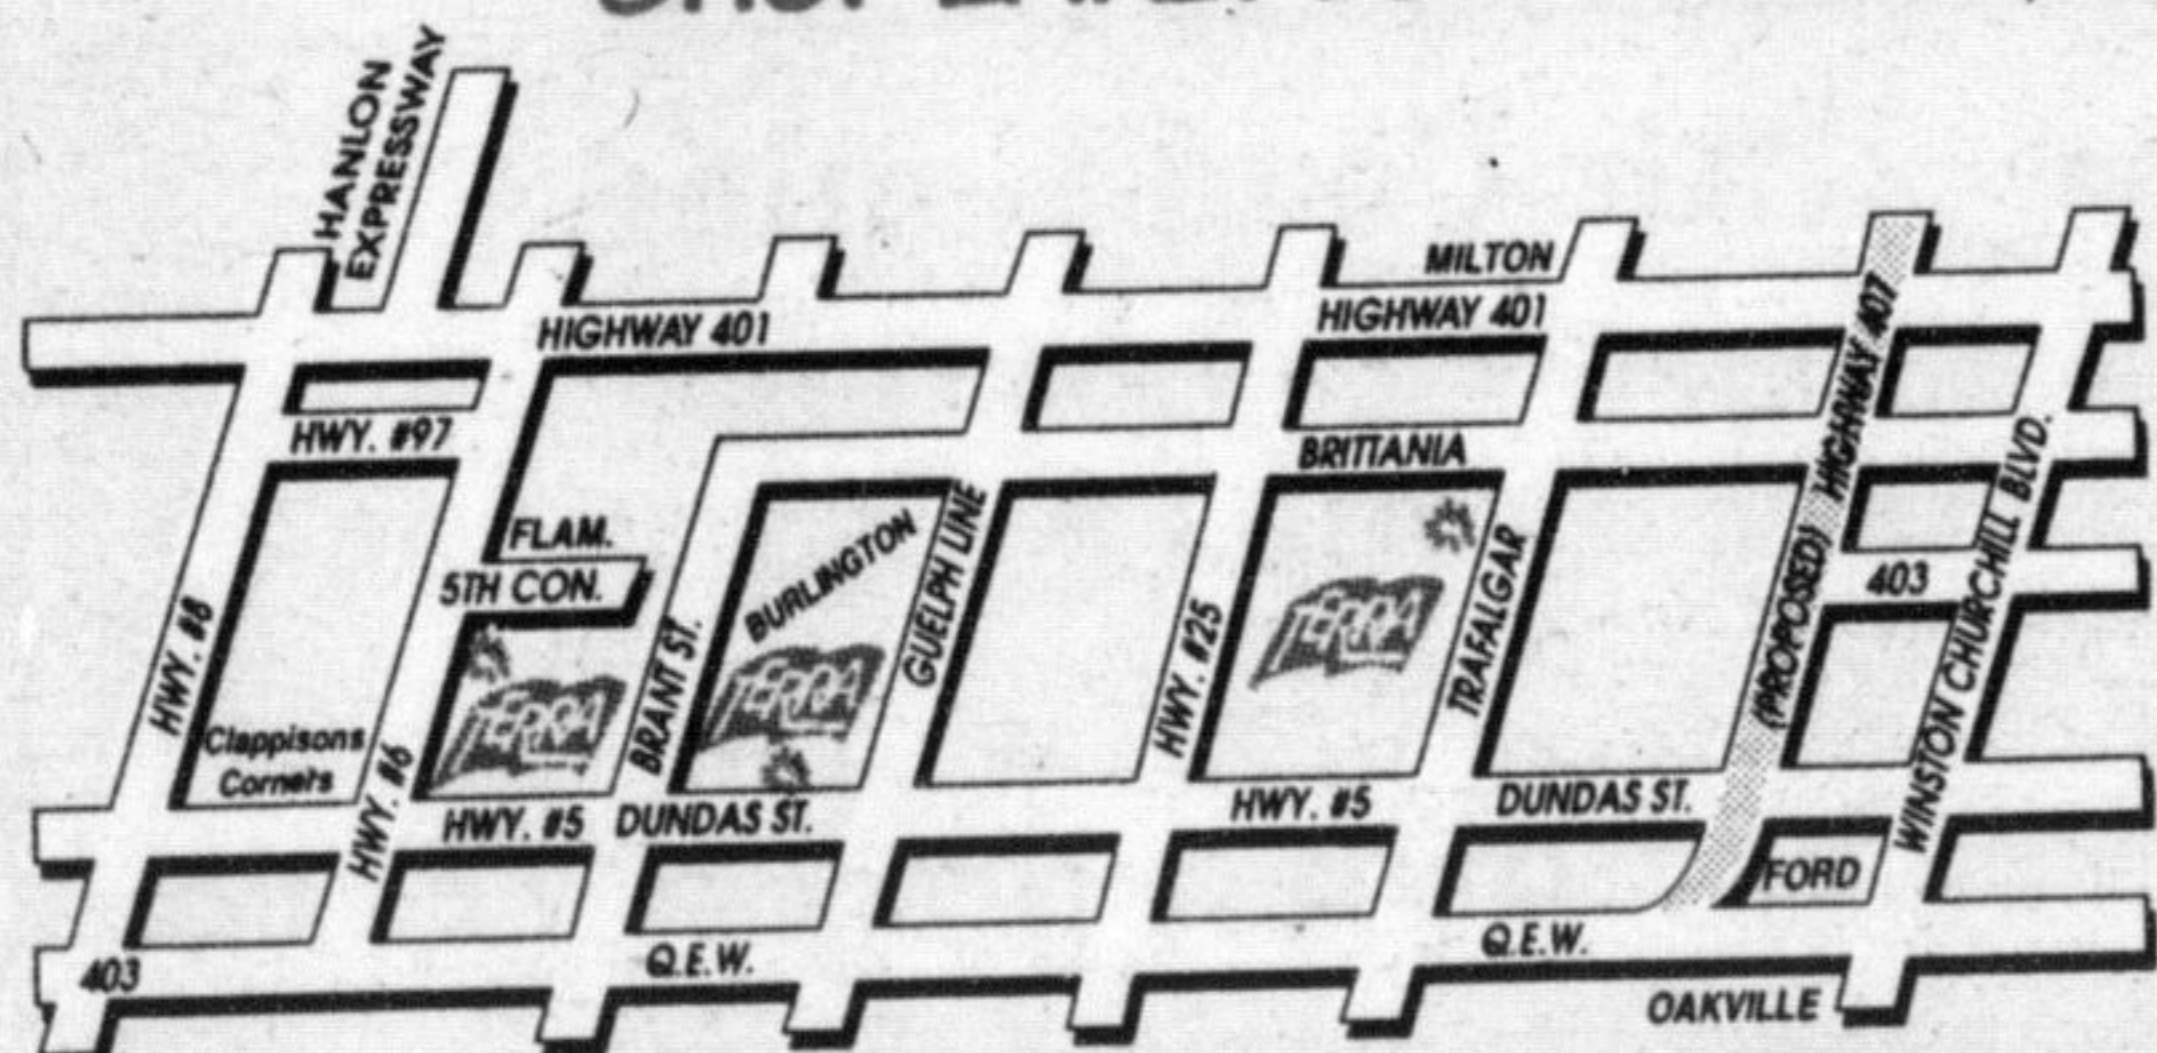

TERRA BURLINGTON
Serving Burlington, Oakville, & surrounding area located on Hwy. #5 between Brant Street and Guelph Line • (905) 332-3222

TERRA WATERDOWN
Serving the Golden Triangle & Greater Bay Area, located on the corner of Hwy. #6 at 5th Concession East • (905) 689-1999