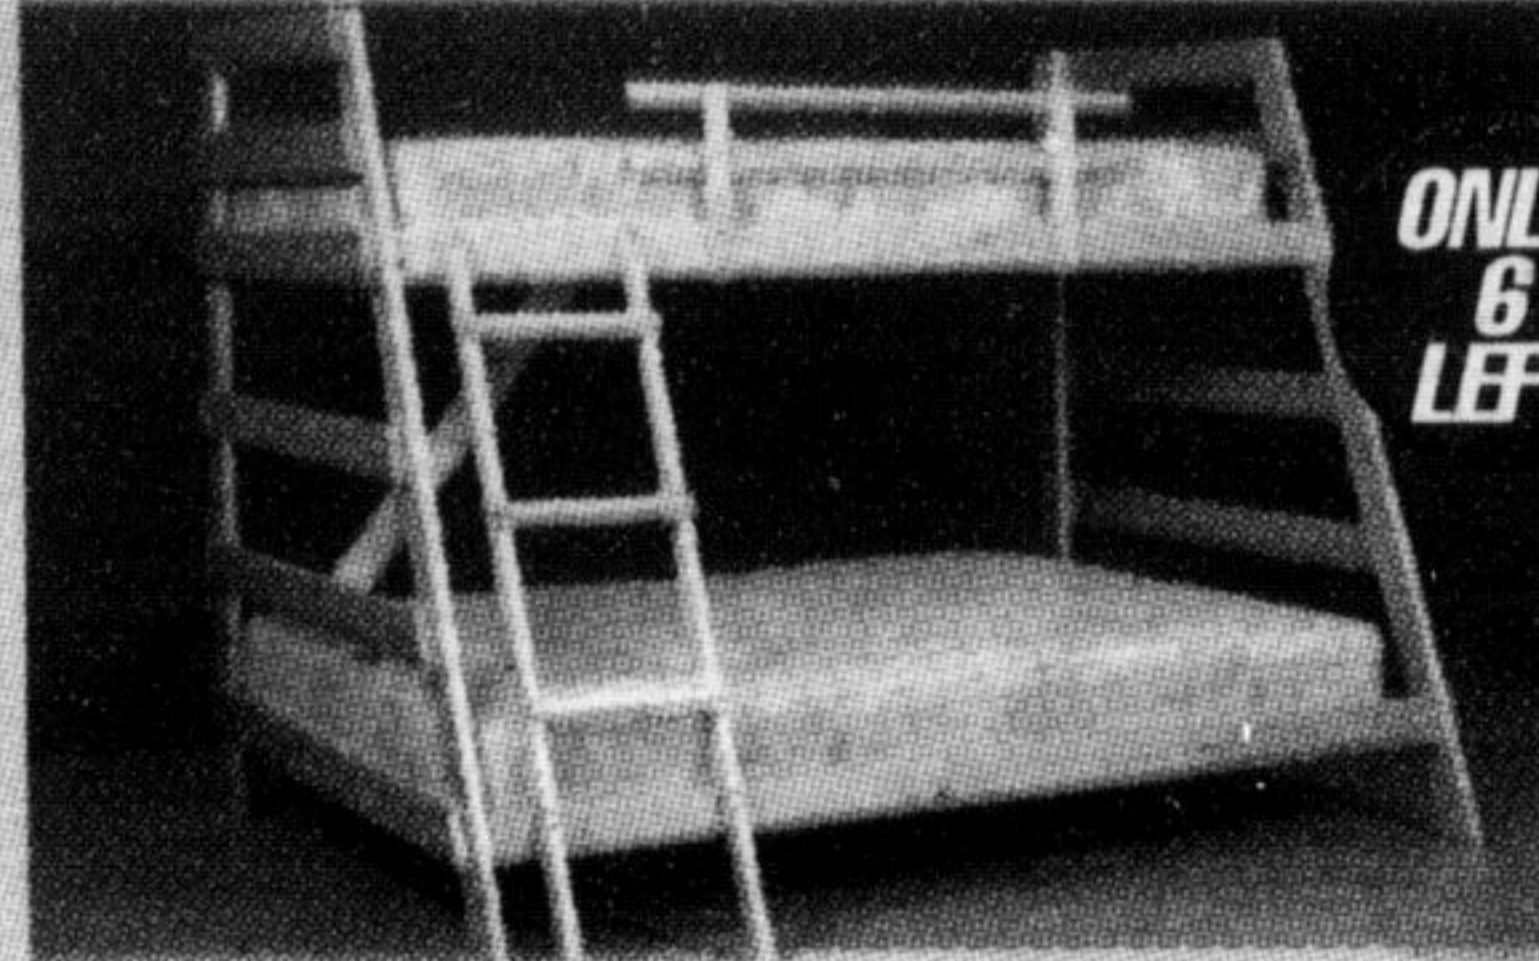

**DOOR CRASHER
WOOD SPACESAVER BUNK**

sleeps 3
twin/double ~~\$489~~
SALE \$299
ONLY 6 LEFT

SPACESAVER BUNK

\$229

IRON FUTON

Complete **\$229**

Since 1978

the **Sleep Factory**

"CANADA'S MATTRESS SUPERSTORE"

**MIS-MATCH
AND FLOOR DISPLAY**

Safe
ON ALL

**MATTRESSES • FURNITURE • BEDS
FUTONS • DAY BEDS & STORAGE BEDS**

Saturday/Sunday

ONLY

MAY 27 & MAY 28

FIRST COME, FIRST SERVED. LIMITED QUANTITIES

**DOOR CRASHER
AVALON BUNK**

sleeps 3
twin/double ~~\$489~~
SALE \$259
ONLY 10 LEFT

MATES BED

\$249

VANESSA DAY BED

\$159

15-YR. Warranty

REGULAR SUPPORT