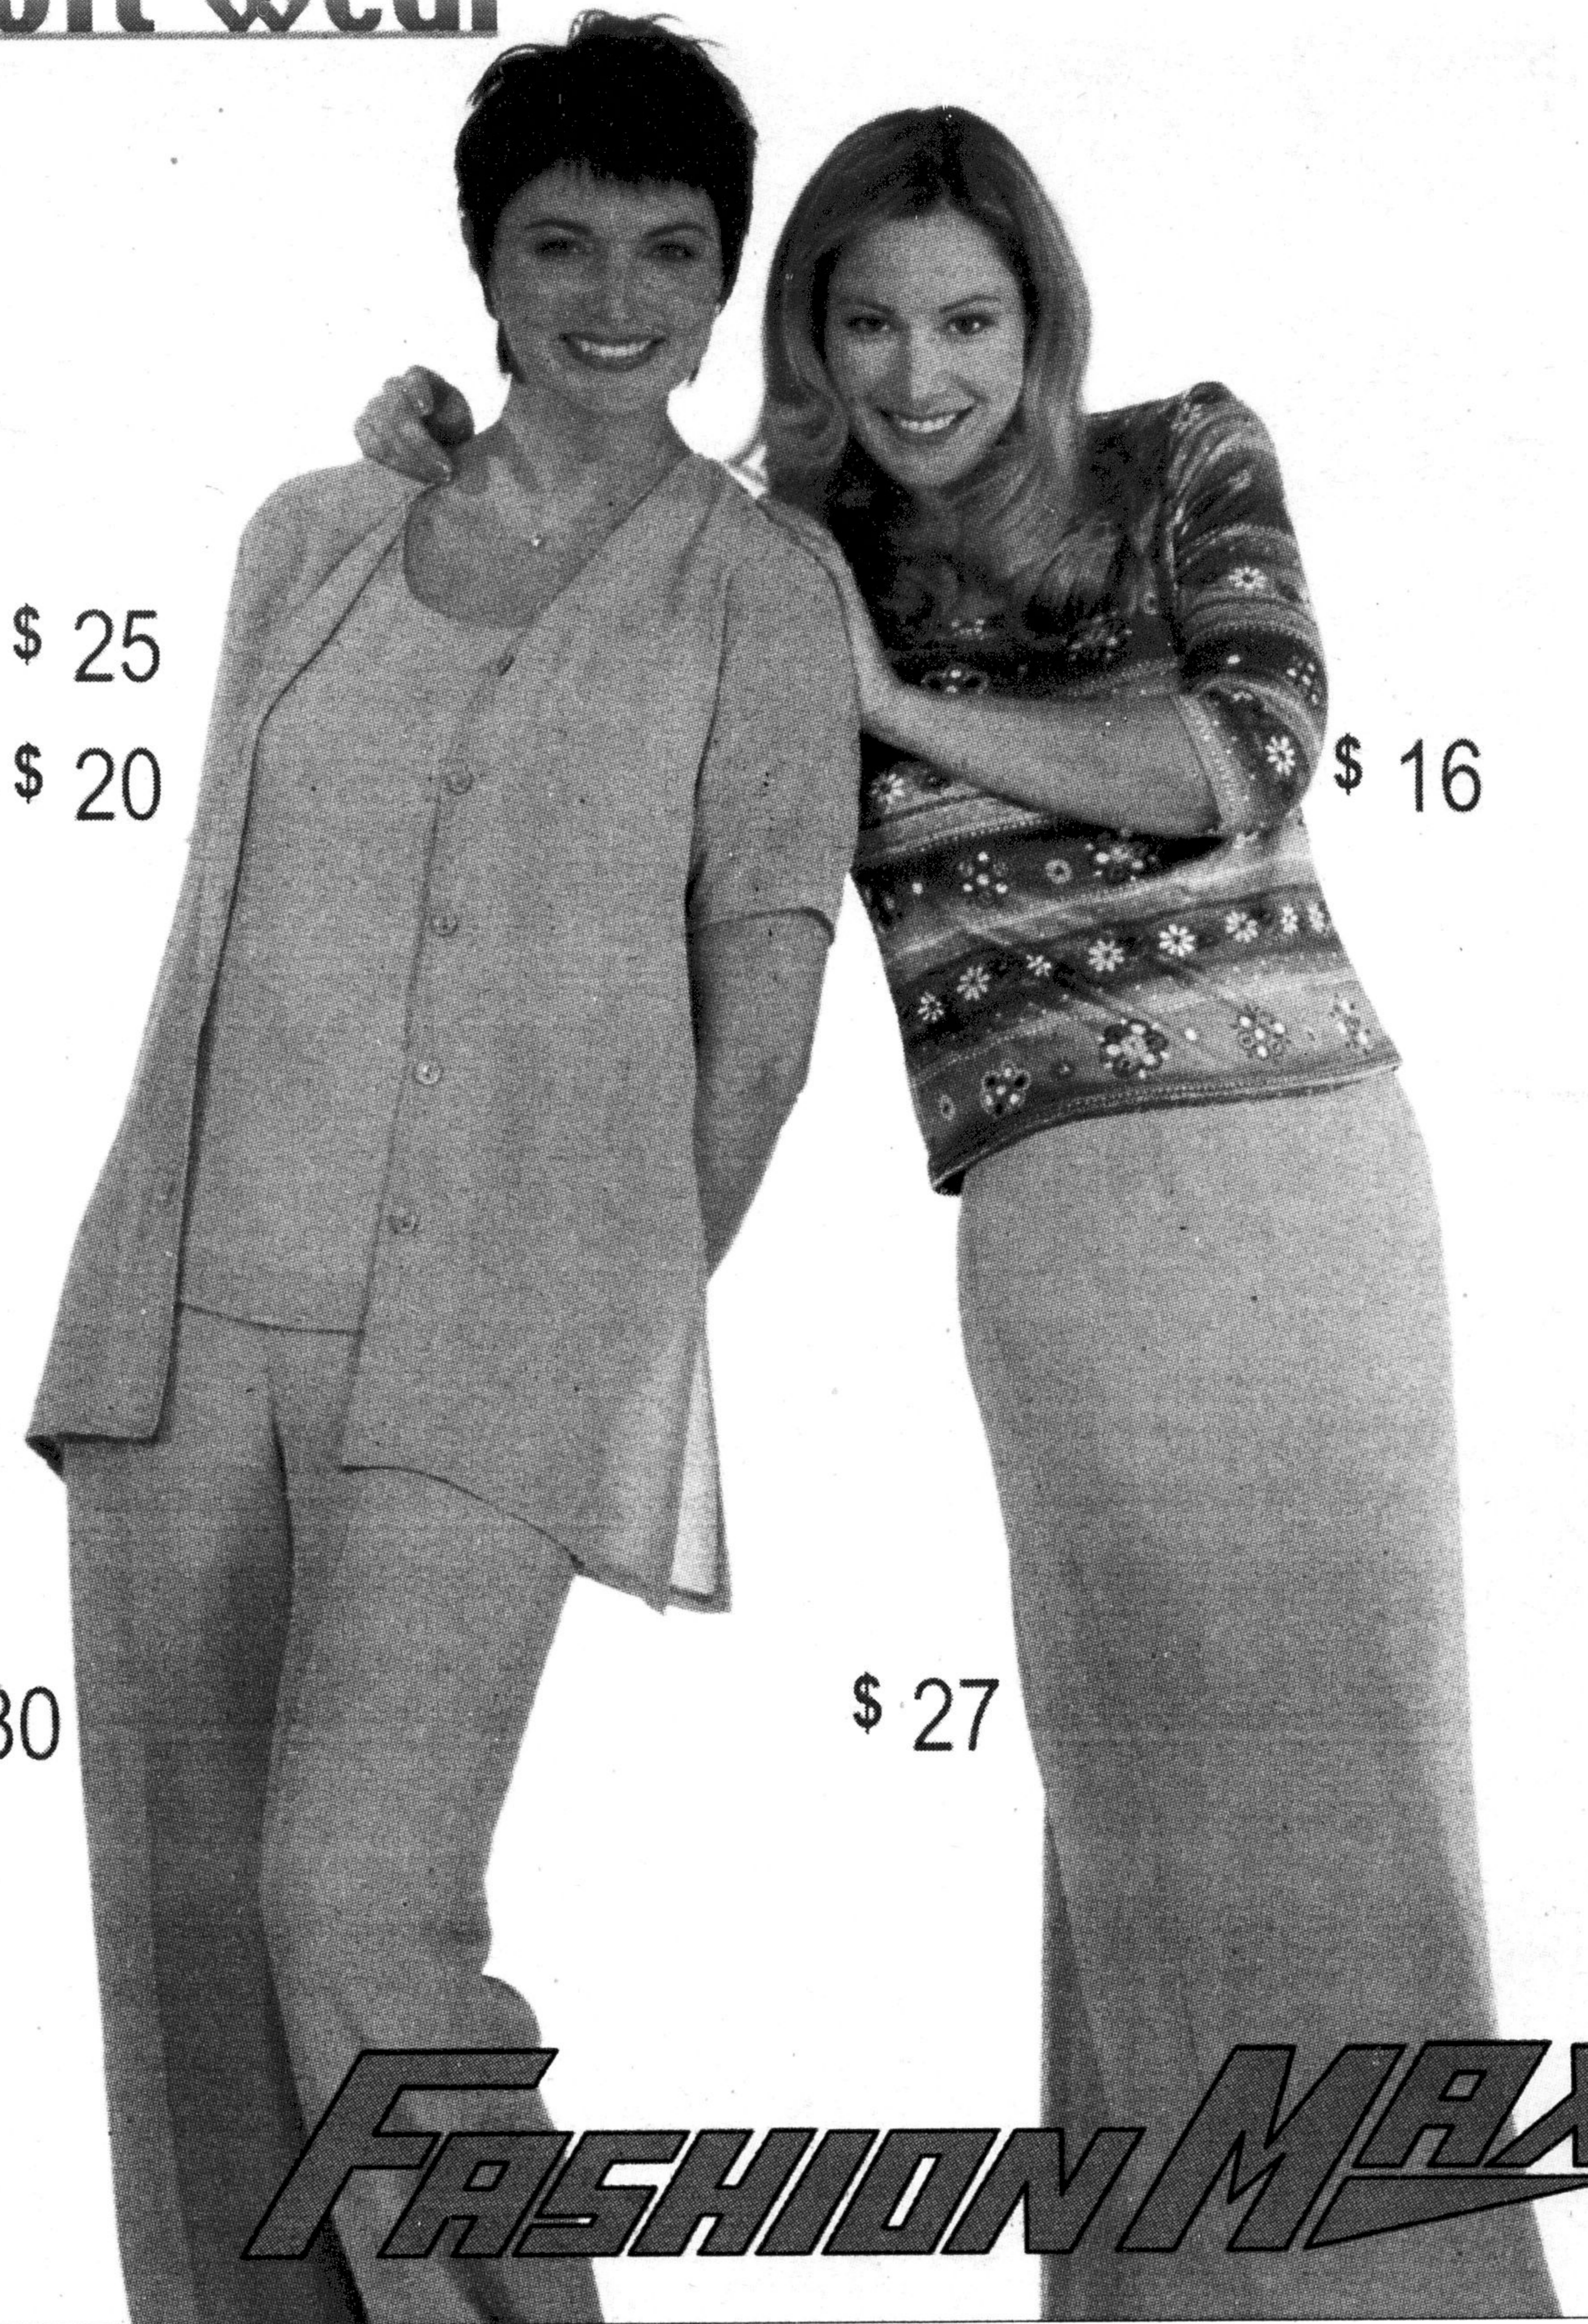

**IT'S
YOUR
MONEY
GET
THE
MOST
FOR
IT**

soft wear

FASHION MAX

**GRAND OPENING
MILTON MALL
TUESDAY MORNING 9:30 AM
905-875-2662**