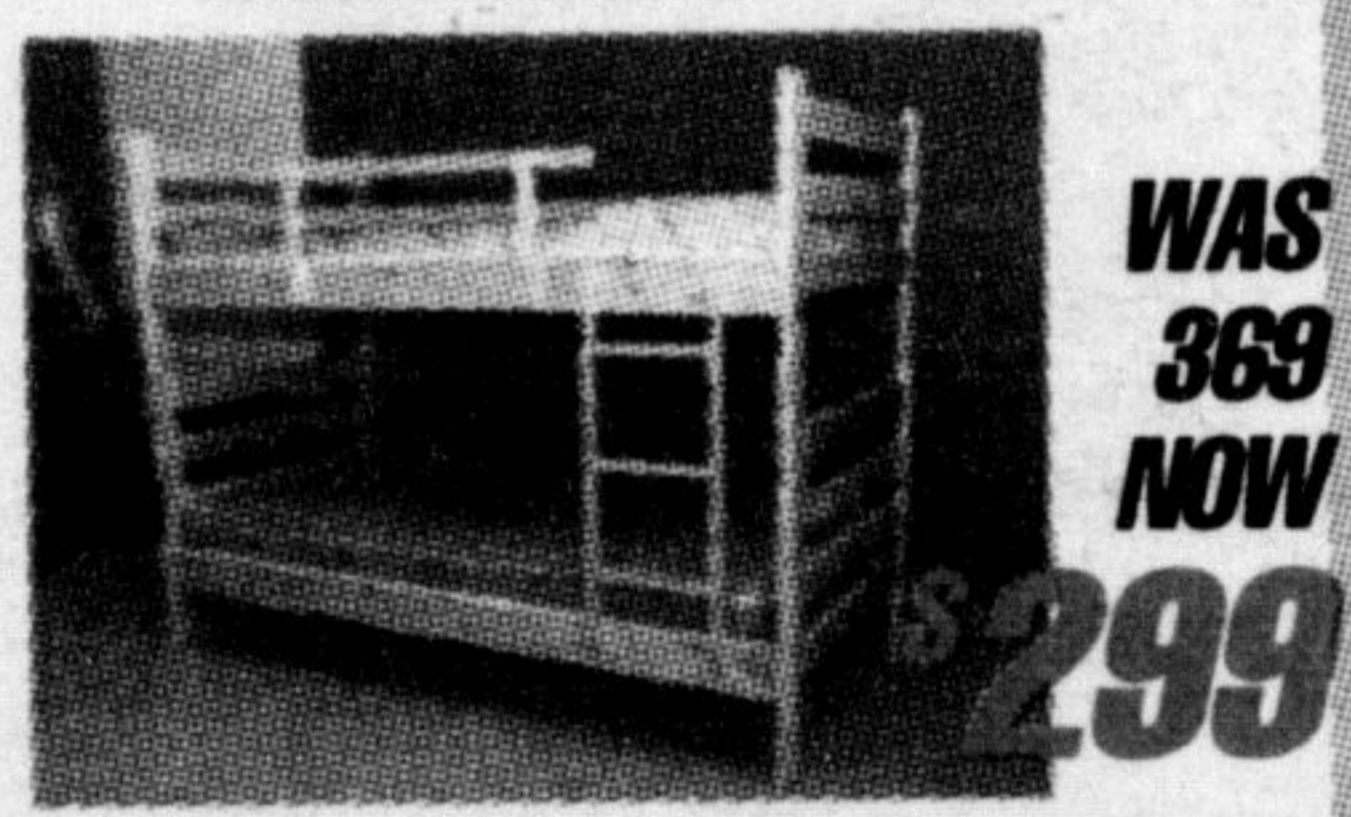

30 WARRANTY **INDIVIDUAL SUPPORT**
POCKET COIL S/E
\$369
Single Mattress
Set \$539
DOUBLE 459 SET 619
QUEEN 559 SET 719
KING 689 SET 1029

DAYBED SALE

Waterfall Daybed

WAS 169
NOW 119

BUNK BED SALE

Harvard Bunk