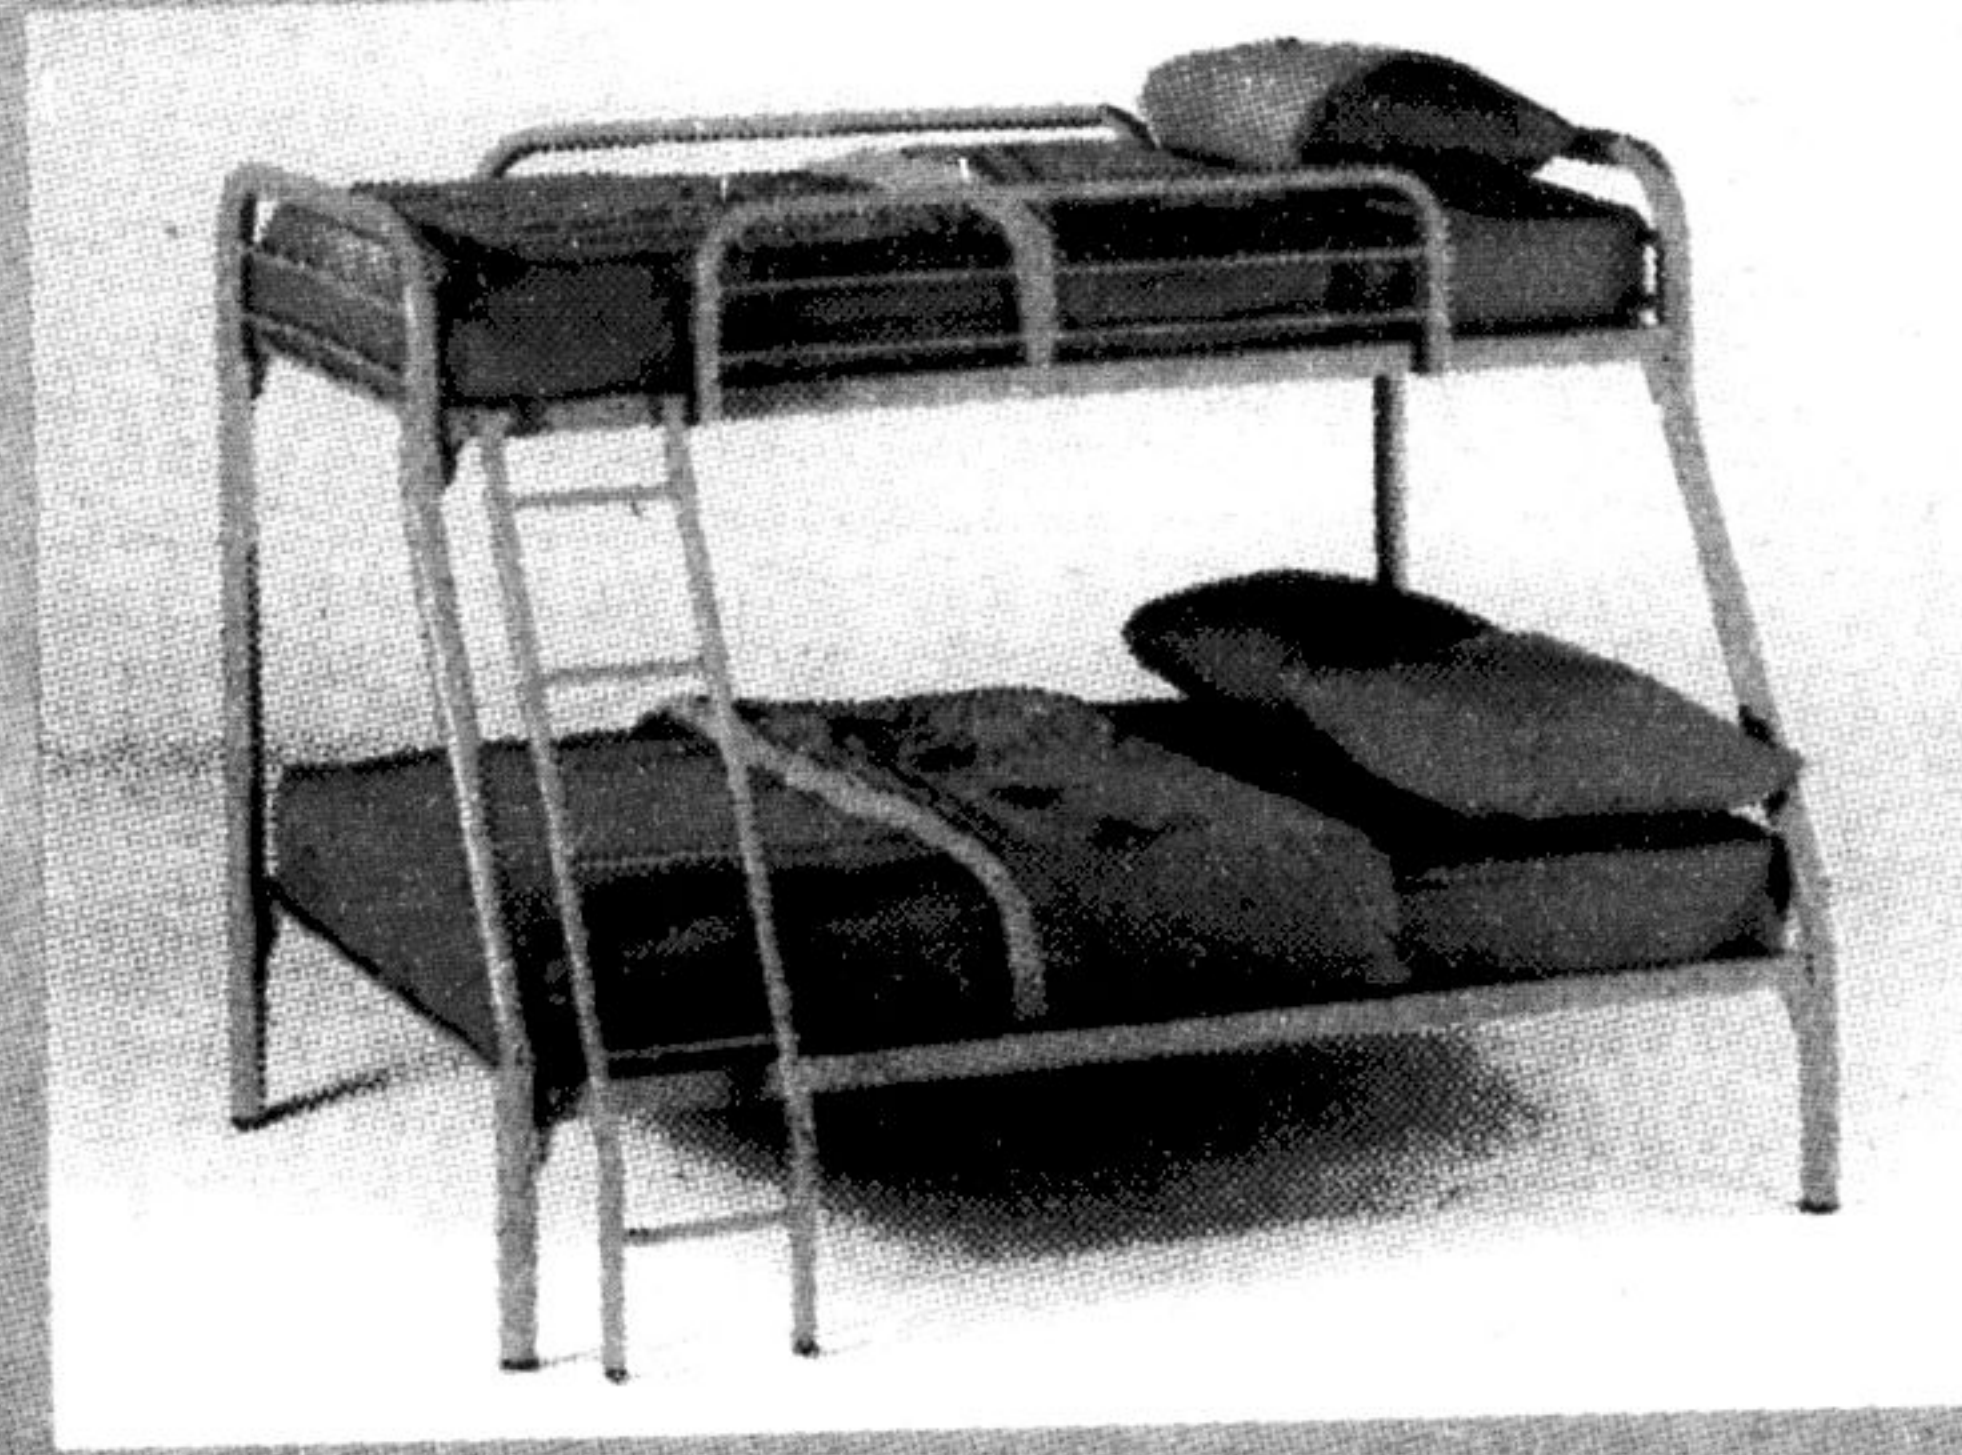

**GREAT FOR THE COTTAGE!
MANAGER'S SPECIAL**

Spacesaver Bunk Complete with mattresses
 WAS \$509
 NOW **\$399**

15 YEAR WTY **REGULAR SUPPORT**
COMFORT SLEEP
\$169
 Single Mattress
 Set \$299
 DOUBLE .209 Set .349
 QUEEN .259 Set .419
 KING ...449 Set 709

20 YEAR WTY **FIRM SUPPORT**
ORTHOPEDIC
\$199
 Single Mattress
 Set \$349
 DOUBLE .249 Set .409
 QUEEN ...299 Set .479
 KING489 Set 769

COUPON
FREE Any 5 Choices
 • Pillow Cases
 • Bed Frame
 • Mattress Protector
 • Bed Rails
 • Sheet Straps
 • Pillow
 • Pillow Protectors
 • Local Delivery
 • Set-Up
 • Disposal Of Old Set
 • Layaway
WITH ANY MATTRESS SET PURCHASED