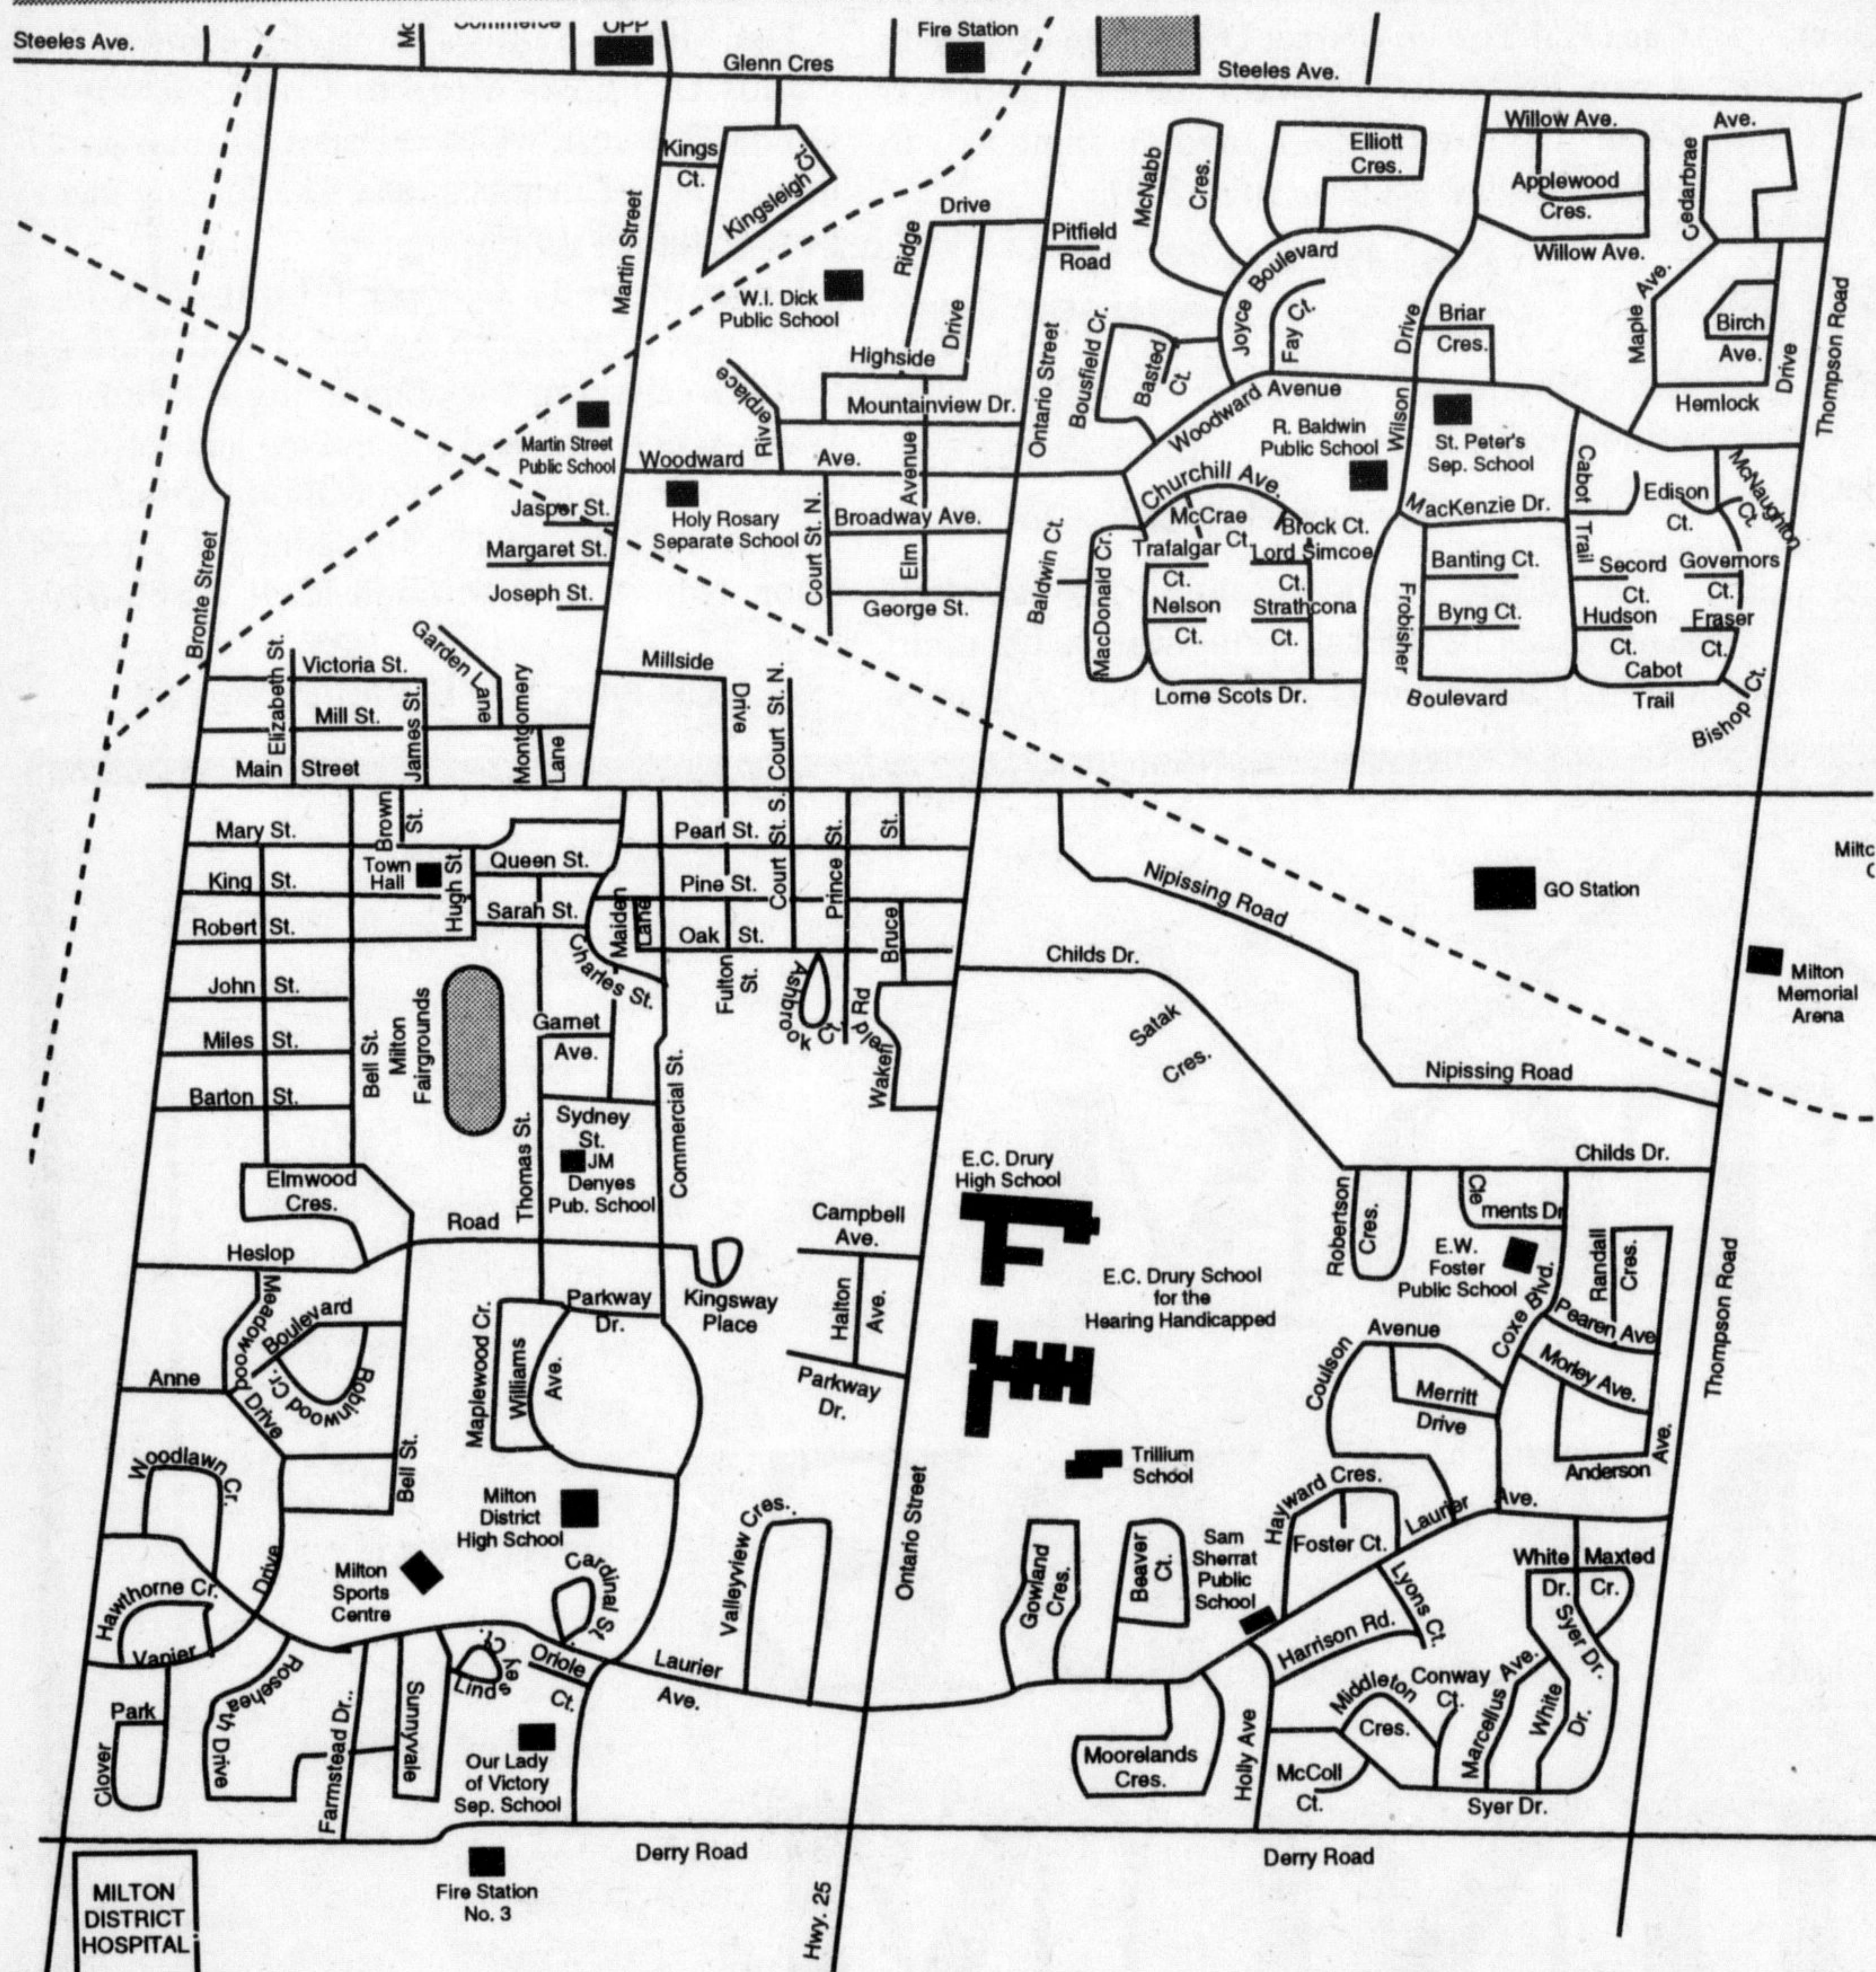

WEEKEND GARAGE SALES

GARAGE SALE
SATURDAY, MAY 15
8 A.M. - NOON
665 HARRISON ROAD
Some of This - Some of That
Lots to buy

MOVING SALE
MAY 14, 15 & 16TH
WE WILL BE HERE ALL DAY
316 WHEELIHAN WAY, CAMPBELLVILLE.
Lots of Furnishings, Mountain & Racing Bikes,
Clothing, Books. Tons of Stuff!!!

GARAGE SALE
SAT. MAY 15TH.
8 AM - NOON
360 MARTIN ST.
SOMETHING FOR EVERYONE.

MOVING/GARAGE SALE
SATURDAY, MAY 15
8 A.M. - 1 P.M.
235 BRONTE STREET SOUTH
UNIT 99

GARAGE SALE
SATURDAY, MAY 15
9803 FOURTH LINE
NORTH OF STEELES
RAIN or SHINE

GARAGE MOVING SALE
SAT. MAY 15 AT 7:30 A.M.
125 PARKVIEW (Corner of Wheelihan)
CAMPBELLVILLE
Diningroom set, glass top, 6 chairs, freezer,
fridge, lawn tractor with equipment, etc.
VOLVO Station Wagon 850 GTI, 1996,
132,000 km.

GARAGE SALE
SUNDAY, MAY 16TH.
8 AM - 4 PM
7368 APPLEBY LINE
BETWEEN DERRY & 14TH SIDEROAD
UNIVERSAL WEIGHT SET, FURNITURE
HOUSEHOLD ITEMS, ODDS & ENDS!!!

MULTI FAMILY GARAGE SALE
SATURDAY, MAY 15
9 A.M. - ?
5062 FIRST LINE, MILTON
(6 kms. south of hospital)
Something for Everyone including like new
Honda Rototiller
No Early Birds

GARAGE SALE
SATURDAY, MAY 15
8 A.M. - 11 A.M.
632 ROSEHEATH DRIVE

NEIGHBOURHOOD GARAGE SALE
SATURDAY, MAY 15TH.
8 AM - NOON
KINGSLEIGH COURT

GIANT GARAGE SALE
SATURDAY, MAY 15
4251 HENDERSON ROAD
(Corner Hwy. 25 & Henderson)
New brass & copper items, crafts, knick
knacks, ceramics, white elephants etc.
PROCEEDS TO CHARITY

ORIOLE COURT NEIGHBOURHOOD GARAGE SALE
SATURDAY, MAY 15
9 A.M. - 1 P.M.

GARAGE SALE
SATURDAY, MAY 15
7 A.M.
811 CABOT TRAIL
Something for Everyone

PERENNIAL PLANT SALE
SATURDAY, MAY 15
9 A.M. - NOON or while they last
8649 APPLEBY LINE (APPLEBY & 401)
Seedlings & Divisions - some annuals
& biennials
Great Prices!

HUGE GARAGE SALE
SAT. MAY 15TH.
9 AM - 2 PM
11289 5TH LINE NASSA. BETWEEN 15 &
20 SIDEROAD.
Quality kids clothes, toys, infant car seat,
change table & much more.
NO EARLY BIRDS PLEASE!!

YARD SALE
SATURDAY, MAY 15
8:30 A.M. - 12:30 P.M.
235 QUEEN STREET
Hobbies, Household, Collectables

MILTON DISTRICT HIGH SCHOOL IS HAVING A GARAGE SALE!!
SAT. MAY 15TH.
8 AM - 1 PM
396 WILLIAMS AVE.
WE HAVE SOMETHING FOR EVERYONE!!
WE WILL ALSO BE HAVING A BBQ.
STOP IN FOR LUNCH!!

GARAGE SALE
SATURDAY & SUNDAY
MAY 15 & MAY 16
8 A.M. - 5 P.M.
6499 TRAFALGAR RD.
(Front House - between Derry & Britannia)
WEATHER PERMITTING
Something for Everyone

GARAGE SALE
SATURDAY, MAY 15
8 A.M. - NOON
215 LINDSAY COURT
Portable bar, Canon BJ Printer, TV, desk, golf
clubs, etc.

Believe it or not ...
Spring is here!
And that can only mean
one thing ...
Garage Sale
Time!
Advertise yours early
this year in
The Canadian Champion

MULTI FAMILY GARAGE & CRAFT SALE
SATURDAY, MAY 15
8 A.M. - 12 NOON
584,641,653,664,675
ELLIOTT CRESCENT
Toys/Computer supplies/bicycles/household
items/many different crafts
Come out and have fun!