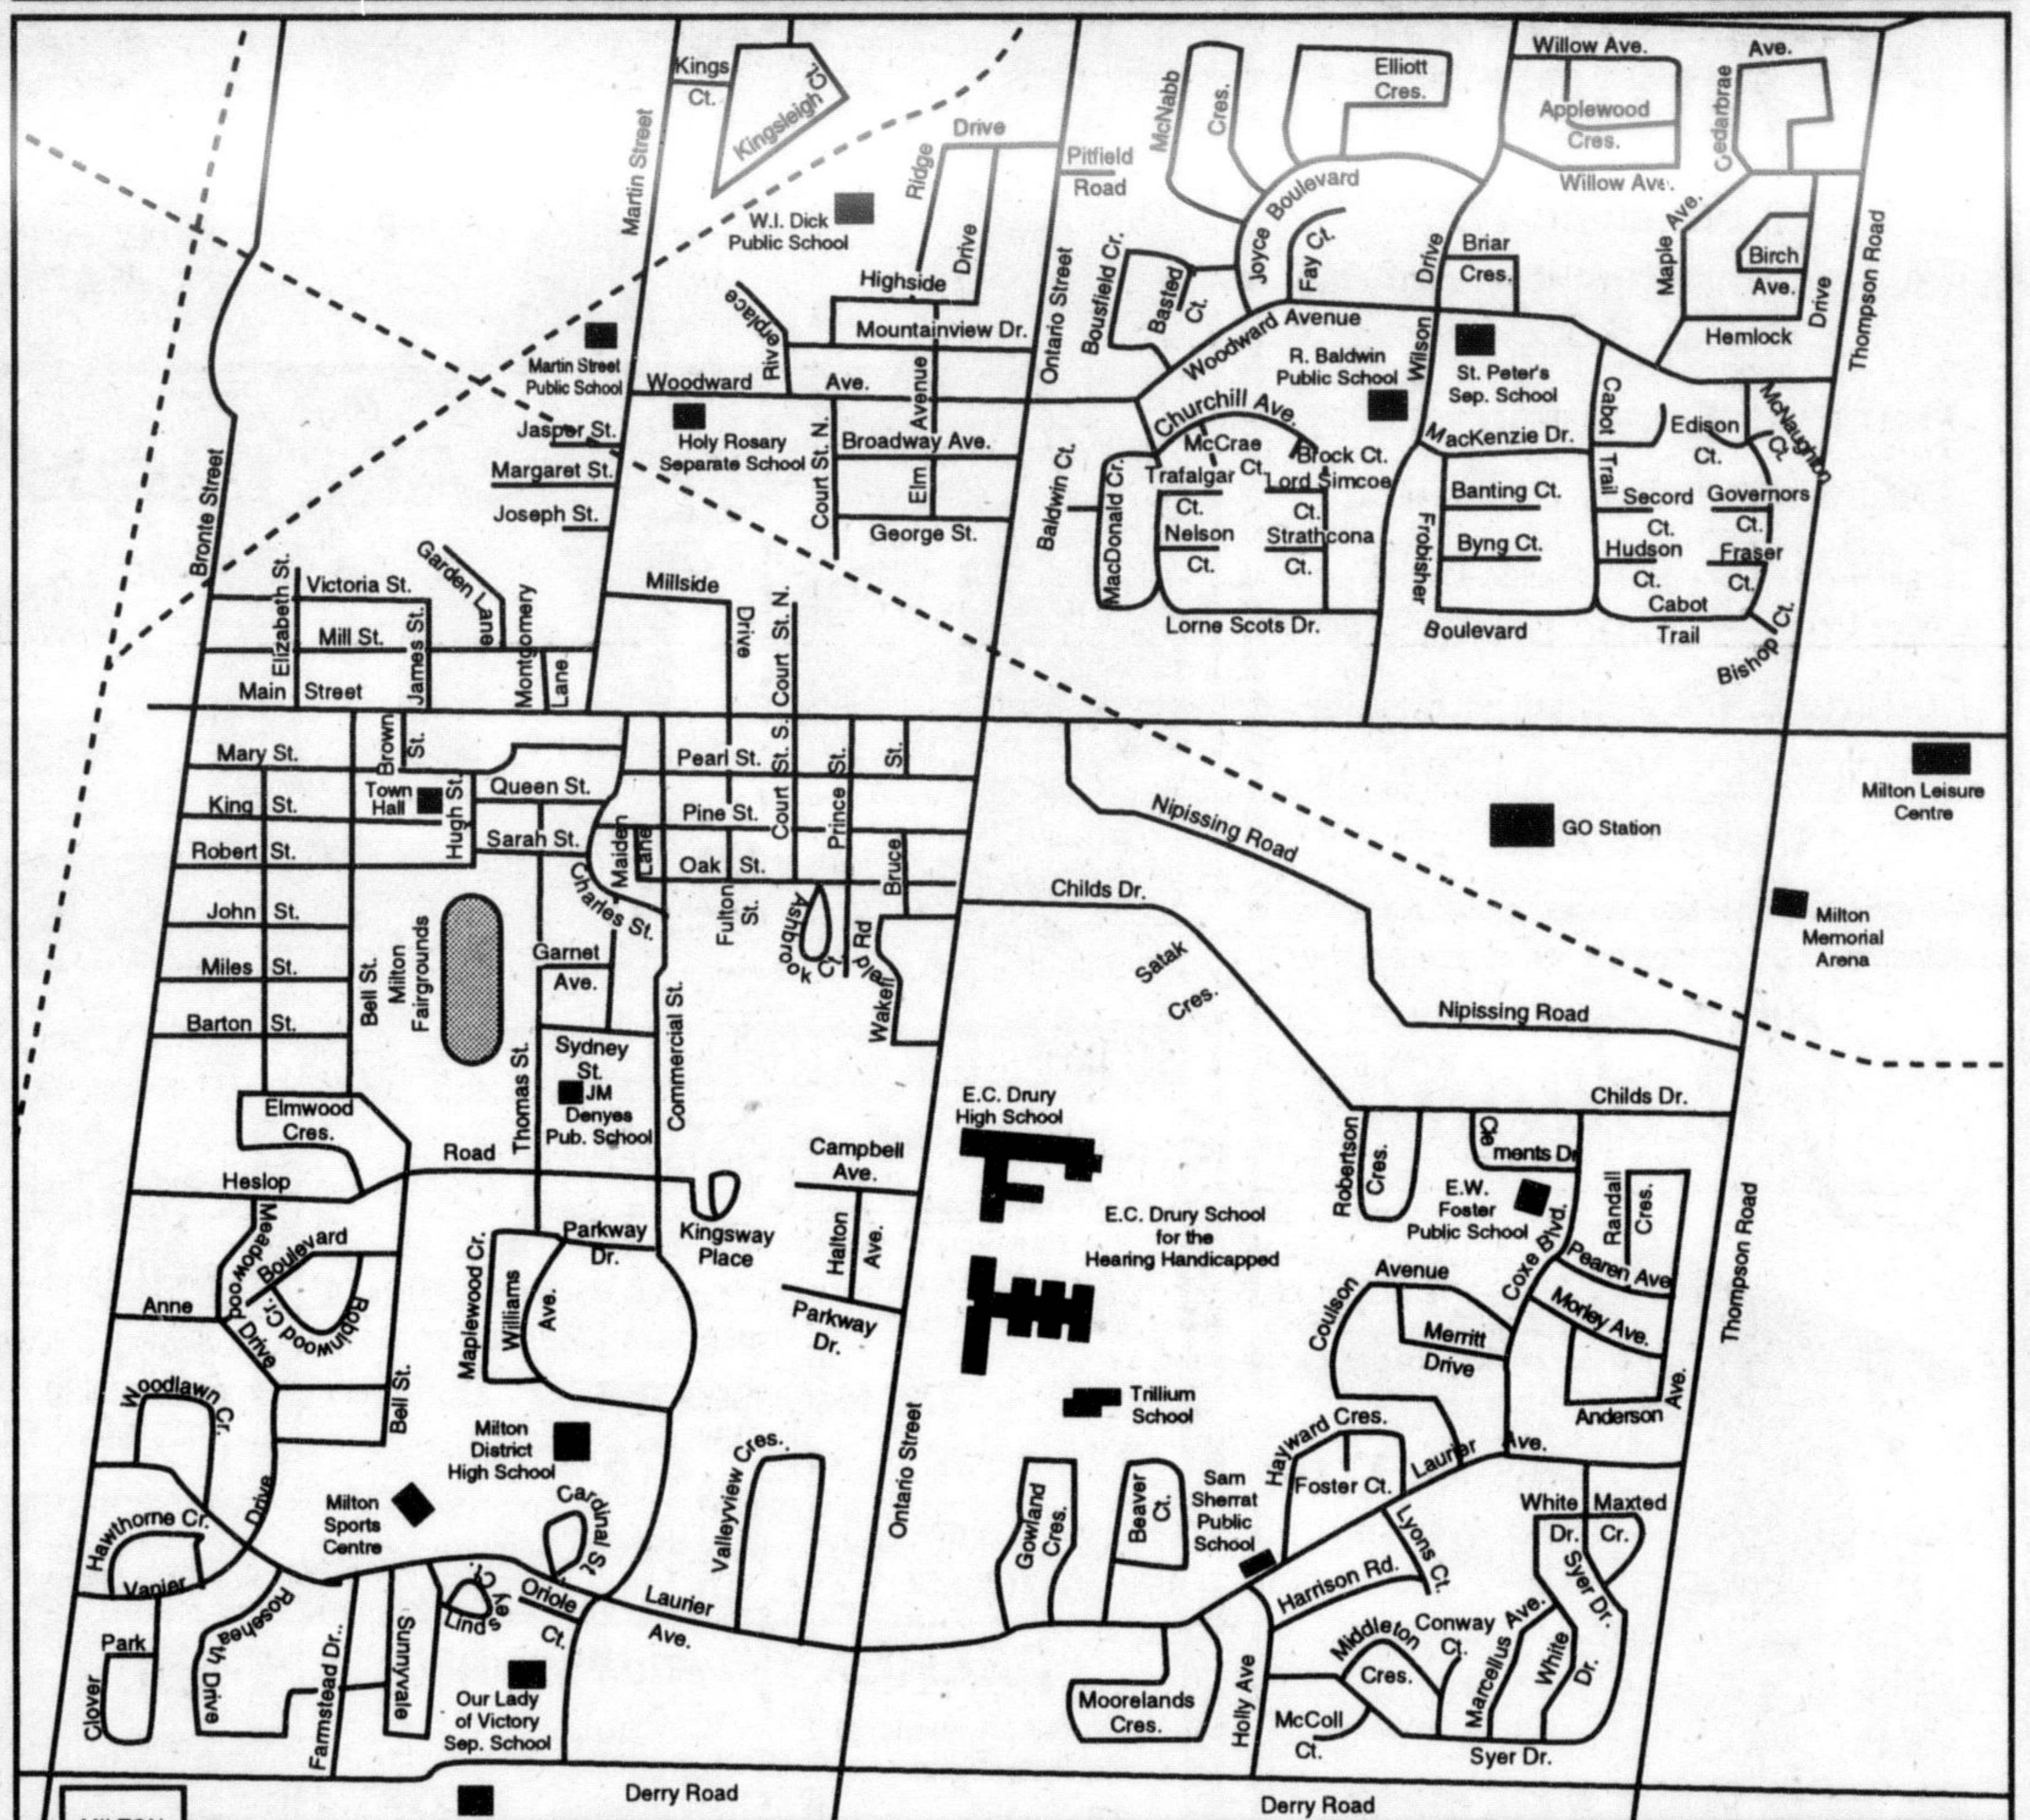

GARAGE SALE!

Advertise your garage sale in Tuesday's Champion and we will repeat your ad in Friday's Champion

FREE

GARAGE SALES!

MY GARAGE SALE ROUTE

- | | | |
|---|---|--|
| <p>GARAGE SALE
SATURDAY, MAY 1
8 A.M. - 1 P.M.
901 MORLEY AVENUE</p> | <p>GARAGE SALE
SATURDAY, MAY 1
8 A.M. - 2 P.M.
661 CHILDS DRIVE
UNITS 6, 58 & 67
Wide Variety of Items</p> | <p>GARAGE SALE
SATURDAY, MAY 8
8 A.M. - 12 NOON
ST. PETERS SCHOOL, 700 WOODWARD
Call Margaret 876-1942 to reserve
Parking Spot \$10 or Inside Table \$5.</p> |
| <p>GARAGE SALE
SATURDAY, MAY 1
8 A.M. - 12 NOON
563 HAYWARD CRESCENT
Hockey net, games, household items & lots more</p> | <p>GARAGE SALE
SATURDAY, MAY 1
8 A.M. - 2 P.M.
126 ROBINWOOD CRESCENT
Rain or Shine</p> | <p>GARAGE SALE
SATURDAY, MAY 1
8 A.M. - 1 P.M.
(No Early Birds)
741 WOODWARD AVE.
UNIT 2</p> |
| <p>GARAGE SALE
SATURDAY, MAY 1
9 A.M. - 3 P.M.
6680 GUELPH LINE
S. OF DERRY ROAD
Sofa, oak kitchen table & chairs, Queen mattress set, crafts, household items, bikes, over 50 pcs. of Hockey equipment.</p> | <p>GARAGE SALE
SATURDAY, MAY 1
8 A.M. - NOON
111 LORNE SCOTS DRIVE</p> | <p>LARGE GARAGE SALE
SATURDAY, MAY 1, 9 A.M. - 3 P.M.
SUNDAY, MAY 2, 9 A.M. - 1 P.M.
11151 FIRST LINE, NASSAGAWEYA
Village of Moffat
Antiques, furniture, household items - old & new</p> |
| <p>GARAGE SALE
SATURDAY, MAY 1
7 A.M. - 1 P.M.
877 WILLOW AVENUE
Toys, puzzles, playpens, bikes & misc. items</p> | <p>GARAGE SALE
SATURDAY, MAY 1
8 A.M. - NOON
662 SUNNYVALE CRESCENT
Western saddle, sport's equipment, students desk - something for everyone</p> | <p>YARD SALE
SATURDAY, MAY 1
SUNDAY, MAY 2
8 A.M. - ?
4189 - 15TH SIDE ROAD
N. Hwy. 25 to 15th Side Road - turn left.</p> |
| <p>GARAGE SALE
SATURDAY, MAY 1
7 A.M. - 2 P.M.
203 ELMWOOD CRESCENT
Baby items, household, crafts & misc. items. Airtight woodstove & accessories.</p> | <p>GARAGE SALE
SATURDAY, MAY 1
8 O'CLOCK - 10:30 A.M.
523 MOORELANDS CRESCENT
THE PERFECT FATHER'S DAY GIFT
Dozens of new GOLF SHIRTS - Fairway Blues Izod Club Sun Ice Ash City and more.
Also stove, fridge, bunk beds and more.</p> | <p>MULTI-FAMILY GARAGE SALE
SATURDAY, MAY 1
8 A.M. TO ?
824 CEDARBRAE AVE.
Nearly new stuffed animals, toys, clothes, movies, C.D's and more</p> |
| <p>GARAGE SALE
SATURDAY, MAY 1
7:30 A.M. - 11:30 A.M.
117 ANNE BLVD.
Large assortment boys & girls clothing up to size 8 & footwear, boys, household.</p> | <p>GARAGE SALE
SATURDAY, MAY 1
9 A.M. - 2 P.M.
594 JOYCE BLVD.</p> | <p>MULTI-FAMILY GARAGE SALE
SATURDAY, MAY 1
8 A.M. - 12 NOON
896 HEMLOCK DRIVE
Baby crib, stroller, swing set, etc. & lots more</p> |
| <p>GARAGE SALE
SATURDAY, MAY 1
8 A.M. - 1 P.M.
Rain Date: Sun. May 2 - 8 a.m. - 1 p.m.
274 RANDALL CRESCENT
Moving after 16 years
Treasures for all</p> | <p>GARAGE SALE
SATURDAY, MAY 1
10 A.M. - 3 P.M.
8597 GUELPH LINE
JUST SOUTH OF CAMPBELLVILLE
Professional Landscapers on hand for consultation. Proceeds to Milton Springers Gym Club.</p> | |