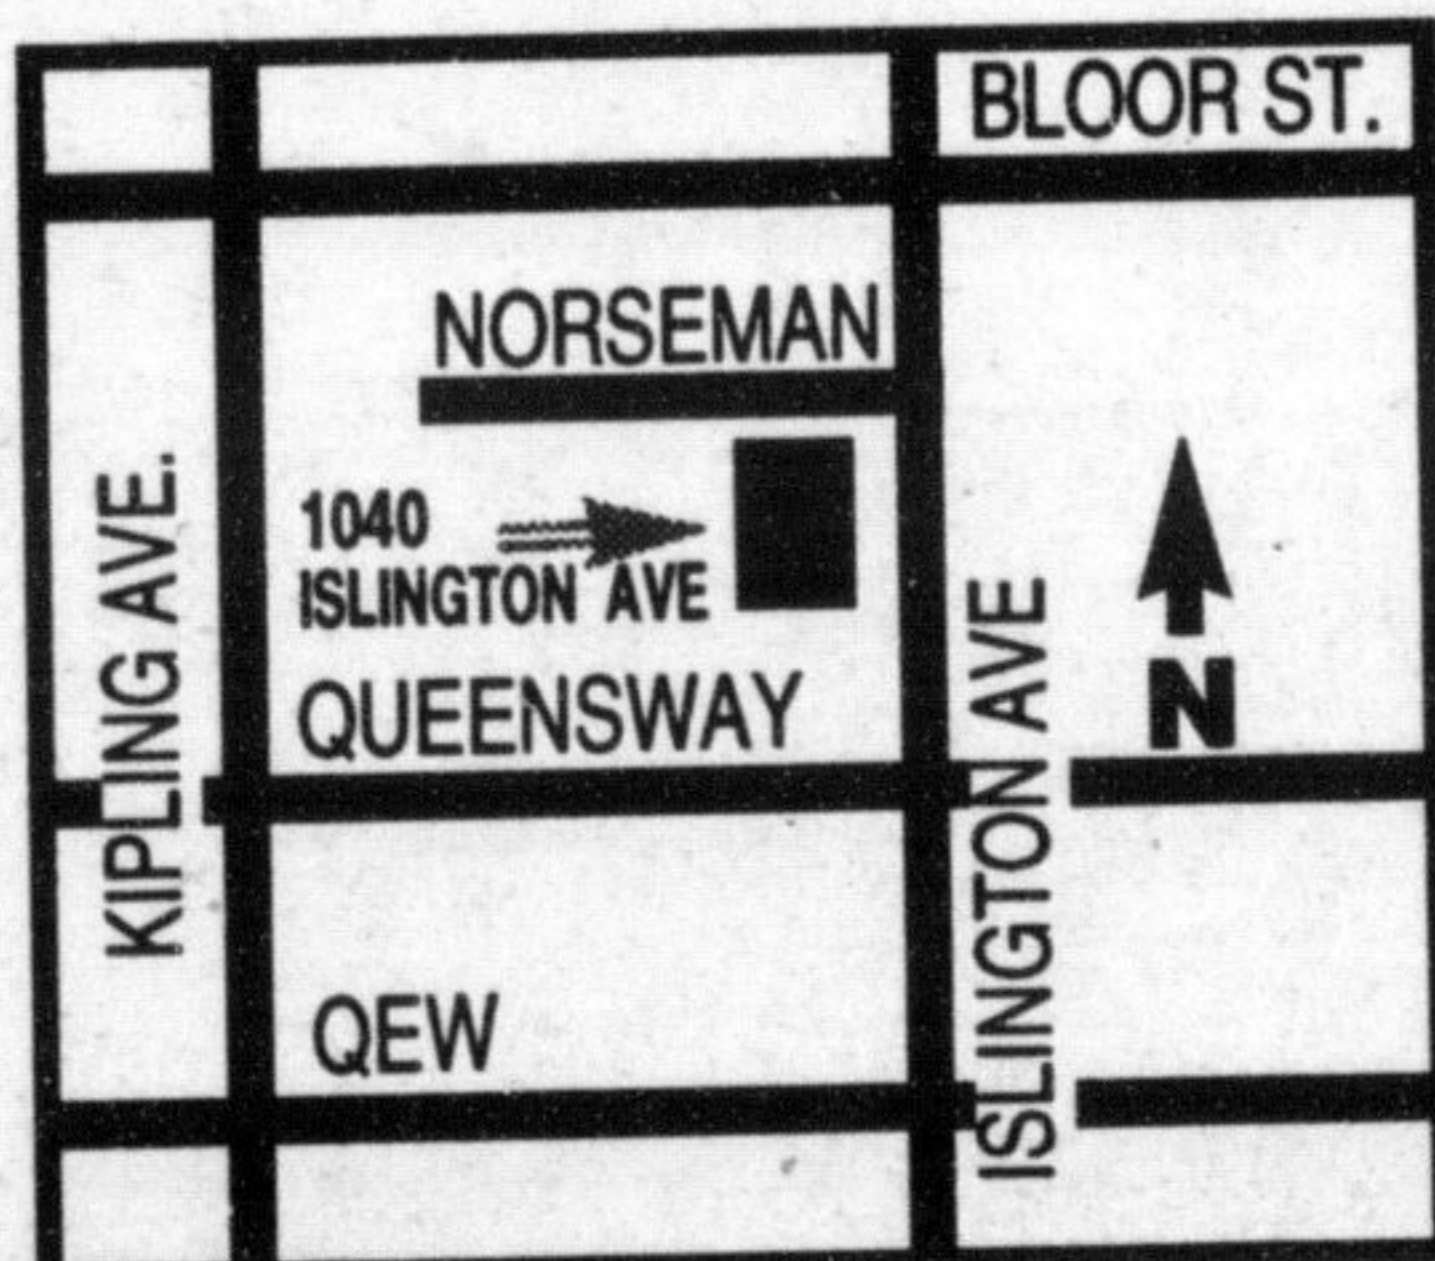

SAVE UP TO **75%** OFF RETAIL

ALSO, OTHER
BRAND NAME PRODUCTS
AT HUGE SAVINGS!

NEW LOCATION
1040 ISLINGTON AVE.
ETOBICOKE
NORTH OF QUEENSWAY,
ENTER OFF NORSEMAN
(Rear of Premier Fitness Building)

HOURS:
SATURDAY & SUNDAY 9:00AM - 5:00PM
MONDAY TO FRIDAY DAILY 10:00 AM 8:30 PM