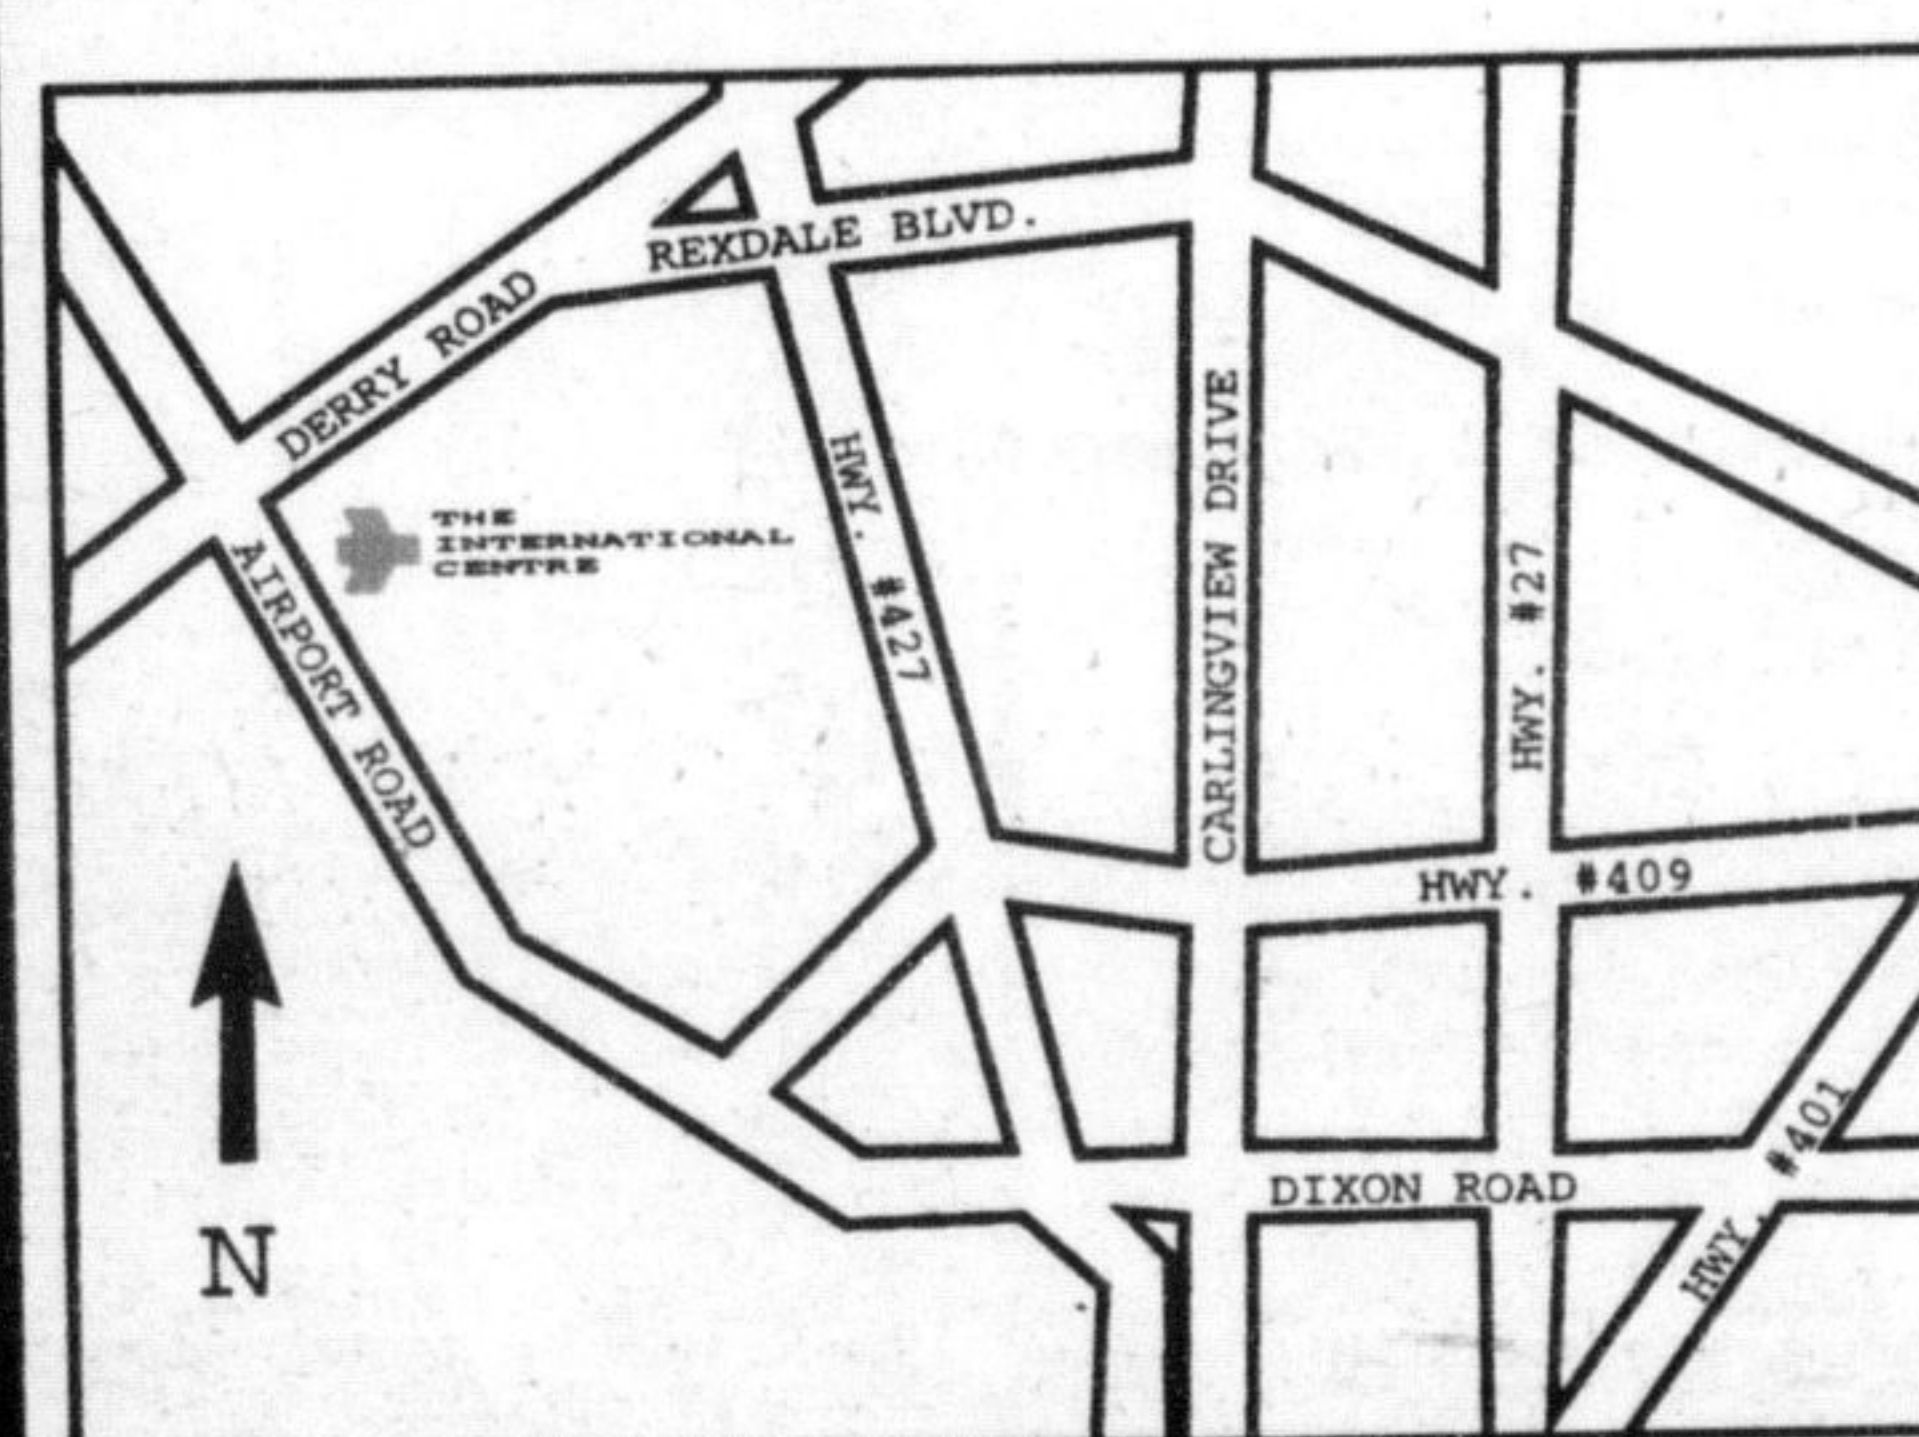

VISA CASH FREE ADMISSION

WHERE:

**International Centre
6900 Airport Rd.
Mississauga**

WHEN:

Wed., Dec. 2nd - Sun., Dec. 6th
Wed., Thurs., Fri. 11:00 a.m. - 8:00 p.m.
Sat. 10:00 a.m. - 5:00 p.m.
Sun. 12:00 noon - 5:00 p.m.