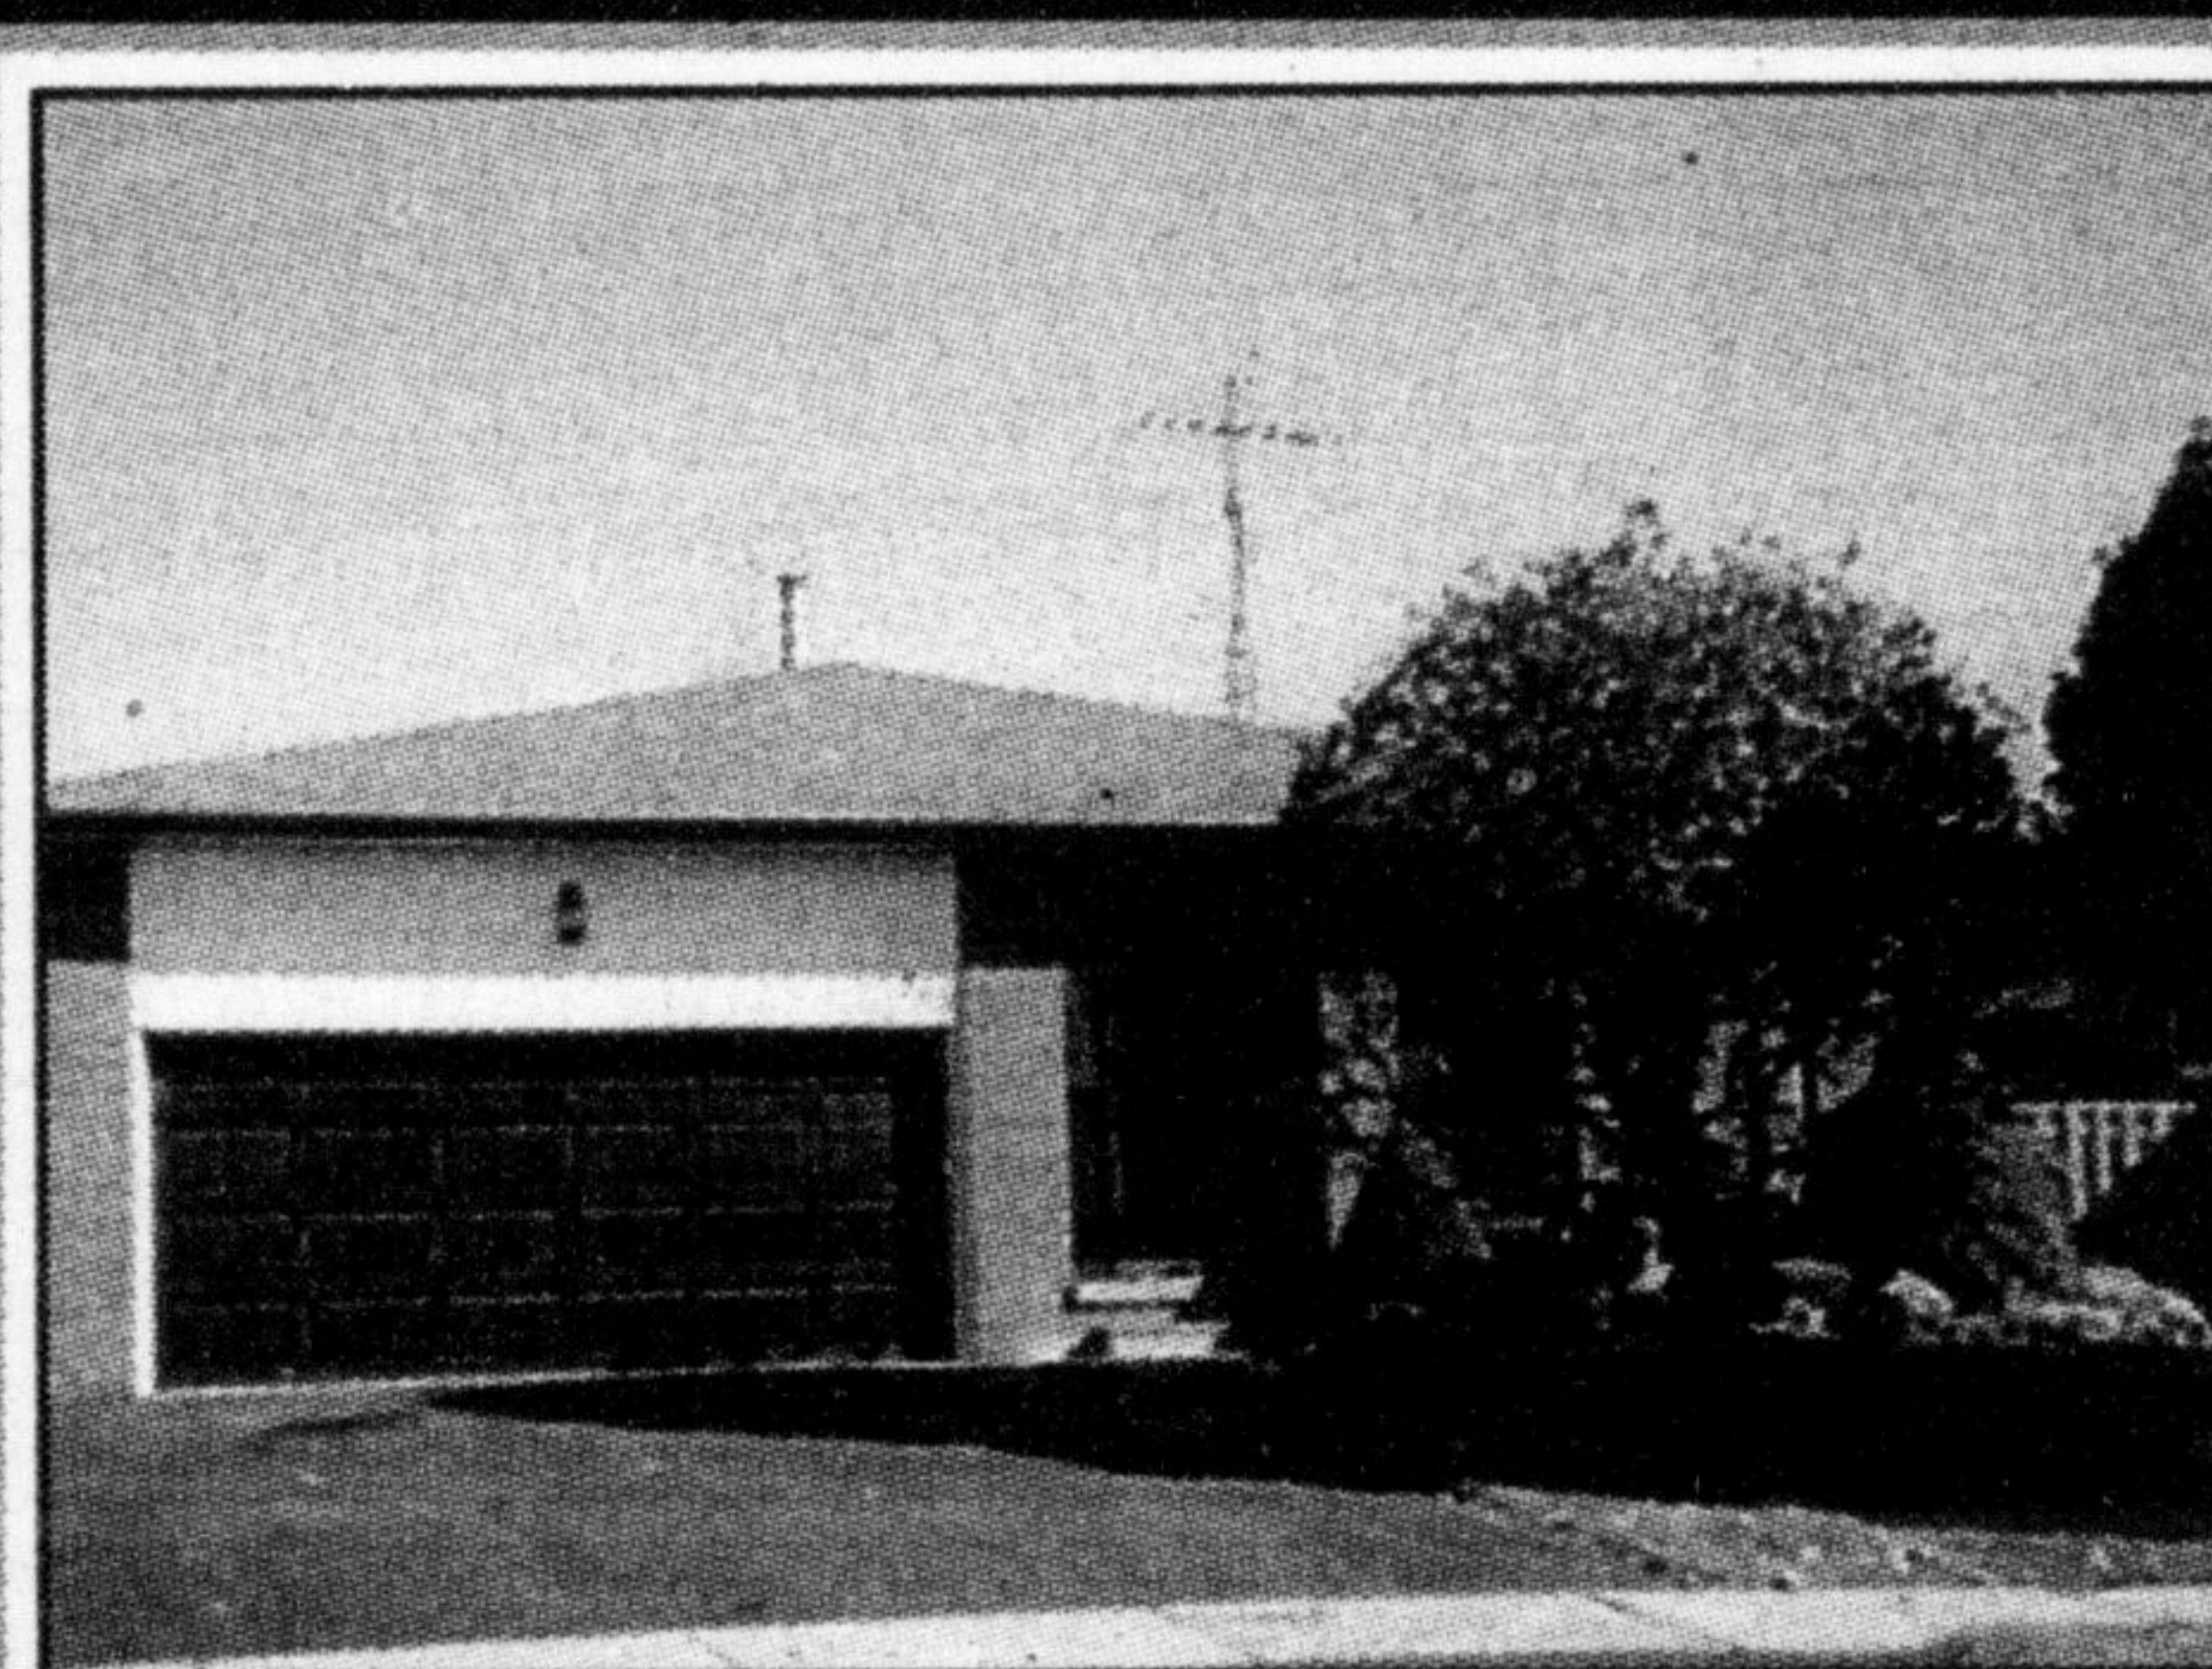

ROYAL LEPAGE REAL ESTATE SERVICES LTD.
CAROLE BUDWORTH, Sales Rep. 878-8101

\$449,900

ROYAL LEPAGE

COUNTRY PARADISE. Only minutes from Hwy. 401, lies this luxurious custom built executive home on 1.63 acres. Features gorgeous oak strip flooring, bleached oak gourmet kitchen, 2 fireplaces, 2 jacuzzis, 4 bedrooms, 3 car garage. Shows a 10+.

RE/MAX BLUE SPRINGS REALTY (HALTON) CORP.
RON FURIK, Sales Rep., 878-7777

\$174,900

Watson
I.S. Watson Real Estate Services Ltd. Realtor

CHARMING IN-TOWN 3-BEDROOM BUNGALOW. on a 50 ft. x 132 ft. lot. Newer roof shingles, gleaming hardwood floors, wood burning fireplace in living room, finished basement. Super family home, won't last long.

I.S. WATSON REAL ESTATE SERVICES LTD. REALTOR
IAN WATSON, Broker Owner 905-330-9834

\$289,900

ROYAL LEPAGE

INVITING & SPACIOUS foyer welcomes you and your guests to this large executive backsplit. Huge kitchen, fireplace and hardwood floors throughout make for delightful entertaining. Well built and maintained: windows replace w/thermopane, reshingled roof and replaced furnace. All this on an extra large lot on a desirable crescent.

ROYAL LEPAGE REAL ESTATE SERVICES LTD.
VIRGINIA BRAZEAU, Sales Rep. 878-8101

\$243,500

ROYAL LEPAGE

ON LOVELY LYDIA AVE! Extra large lot on sought-after street in mature Milton. Structural charm and tasteful decor. Centre hall plan, hardwood floors on 2nd level. Living room w/gas fireplace & French doors opening to deck, gardens, cedar-fenced beautiful backyard. 2-car garage. \$243,500. Just move in & enjoy!