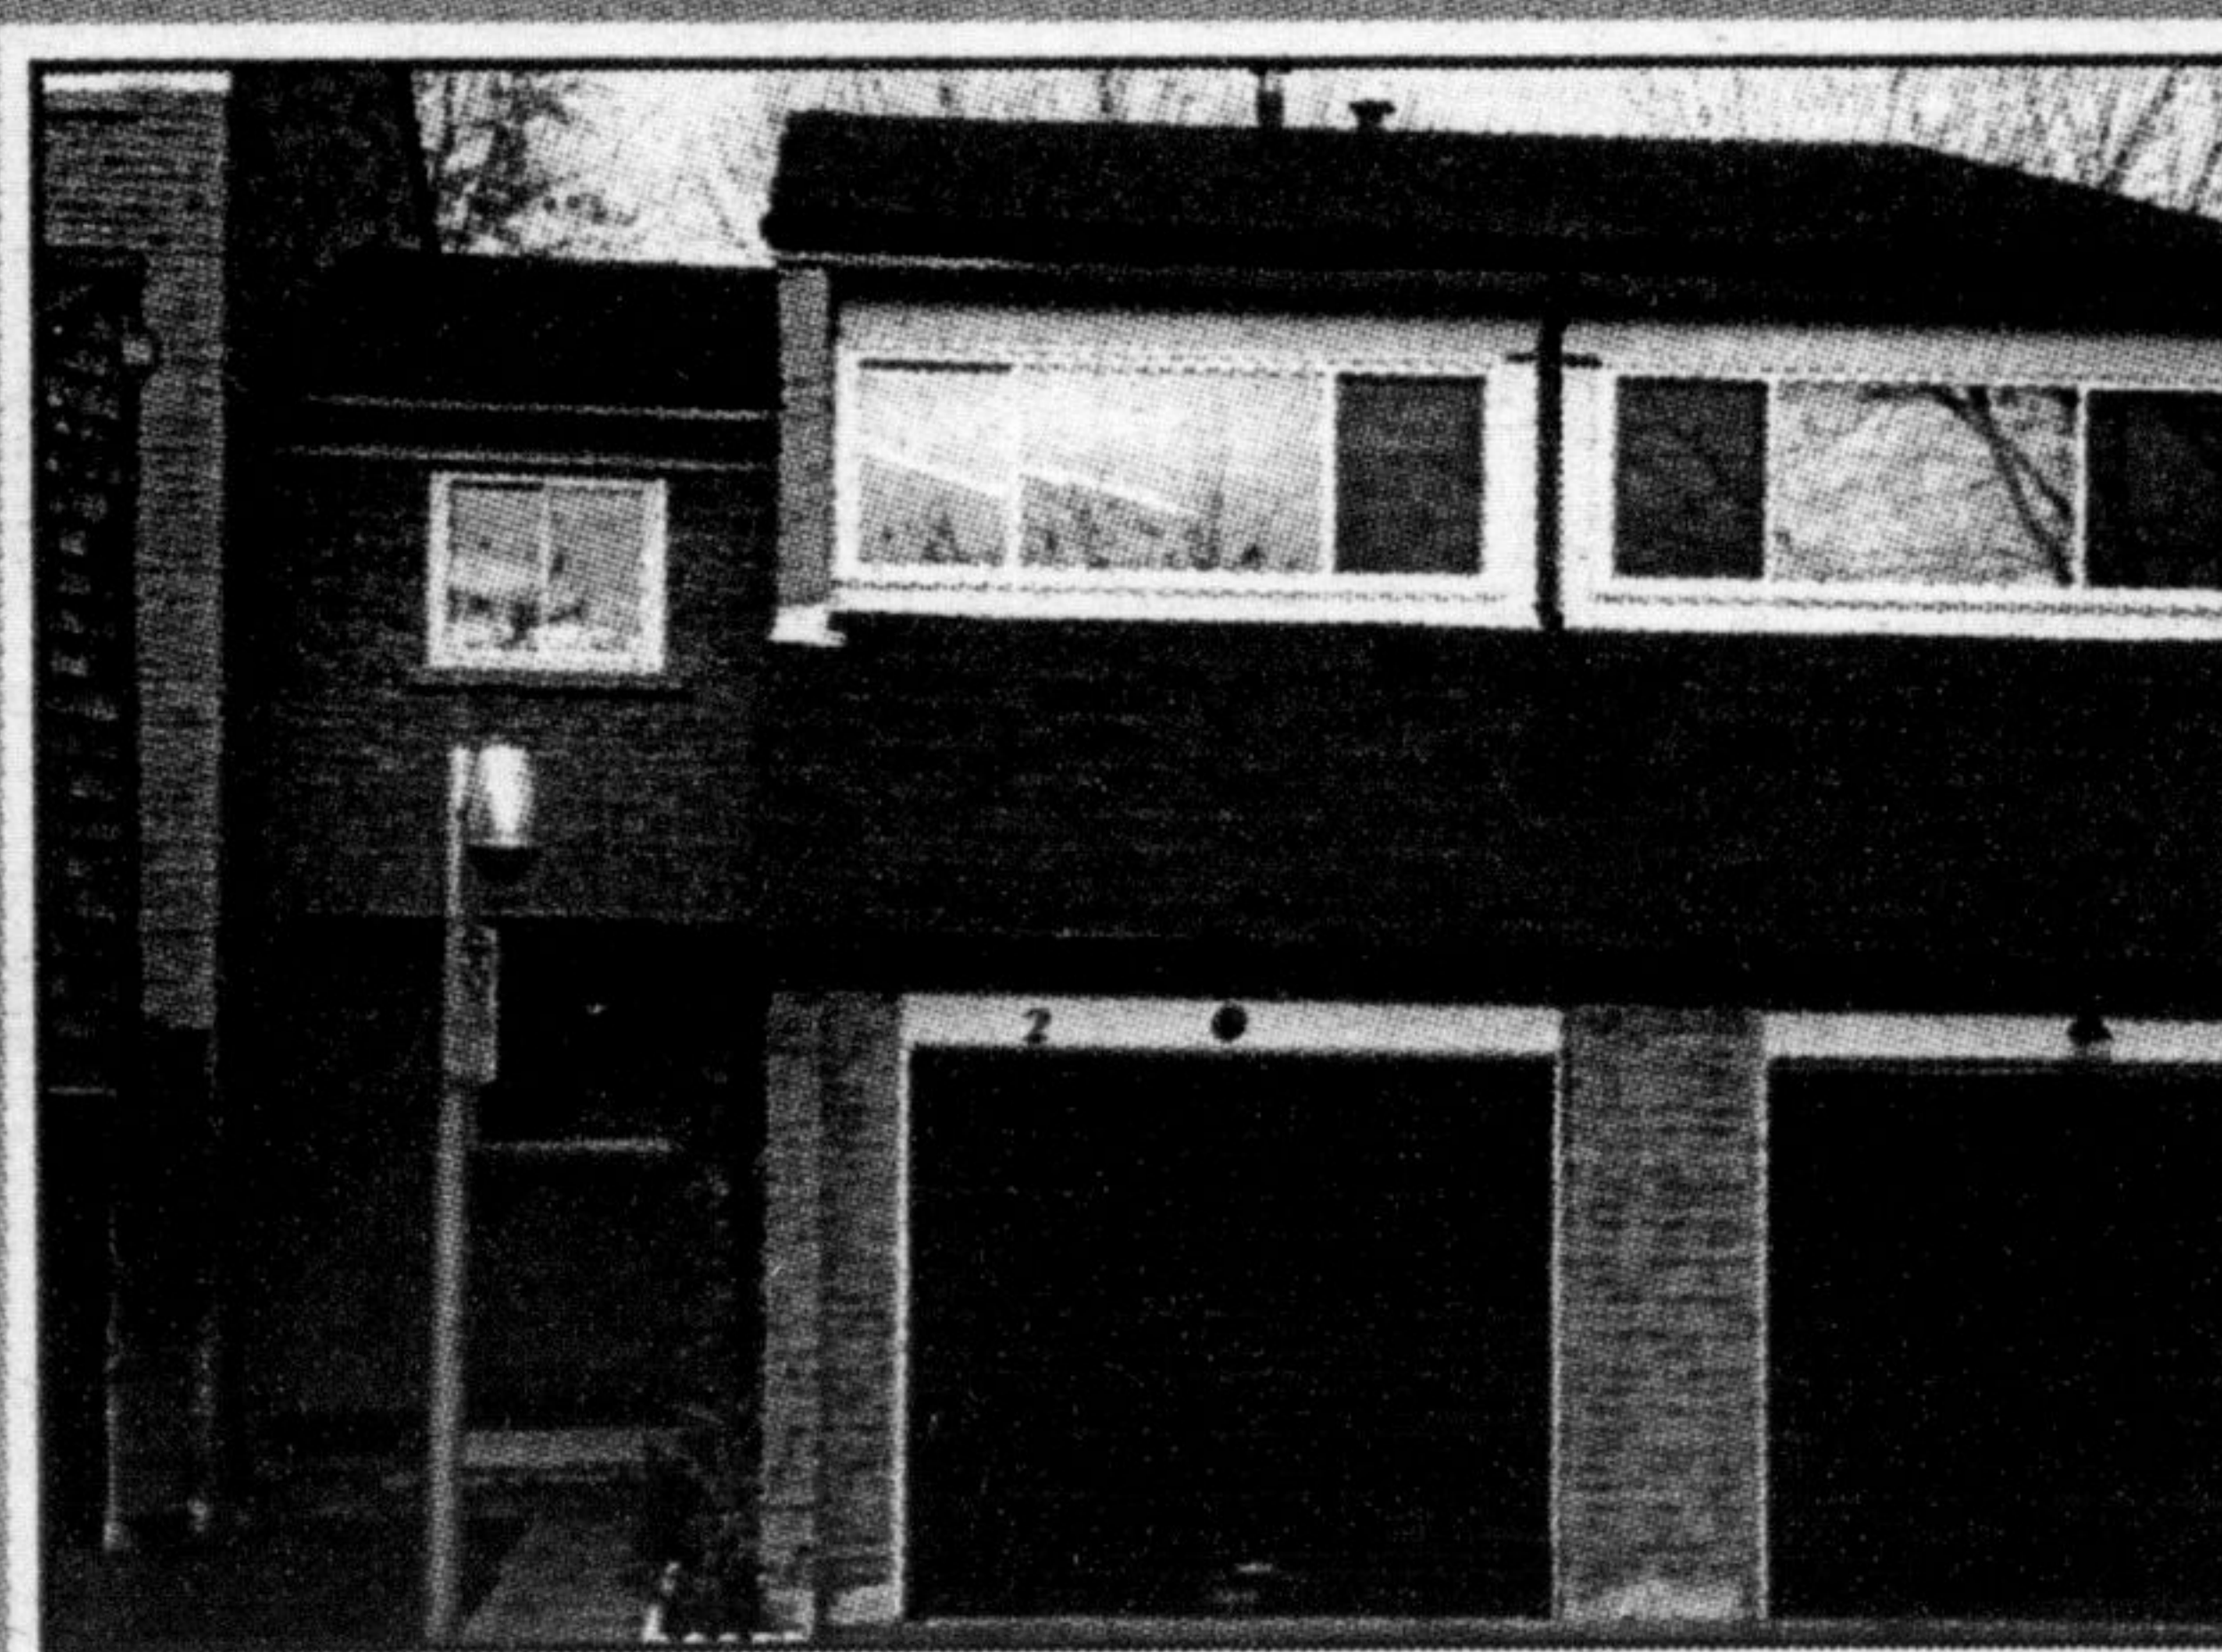

$139,900

ROYAL LEPAGE

NEW LISTING! Four bedroom townhouse in desirable area, close to schools and shopping. Walkout from main floor living room. Use of pool facilities.

ROYAL LEPAGE REAL ESTATE SERVICES LTD.
ELLEN BOER, Sales Rep. 878-8101