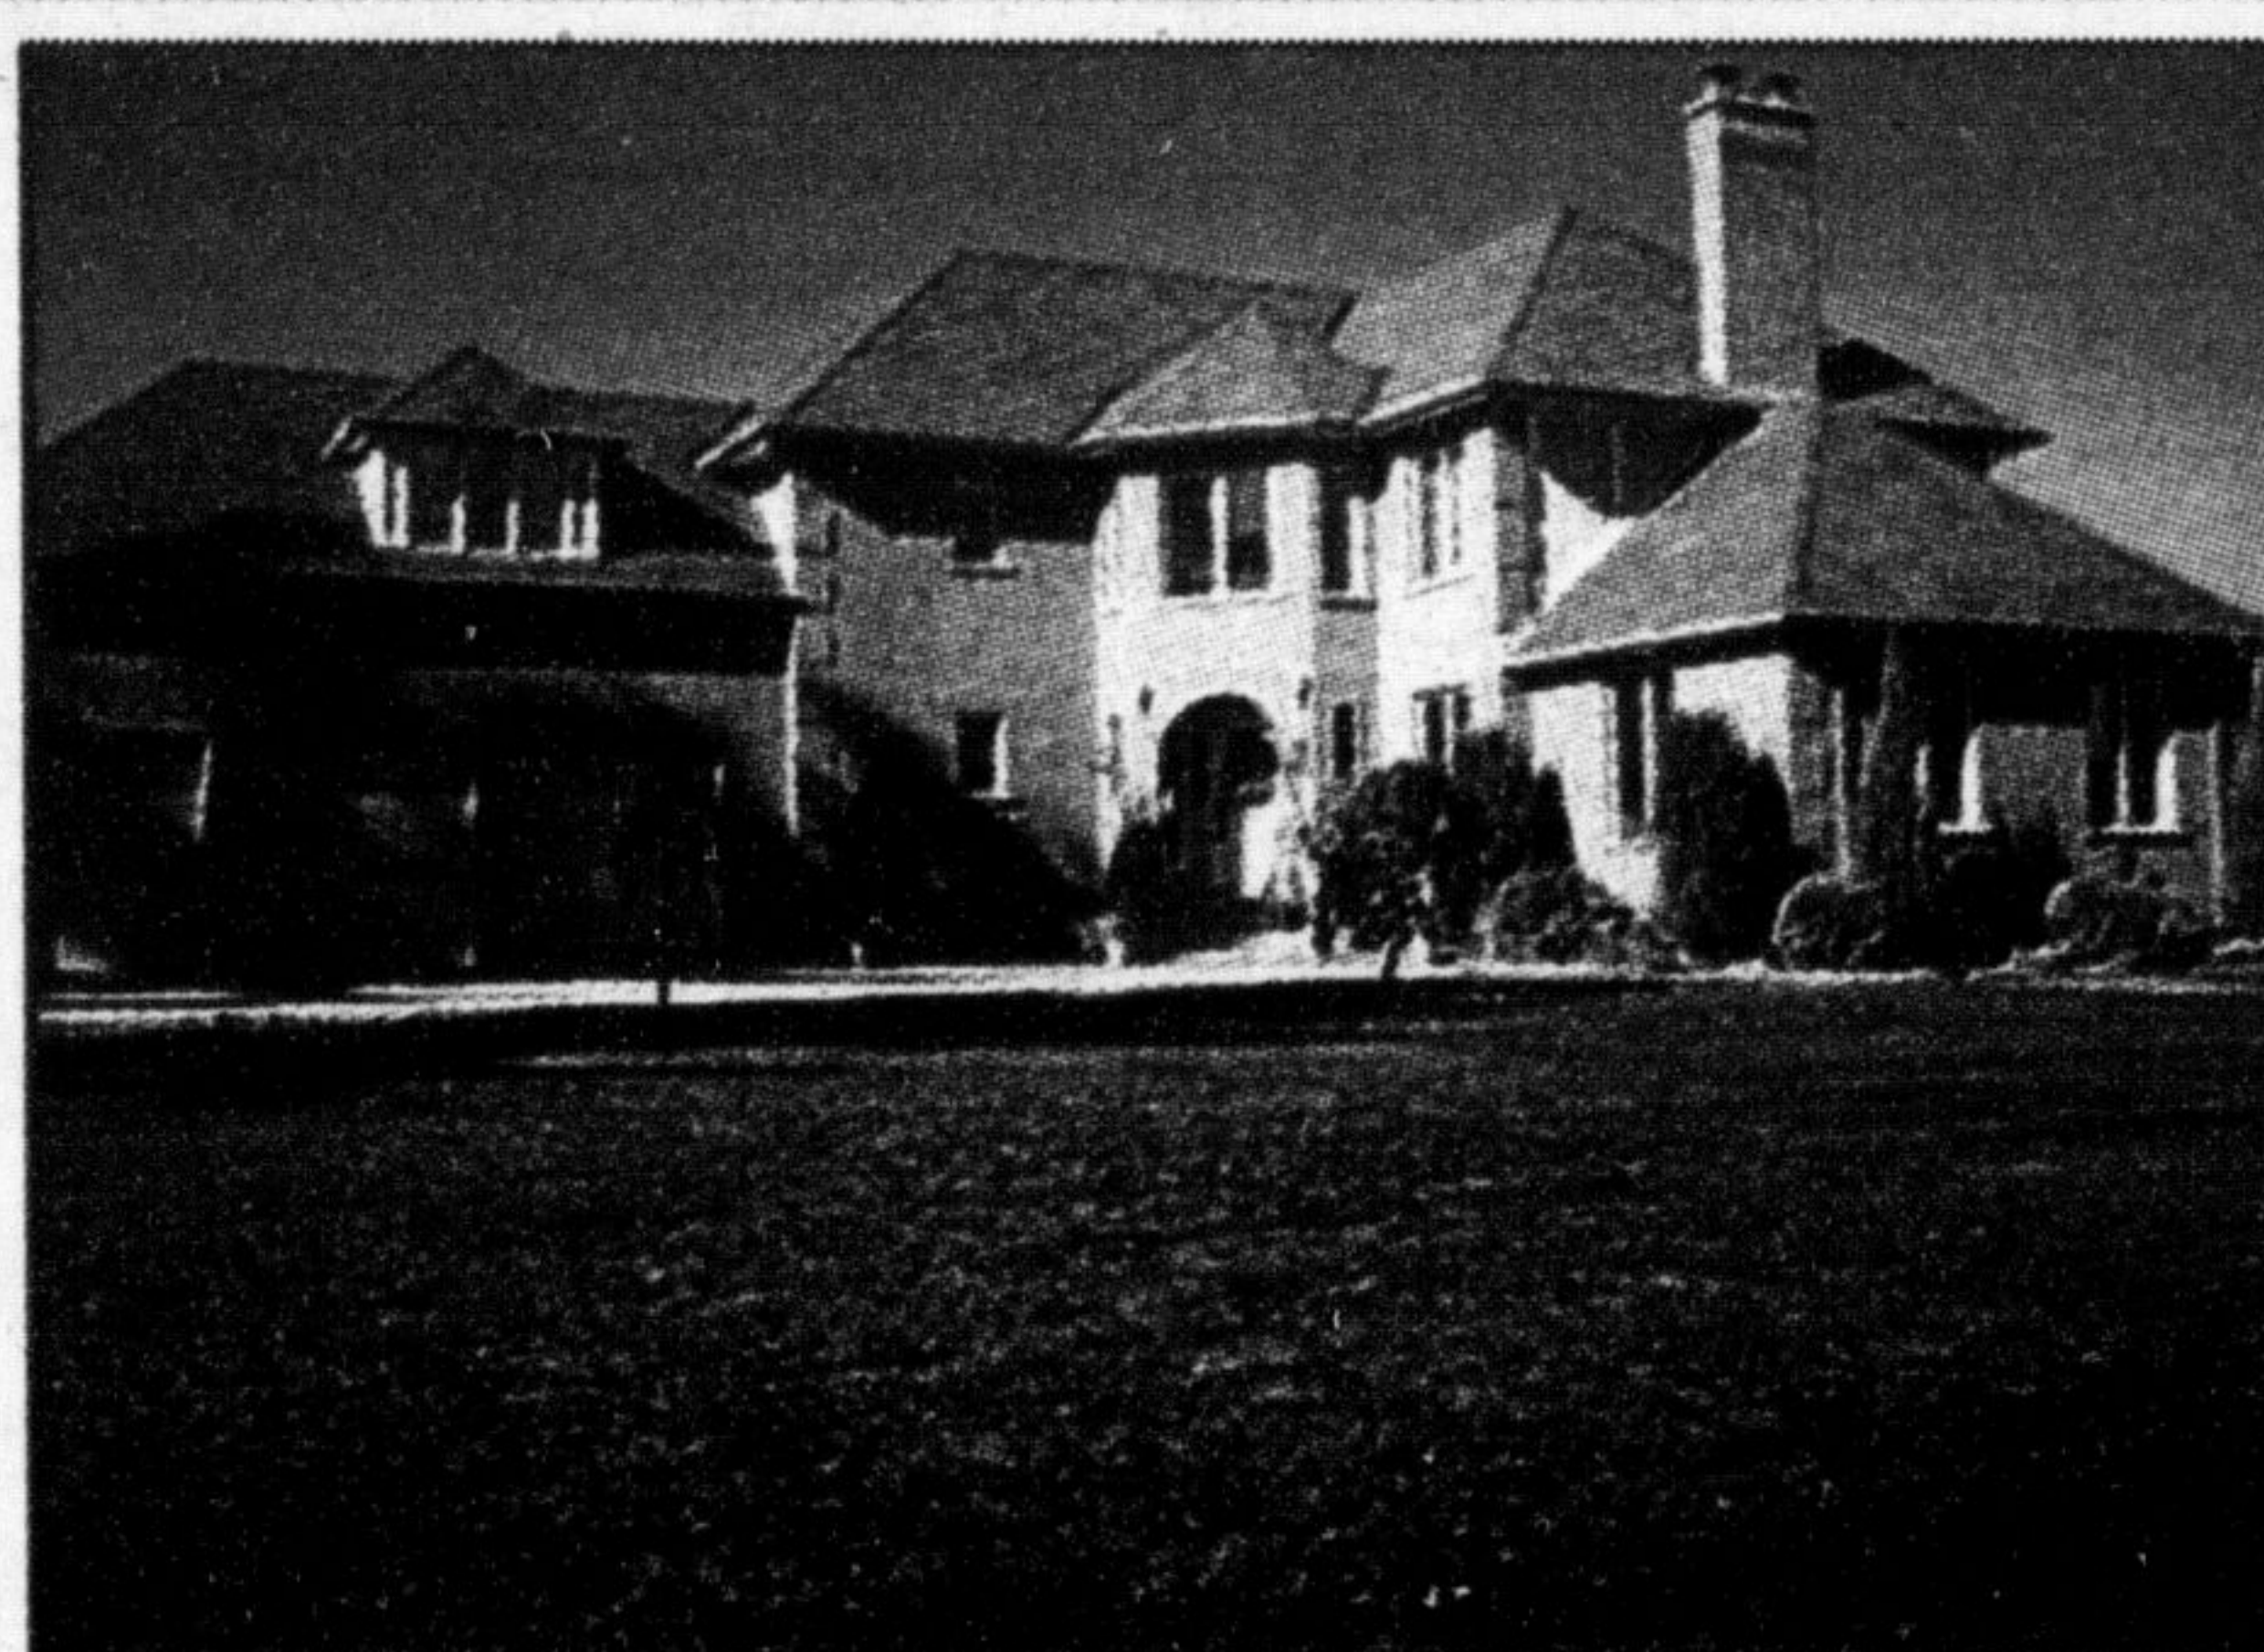

The Canadian Champion

BEST HOMES

MILTON/CAMPBELLVILLE 878-2341 November 24, 1998

\$549,900

ROYAL LEPAGE

SET ON 95+ ACRES with 2 ponds lies this very private stone house "circa 1860" which features 4 bdrms., large family room with magnificent fieldstone fireplace, sauna, wrap-around porch, 3 car garage and 1/2 pool. Also offers large barn, workshop, implement shed and much more!

ROYAL LEPAGE REAL ESTATE SERVICES LTD.
CAROLE BUDWORTH, Sales Rep. 878-8101

\$449,900

ROYAL LEPAGE

COUNTRY PARADISE. Only minutes from Hwy. 401, lies this luxurious custom built executive home on 1.63 acres. Features gorgeous oak strip flooring, bleached oak gourmet kitchen, 2 fireplaces, 2 jacuzzis, 4 bedrooms, 3 car garage. Shows a 10+.

RE/MAX BLUE SPRINGS REALTY (HALTON) CORP.
RON FURIK, Sales Rep., 878-7777

\$174,900

Watson
I.S. Watson Real Estate Services Ltd. Realtor

CHARMING IN-TOWN 3-BEDROOM BUNGALOW. on a 50 ft. x 132 ft. lot. Newer roof shingles, gleaming hardwood floors, wood burning fireplace in living room, finished basement. Super family home, won't last long.

I.S. WATSON REAL ESTATE SERVICES LTD. REALTOR
IAN WATSON, Broker Owner 905-330-9834

\$289,900

ROYAL LEPAGE

INVITING & SPACIOUS foyer welcomes you and your guests to this large executive backsplit. Huge kitchen, fireplace and hardwood floors throughout make for delightful entertaining. Well built and maintained: windows replace w/thermopane, reshingled roof and replaced furnace. All this on an extra large lot on a desirable crescent.