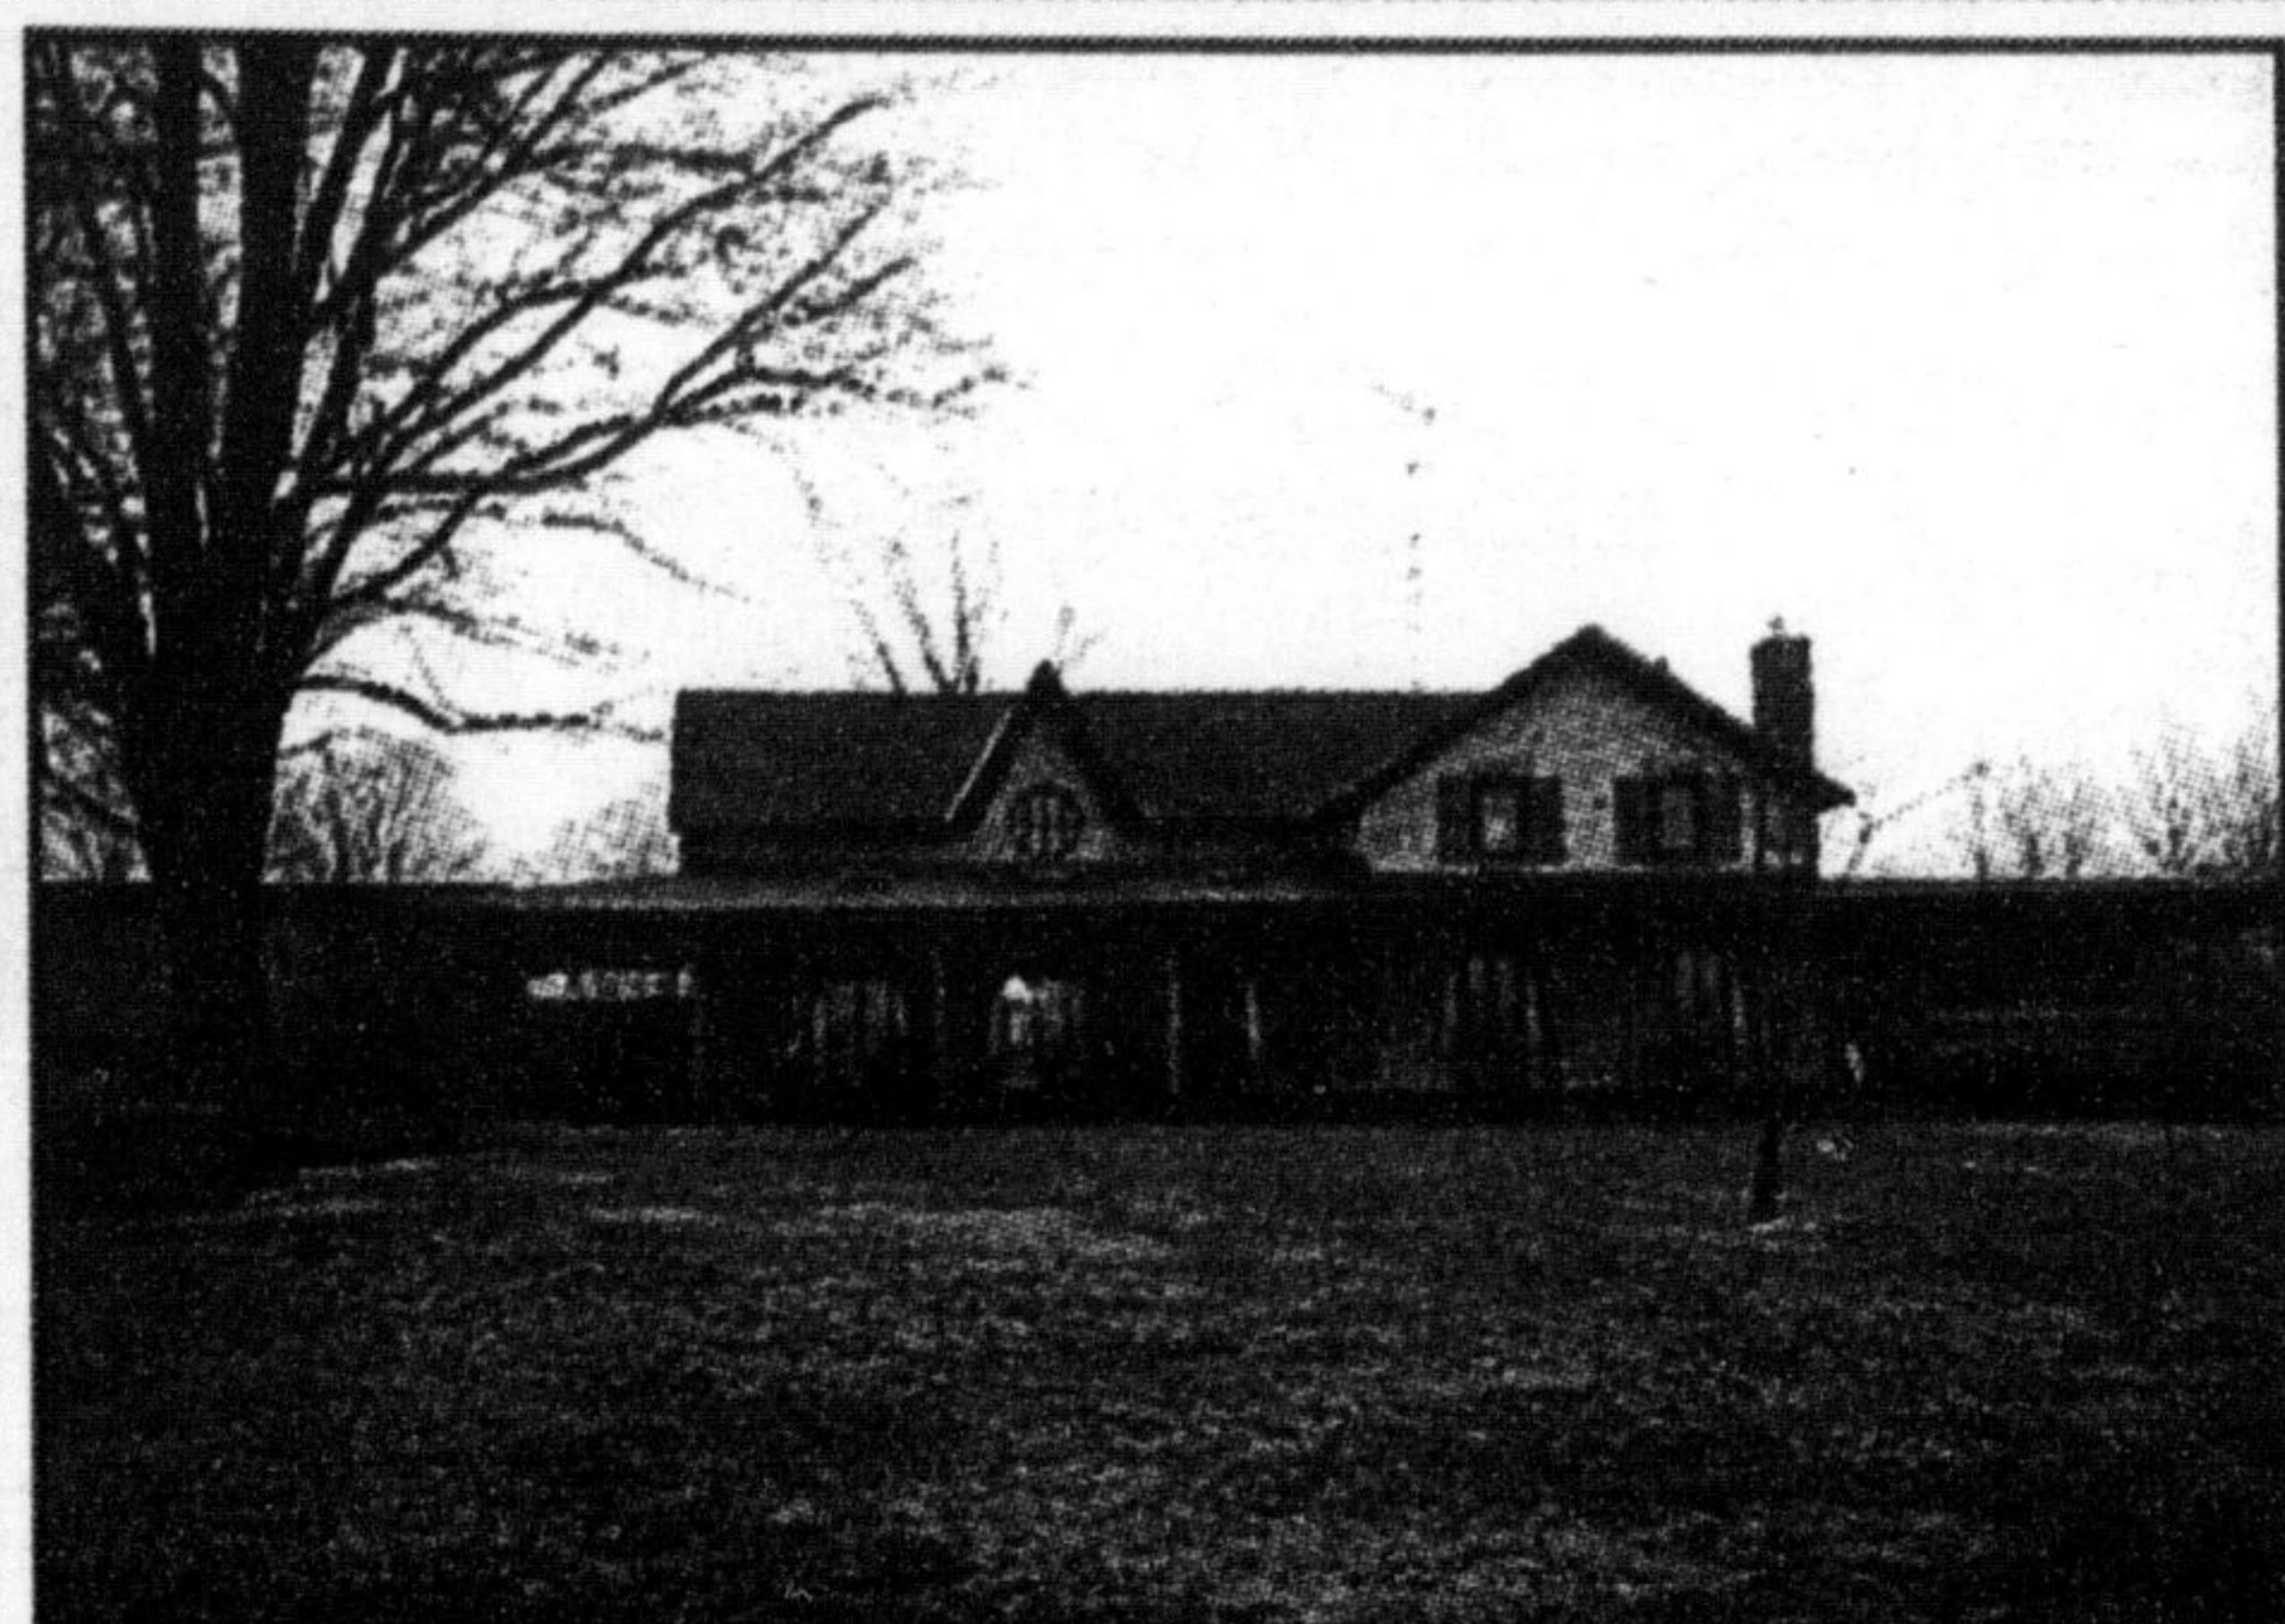

The Canadian Champion

BEST HOMES

MILTON/CAMPBELLVILLE 878-2341 November 24, 1998

\$549,900

ROYAL LEPAGE

SET ON 95+ ACRES with 2 ponds lies this very private stone house "circa 1860" which features 4 bdrms., large family room with magnificent fieldstone fireplace, sauna, wrap-around porch, 3 car garage and 1/2 pool. Also offers large barn, workshop, implement shed and much more!

ROYAL LEPAGE REAL ESTATE SERVICES LTD.
CAROLE BUDWORTH, Sales Rep. 878-8101

\$449,900

ROYAL LEPAGE

COUNTRY PARADISE. Only minutes from Hwy. 401, lies this luxurious custom built executive home on 1.63 acres. Features gorgeous oak strip flooring, bleached oak gourmet kitchen, 2 fireplaces, 2 jacuzzis, 4 bedrooms, 3 car garage. Shows a 10+.