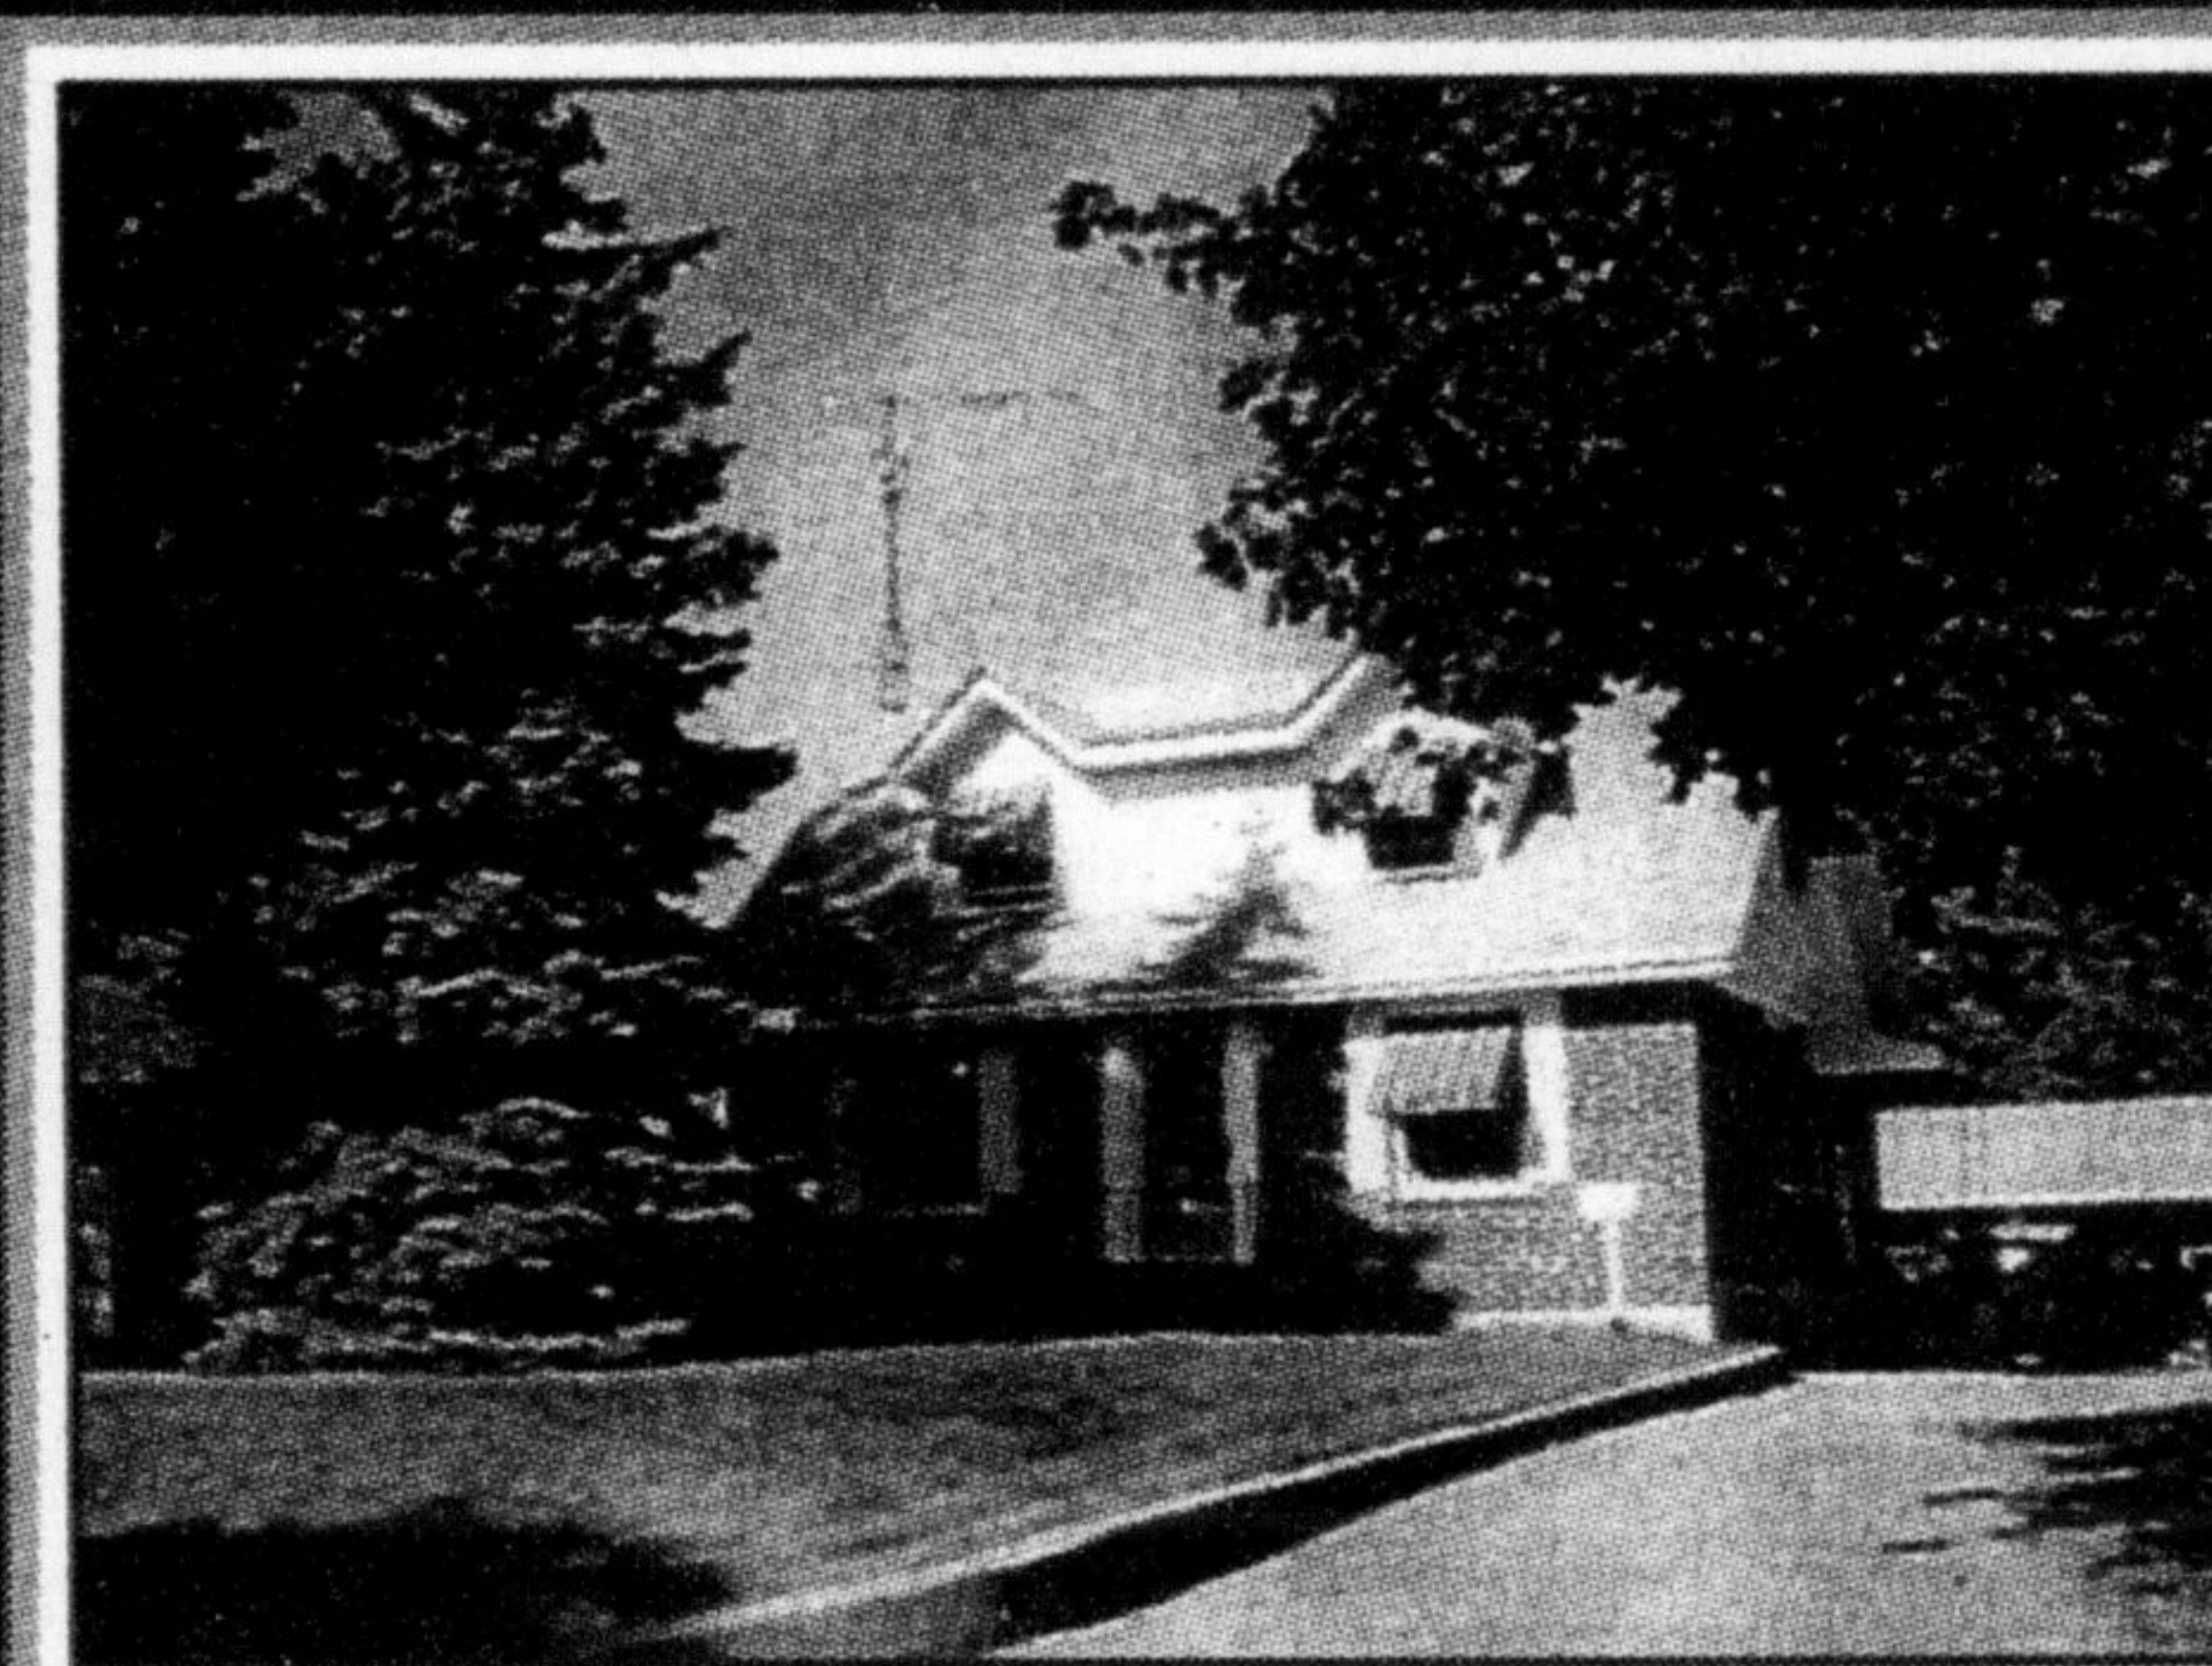

$243,500

ROYAL LEPAGE

ON LOVELY LYDIA AVE! Extra large lot on sought-after street in mature Milton. Structural charm and tasteful decor. Centre hall plan, hardwood floors on 2nd level. Living room w/gas fireplace & French doors opening to deck, gardens, cedar-fenced beautiful backyard. 2-car garage. $243,500. Just move in & enjoy!

ROYAL LEPAGE REAL ESTATE SERVICES LTD.
VIRGINIA BRAZEAU, Sales Rep. 878-8101