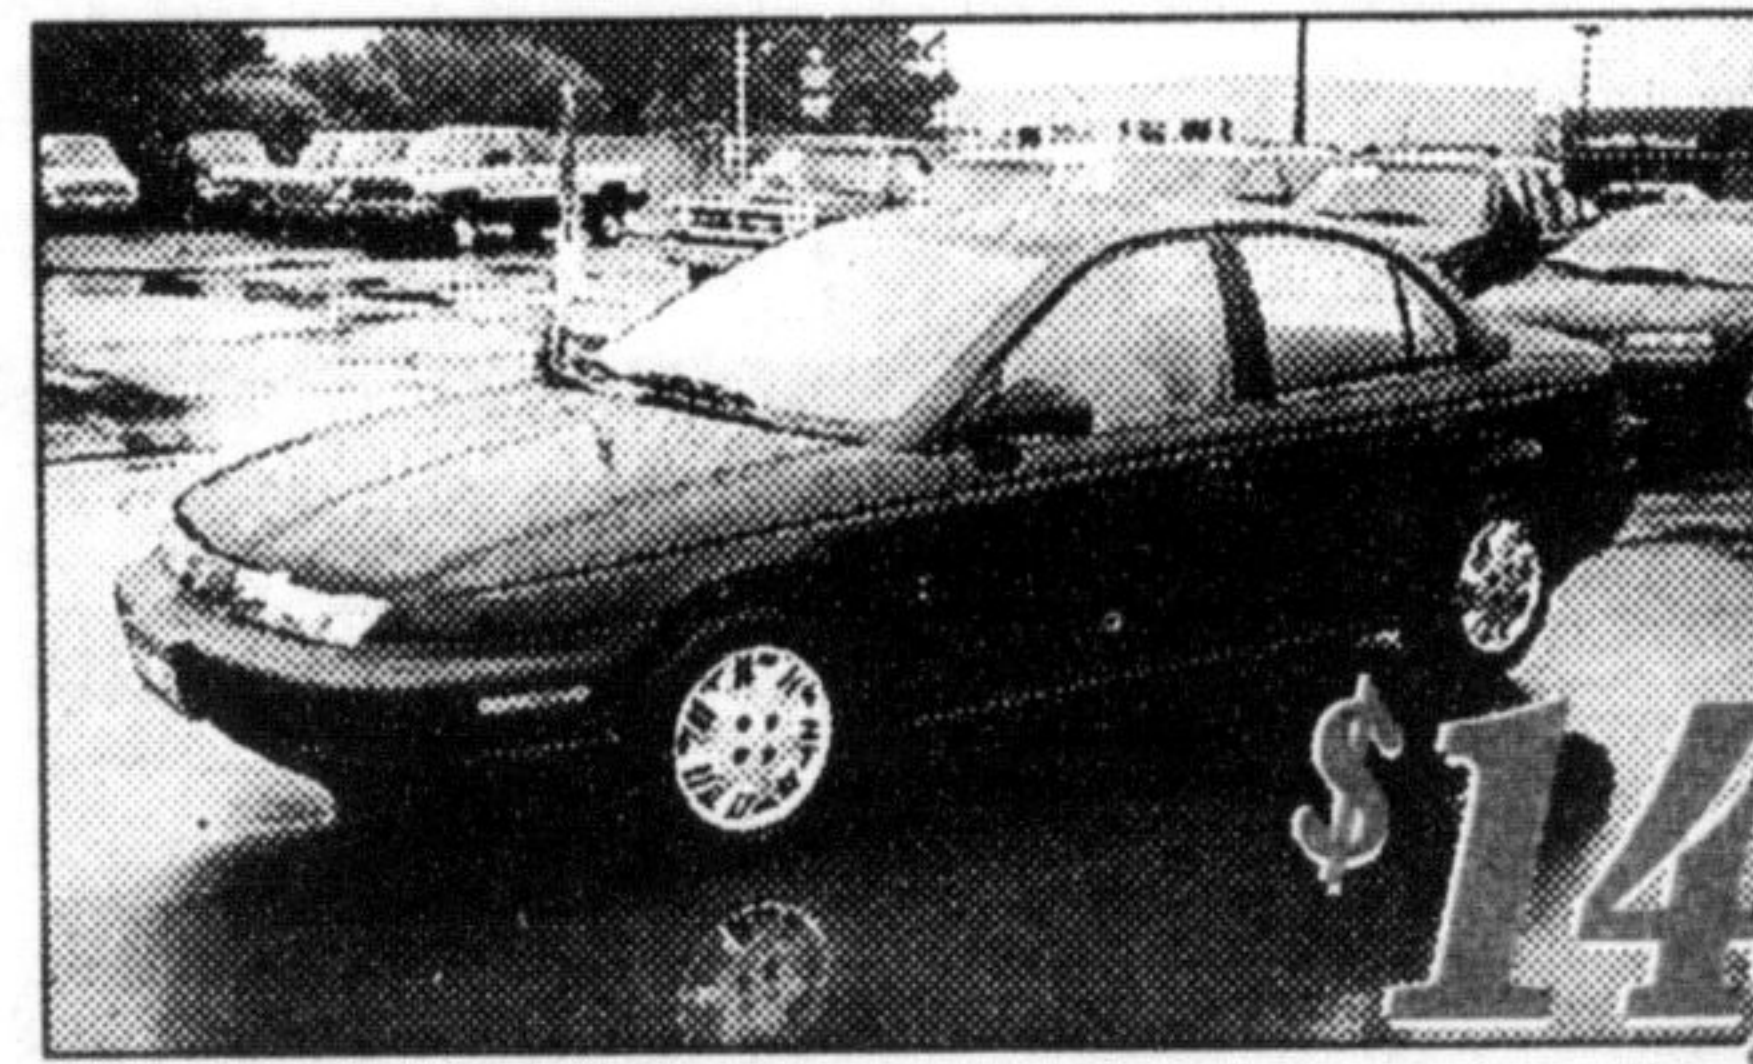

MILTON CHRYSLER'S Certified Pre-Owned Vehicles Department!

LOOK & SEE

what you get for your \$\$\$\$

1996 Neon Espresso
Auto, air, tilt, cruise, PDL, cassette, spoiler, stripe Pkg. power mirrors. St# 556245.

\$12,995*

1996 Town & Country
Loaded, leather, extra door & more.

\$23,995*
Firm

1997 Saturn SL1
Auto, air, cassette, PB, P.S., only 32,000 kms. St #304200

\$14,495*

All vehicles are certified, re-conditioned and come with warranty

\$15,555*

1998 Cavalier
4 door, auto, PS, PB, air, cass. St #113645

\$14,995*

1995 Chrysler Cirrus
V6, air, ABS, P.U., P.D.L., P.M., cassette, tilt, cruise, low kms. St# 556245.

\$13,995*

1997 Grand Caravan SE
Air, tilt, cruise, AM/FM/cass, power windows & locks. Low kms. St# 298022.

\$21,888*

1997 Sunfire
4 door, auto, air, AM/FM cass. St #858045

\$13,995*

Remember, our Reputation Rides with you!

1995 Chrysler Concord
Loaded, leather & power sunroof. St #574097

\$13,995*

1997 Chrysler Intrepid
Air, tilt, cruise, cassette, PW, PDL, 3.5L V6.