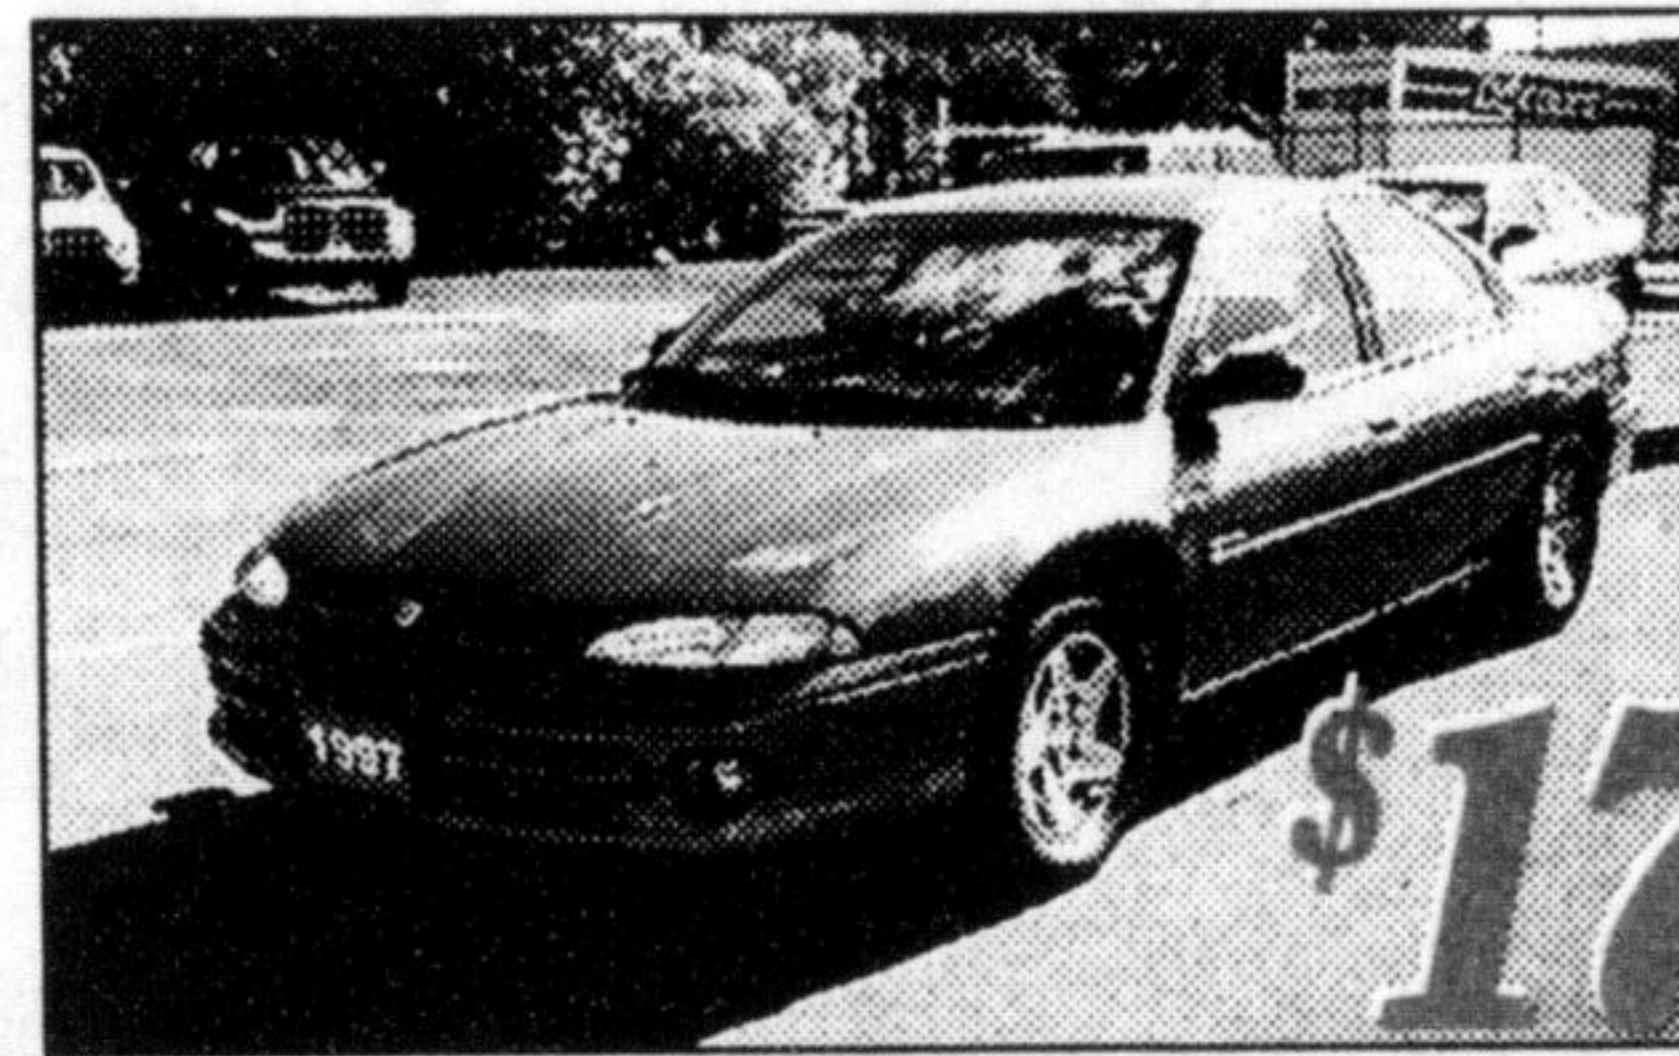

MILTON CHRYSLER'S Certified Pre-Owned Vehicles Department!

LOOK & SEE

what you get for your \$\$\$\$

1996 Neon Espresso
Auto, air, tilt, cruise, PDL, cassette, spoiler, stripe Pkg. power mirrors. St# 556245.

\$12,995*

1996 Town & Country
Loaded, leather, extra door & more.

\$23,995*
Firm

1997 Saturn SL1
Auto, air, cassette, PB, P.S., only 32,000 kms. St #304200

\$14,495*

All vehicles are certified, re-conditioned and come with warranty

\$15,555*

1998 Cavalier
4 door, auto, PS, PB, air, cass. St #113645

\$14,995*

1995 Chrysler Cirrus
V6, air, ABS, P.U., P.D.L., P.M., cassette, tilt, cruise, low kms. St# 556245.

\$13,995*

1997 Grand Caravan SE
Air, tilt, cruise, AM/FM/cass, power windows & locks. Low kms. St# 298022.

\$21,888*

1997 Sunfire
4 door, auto, air, AM/FM cass. St #858045

\$13,995*

Remember, our Reputation Rides with you!

1995 Chrysler Concord
Loaded, leather & power sunroof. St #574097

\$13,995*

1997 Chrysler Intrepid
Air, tilt, cruise, cassette, PW, PDL, 3.5L V6.