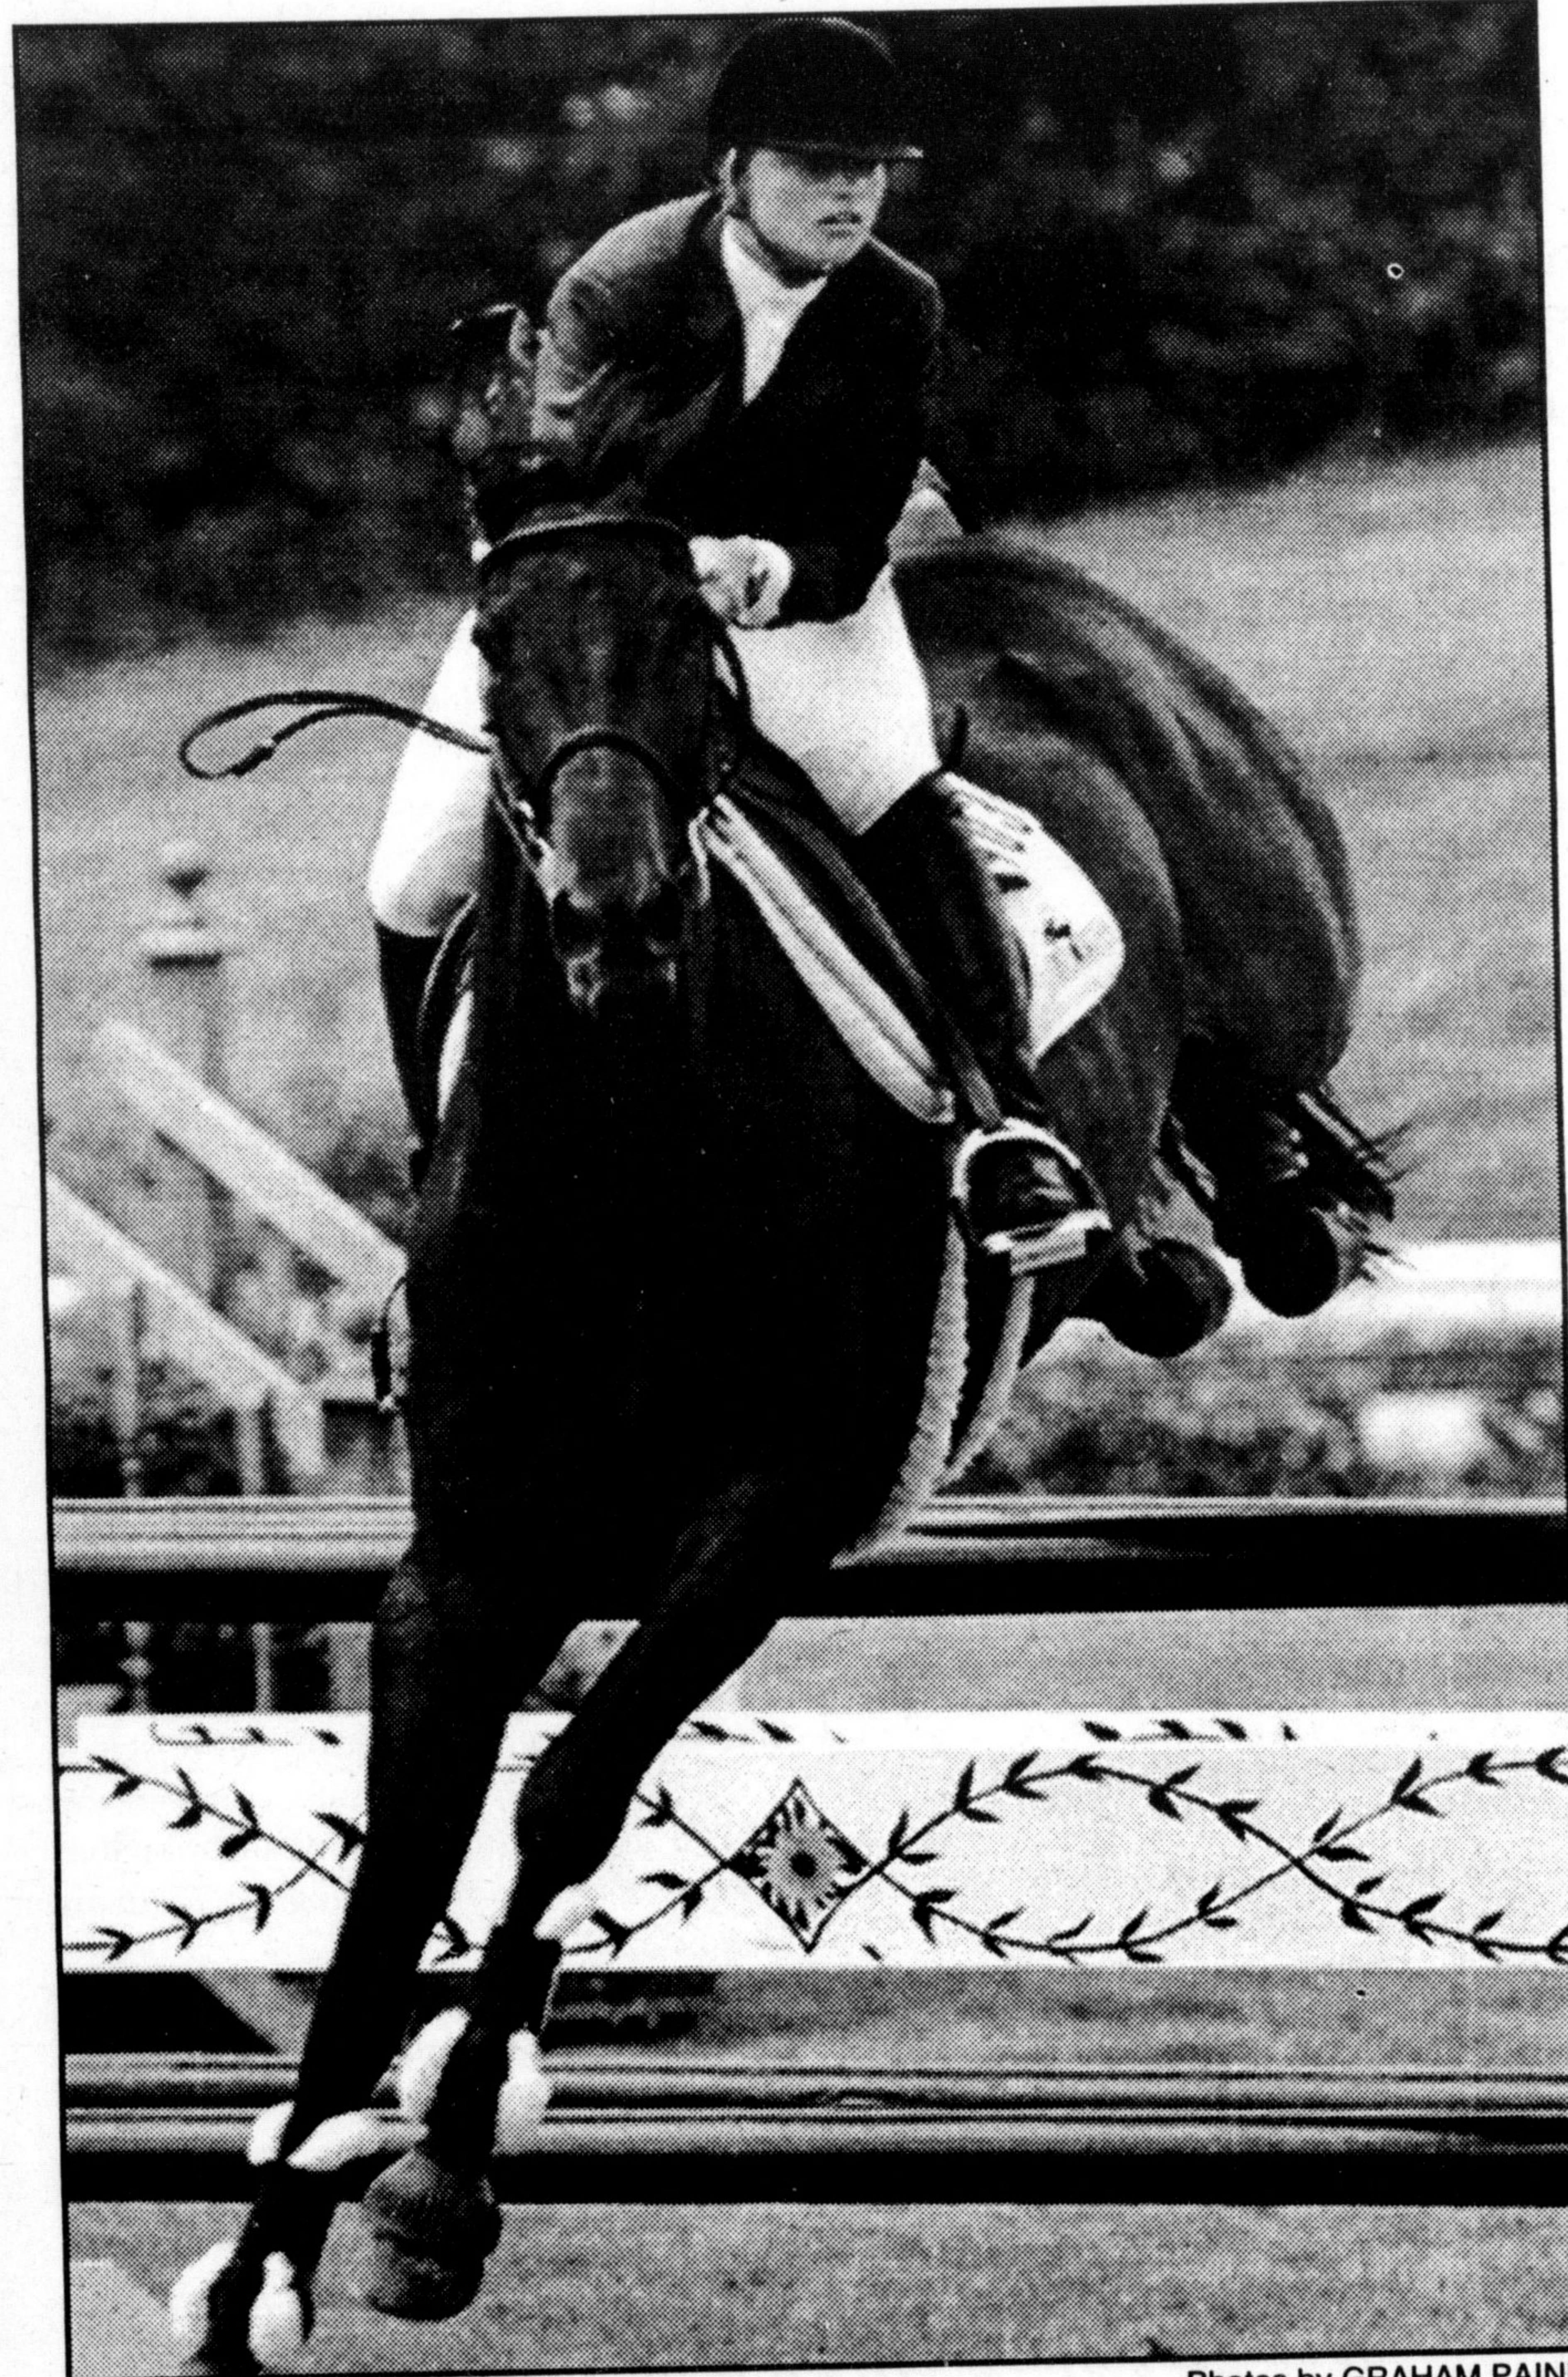

SPORTS

THE CANADIAN CHAMPION

FRIDAY, JULY 31, 1998

Samuel wins equestrian classic, Ballard second

Hometown riders steal the show

Photos by GRAHAM PAINE

Hornby's Erynn Ballard and Raphaella clear one of the jumps in last weekend's Halton Valley Mid-Summer Classic at Hendervale. The pair took second in the grand prix event.

By STEVE LeBLANC

The Champion

It doesn't get any closer than this. Three-tenths of a second is all that separated Hornby's Erynn Ballard from victory at Hendervale Equestrian Complex Sunday.

The rising star was eclipsed by one of her longtime rivals — Mark Samuel of Milton's Sam-Son Farms — in the grand prix event of the second annual Halton Valley Mid-Summer Classic.

A slight hesitation on the final fence by Ballard and mount Raphaella proved to be the deciding factor, and what led to Samuel's first-ever grand prix triumph.

"It was a tremendous feeling," said the 35-year-old, who banked $2,500 for his 39.1 second championship effort. "Erynn came up with a tough time to beat, but (his horse) Indiana Jones jumped like a veteran.

"Erynn's father Dave Ballard coached me many years ago and she and I are no strangers on the circuit. I'm thrilled to see how successful she's become."

He and Ballard beat out a number of professional level competitors, including highly accomplished Mac Cone and Hugh Graham, with their one-two finish.

They were among just a handful of riders who cleanly negotiated the 14-jump ring in both the preliminary round and jump off.

The seventeen-year-old Ballard, who two months ago won her first grand prix in Saratoga, New York, was extremely pleased with her showing.

Said the Milton District High School graduate, "You always go in with the idea that you can win, but I was very happy with my second-place finish.

"Raphaella did a great job and didn't get nervous at the water jumps like some horses do."

One thoroughbred that did just that was Unic, Samuel's first entry in the grand prix event. This led to four different faults in the first round and an eventual sixth-place standing.

"After that Erynn ran a crisp, clean performance with Raphaella and I knew it was going to take something special to beat her," said Samuel, one of the more accomplished amateur riders in southern Ontario.

"I just nudged her out of first by a hair."

While Samuel won the big-money event, Ballard's consistency made her the most decorated rider at