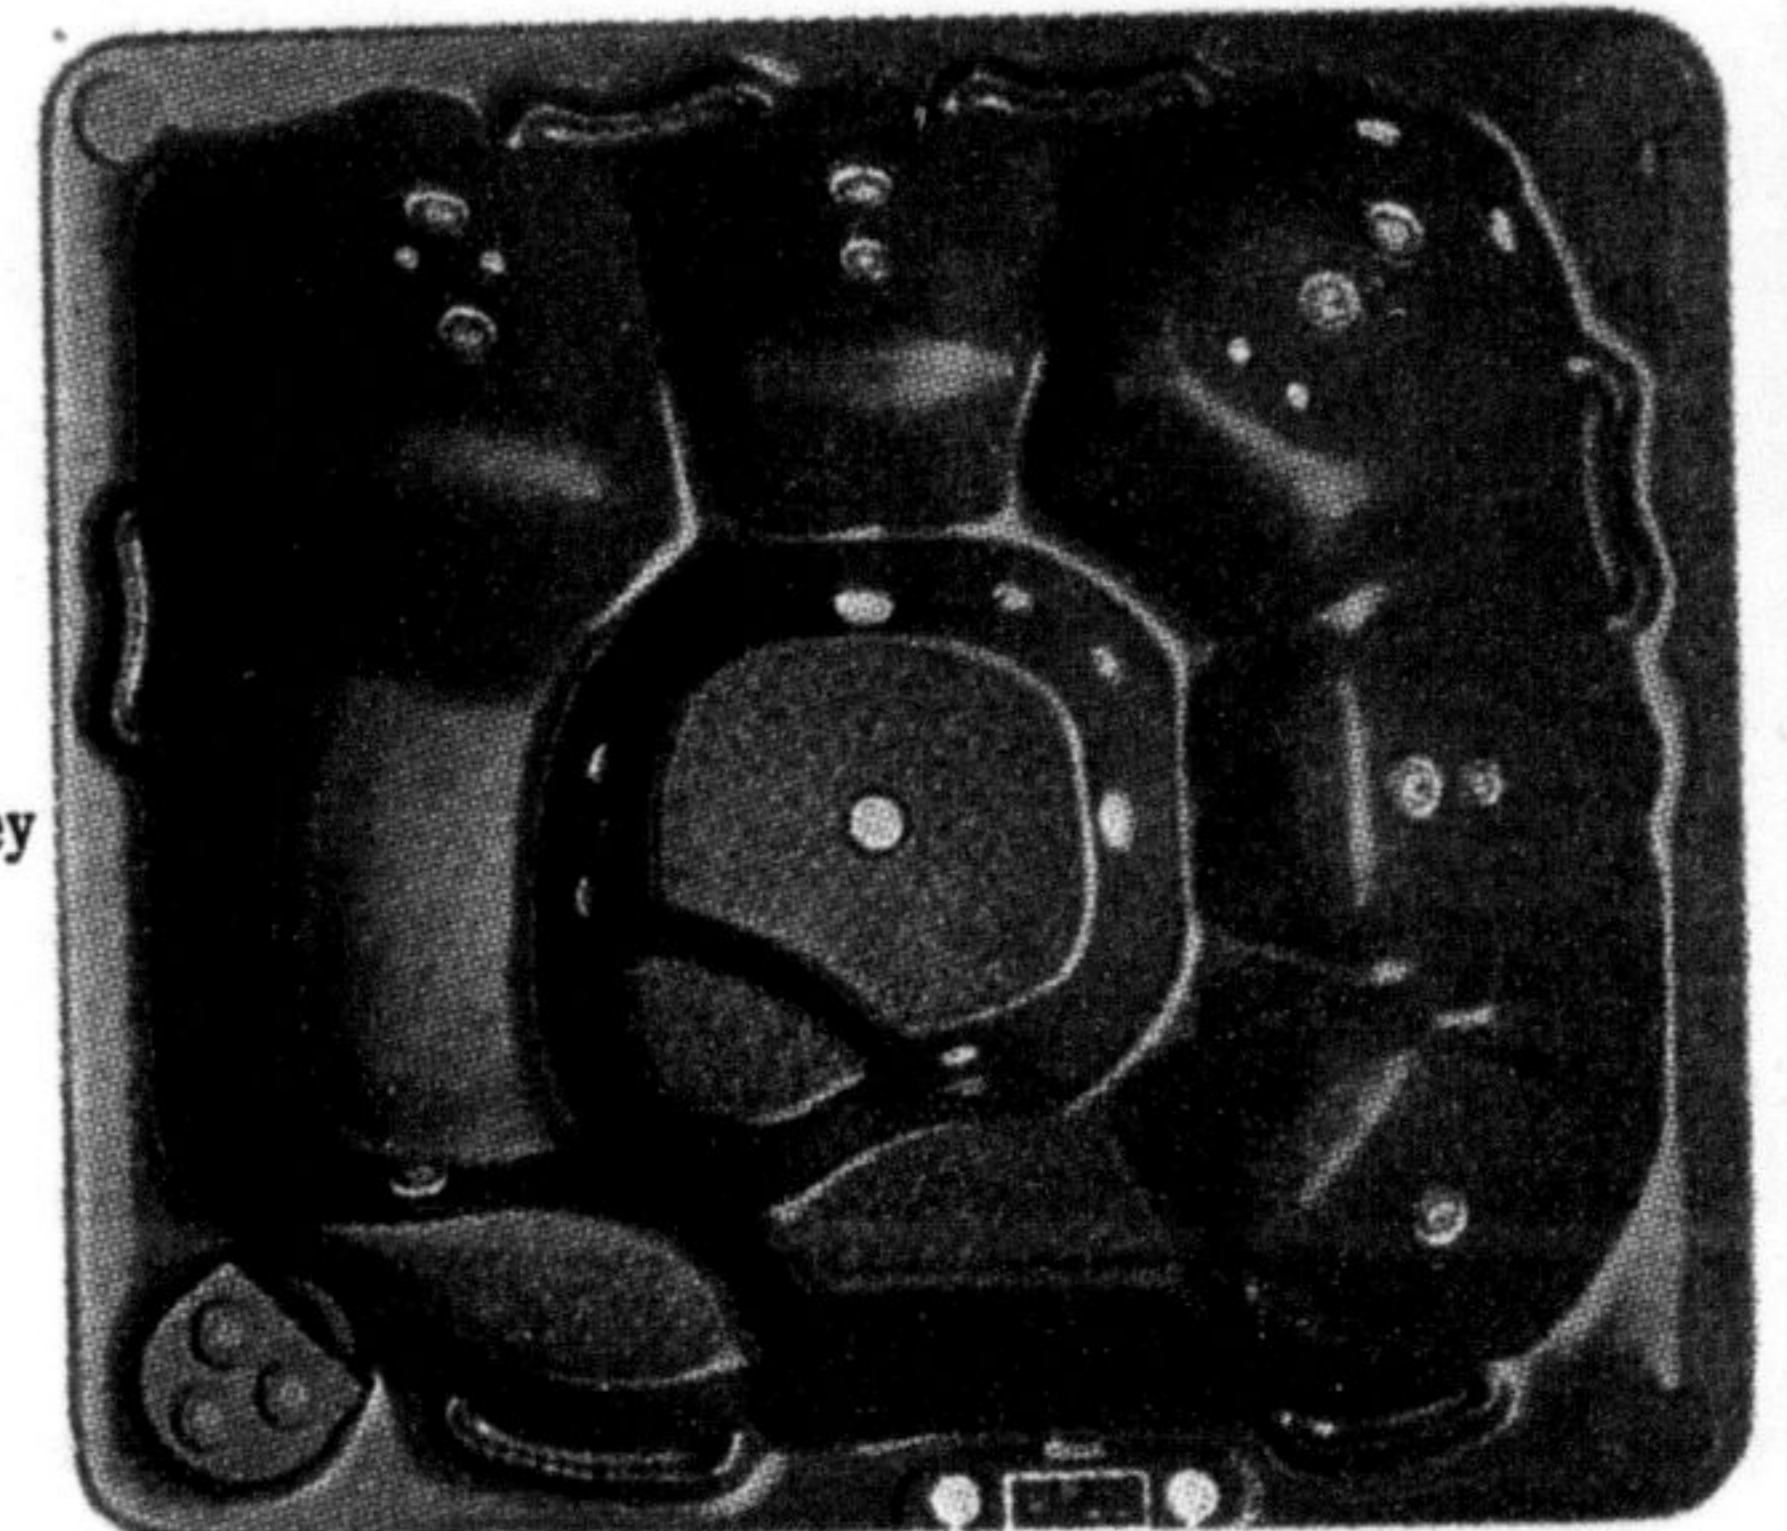

550X

SEATING CAPACITY 6 TO 7 ADULTS

Dimensions: 80x88x36" 203x224x91 cm
Water Capacity: 360 US Gallons 1363 Liters
Dry/Filled Weight: 650 lbs. 295 kg/3655 lbs. 1658 kg
Therapeutic Jets: 20 Jets, to massage your neck back and feet
Microfilter Filtration: High performing, efficient water cleaning system
Automatic Controls: Easy programming for heating and filtering to save money
Heatshield Cover: Tight thermos bottle seal to save energy and money
Electrical Hookup: 240 Volt/40 Amp service
Massaging Pump: Powerful 3 hp pumps with stainless steel heater
Safety Approval: Built to the highest standards available
Underwater Lighting: Mood setting and safety for entry and exit
Customer Protection: A no fine print, straight forward customer guarantee