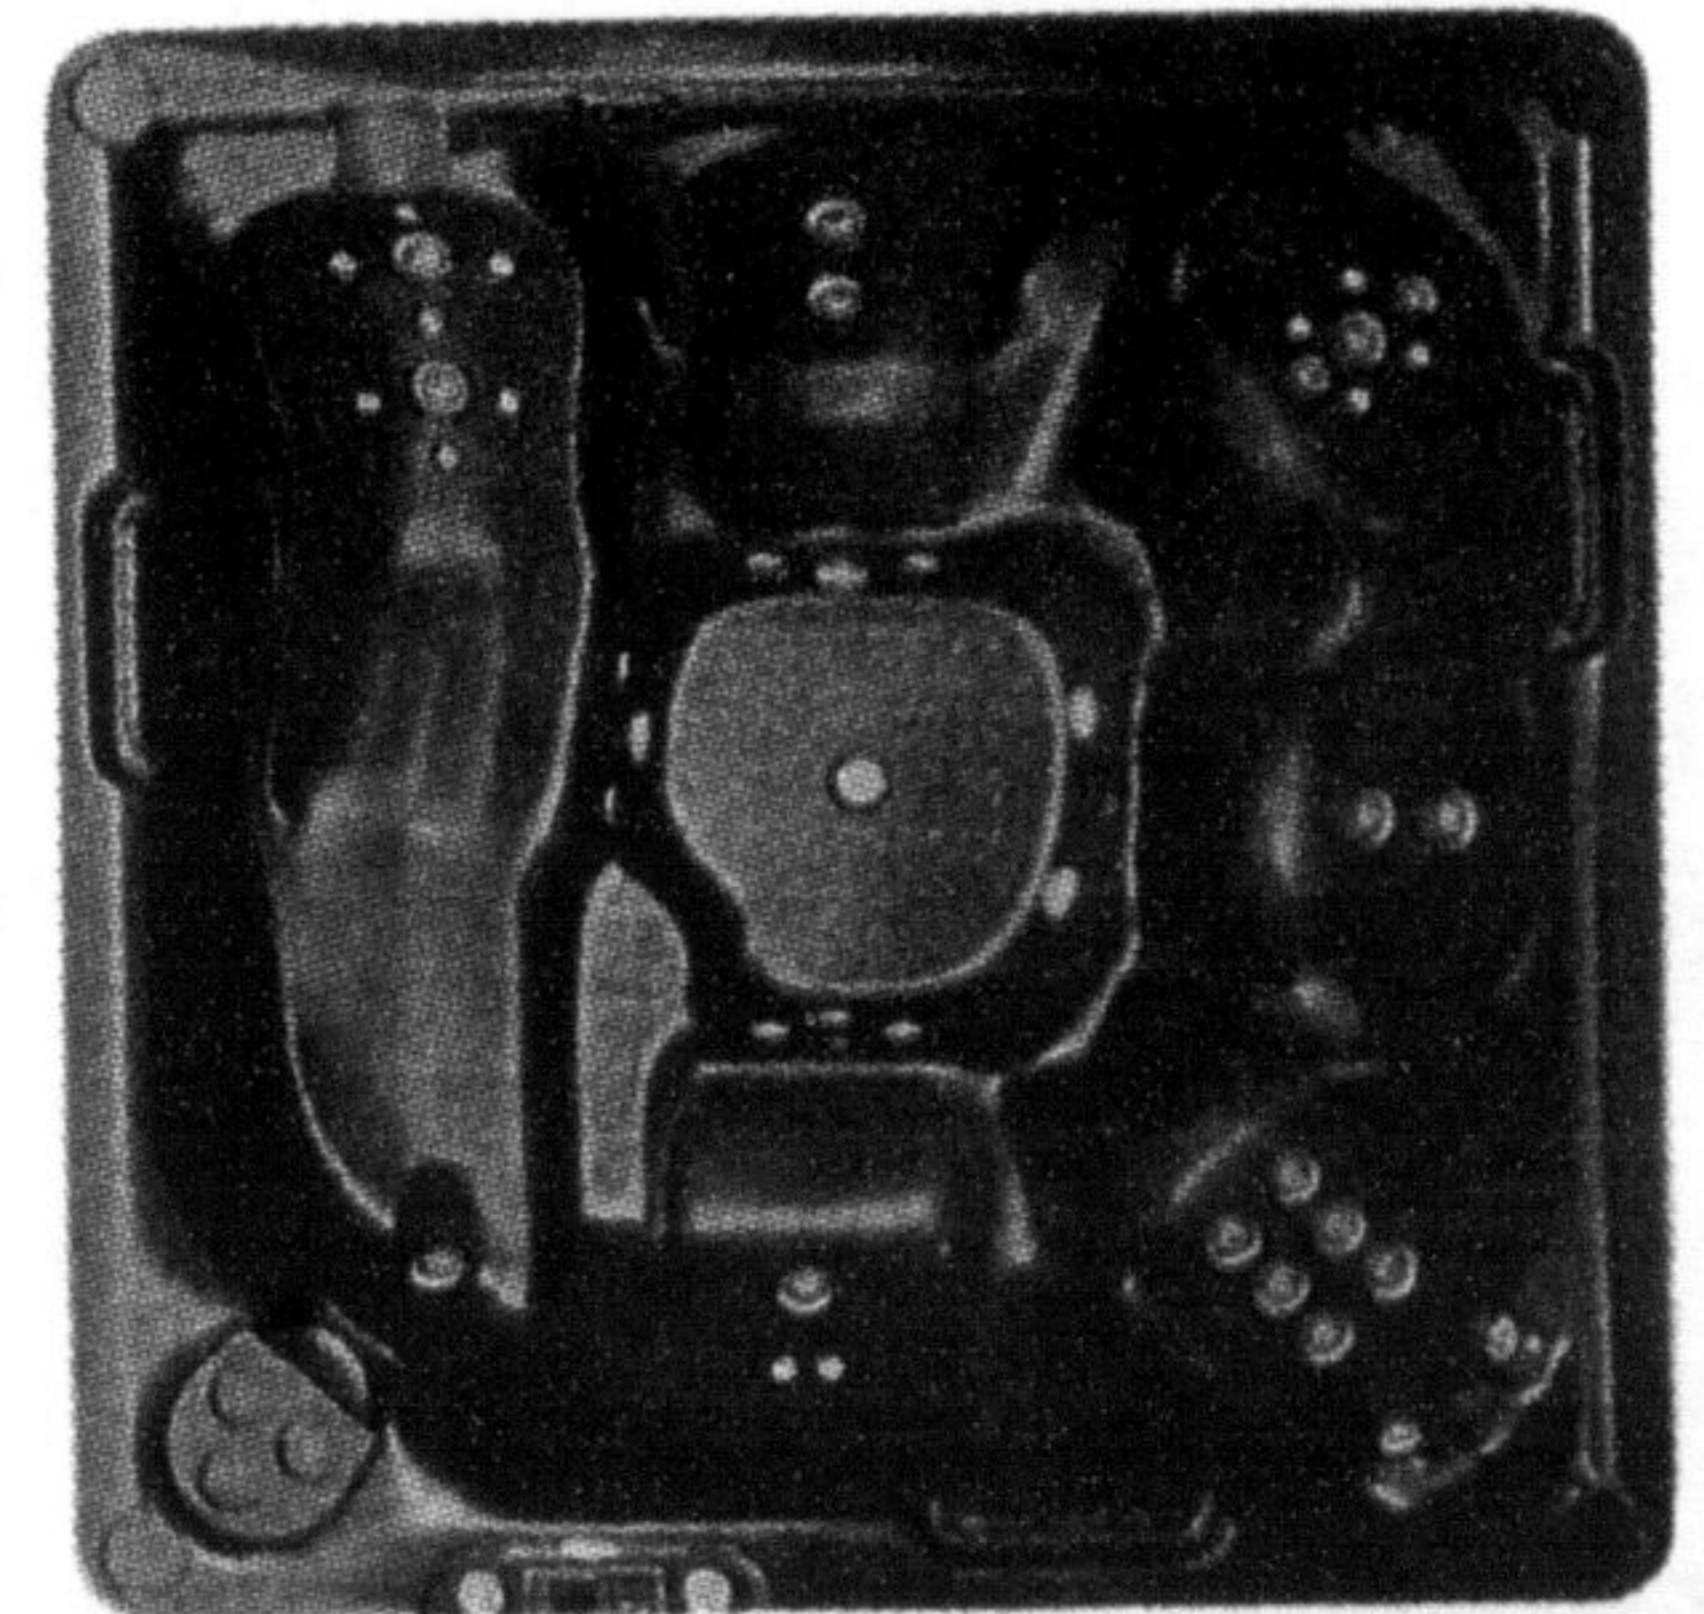

740

SEATING CAPACITY 6 TO 7 ADULTS

Dimensions: 89x88x36" 226x226x91 cm
Water Capacity: 398 US Gallons 1507 Liters
Dry/Filled Weight: 800 lbs 363 kg/4123 lbs 1870 kg
Therapeutic Jets: 38 Jets, to massage your neck back and feet
Microfilter Filtration: High performing, efficient water cleaning system
Automatic Controls: Easy programming for heating and filtering to save money
Heatshield Cover: Tight thermos bottle seal to save energy and money
Electrical Hookup: 240 Volt/50 Amp service
Massaging Pump: Powerful twin 3 hp pumps with stainless steel heater
Safety Approval: Built to the highest standards available
Underwater Lighting: Mood setting and safety for entry and exit
Customer Protection: A no fine print, straight forward customer guarantee

HOT TUBS
from $60 per month
9.5% FINANCING
Through Toronto Dominion
Greenlight Plan

Len and Tracy invite you to take advantage of these valuable savings. There's never been a better time to buy a hot tub!

BEACHCOMBER
Hot Tubs & Spas
SINCE 1978

OAKVILLE SHOWROOM
2379 Lakeshore Rd. W.
SHOWROOM 847-8551 Ext. 24