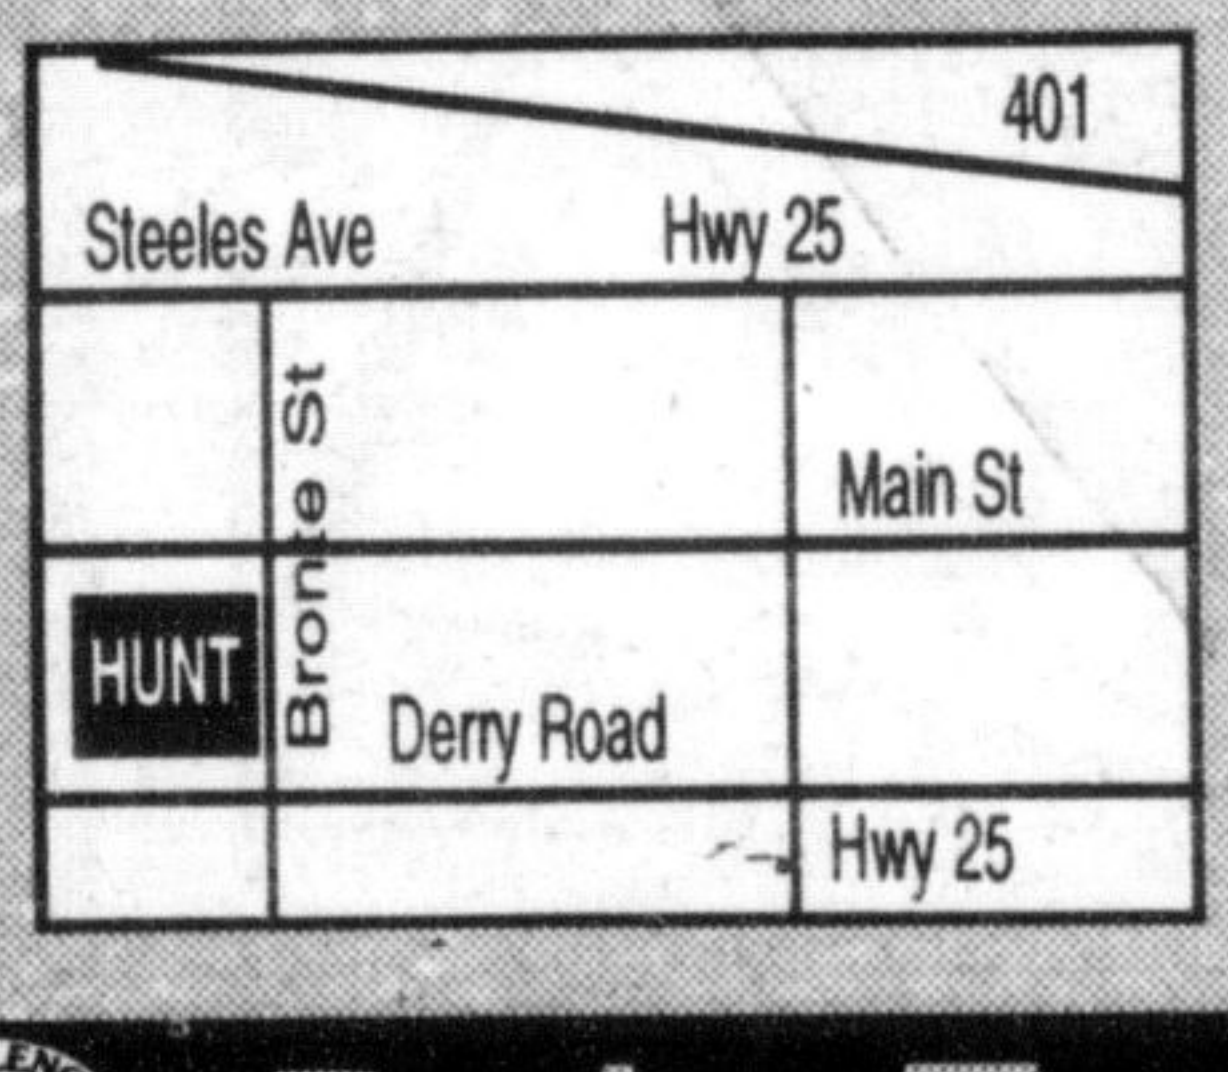

1998 Plymouth Breeze
4 Dr., Amethyst, 19,000 km
$15,995

1997 Dodge Neon
2 Dr., Jade, 22,000 km
$12,995

1998 Plymouth Neon
4 Dr., Blue, 18,000 km
$13,995

1998 Dodge Neon
4 Dr., White, 20,000 km
$13,995

1998 Plymouth Neon
4 Dr., Red, 19,000 km
$13,995

1997 Chrysler LHS
4 Dr., White, 31,000 km
$24,995

1994 Plymouth Gr. Voyager SE
wagon, blue, 95,000 km
$13,995

1994 Chrysler Intrepid
4 Dr., Char-Gold
$9,995

1994 Dakota Club Cab
Only 54,000 km
$14,995

Susan Bilton
Sales & Leasing
Consultant

Todd Landry
Sales & Leasing
Consultant

Hunt

Plymouth Chrysler Jeep
• 500 Bronte Street, Milton • 905-876-2580 •

Sales Department:
Mon. to Thurs. 9-9
Fri. 9-6 Sat. 9-5