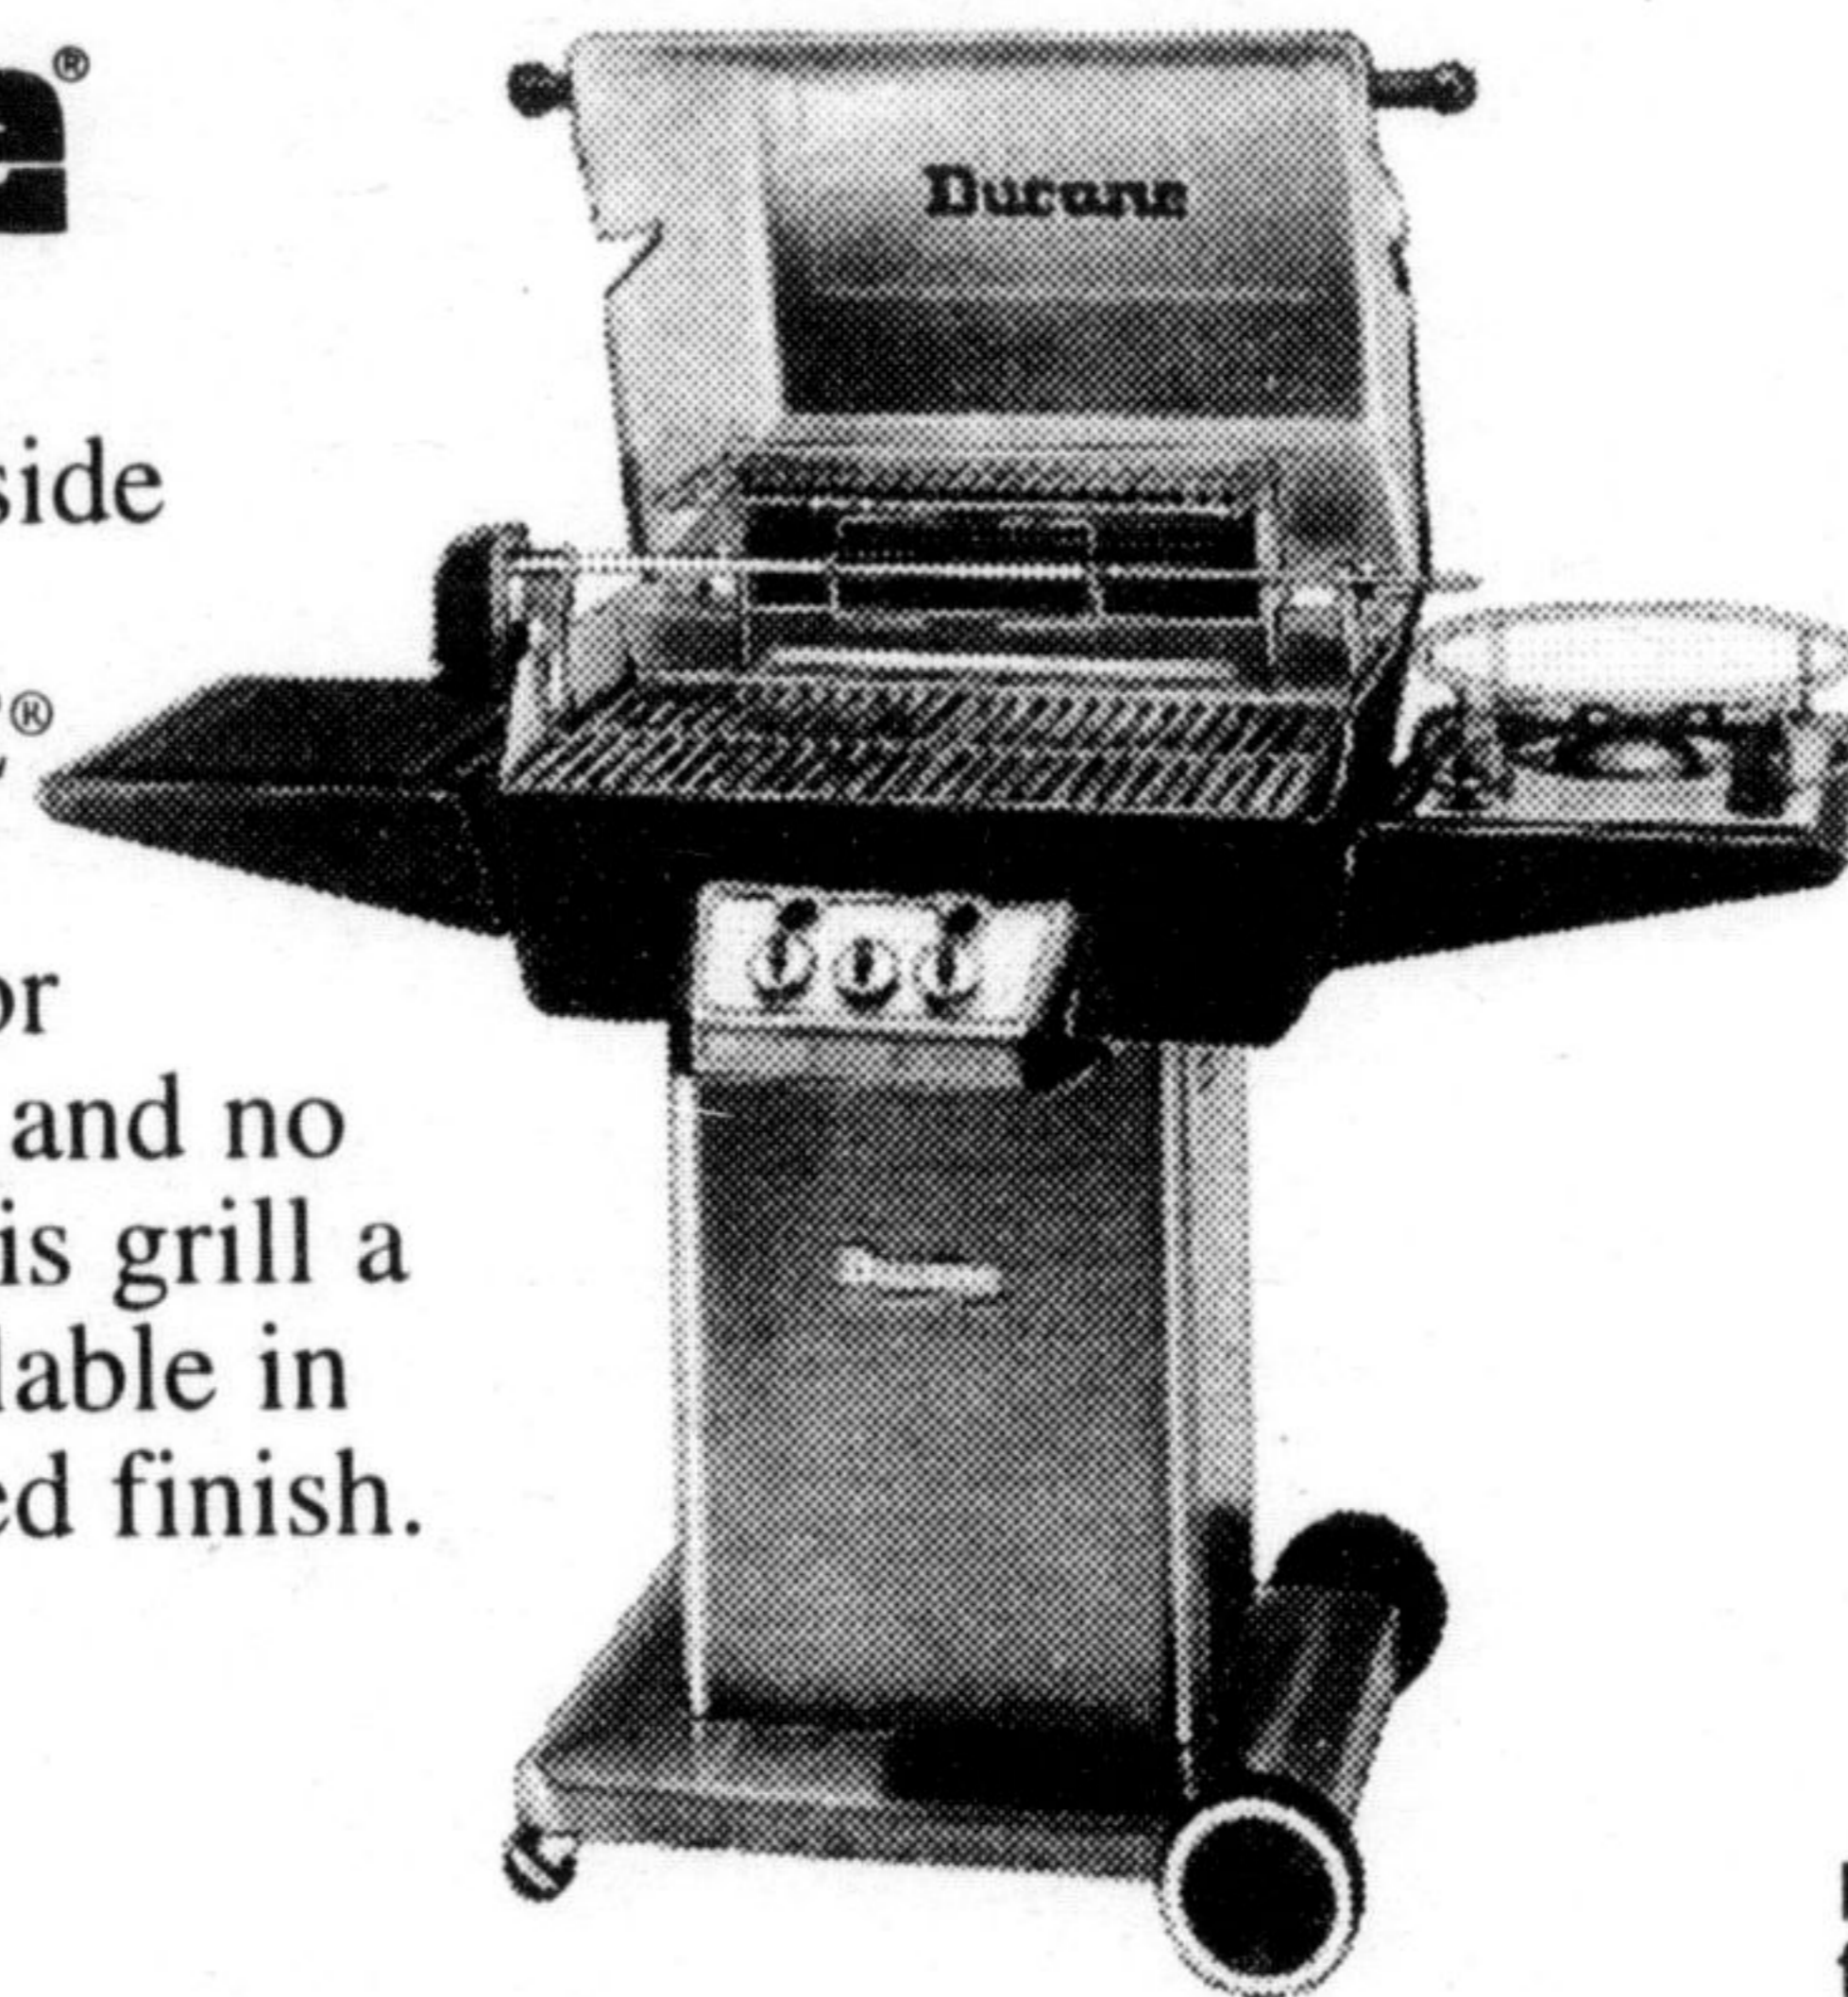

Ducane®
MODEL 5004
Two SANATEC® side shelves plus the ROTIS-A-GRATE® which cooks from behind the meat for incredible flavour and no flare-ups, make this grill a delight! Also available in Ducane's bright red finish.

Grill shown with optional side cooker insert

Ducane®
MODEL 1204
Twin burners plus rotary ignition with VIS-U-GLO® observation ports and removable cooking shelf make the 1204S a great way to grill out!