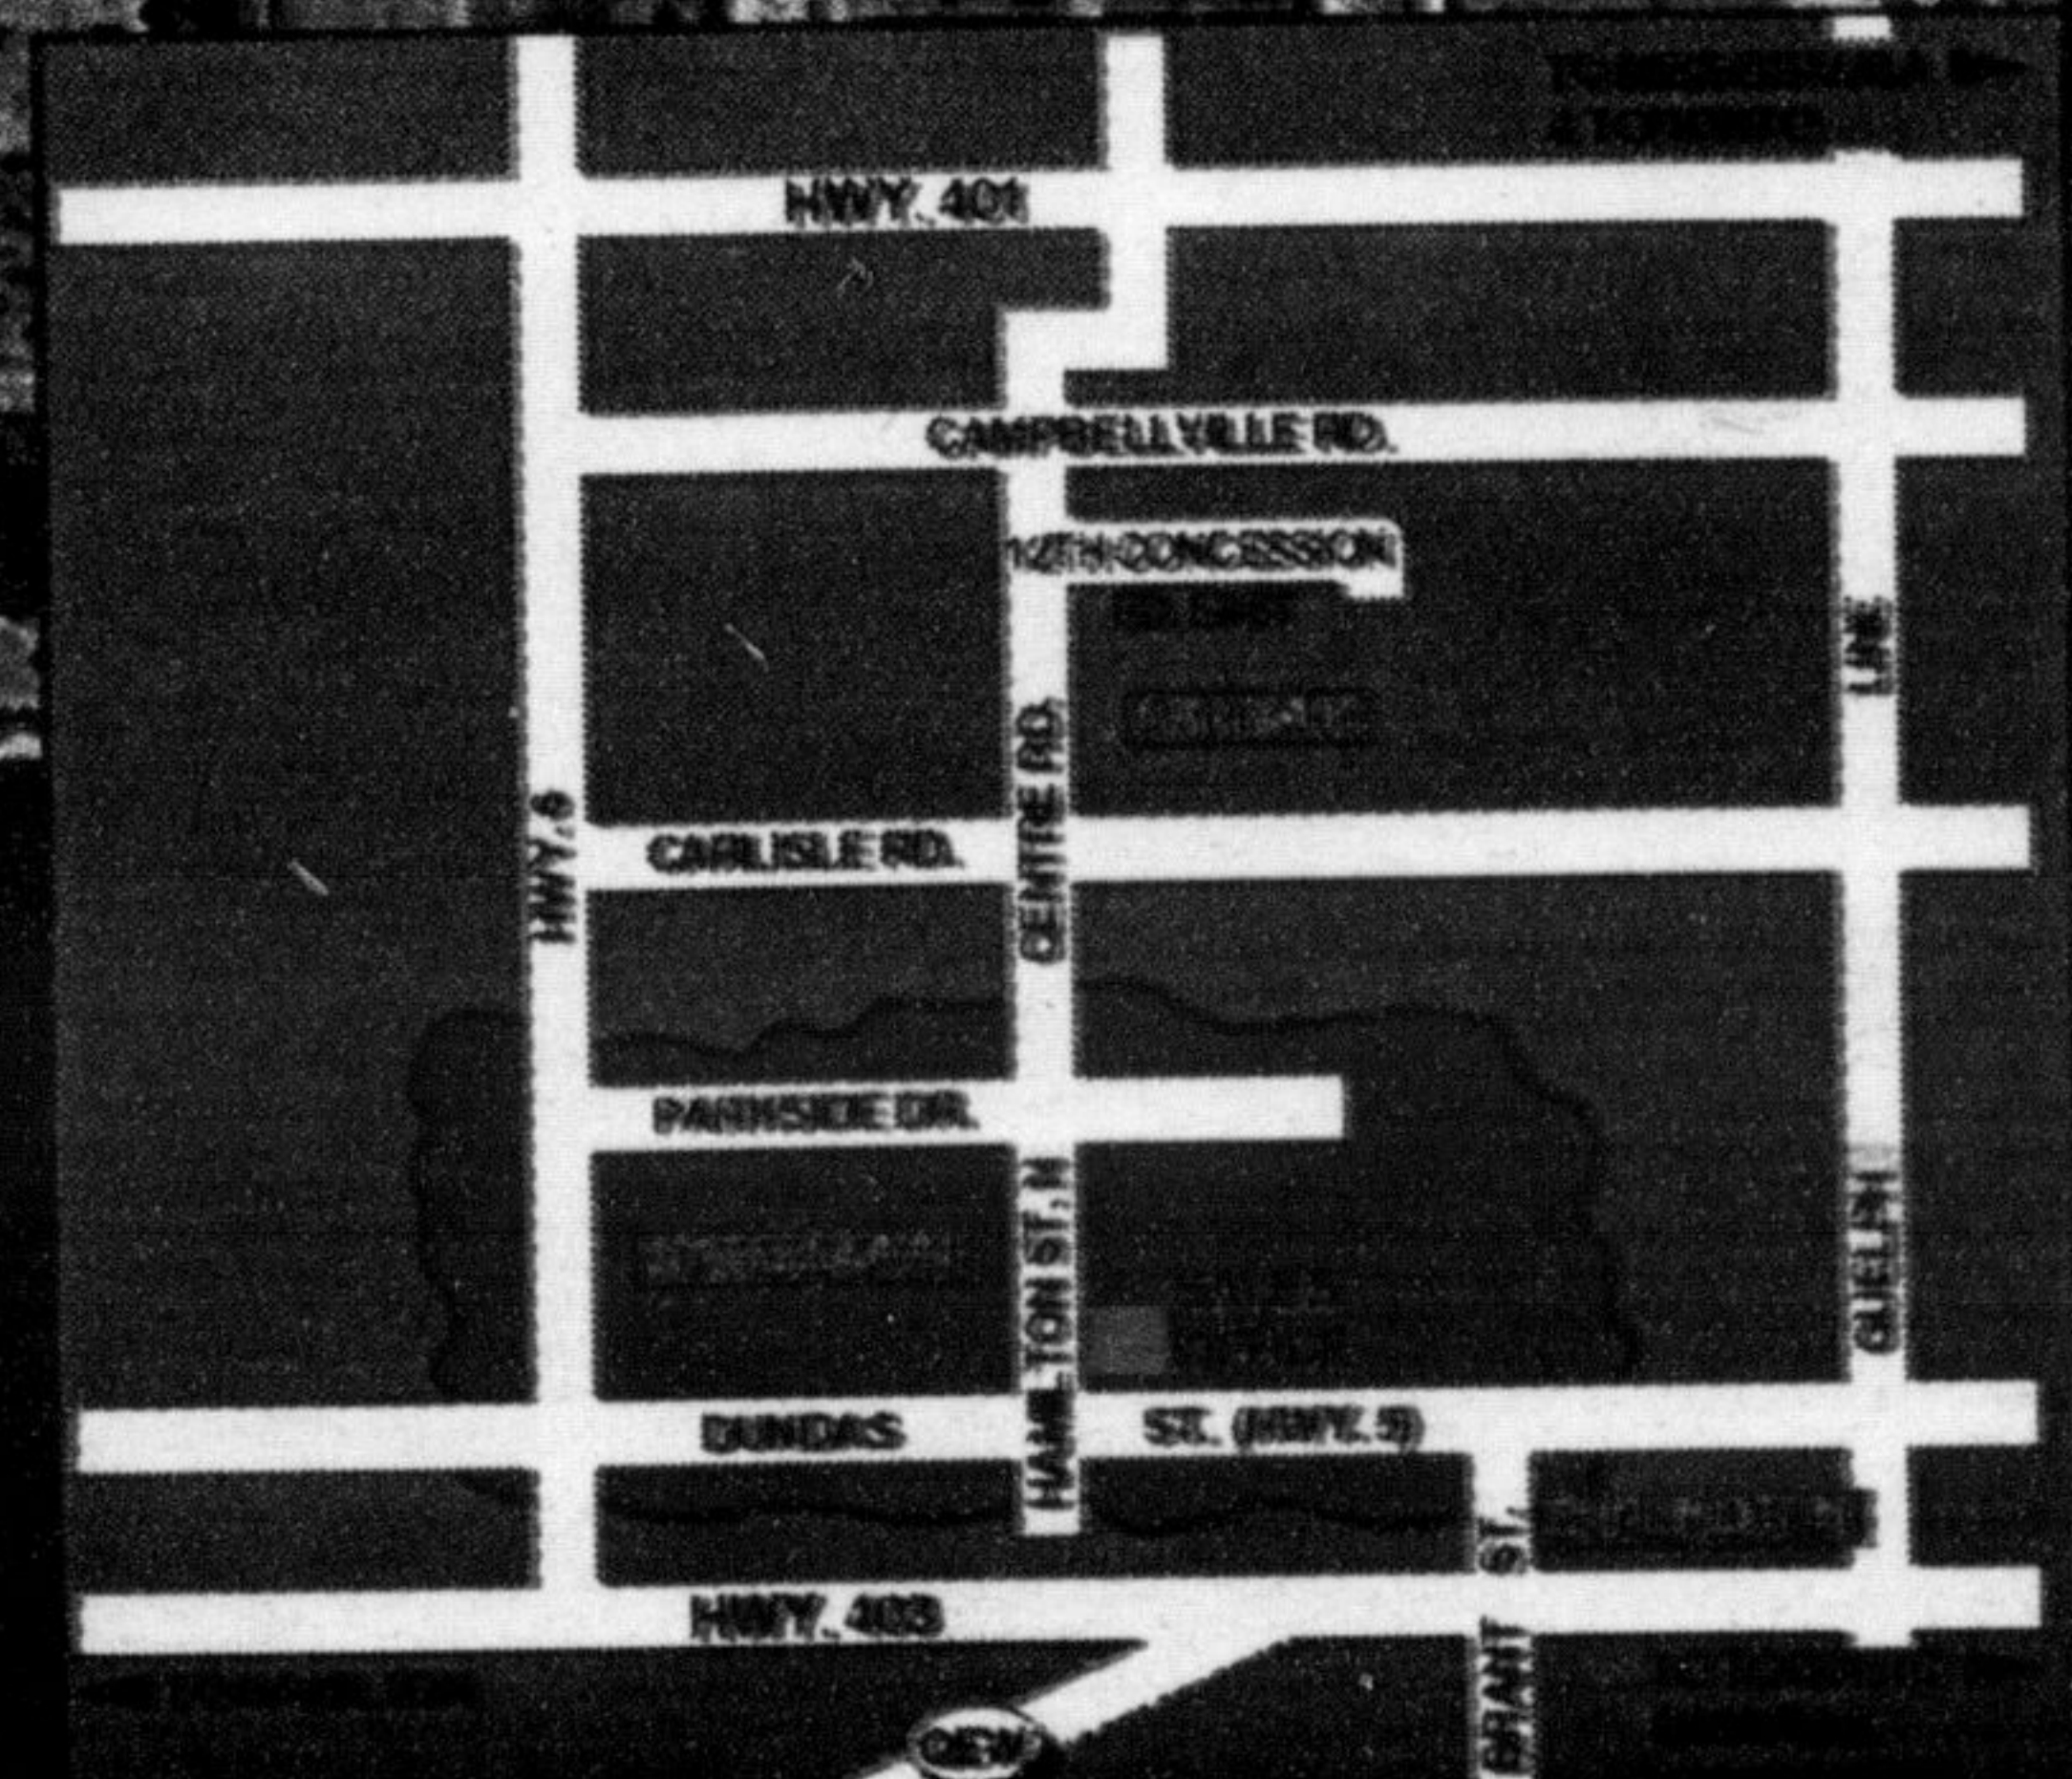

*Some lots may have premiums. Prices and information correct at press time. Artists concept. E & O E.