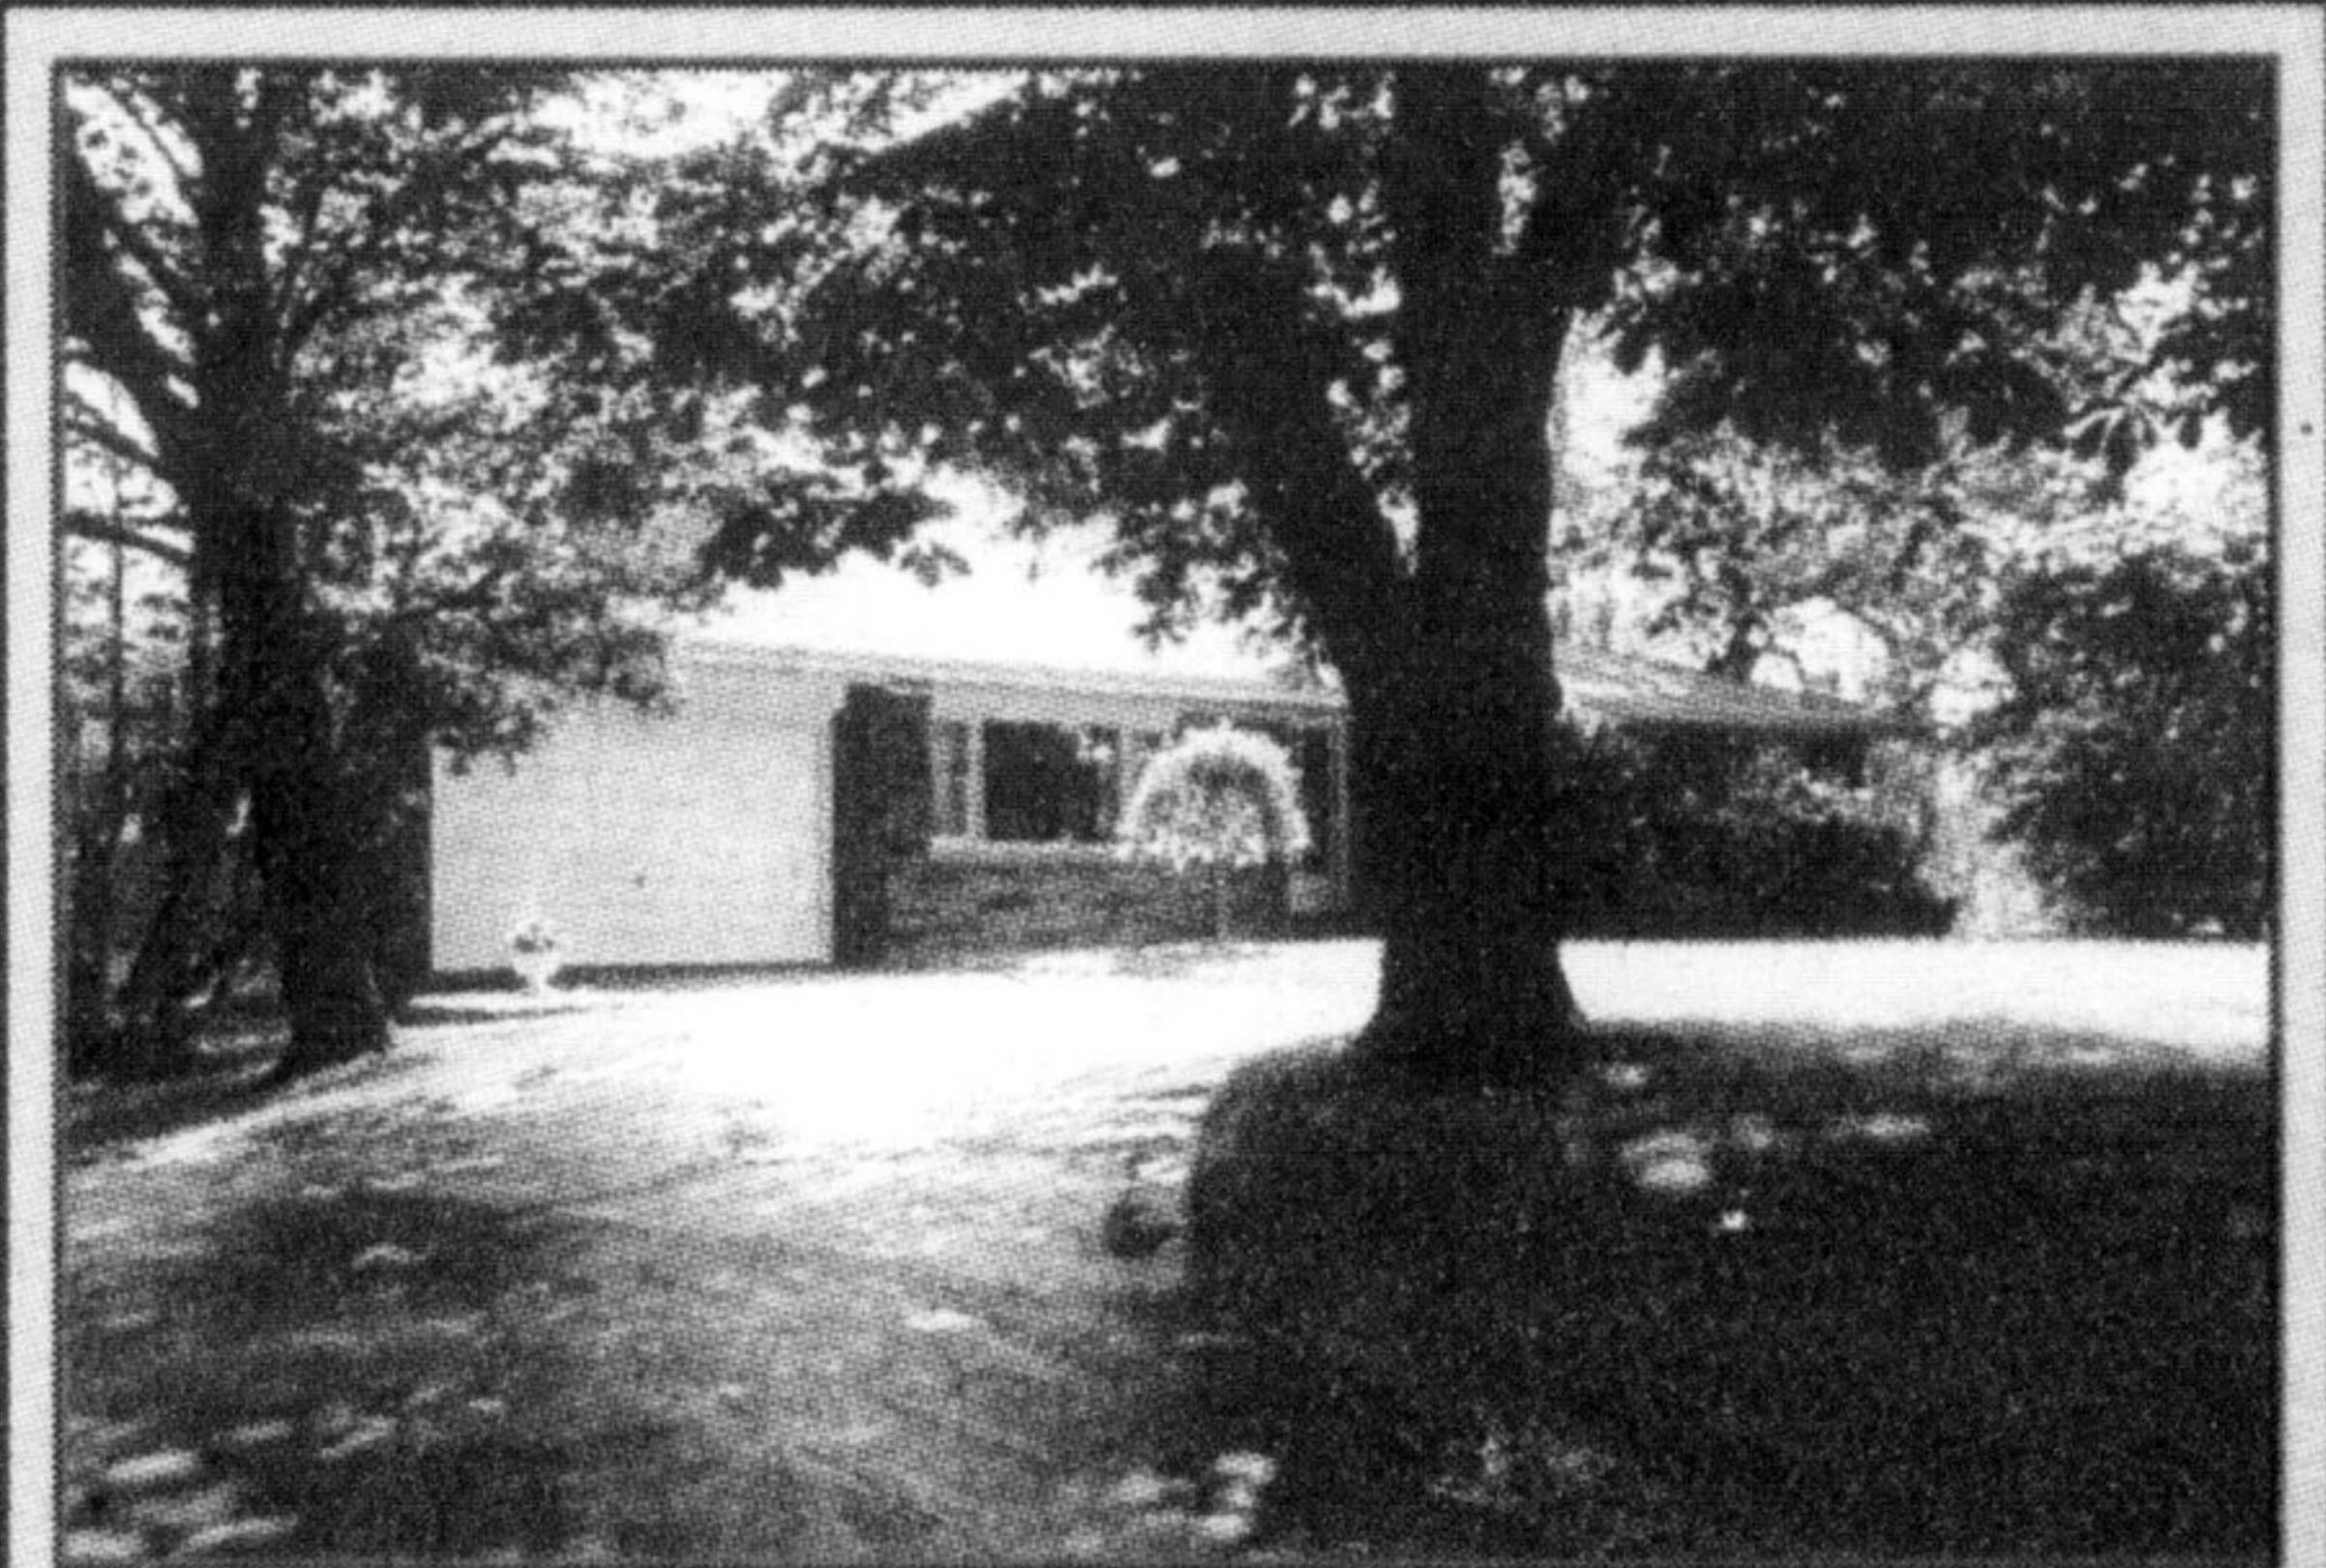

$259,000

ROYAL LEPAGE

1 ACRE OF BEAUTIFUL treed property with creek and open lawns. Well-built brick home, lovingly maintained. Basement partially finished with walk-out at ground level. Excellent location between Milton/Oakville/Mississauga. Long driveway to rear for trucks etc. Just call!

ROYAL LEPAGE REAL ESTATE SERVICES LTD.
VIRGINIA BRAZEAU, Sales Rep. 878-8101