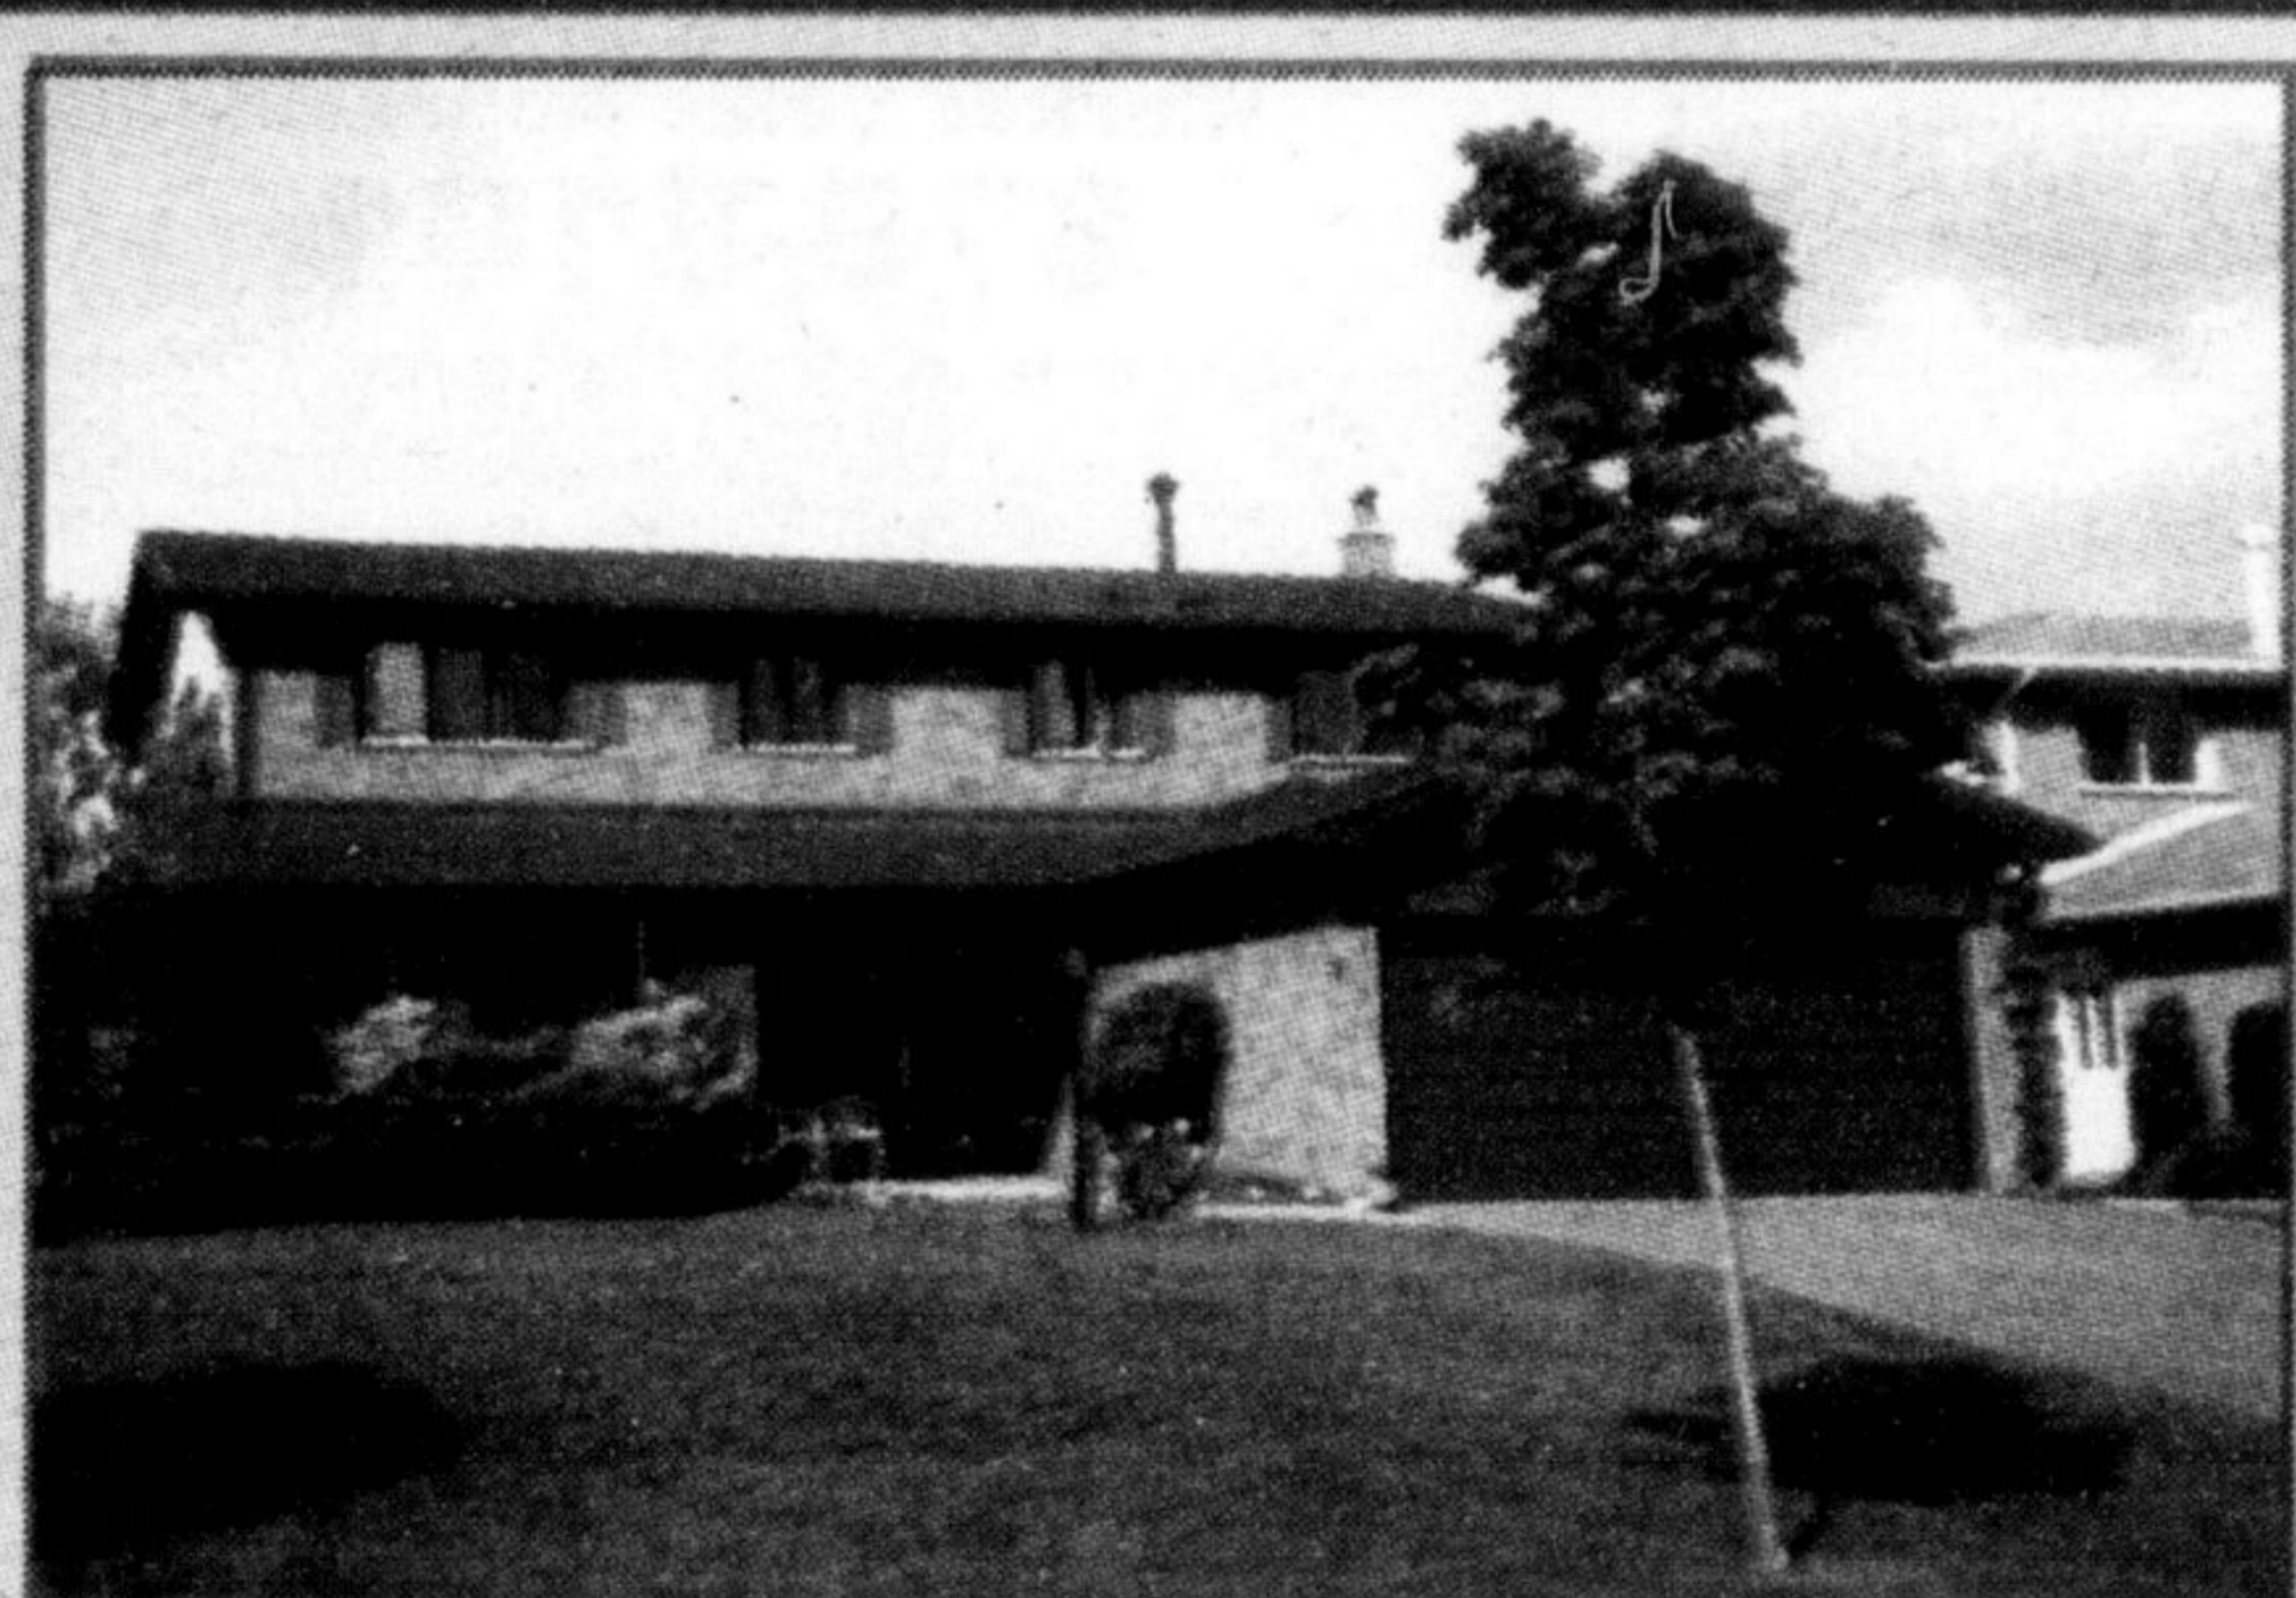

$249,000

ROYAL LEPAGE

LOVELY 4 bedroom executive in desirable area. Completely renovated kitchen with Maple cupboards, white ceramic counters, oak floors +/o. Slate tiles in foyer, fireplace, 2 patio doors to deck, replaced windows, reshingled roof, repaved driveway - Just move in!!

ROYAL LEPAGE REAL ESTATE SERVICES LTD.
VIRGINIA BRAZEAU, Sales Rep. 878-8101