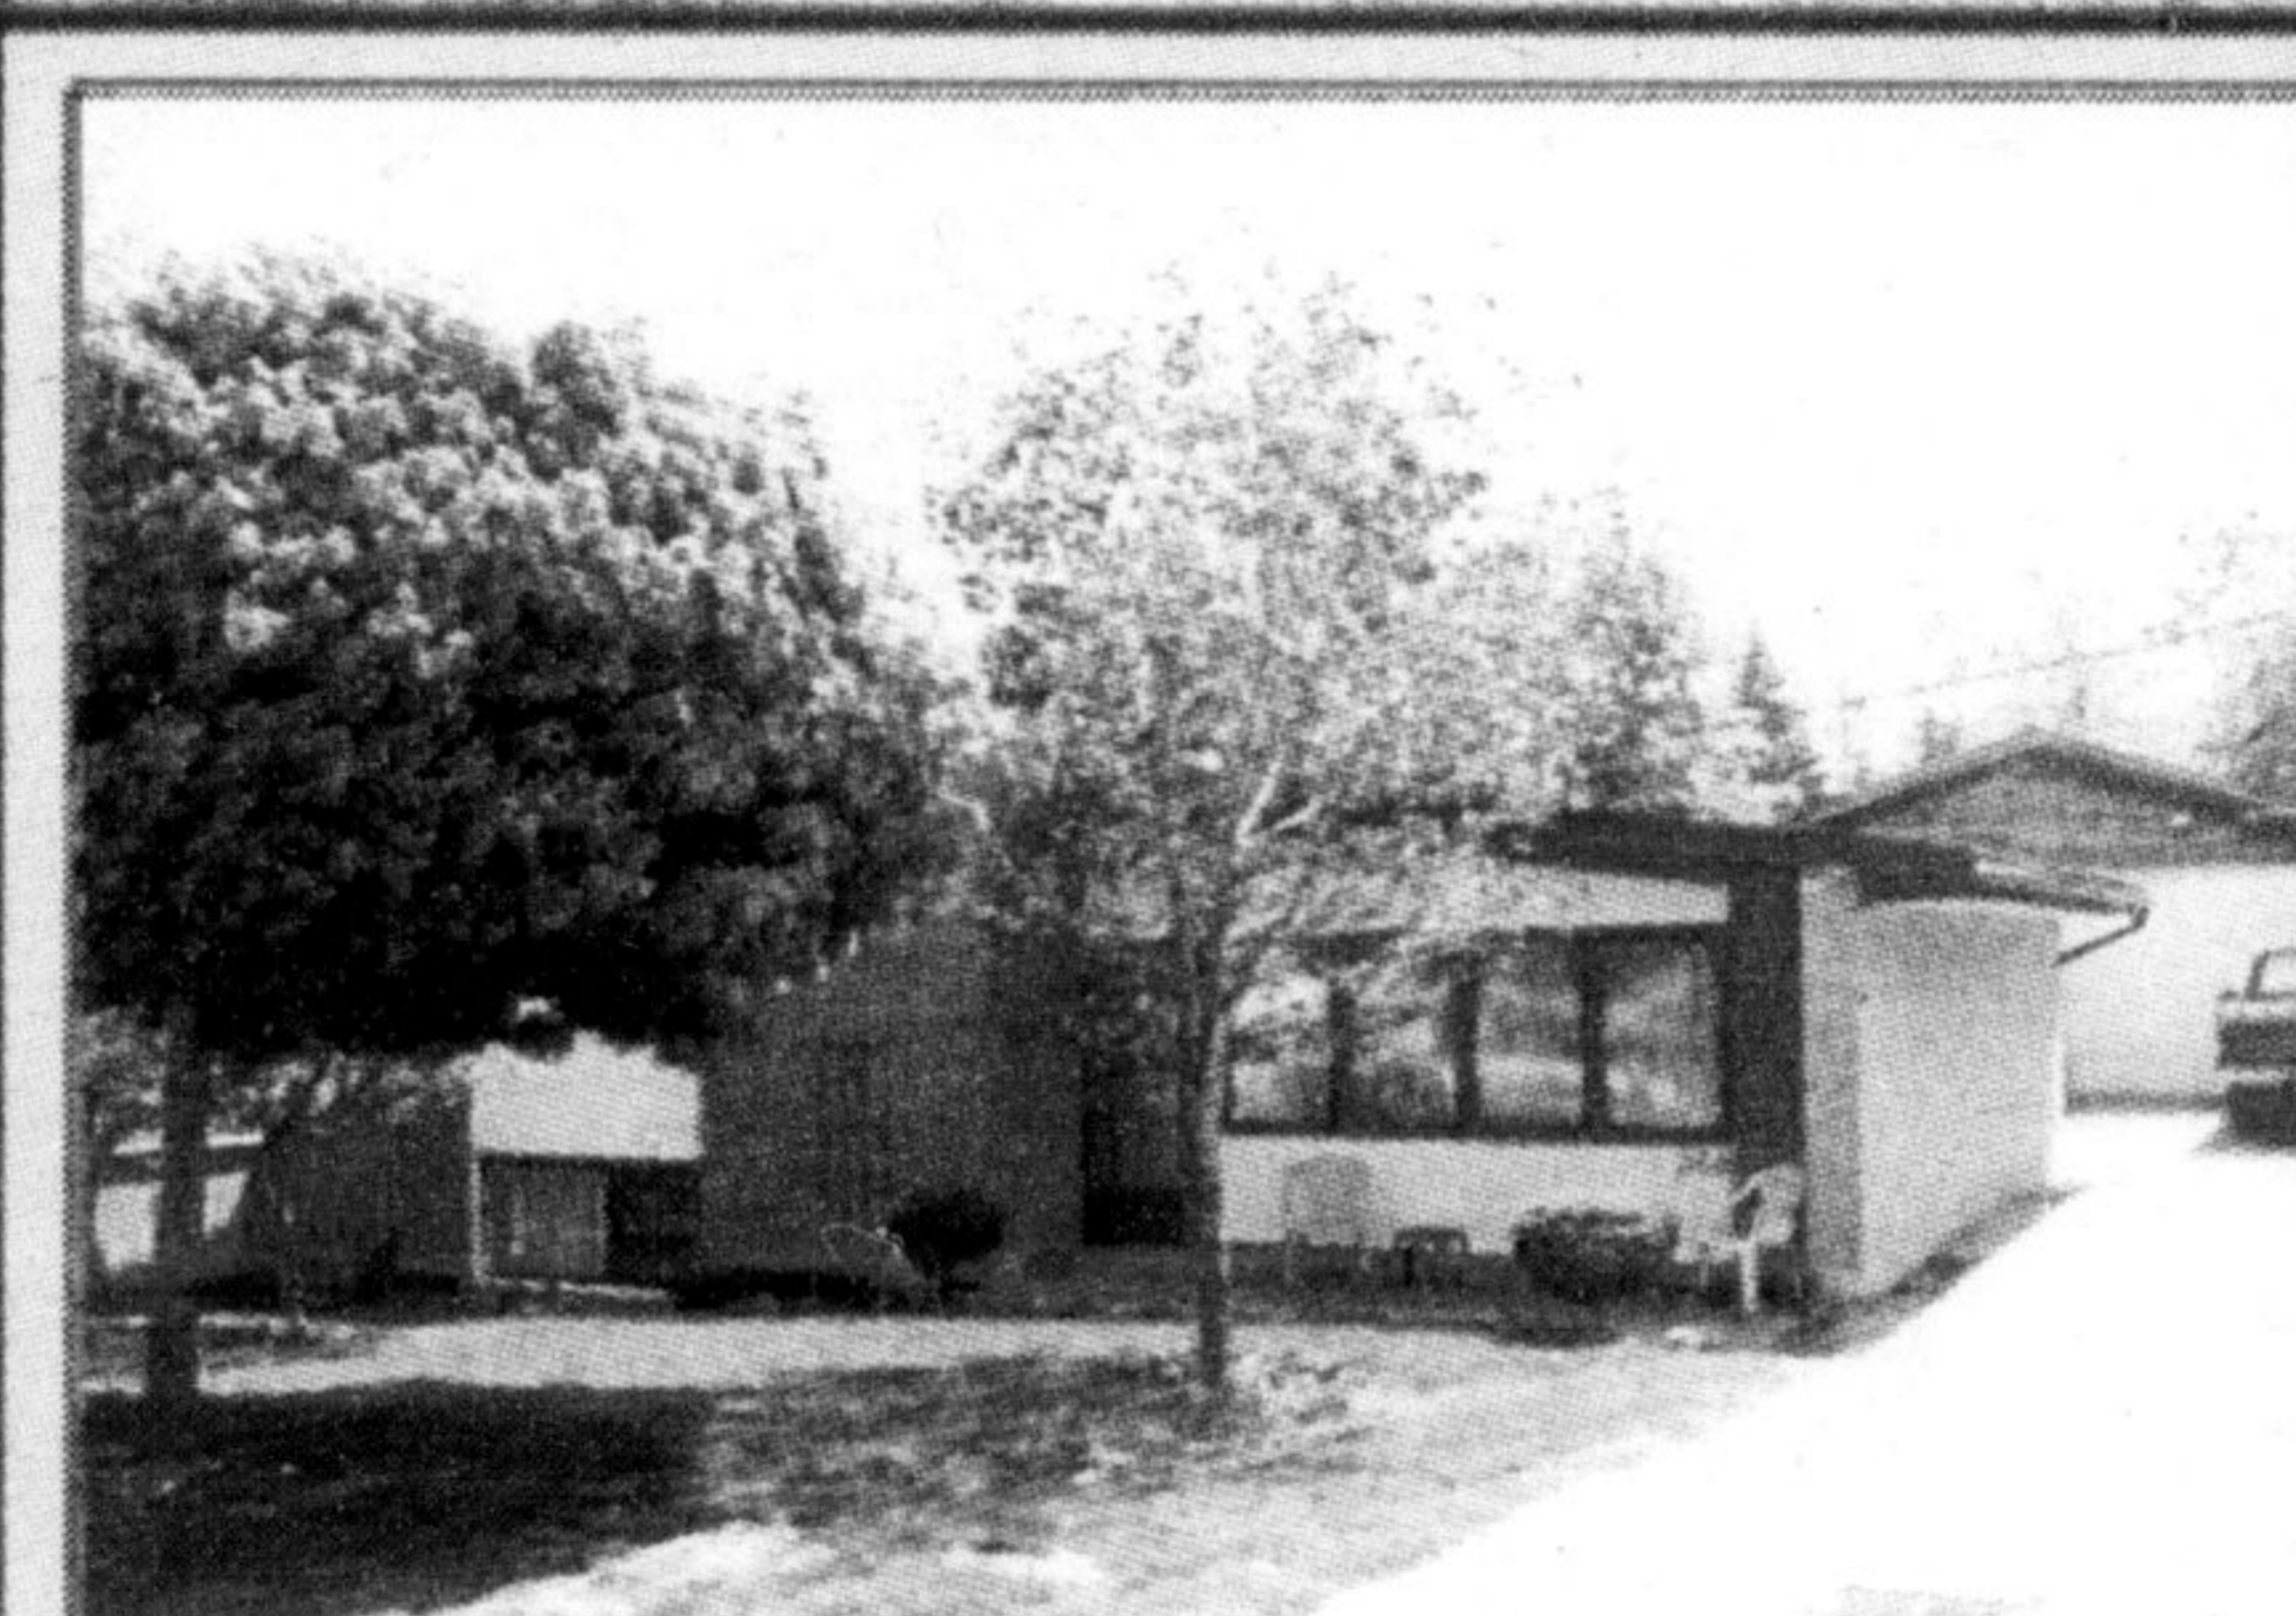

$184,900

RE/MAX®

SERIOUS WORKSHOP Here's a terrific family home with a different layout and a major league separate garage and workshop.

RE/MAX MILTOWNE REALTY CORP.
RICHARD HIERMAN, Sales Rep. 878-7777