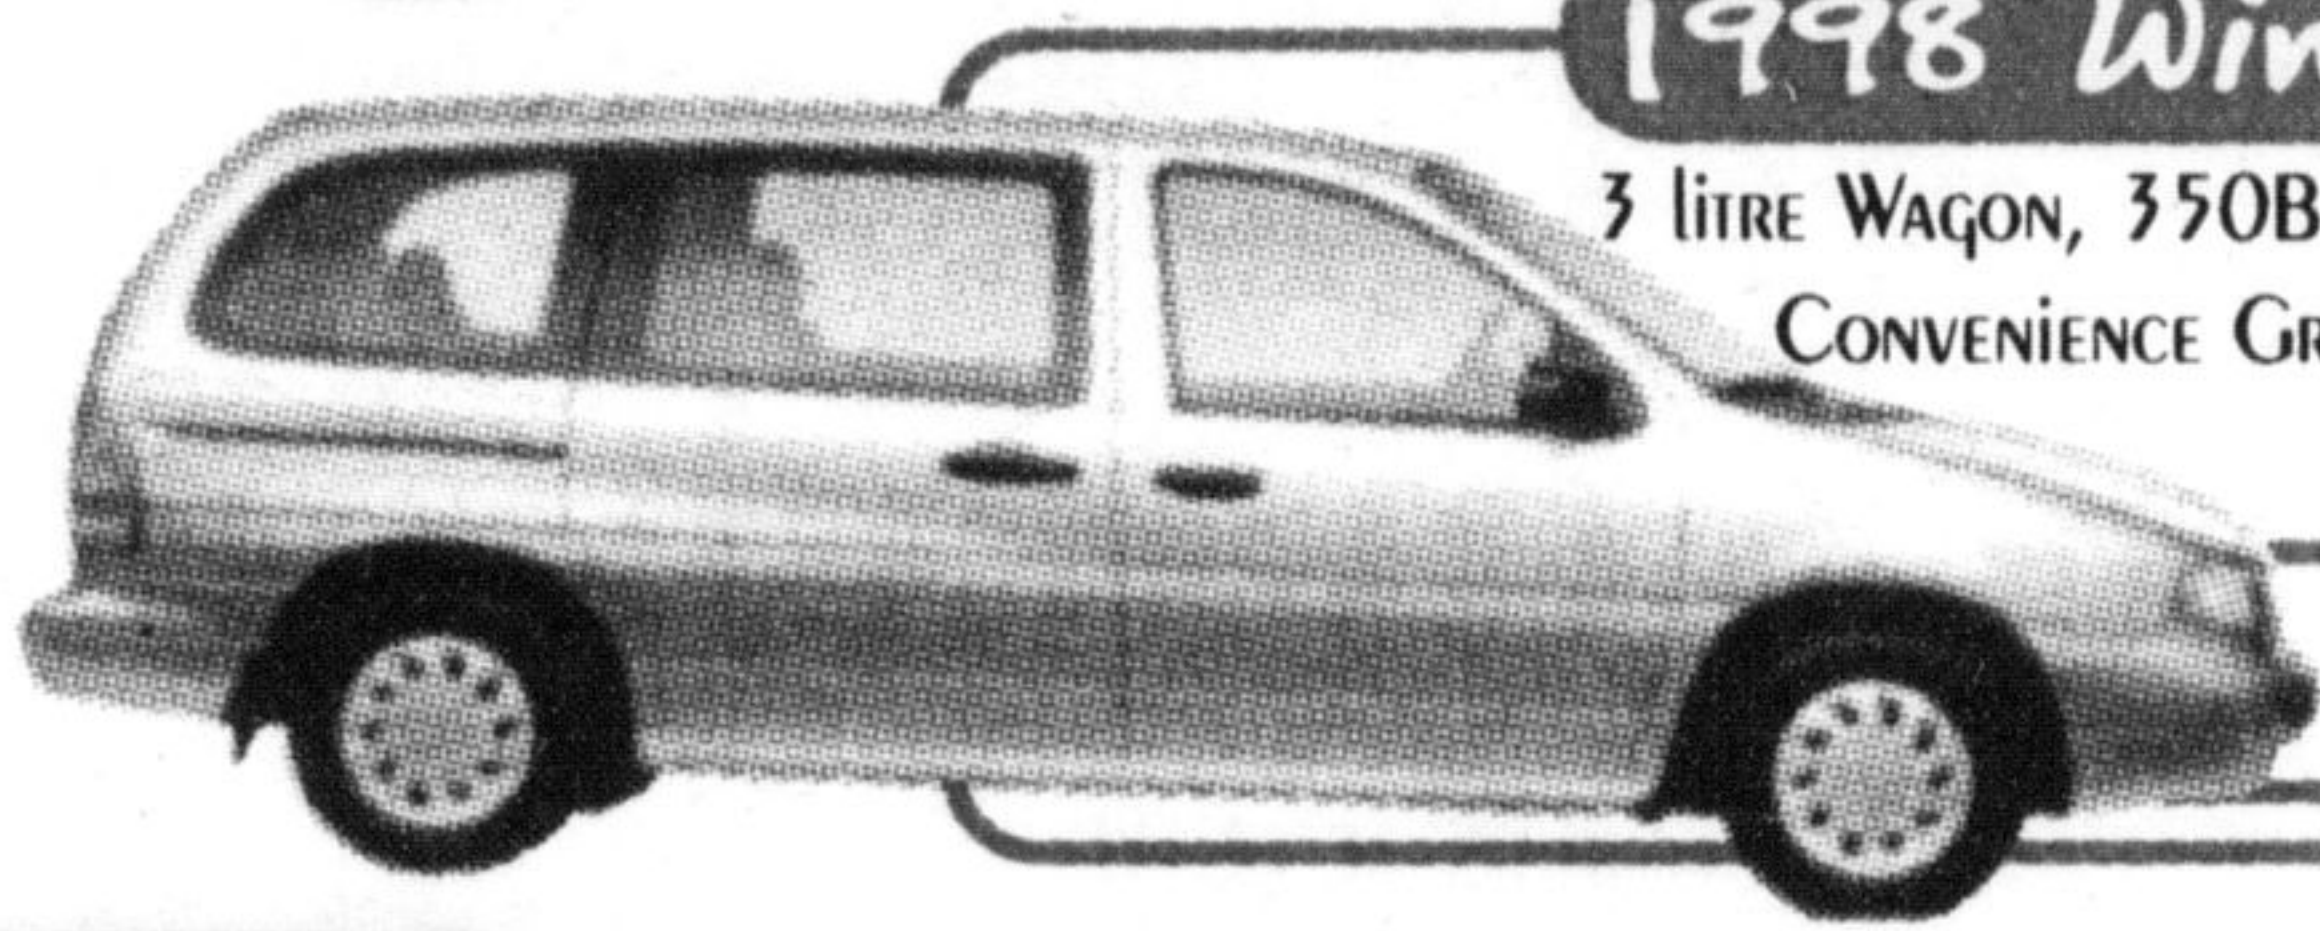

Red Hot

'98 DEMO CLEARANCE

1998 Escort ZX2

POWER GROUP, SPORTS PKG., ABS, 6 DISC CD, & MUCH MORE!

\$15,999*

0% Financing Available

1998 Windstar

3 litre WAGON, 350B Pkg. Air, POWER CONVENIENCE GROUP, FLOOR MATS, Tip Slide SEATS

\$19,999*

1998 Villager

971A Pkg., Tilt Wheel, CRUISE CONTROL, LIGHT GROUP, POWER GROUP, Quad CAPTAIN CHAIRS, ALUMINUM WHEELS

\$23,599*

0% Financing Available

1998 Eddie Bauer Explorer

696A Pkg., TRAILOR TOW, 410 Limited Slip Axle, ELECTROCHROMATIC MIRROR, LEATHER TRIM Multi Disc CHANGER