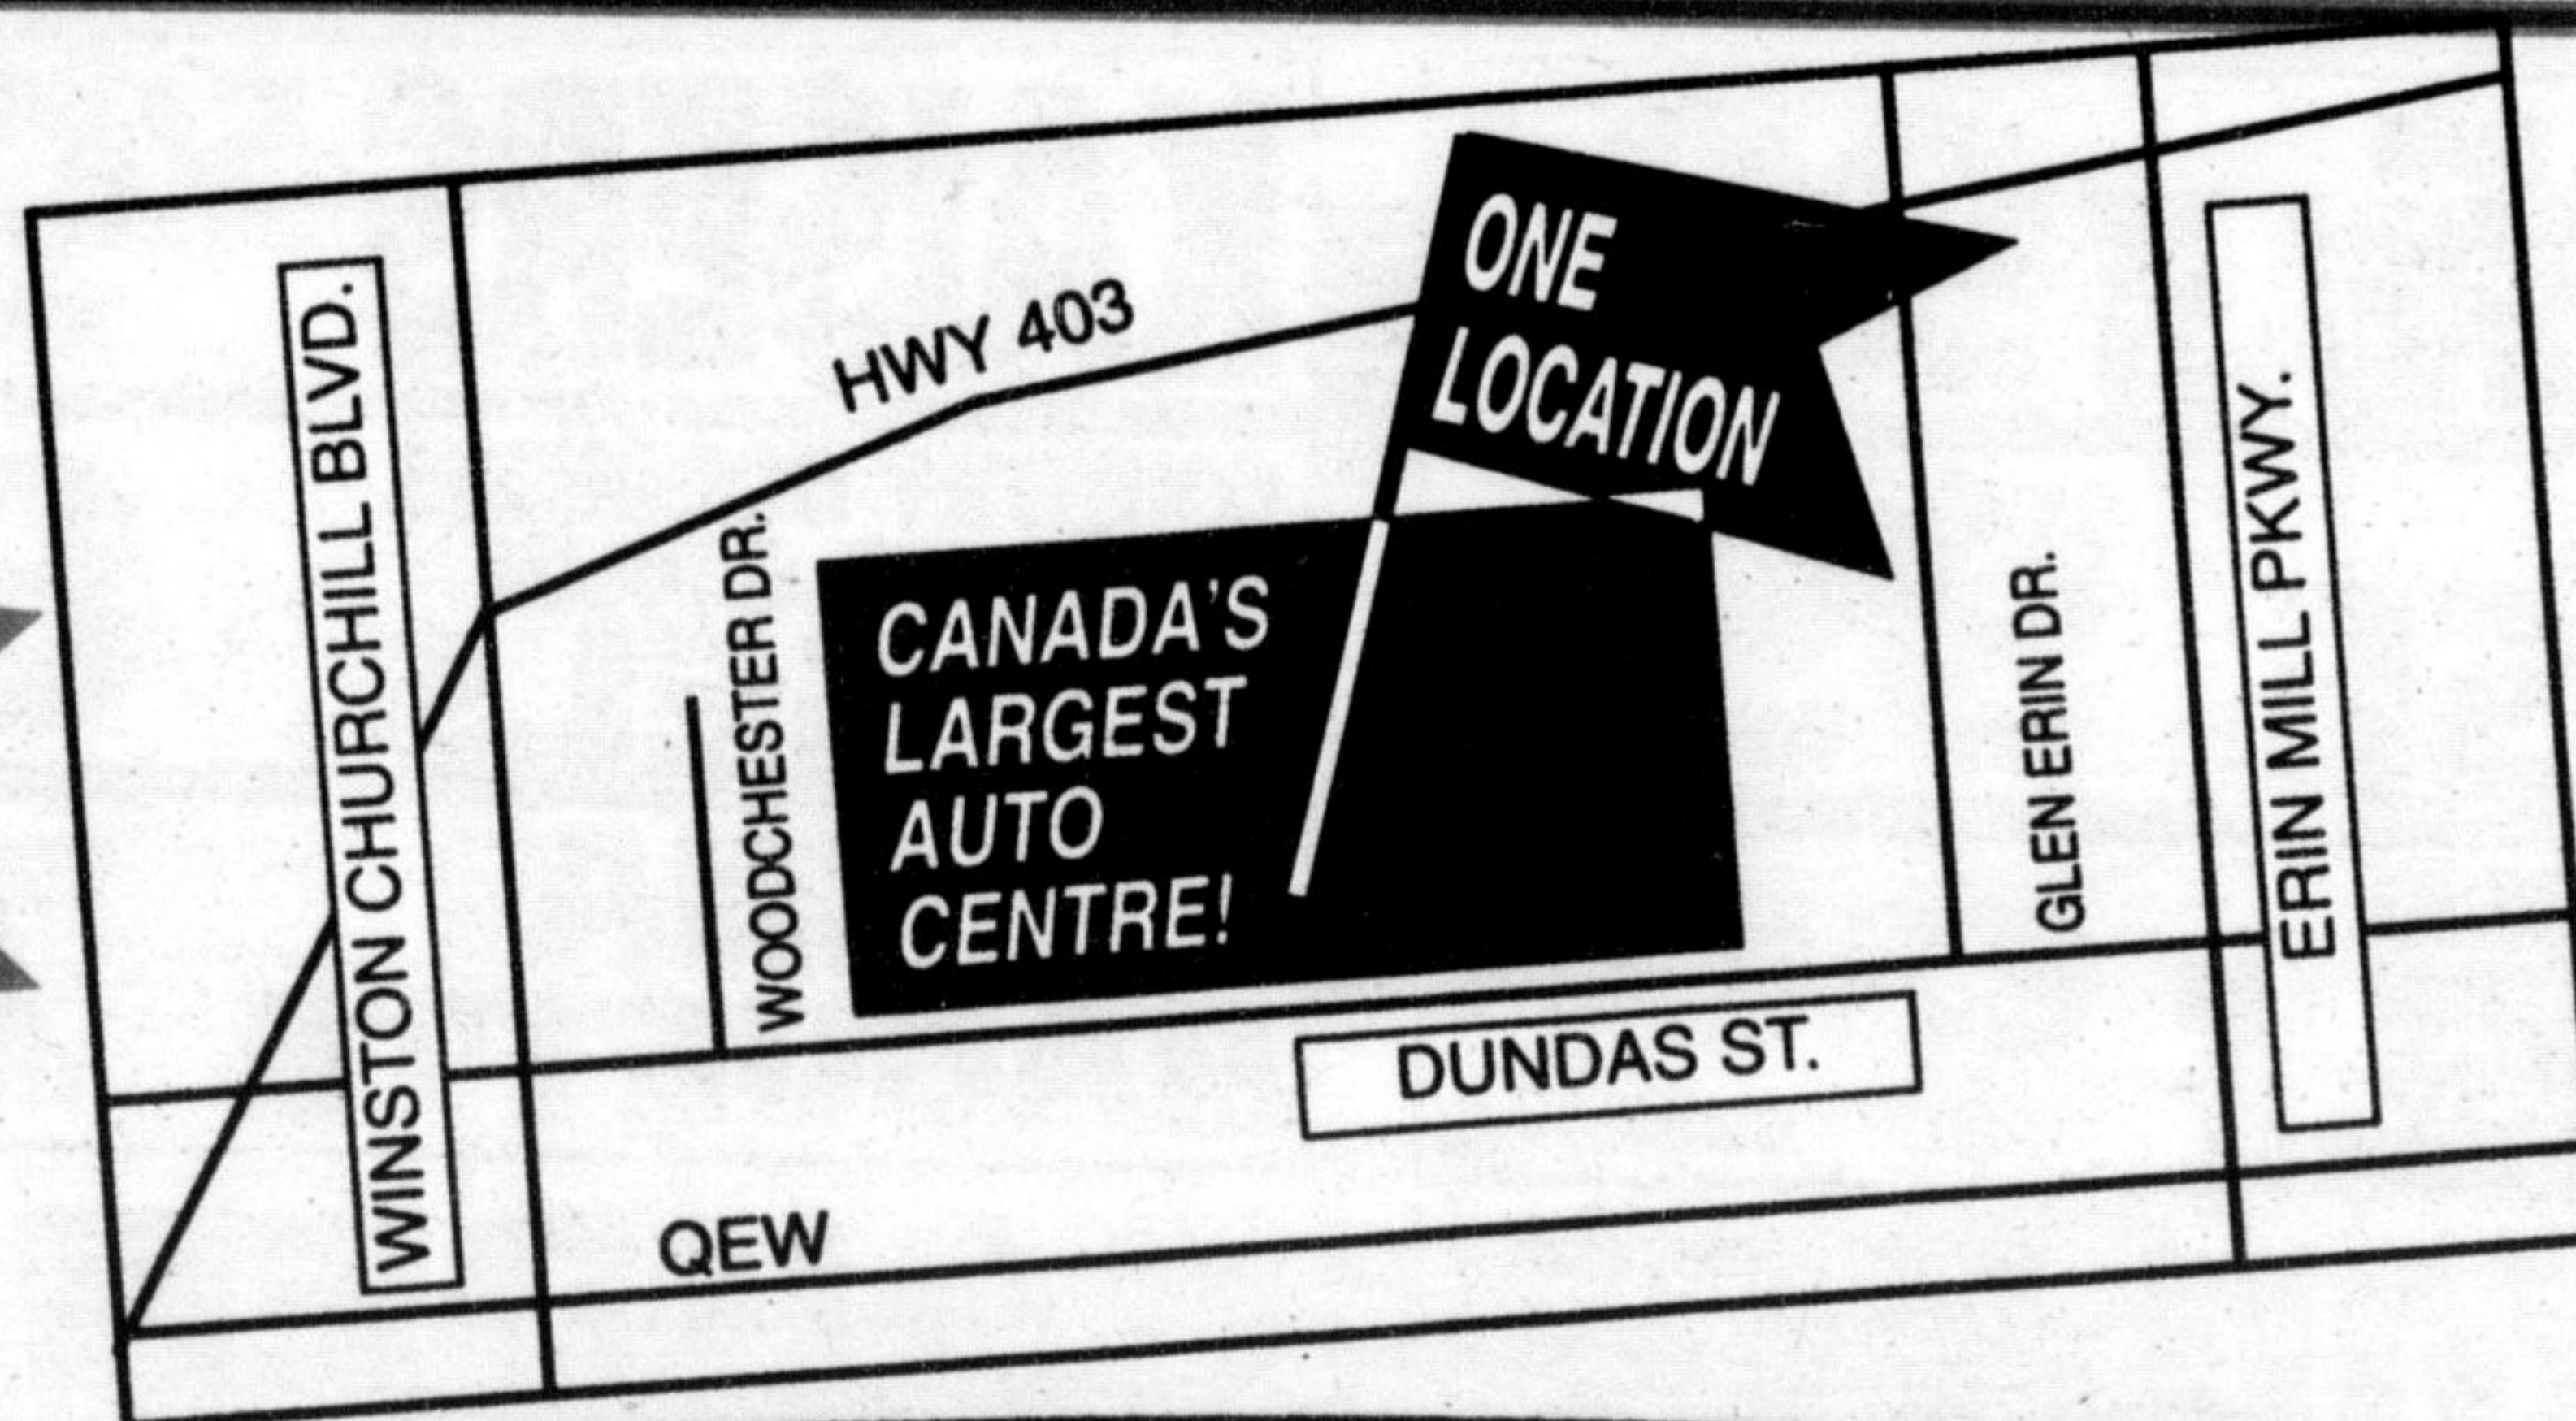

LOW
FINANCE
& LEASE
RATES

NO
NEGOTIATION
REQUIRED!
LOOK FOR
WINDSHIELD
DEALS!

ERIN MILLS IMPORTS
PRE-OWNED CARS
(905) 828-5800

SUBARU
SUBARU
OF MISSISSAUGA
(905) 569-7777

APPLEWOOD
CHEVROLET
OLDSMOBILE GEO
(905) 828-2221

ERIN DODGE
CHRYSLER
JEEP
(905) 828-2004

HYUNDAI
HYUNDAI
OF MISSISSAUGA
(905) 828-5923

VOLVO
ERIN MILLS VOLVO
(905) 607-4230

Ford
ERINWOOD FORD SALES
(905) 828-1600

ERIN PARK LEXUS
TOYOTA
(905) 828-7711

WOODCHESTER
INFINITI NISSAN
(905) 828-7001

LAURIE WILLIAMSON
PONTIAC BUICK
(905) 607-4000

MAZDA
ERIN MILLS MAZDA
(905) 828-0070

FREE
BBQ FRANKS

Sat., April 25th
ONLY!

Courtesy of...

sponsored by
Maple Lodge
FARMS