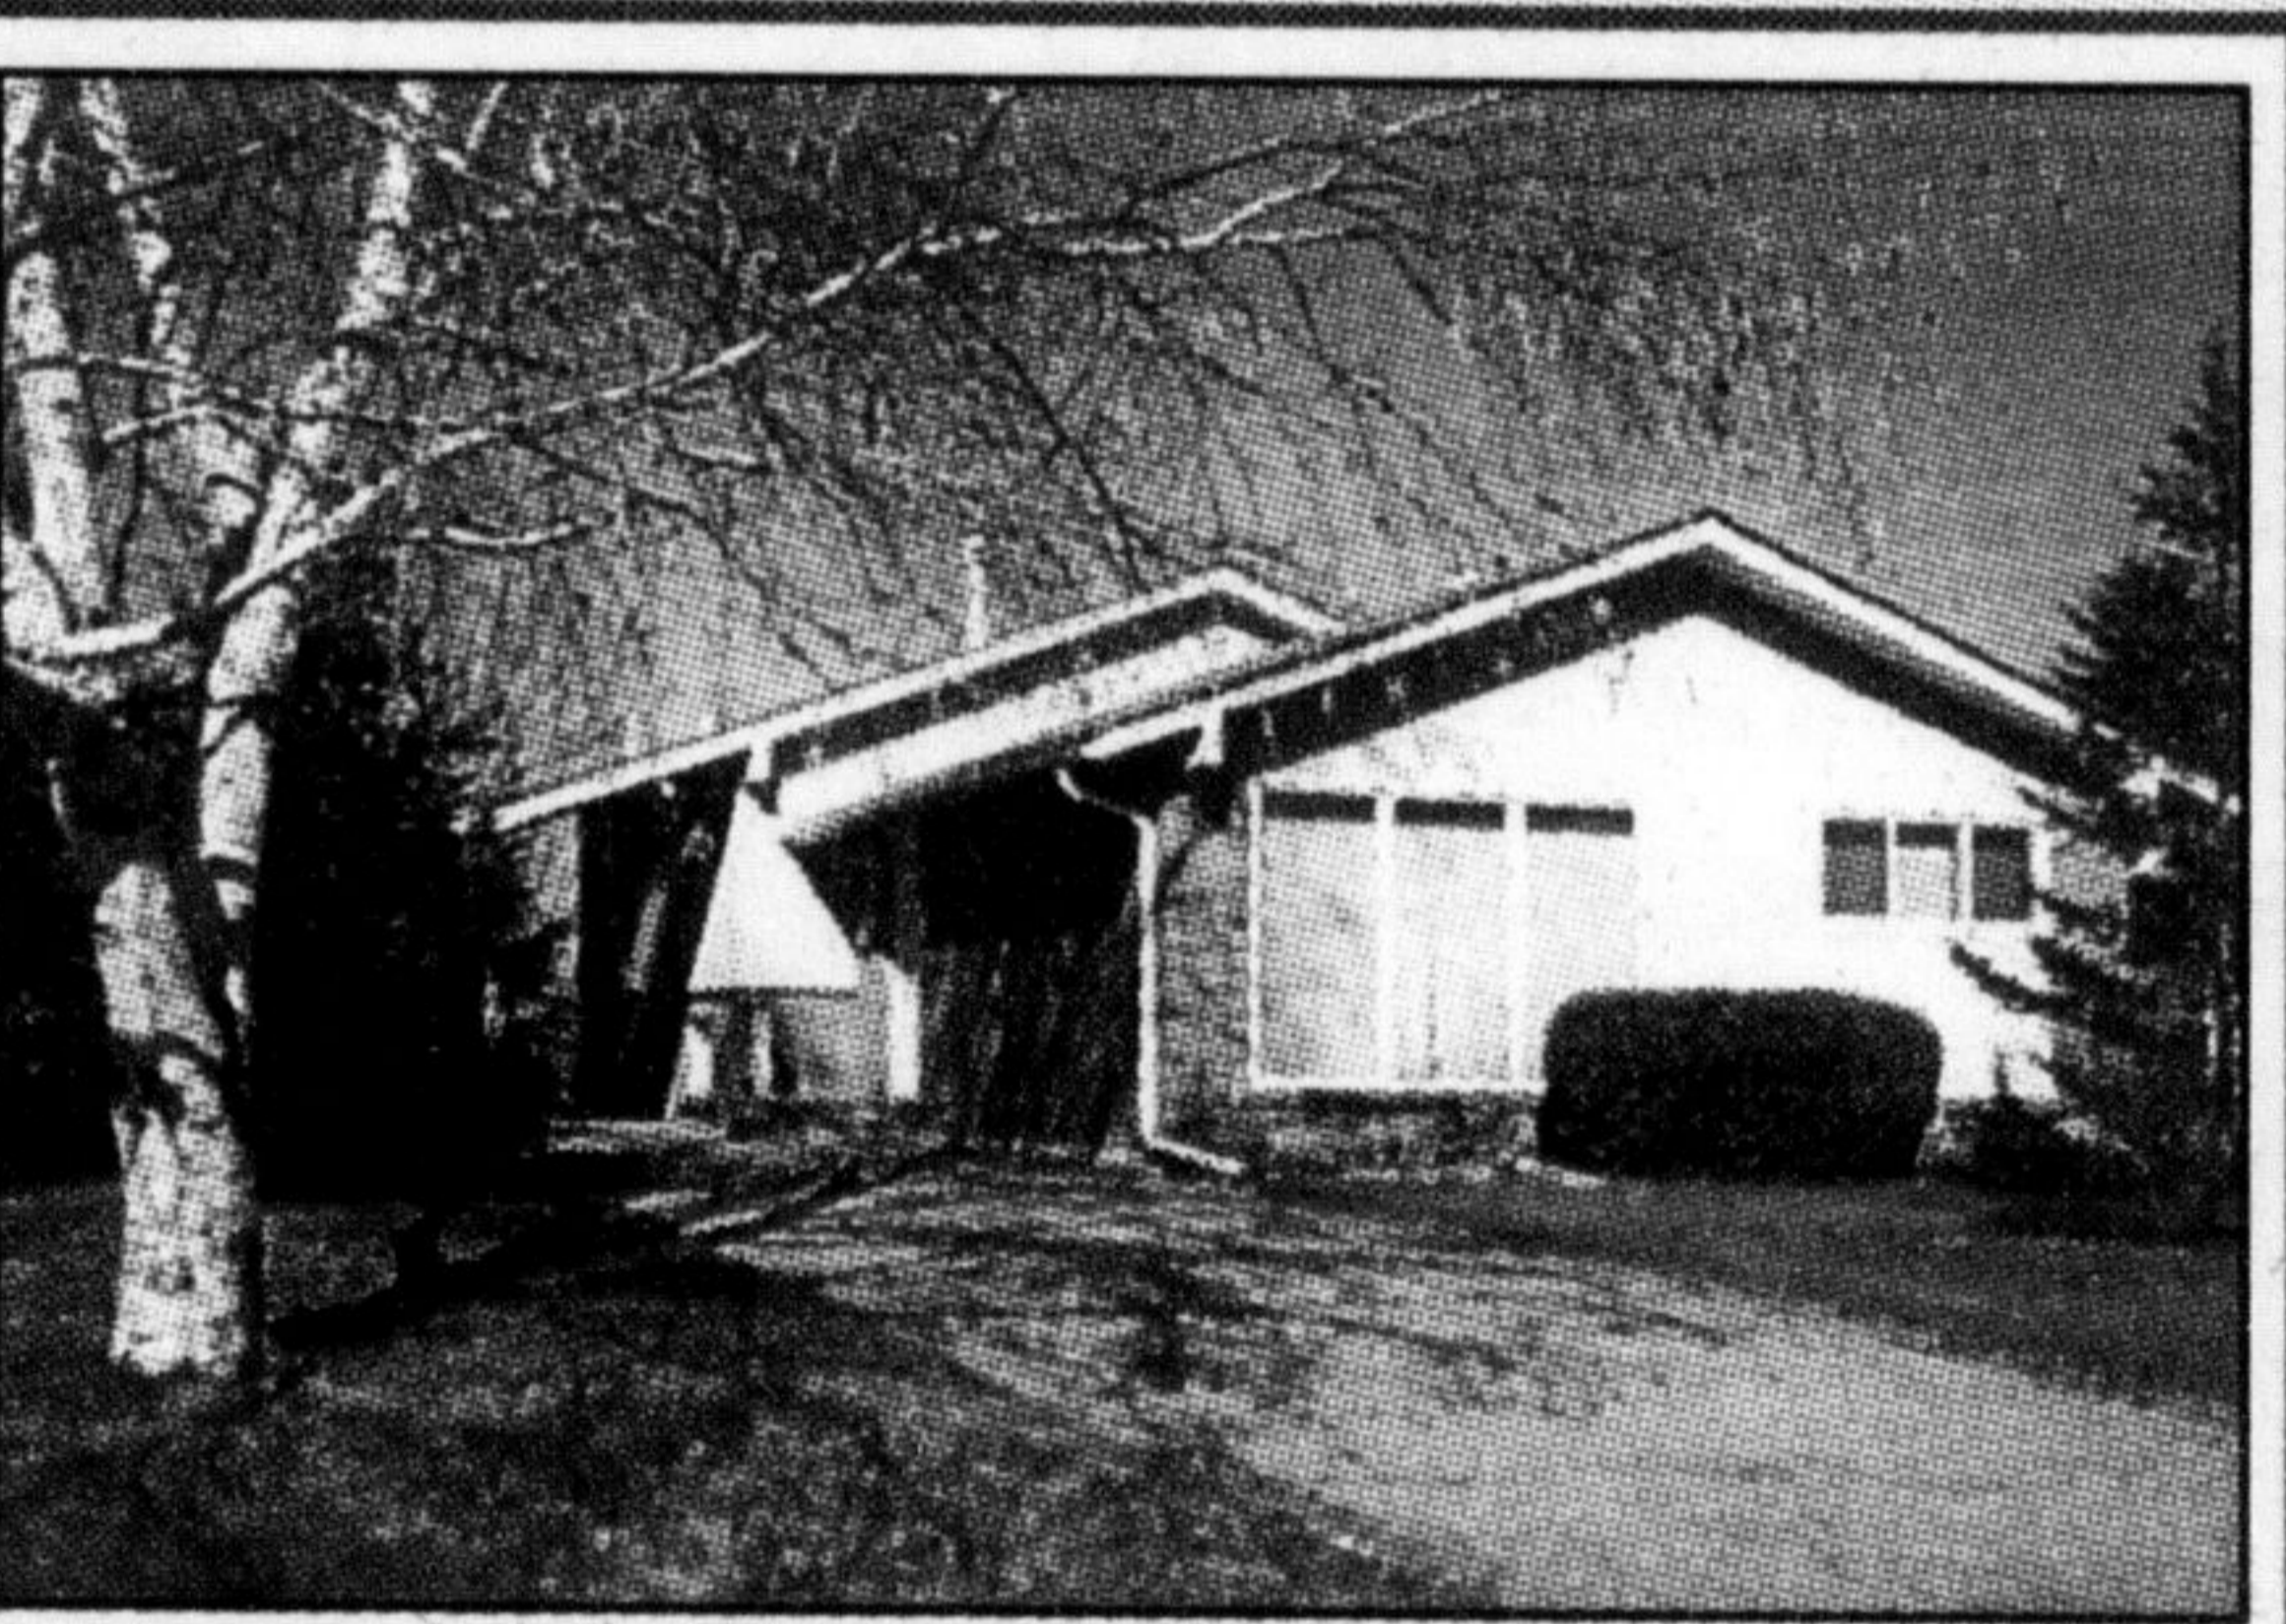

Additional Feature
Homes on
Back Page

The Canadian Champion BEST HOMES

MILTON, ONTARIO

878-2341

April 21, 1998

JUST LISTED
1.2 ACRES RE/MAX®

1.2 ACRES. Country property, easy commuting to Q.E.W./401. Offers 1.2 acres, 3 bedroom sidesplit home with fireplace in living room. Florida room, large kitchen, pool & bath. Must see.

RE/MAX MILTOWNE REALTY CORP.
CLAYTON HACKENBROOK, Assoc. Broker 878-7777

\$122,900 RE/MAX®

BEAUTIFUL NEWLY LISTED TOWNHOUSE. Close to Mall & schools. Upgraded broadloom throughout, new high quality kitchen & foyer flooring, freshly decorated, new bathrooms with tub surround, all new windows, new roof. Call for details.

RE/MAX MILTOWNE REALTY CORP.
SHERYL J. GRAY, Sales Rep. 878-7777

\$399,900 ROYAL LEPAGE

BEAUTIFUL MUSKOKA-LIKE SETTING on 17 acres with trout stream. Within 1/2 hr. commute of all major centres. Custom built Chalet style home with 3 F.P's, skylight, cathedral ceilings, 3 baths, F.R., rec. rm. 3 + 1 bdrms. Coach house with great potential.

ROYAL LEPAGE REAL ESTATE SERVICES LTD.
CAROLE D. BUDWORTH, Sales Rep. 878-8101

\$182,000 ROYAL LEPAGE

IN-TOWN CUTIE 145' deep lot backing on to park! Lovely 3 bedroom backsplit with new oak kitchen & hardwood floors throughout. Quiet desirable residential street near schools. It's worth your attention at this price.