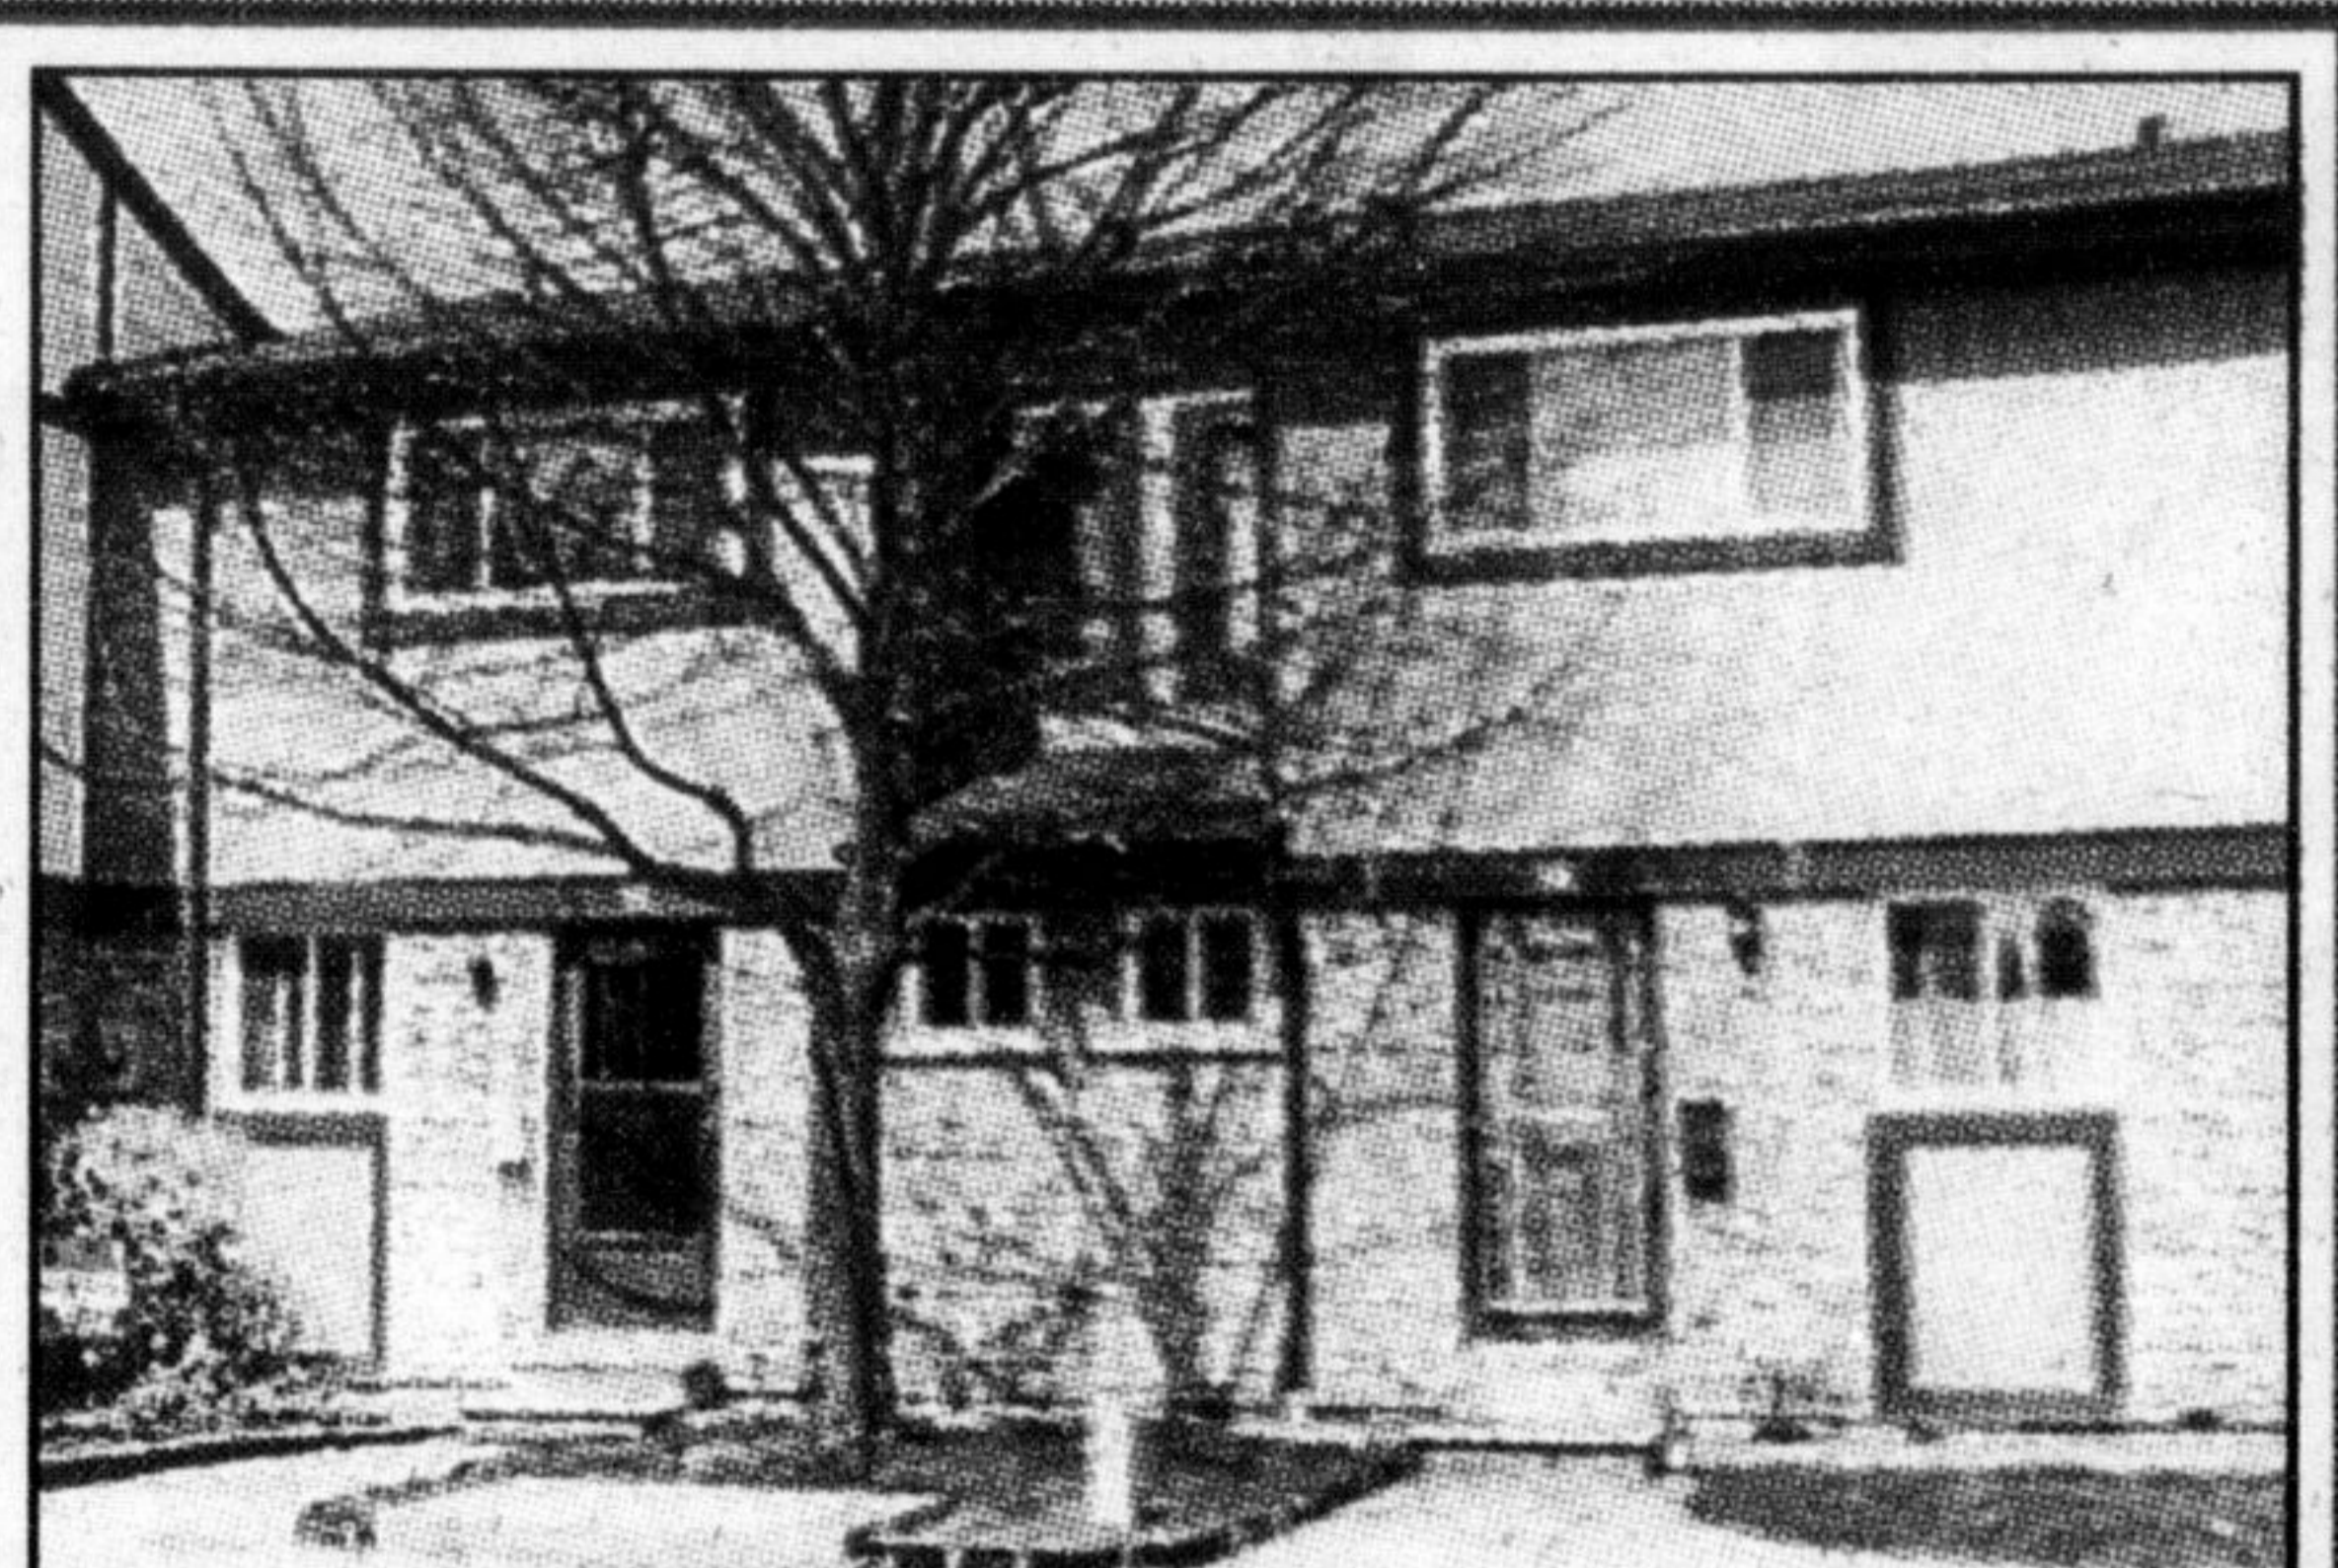

Additional Feature
Homes on
Back Page

The Canadian Champion BEST HOMES

MILTON, ONTARIO

878-2341

April 21, 1998

JUST LISTED
1.2 ACRES RE/MAX®

1.2 ACRES. Country property, easy commuting to Q.E.W./401. Offers 1.2 acres, 3 bedroom sidesplit home with fireplace in living room. Florida room, large kitchen, pool & bath. Must see.

RE/MAX MILTOWNE REALTY CORP.
CLAYTON HACKENBROOK, Assoc. Broker 878-7777

\$122,900 RE/MAX®

BEAUTIFUL NEWLY LISTED TOWNHOUSE. Close to Mall & schools. Upgraded broadloom throughout, new high quality kitchen & foyer flooring, freshly decorated, new bathrooms with tub surround, all new windows, new roof. Call for details.