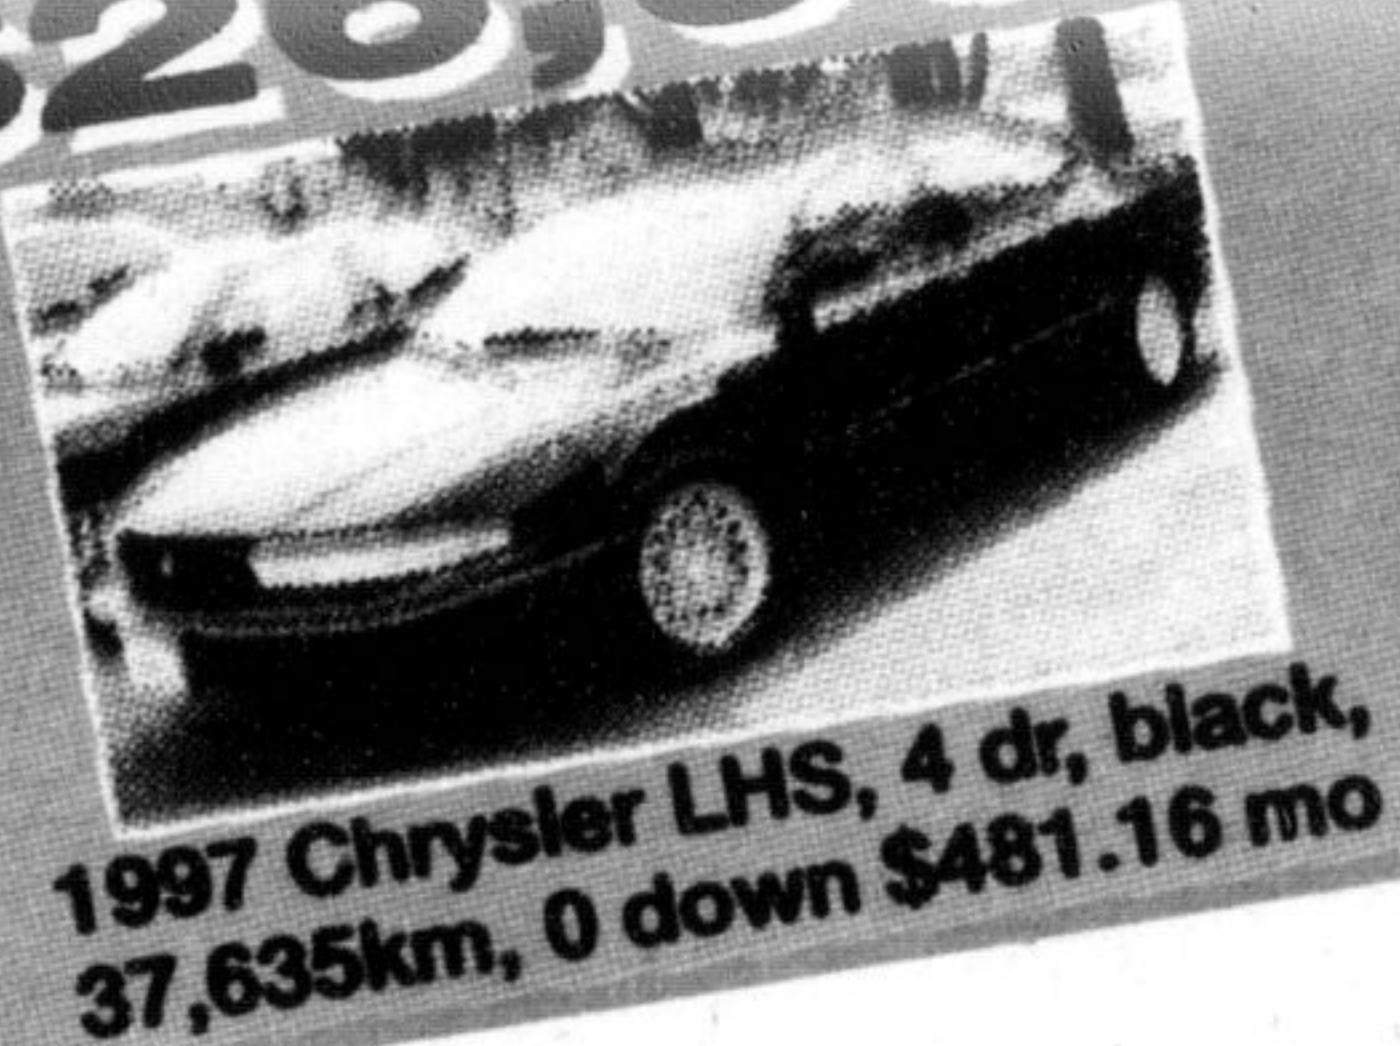

April Showers of Savings

\$26,995

1997 Chrysler LHS, 4 dr, black, 37,635km, 0 down \$481.16 mo

\$12,995

1997 Plymouth Neon, 4 dr, white, 18,000km, 0 down \$243.00 mo

\$5,995

1993 Dodge Shadow, 4 dr, green,

\$22,995

1997 Dodge Gr. Caravan, wagon, white, 30,000km, 0 down \$396.00 mo

\$15,995

1995 Plymouth Voyager SE, wagon, green, 69,000km, 0 down \$340.93 mo

\$14,595

1997 Plymouth Breeze, 4 dr, green, 43,000km, 0 down \$268.88 mo