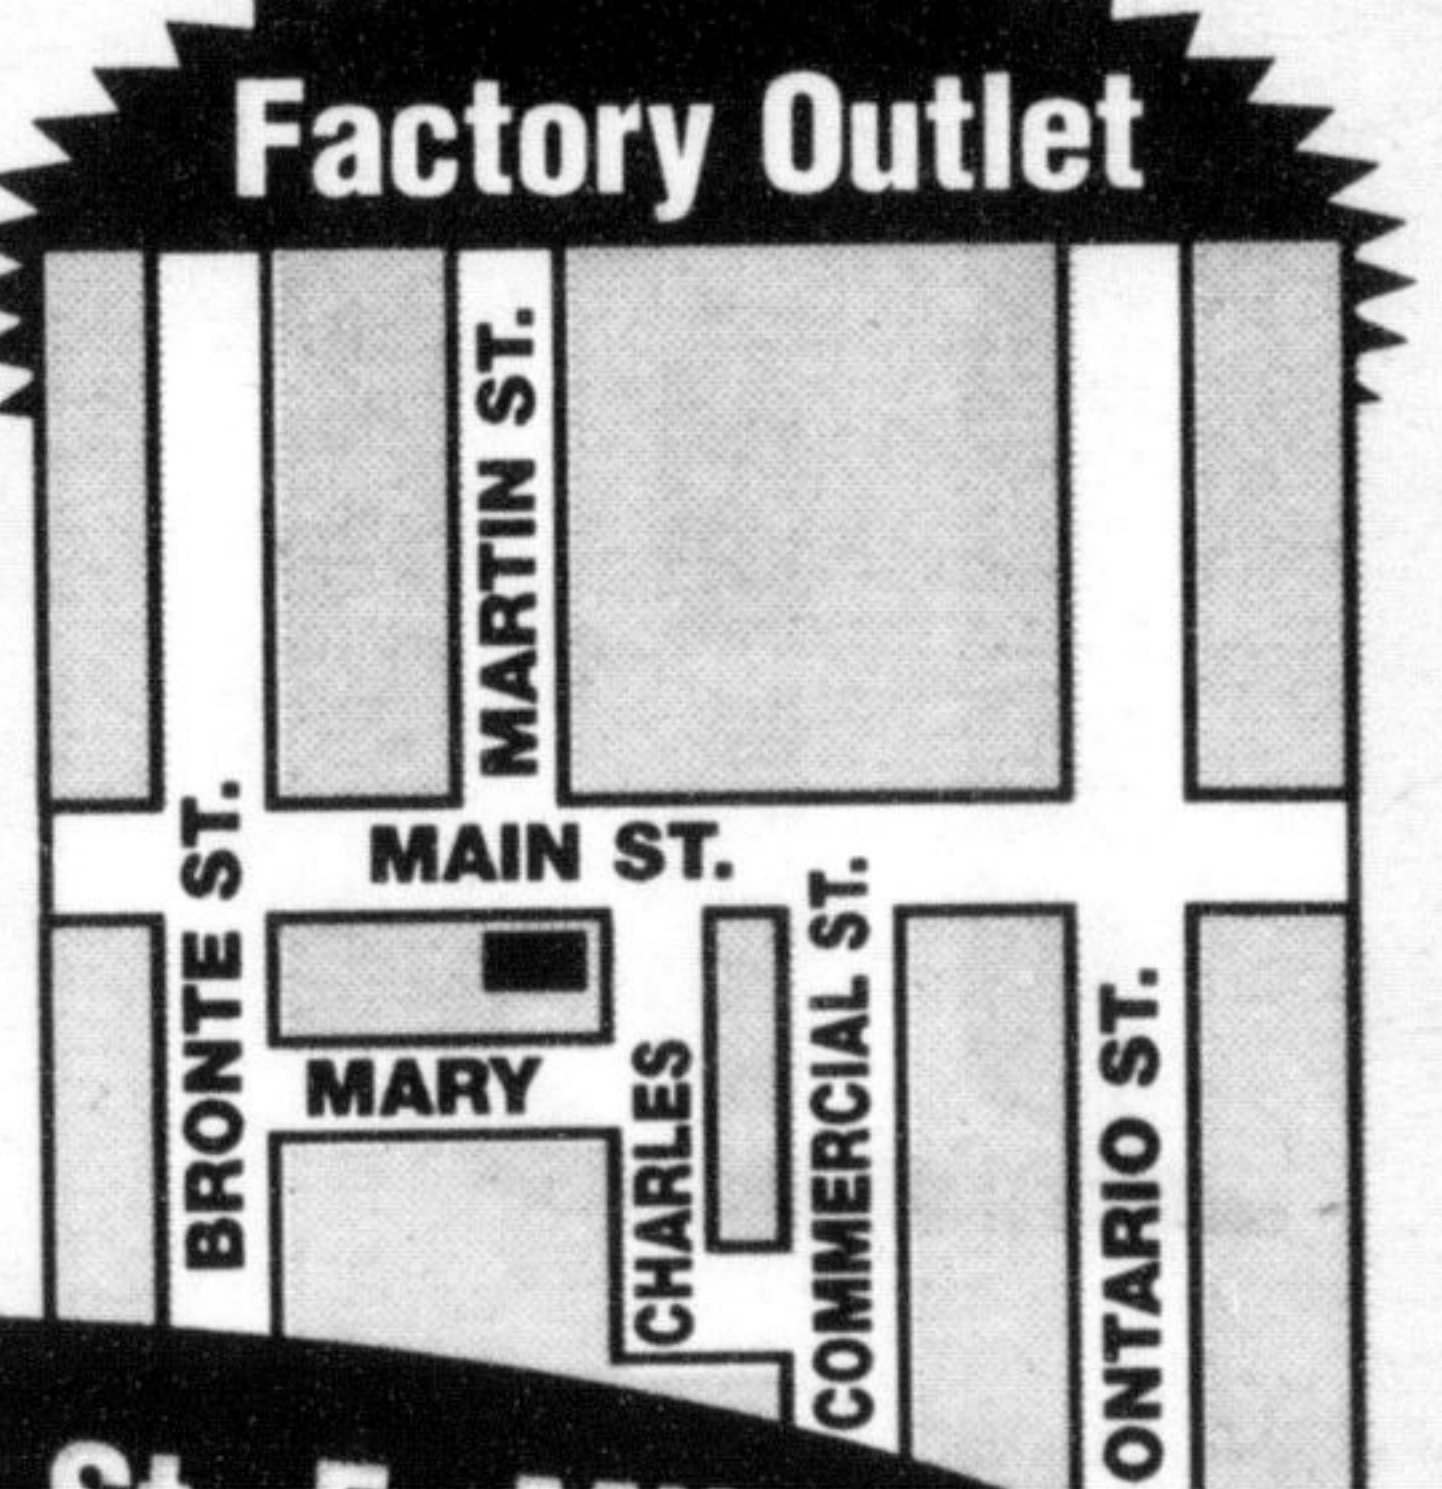

Jupiter Daybed
 WAS 199
NOW **\$149**

IRON BEDS

Christina Iron Bed
 WAS 349
NOW **\$199**

the Sleep Factory

SINCE 1978

Hours:
Mon.-Wed. 10-6 p.m.
Thurs.-Fri. 10-9 p.m.
Saturday 9-6 p.m.
Sunday Closed

- FREE Layaway
- Disposal of old mattress available
- We accept all forms of payment
- Senior Citizen Discount
- We make any size of mattress
- Delivery and set-up available
- Over 25,000 sq. ft. of factory
- Financing Available