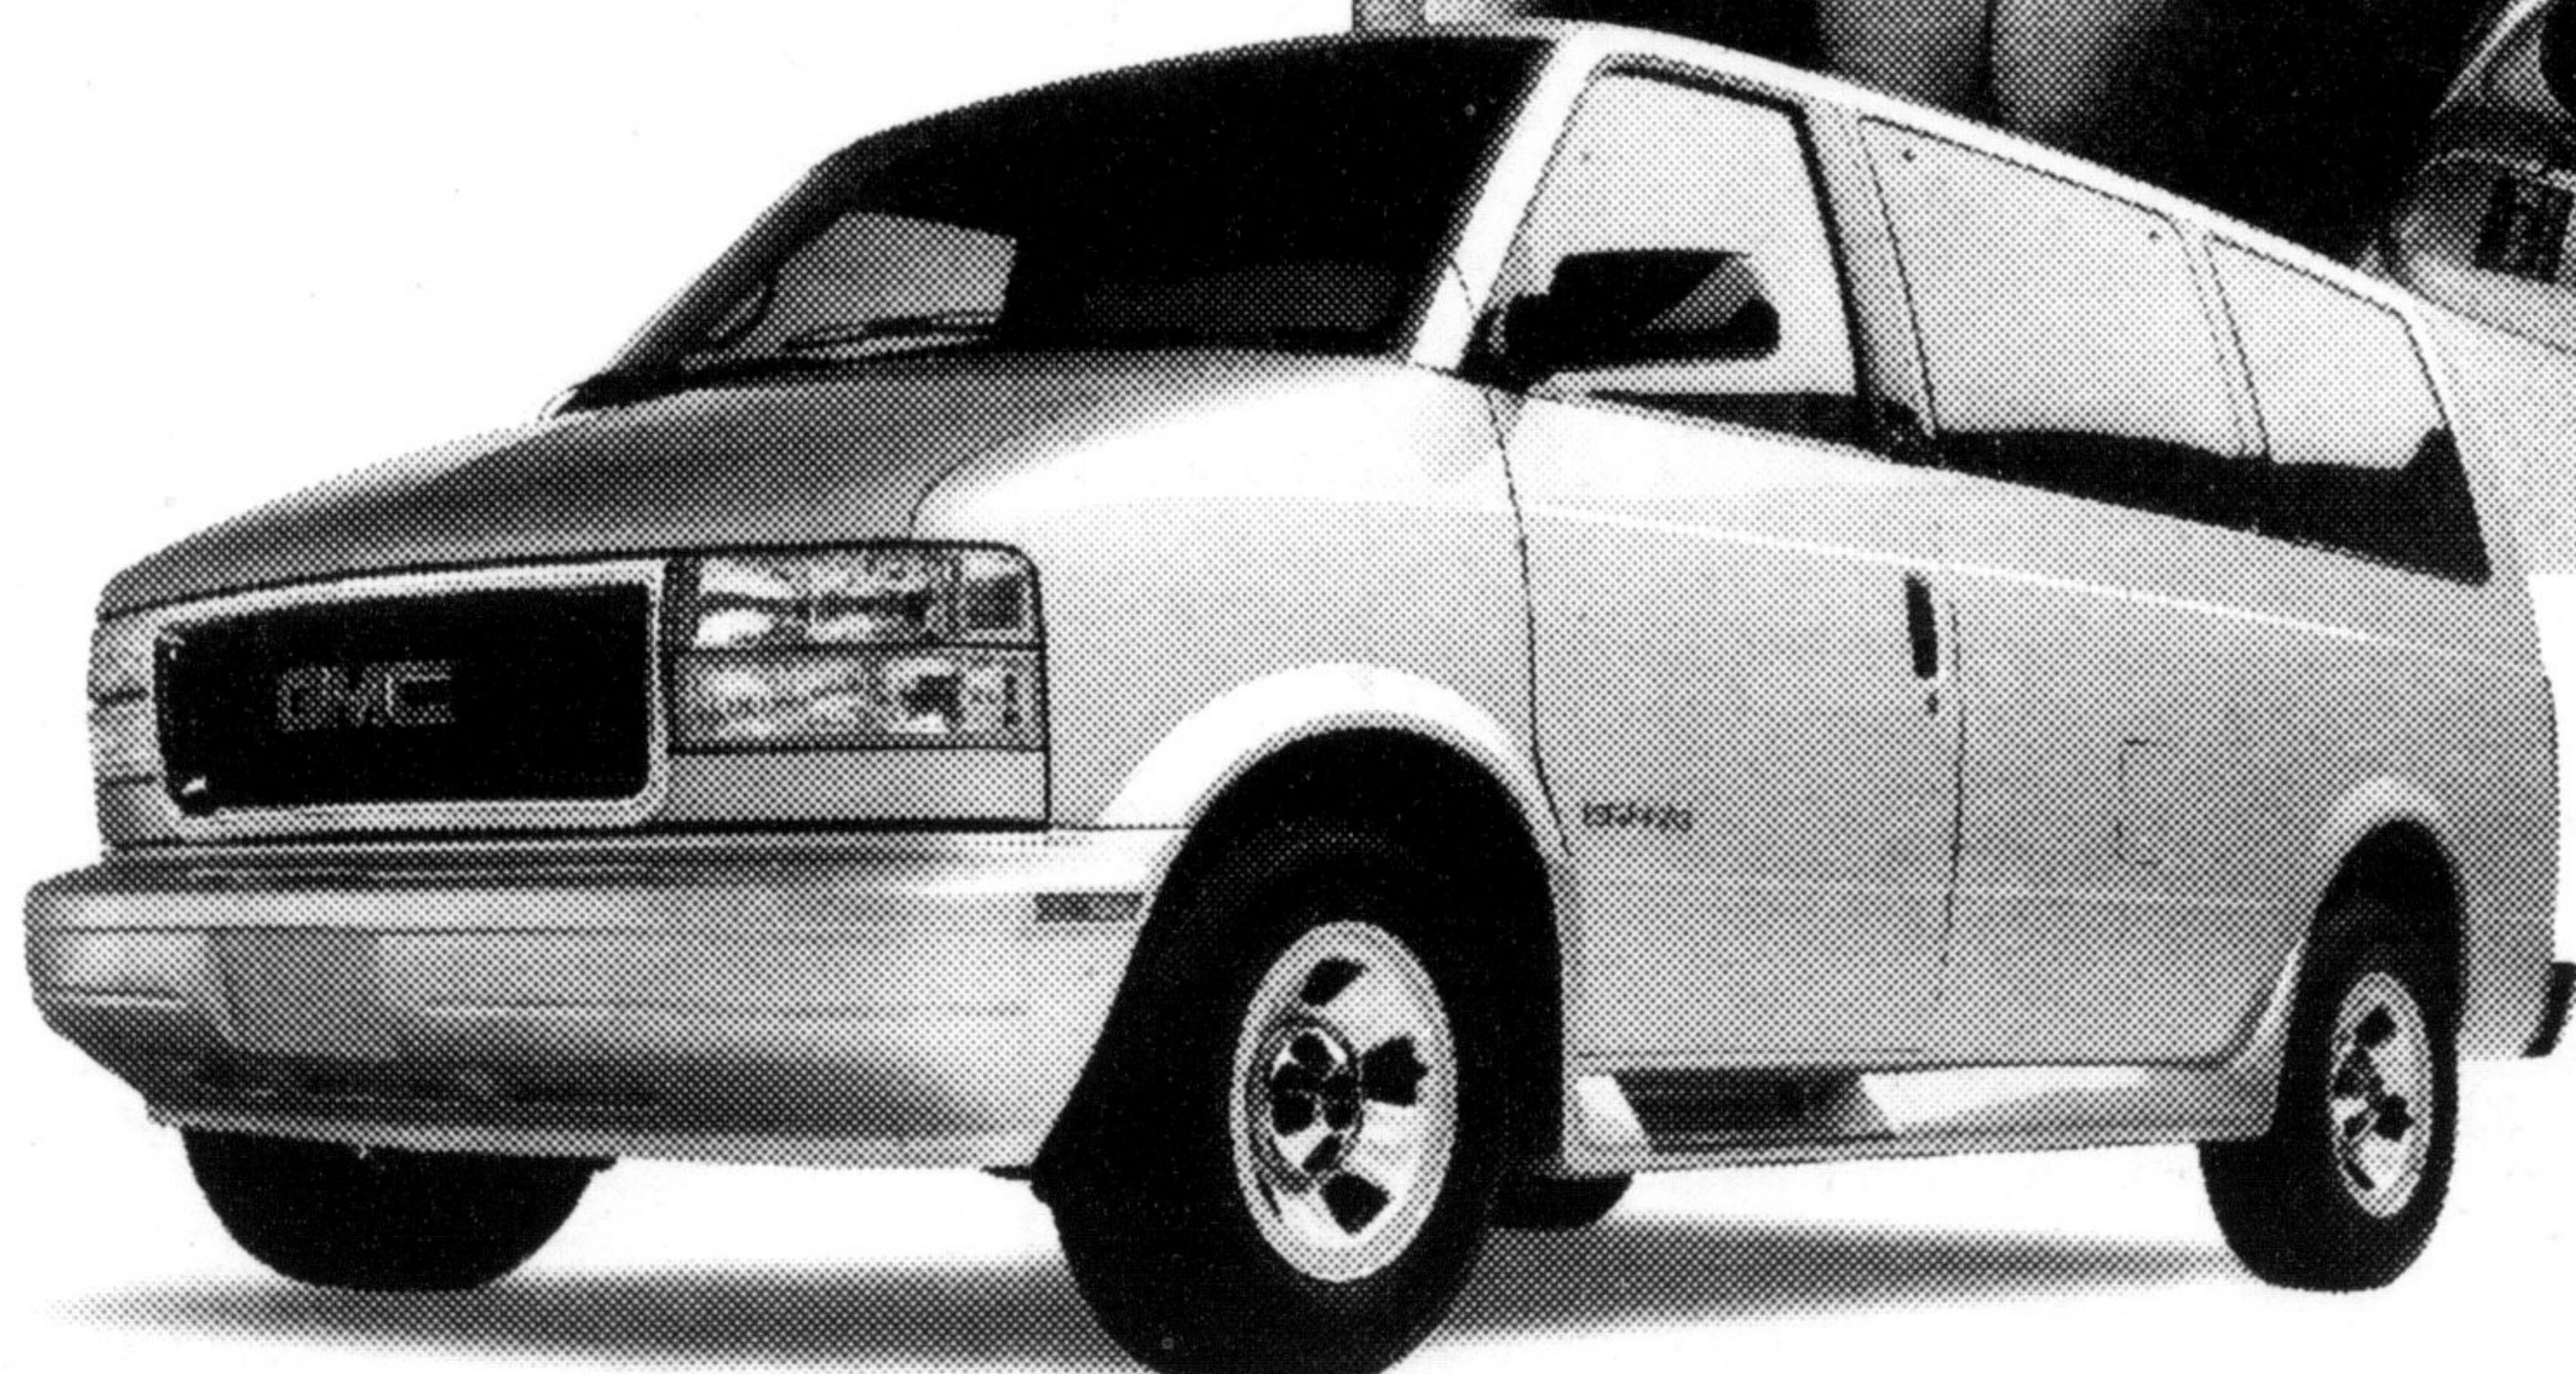

SAFARI. 365 DAYS A YEAR.

Go ahead, dive in. The Safari has room for 8.  
And with a 190 HP Vortec V6 engine and auto-  
matic transmission, it's got enough power to comfort-  
ably haul the whole team – and then some. This GMC  
can tow up to 5,500 lb. of your gear. As for

*The*  
**DEEP END**  
*of the*  
**CAR POOL**

comforts, this Safari is equipped with air  
conditioning and deep tinted glass. And you'll feel  
even more comfy knowing there's 4-wheel ABS  
and dual air bags to call on if you need them. So  
bring the whole team along. Synchro. Hockey. Ski.  
Whatever.

SMARTLEASE  
**\$248\***

per month/36 months/\$3,000 down payment/  
\$300 security deposit/\$845 freight required  
**Running boards included.**

GET WHAT YOU WANT FROM YOUR CENTRAL ONTARIO GMC TRUCK DEALERS.

The GM Card®

**You should know this:** \*Based on a 36 month lease for GMC Safari ISA. Annual kilometre limit: 20,000 km, \$0.08 per excess kilometre. A down payment or trade of \$3,000 and \$300 security deposit are required. Total obligation is \$11,928. Other lease options are available. Dealer may lease for less. Freight as indicated, licence, taxes, and insurance are not included. Offer applies to 1998 new or demonstrator models equipped as described, and applies only to qualified retail customers in Central Ontario. Dealer order or trade may be necessary. Limited time offer which may not be combined or used with other offers. See your Dealer for conditions and details. [www.gmcanada.com](http://www.gmcanada.com) is a trade mark of General Motors Corporation. ®Registered trade mark of General Motors Corporation, TD Bank licensed user of Mark.