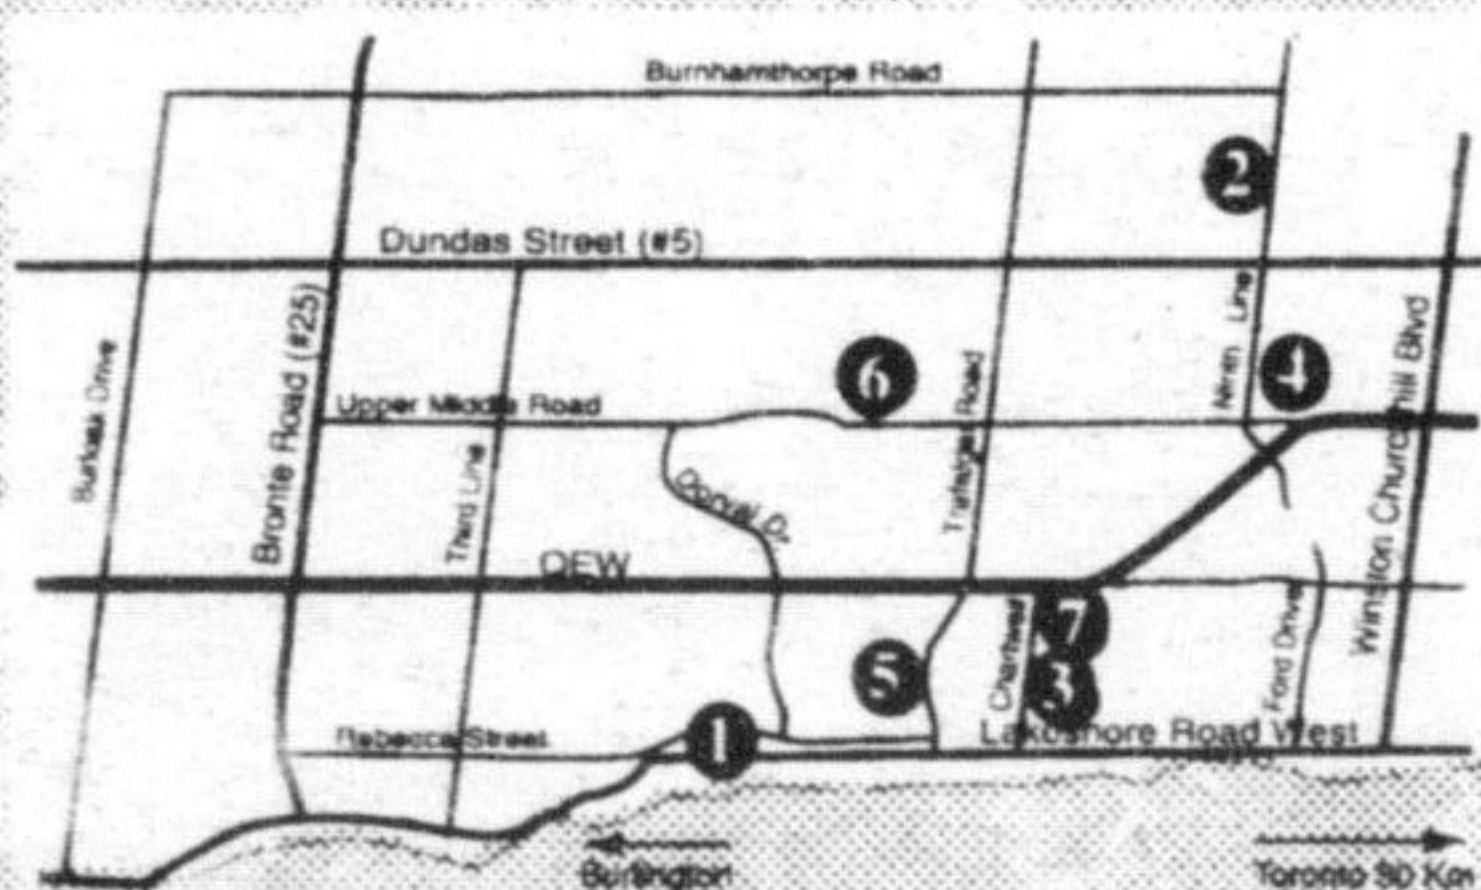

1. School Locations
2. 1 Appleby College
   - 2 Fern Hill School
   - 3 Dearcroft Montessori School
   - 4 Glenburnie School
   - 5 MacLachlan College
   - 6 Rotherglan River Oaks Campus
   - 7 St. Mildred's-Lightbourn School

Open
House
Saturday,
February 14th
10 a.m. to 2 p.m.

DBIA, councillors, looking for events that draw crowds

By BRAD REAUME
The Champion

People headed to downtown Milton are more likely going to an office than to a retail store, council heard recently.

Darlene Wasilkowsky, general manager of the Downtown Business Improvement Area (DBIA), explained the trend away from retail to members of municipal council during the presentation of the DBIA's annual report.

Council agreed to a suggestion by Councillor Ron Furik, for a staff investigation of the trend and a report on potential ways to assist the DBIA in promoting downtown business.

Ms Wasilkowsky said some businesses are leaving, some have lost the battle to remain in business while others have simply given up and are closing.

She said she has had discussions with Milton Chamber of Commerce officials and there is some support for trying a tourism oriented approach to