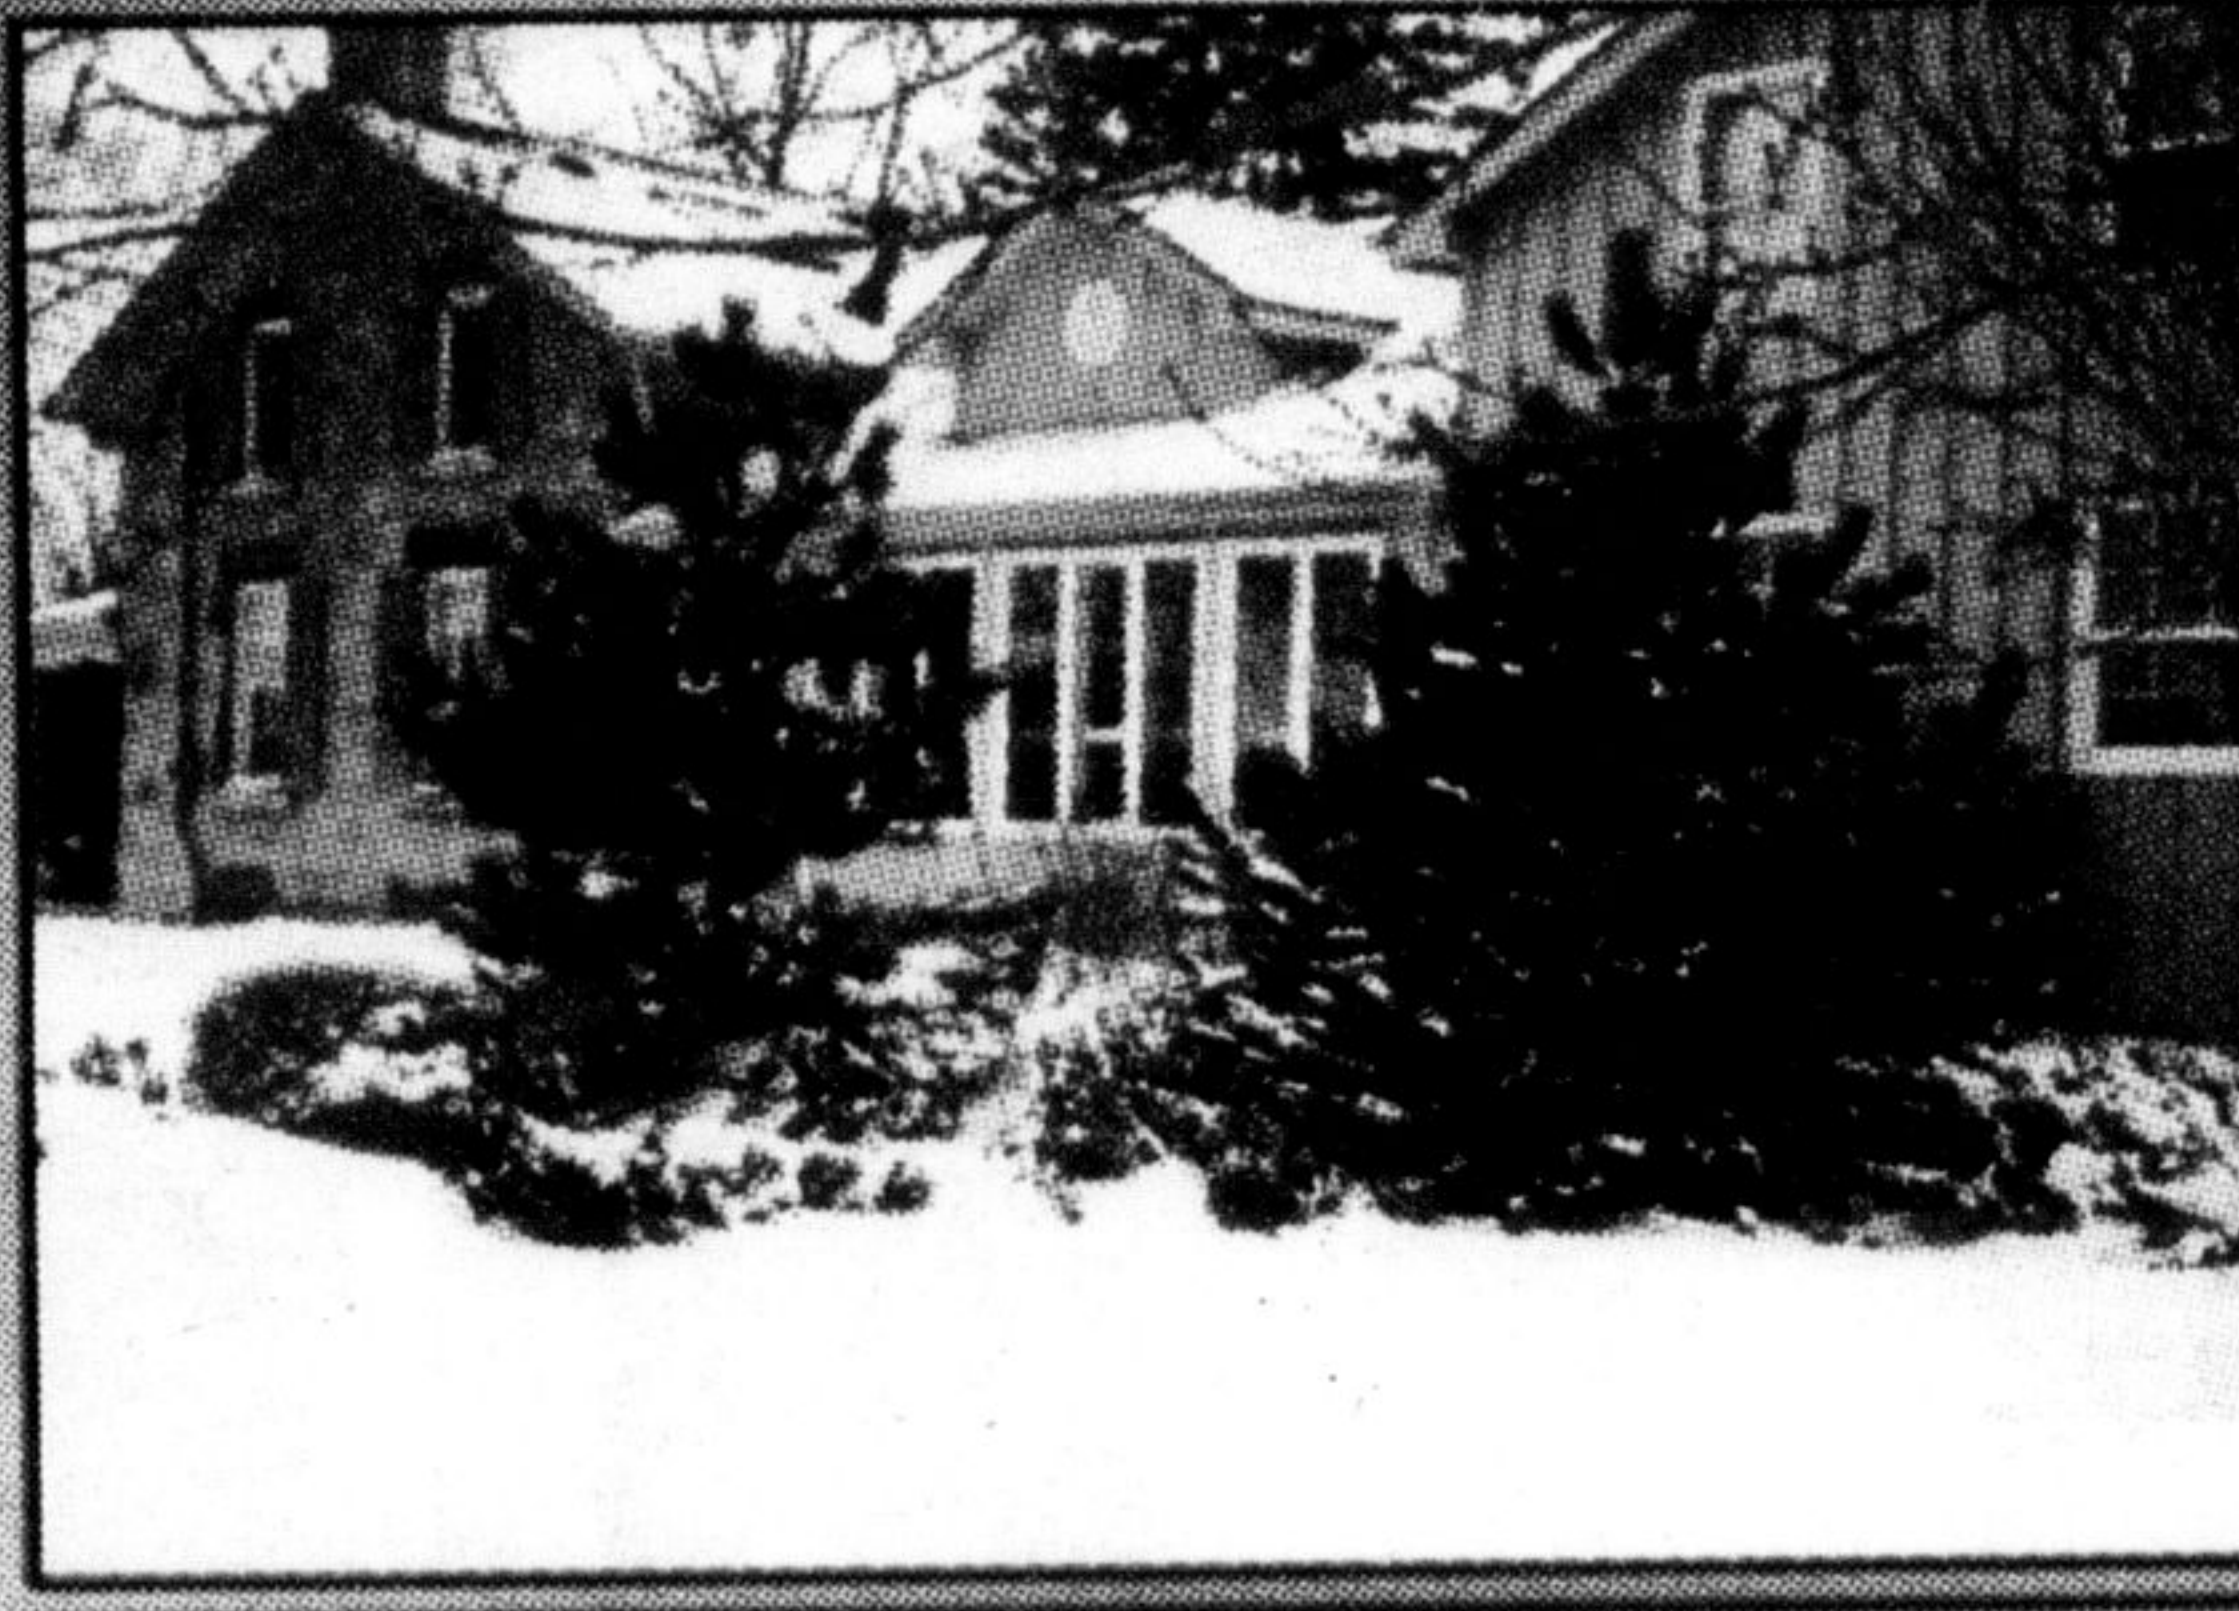

$595,000 ROYAL LEPAGE

HERITAGE FARM CIRCA 1845 Carefully restored Ontario stone house with large new wing. Nestled on manicured grounds with pool, gazebo with bar & sauna, entertainment annex. 2nd home for help. Barn with box stalls. 25 scenic acres.

ROYAL LEPAGE REAL ESTATE SERVICES LIMITED
INGE WINTRER 878-8101