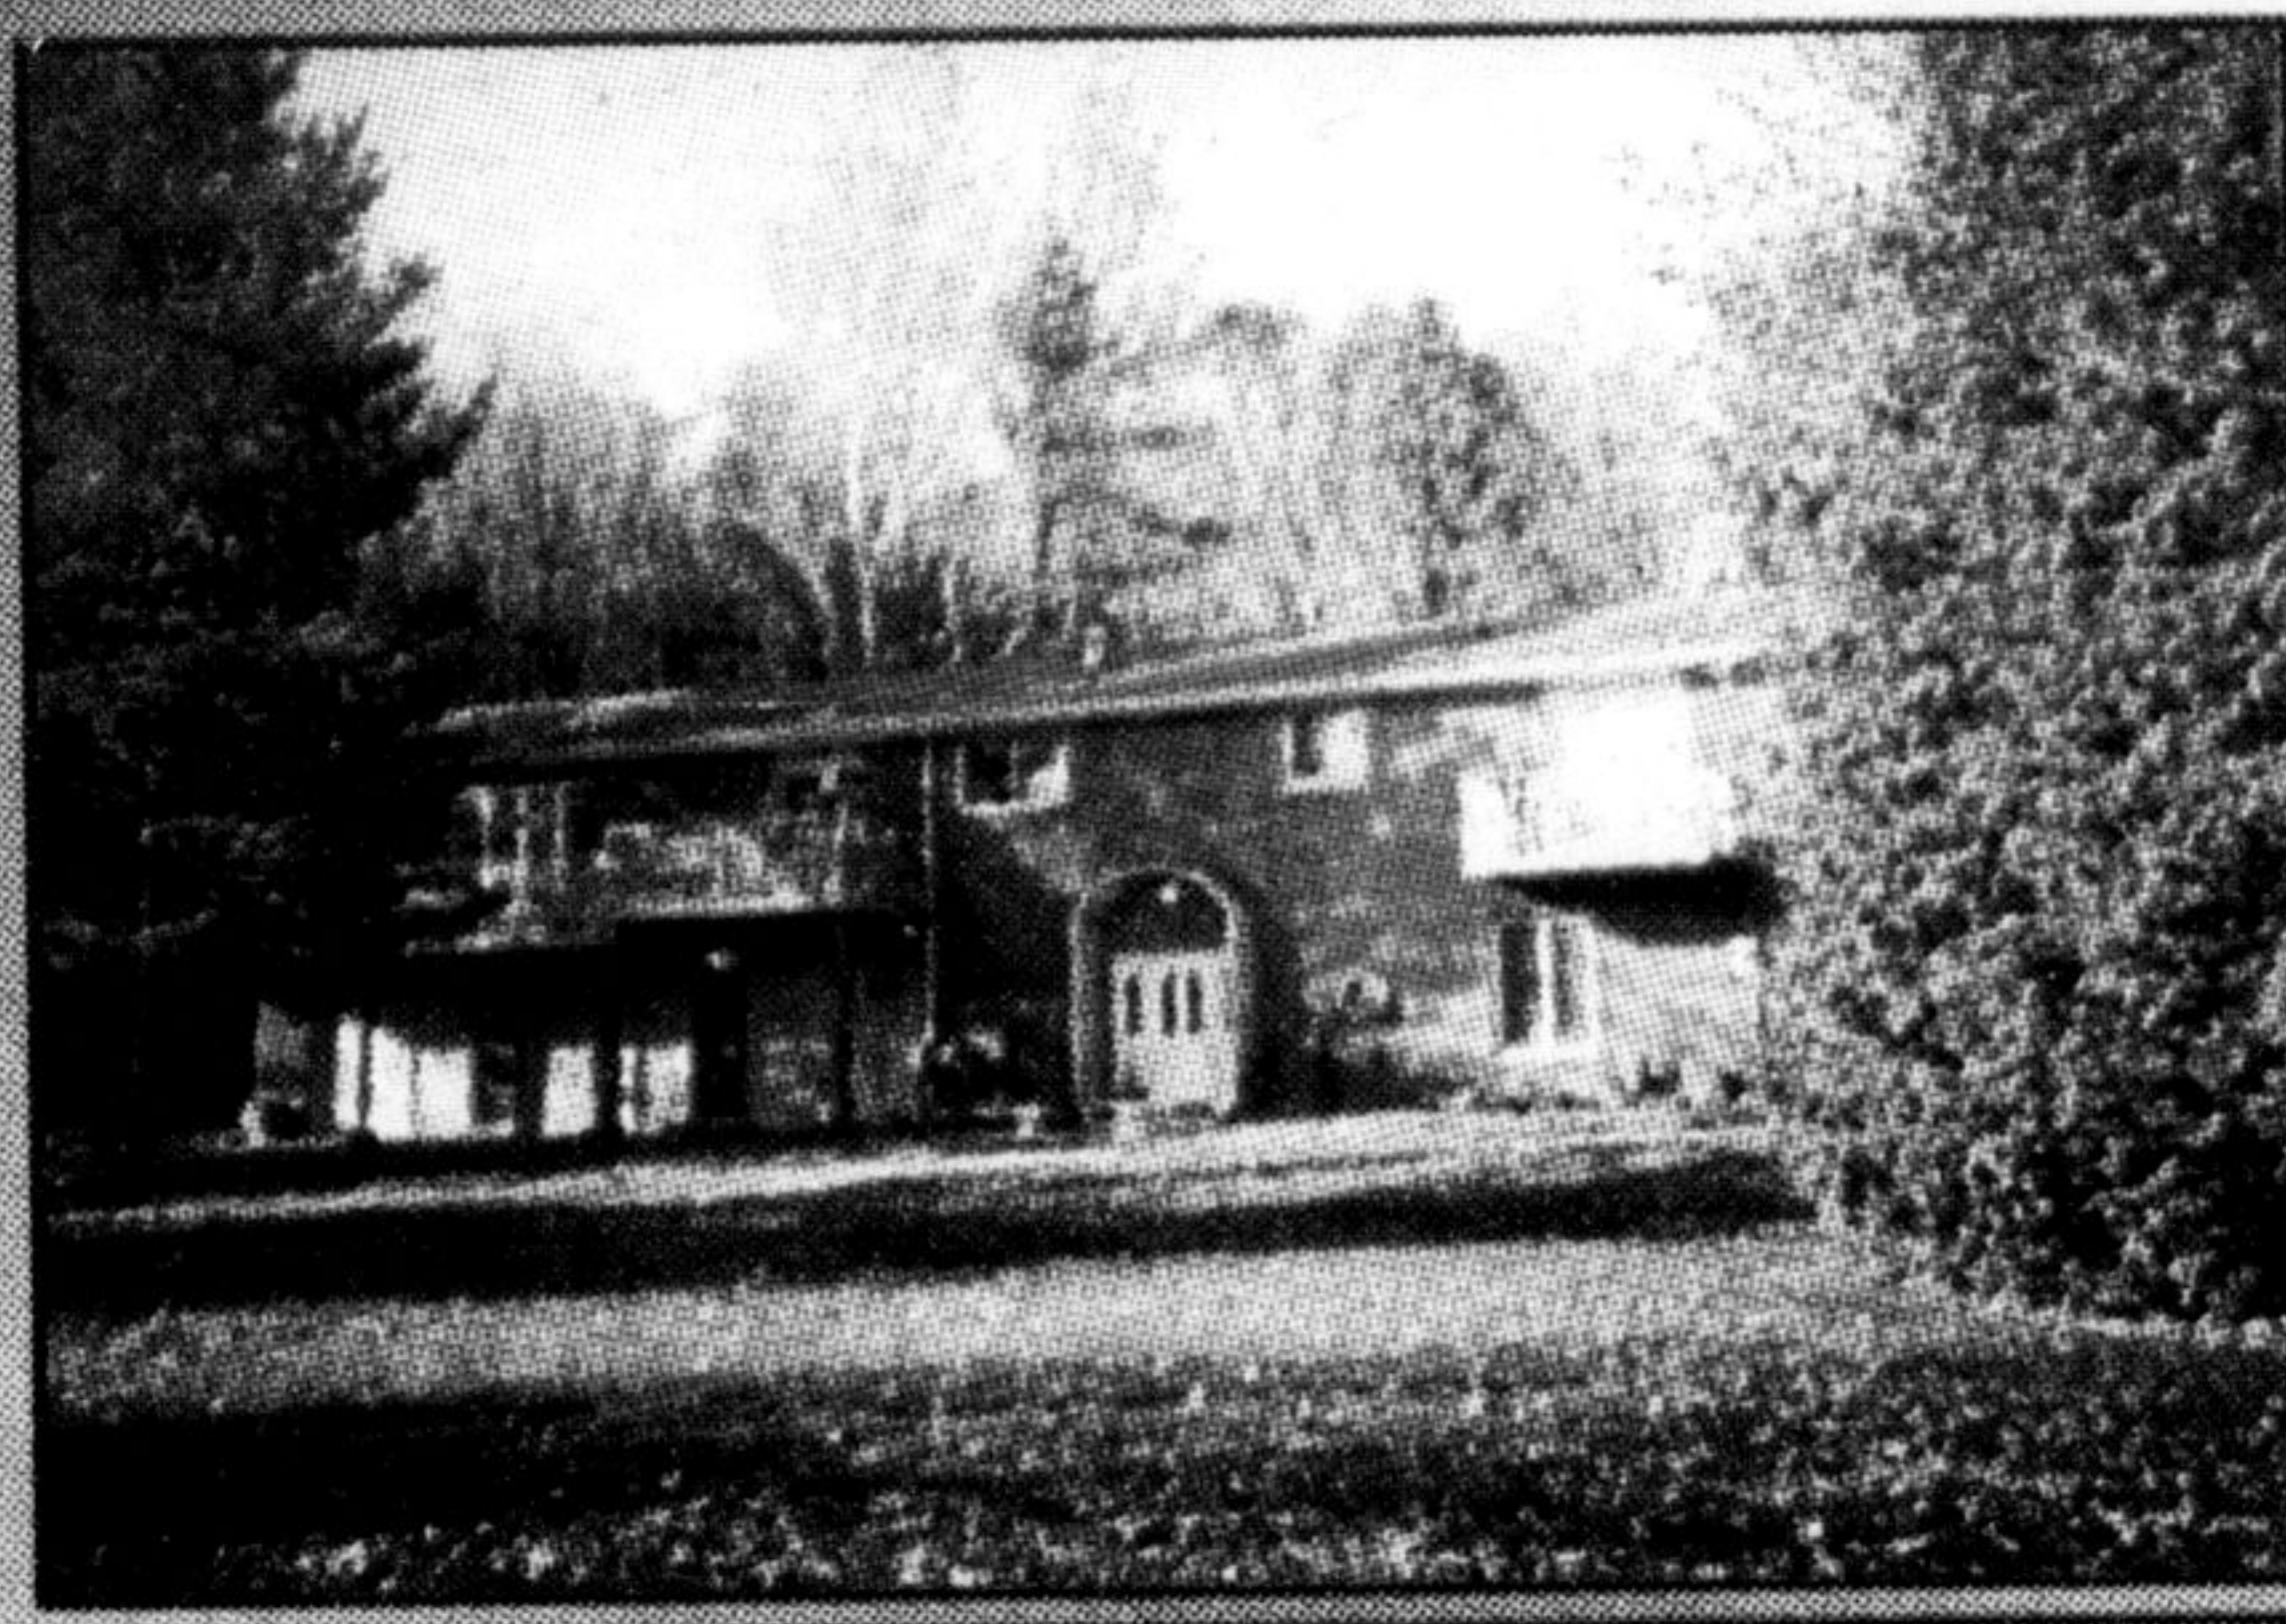

The Canadian
Champion

BEST HOMES

MILTON, ONTARIO

878-2341

February 3, 1998

\$348,000 RE/MAX®

A HOME FOR ALL SEASONS! Private setting on 5.8 acres. Picturesque views both winter and summer. Maintenance-free all brick bungalow. Walk-out from lower level. Small 2 stall barn. Only 5 minutes from Hwy 401. Come see this terrific country property for yourself.

RE/MAX MILTOWNE REALTY CORP.
FLORENCE WALTER 878-7777

\$309,900 RE/MAX®

10 GORGEOUS ACRES! Fabulous location less than 10 minutes to 401 Milton. main house features open concept styling, spacious principal rooms including main level family room with floor to ceiling fireplace, 3+ bedrooms, 3 baths, triple attached garage PLUS self-contained guest cottage. This property has it all including 10 beautiful wooded acres with stream.

RE/MAX MILTOWNE REALTY CORP.
SHARON KERLEY 878-7777

\$347,000 ROYAL LEPAGE

PARKLIKE SETTING Spacious family home, approx. 3000 sq. ft. home on a gorgeous 10 acre property. Features bright, upgraded kitchen with ceramic floors and built-in-barbecue, main floor family room with fireplace and walkout to patio, large office, 4 generous bedrooms, 2-1/2 baths and numerous extras.