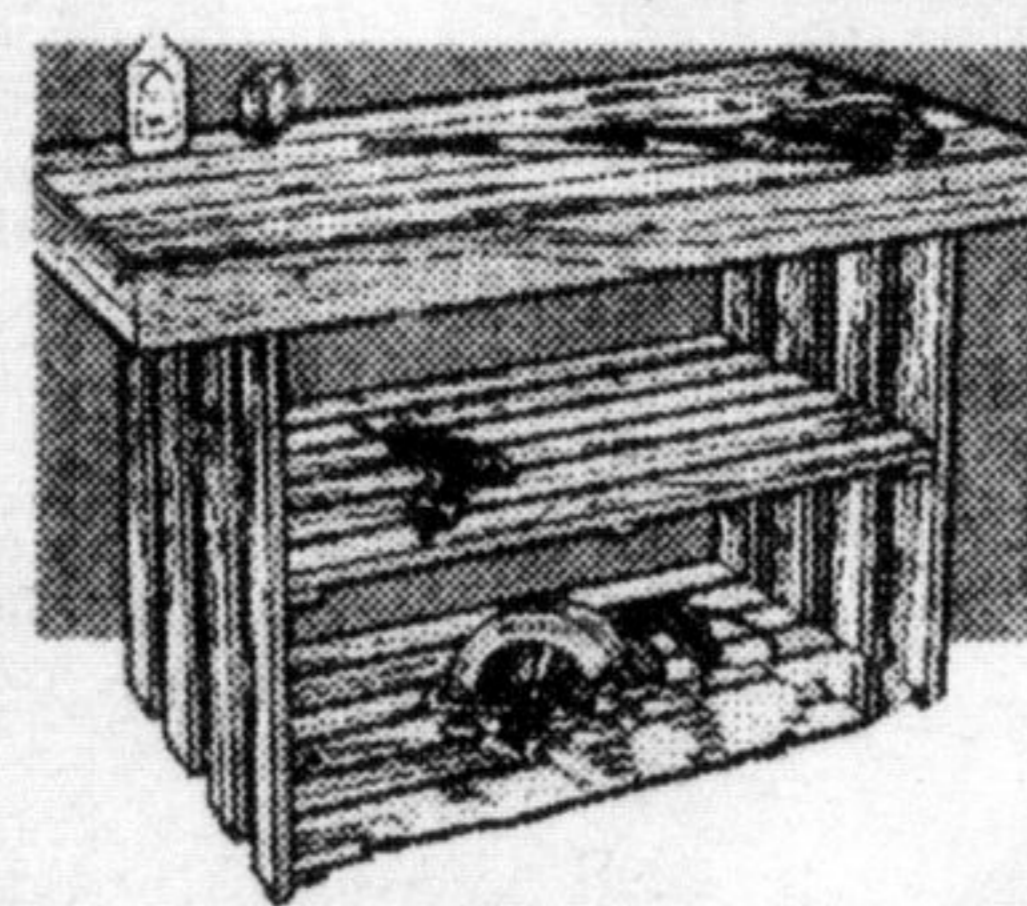

WORK TABLE

MULTI-PURPOSE