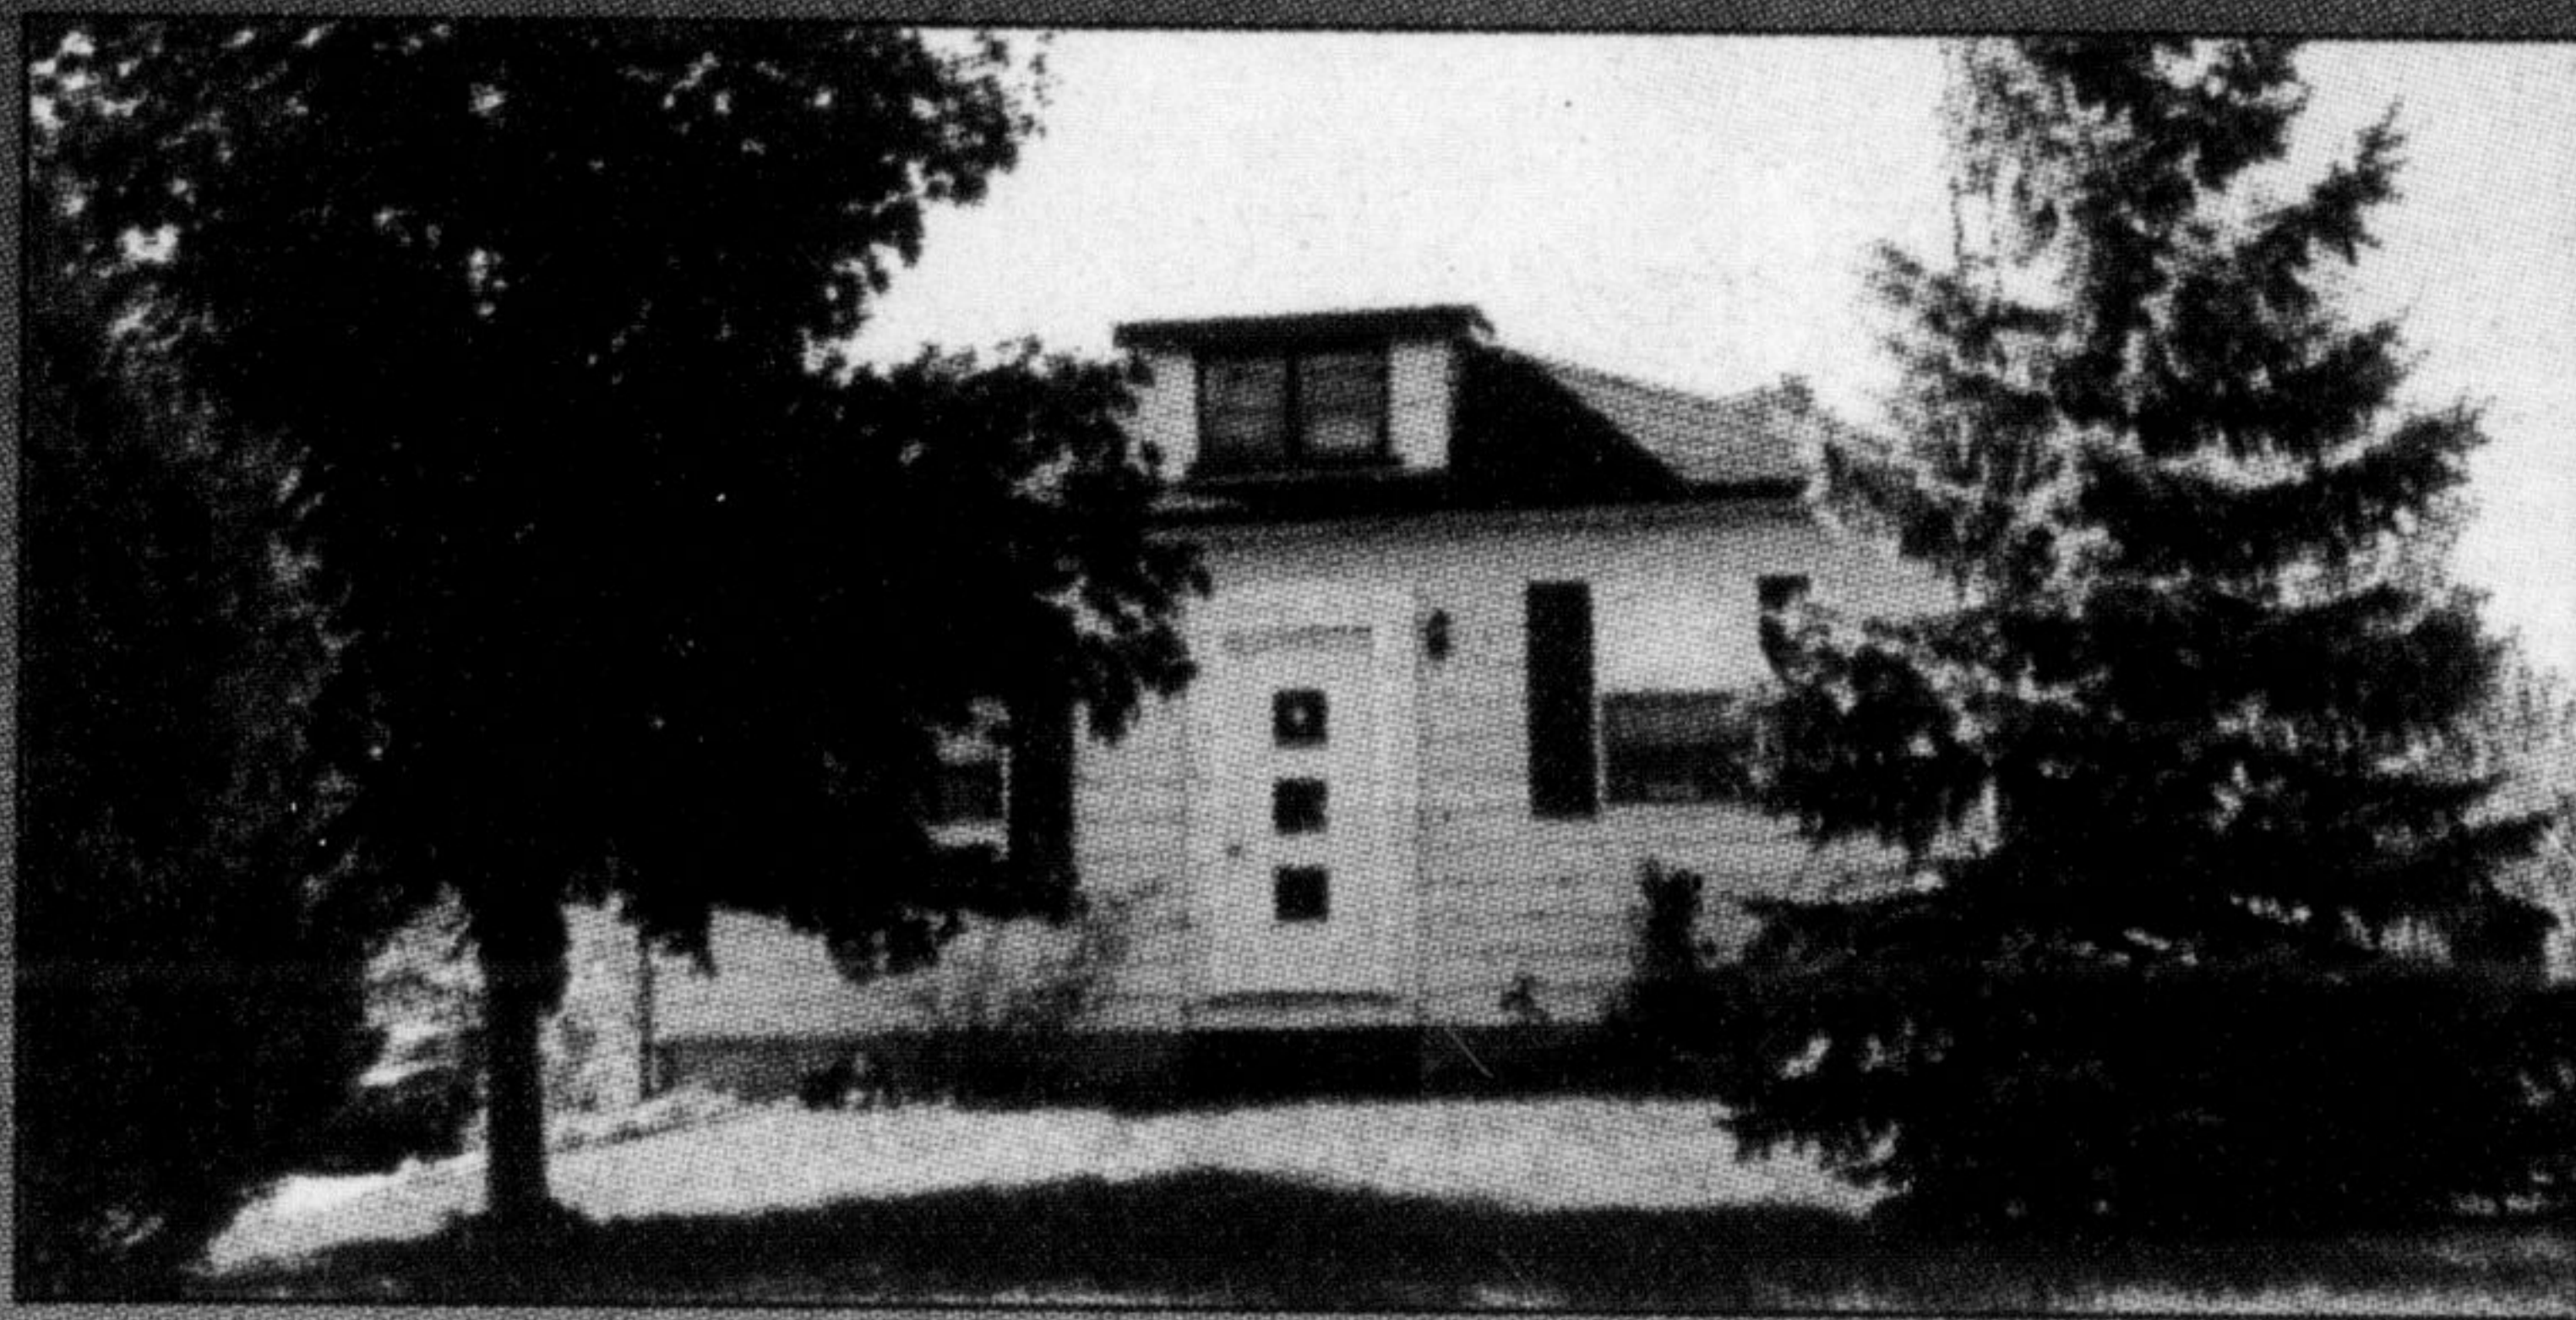

# BEST HOMES & CLASSIFIEDS

878-2341

**NEW**

**\$159,900 RE/MAX®**

**SUPER SEMI \$159,900.** Lots of upgrades, oak kitchen, ceramic floors and walkout to deck. 196' deep lot. Private with mature trees. Newer windows, new roof, 2 updated bathrooms, professionally finished rec room, hardwood floors, central air and central vac and more.

RE/MAX MILTOWNE REALTY CORP. PEG WINDOER 878-7777

**\$154,900 RE/MAX®**

**VERY AFFORDABLE COUNTRY PROPERTY.** Listed at only \$154,900 this lovely 3 bedroom home is situated on 1/4 of an acre. Many upgrades, new forced air furnace, central air, new broadloom and more.

**\$379,000**

**ROYAL LEPAGE**

**IT'S A PARK!** Well built brick bungalow with lower level sliding doors to patio & beautiful gardens, trees & fenced yard. Almost 1.5 acres in prime location between Milton/Oakville/Mississauga. Two fireplaces, large kitchen and much more. Just call for further info.