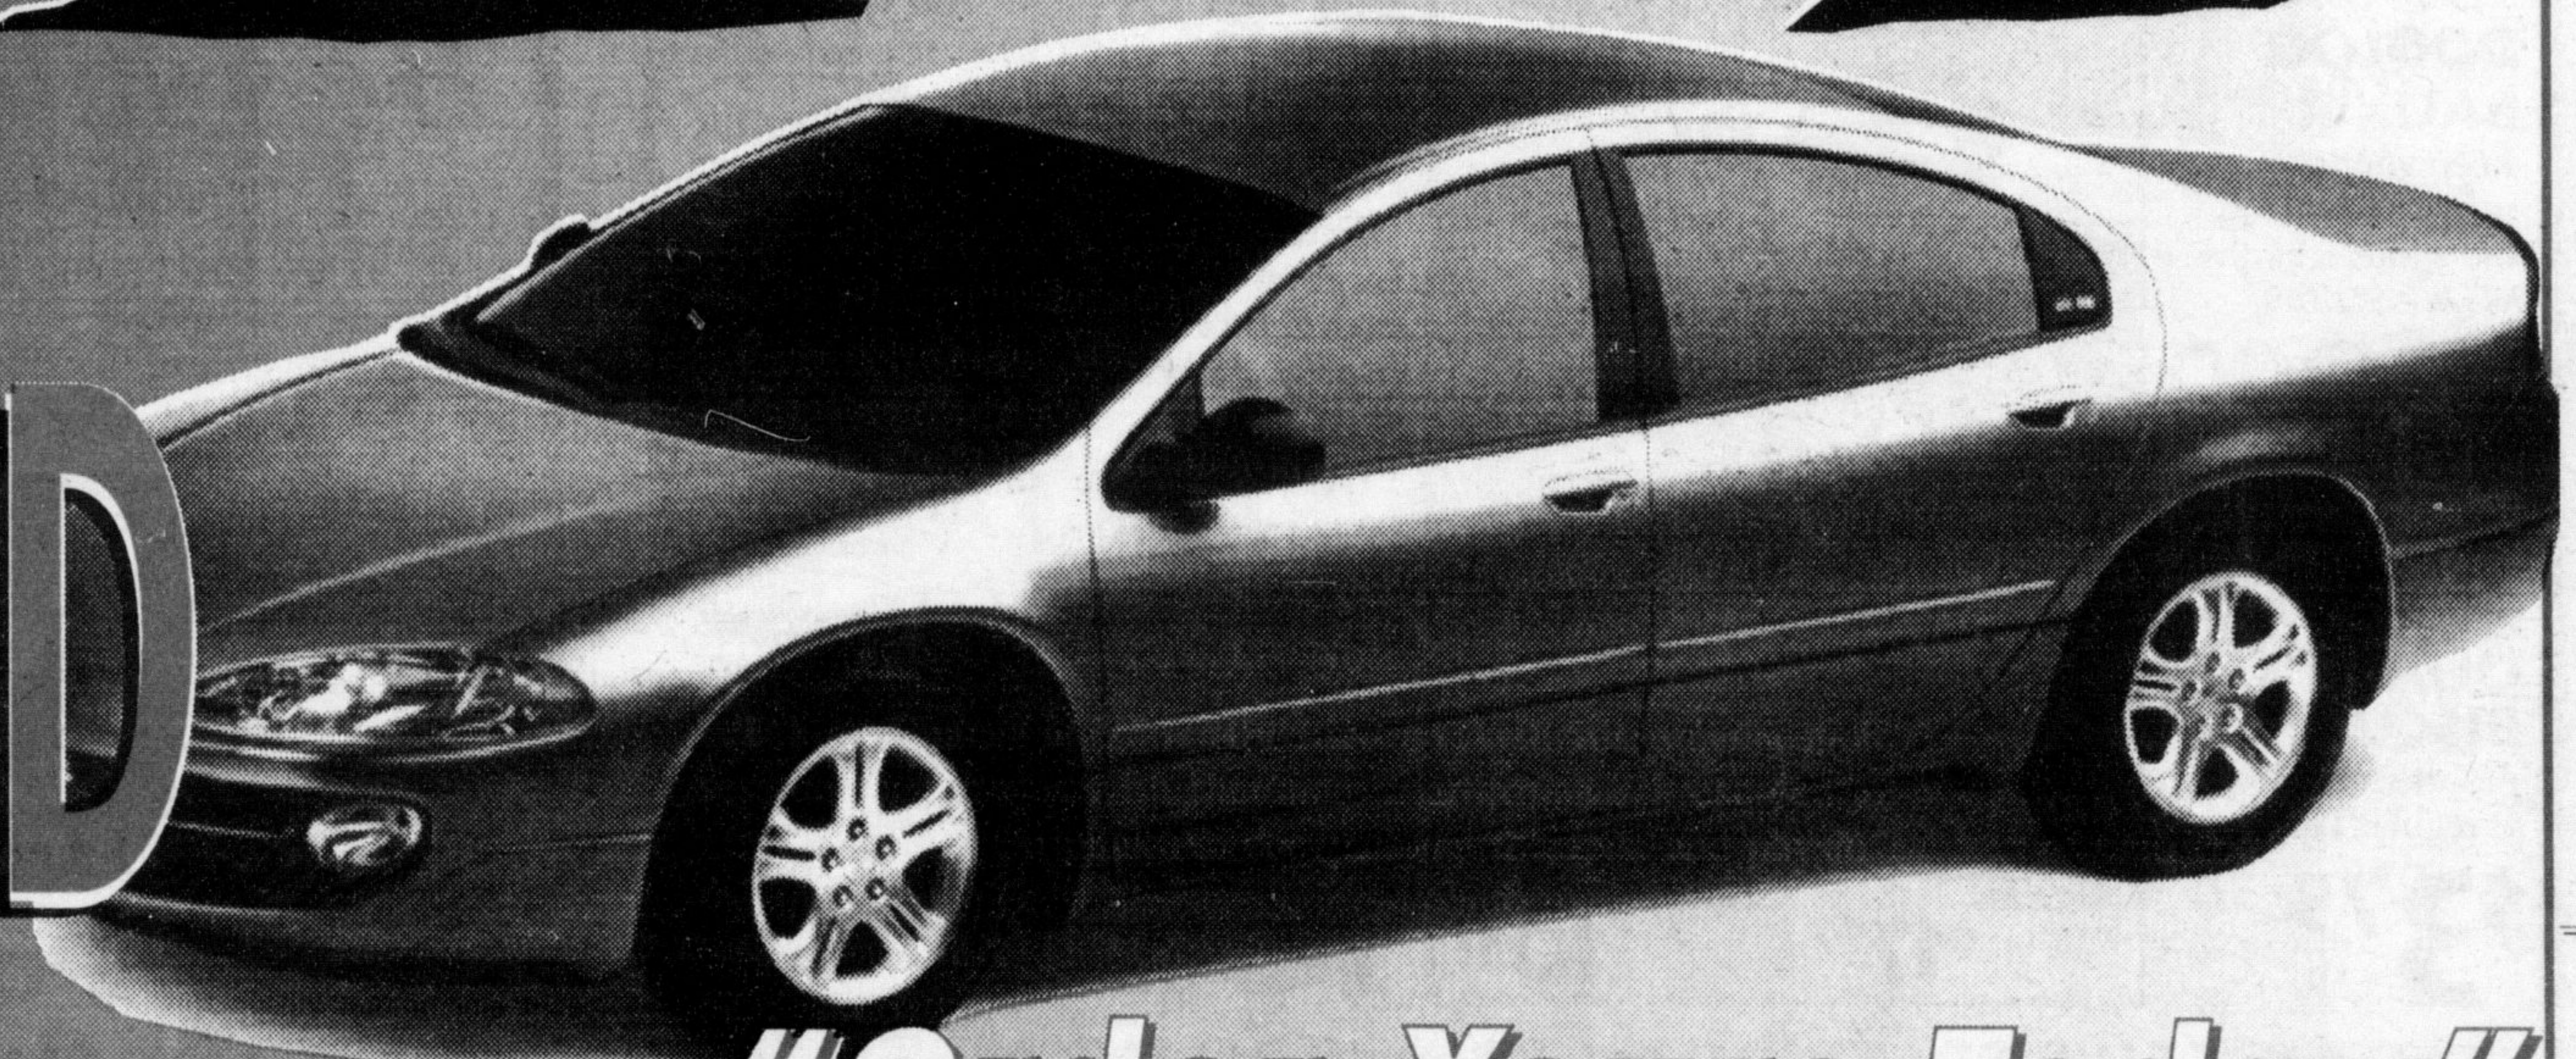

MILTON CHRYSLER IS PROUD TO INTRODUCE

The All New For '98

DODGE

DURANGO

CHRYSLER

INTREPID

"Order Yours Today"

NO DOWN PAYMENT & TAXES INCLUDED

Fun,
Versatile
& Sporty -
That's

neon

- Equipped with
- ✓ 132 H.P. 2.0L engine
 - ✓ Air conditioning
 - ✓ Auto trans
 - ✓ AM/FM stereo
 - ✓ Tilt steering
 - ✓ Floor mats
 - ✓ Split fold dow rear seats

HAVE YOUR CHOICE OF 2 GREAT DEALS!